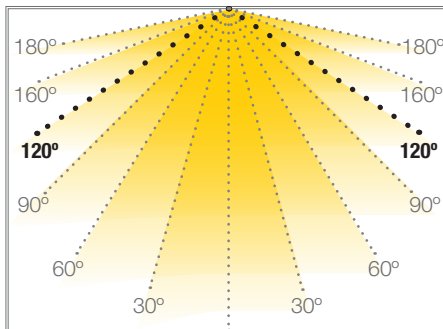

RIGID LED STRIP SAMSUNG

15 mm ancho

RIGID LED TRIP CC

Ref: 36.022

4.000°K

Single colour rigid strip IP20 with 24 leds COB.

Ceramic PCB. Samsung led.

For a correct dissipation of this model, a led profile will be required. Due to the reduced width of this strip (15 mm) it can be used in small profiles (ej. Roma XL, Paris XL and Sophia XL).

It can also be used as an indirect light source (Up & Down) in our big profiles (ej. Munich Slim, Munich, Moscu Slim, Moscu, Sicilia, etc).

350/500/700
milliamps

120°

IP20

indoor

24h
máx.
work

Power (W)	3.3W / 5.7W / 8.3W
Intensity (l)	350mA / 500mA / 700mA
Lumens 4000°K	542 Lm/ 865 Lm/ 1174 Lm
Efficiency Lm/W (4.000°K)	164 Lm/W / 152 Lm/W / 142 Lm/W
Colour temp.	4000°K
Light emission	120°
Waterproofing	IP20
CRI	>79
Measurements	280x15x4mm
Cuttability	no
Working temp.	-20°C / +75°C
Power supply	not included
Connecting cable	needed (but not included)
Packaging	1 unit
Guarantee	5 years