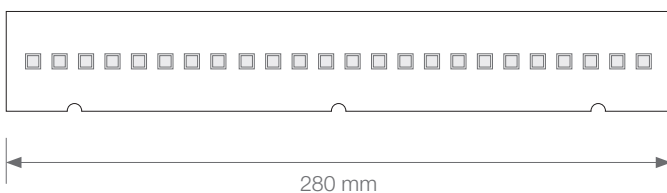

RIGID LED STRIP VOSSLOH

40mm

RIGID LED TRIP CC

Ref: 36.018 3000°K
 Ref: 36.019 4000°K
 Ref: 36.020 5000°K

Single coloured rigid led strips IP20 with 30 leds.
 3030SMD.

NICHIA led.

For a correct dissipation of this model, a led profile and heat dissipation tape will be required.

This allows us to use different types of optics with various light emitting angles.

 mA	 120°	 IP20	 indoor	 24h máx.
350/500/700 milliamps				work

Power (W)	4.79W / 6.97W / 9.97W
Intensity (I)	350mA / 500mA / 700mA
Lumens (5000°K)	890 Lm / 1255 Lm / 1715 Lm
Lumens (4000°K)	820 Lm / 1150 Lm / 1570 Lm
Lumens (3000°K)	780 Lm / 1100 Lm / 1500 Lm
Colour temperature	5000°K/ 4000°K / 3000°K
Light emission	120°
Waterproofing	IP20
CRI	>85
Measurements	280x40x1.6mm
Cutable	no
Working temperature	-20°C / +75°C
1-10V	yes
DALI/PUSH	yes
Power supply	not included
Connecting cable	needed (but not included)
Fixing clip	needed (but not included)
Packaging	1 unit
Guarantee	5 years