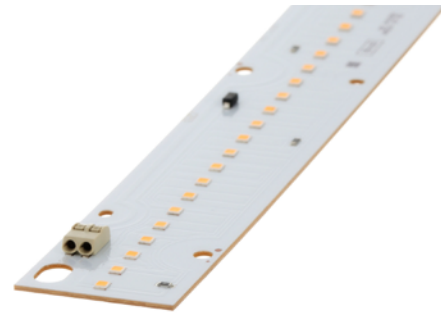

RIGID LED STRIP VOSSLOH

40mm

RIGID LED TRIP CC

Ref: 36.018 3000°K
 Ref: 36.019 4000°K
 Ref: 36.020 5000°K

Single coloured rigid led strips IP20 with 30 leds.
 3030SMD.

NICHIA led.

For a correct dissipation of this model, a led profile and heat dissipation tape will be required.

This allows us to use different types of optics with various light emitting angles.

 mA	 120°	 IP20	 indoor	 24h máx.
350/500/700 milliamps				work

Power (W)	4.79W / 6.97W / 9.97W
Intensity (I)	350mA / 500mA / 700mA
Lumens (5000°K)	890 Lm / 1255 Lm / 1715 Lm
Lumens (4000°K)	820 Lm / 1150 Lm / 1570 Lm
Lumens (3000°K)	780 Lm / 1100 Lm / 1500 Lm
Colour temperature	5000°K/ 4000°K / 3000°K
Light emission	120°
Waterproofing	IP20
CRI	>85
Measurements	280x40x1.6mm
Cutable	no
Working temperature	-20°C / +75°C
1-10V	yes
DALI/PUSH	yes
Power supply	not included
Connecting cable	needed (but not included)
Fixing clip	needed (but not included)
Packaging	1 unit
Guarantee	5 years