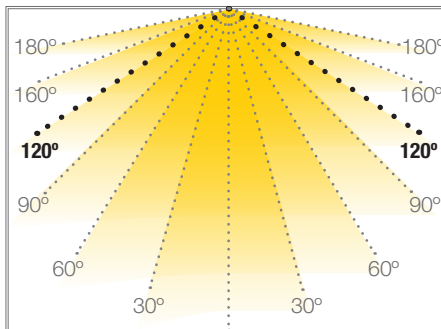

RIGID LED STRIP VOSSLOH

40mm

RIGID LED TRIP CC

Ref: 36.018 3000°K
 Ref: 36.019 4000°K
 Ref: 36.020 5000°K

Single coloured rigid led strips IP20 with 30 leds.
 3030SMD.

NICHIA led.

For a correct dissipation of this model, a led profile and heat dissipation tape will be required.

This allows us to use different types of optics with various light emitting angles.

 mA	 120°	 IP20	 indoor	 24h máx.
350/500/700 milliamps				work

Power (W)	4.79W / 6.97W / 9.97W
Intensity (I)	350mA / 500mA / 700mA
Lumens (5000°K)	890 Lm / 1255 Lm / 1715 Lm
Lumens (4000°K)	820 Lm / 1150 Lm / 1570 Lm
Lumens (3000°K)	780 Lm / 1100 Lm / 1500 Lm
Colour temperature	5000°K/ 4000°K / 3000°K
Light emission	120°
Waterproofing	IP20
CRI	>85
Measurements	280x40x1.6mm
Cutable	no
Working temperature	-20°C / +75°C
1-10V	yes
DALI/PUSH	yes
Power supply	not included
Connecting cable	needed (but not included)
Fixing clip	needed (but not included)
Packaging	1 unit
Guarantee	5 years