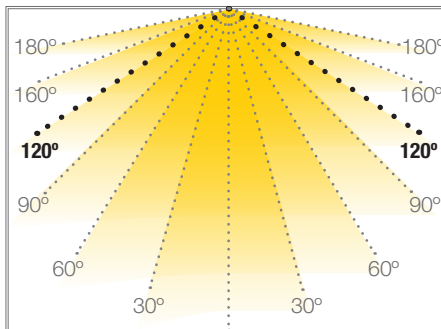

## RIGID LED TRIP CC

Ref: 36.023      3000°K  
 Ref: 36.024      4000°K  
 Ref: 36.025      5000°K

Single coloured rigid led strips IP20 with 24 leds.  
 3030SMD.

### NICHIA led.

For a correct dissipation of this model, a led profile and heat dissipation tape will be required.

This allows us to use different types of optics with various light emitting angles.

				
350/500 milliamps	120°	IP20	indoor	work

Power (W)	11.5W / 17.3W
Intensity (l)	350mA / 500mA
Lumens (5000°K)	1.885 Lm / 2.600 Lm
Lumens (4000°K)	1.730 Lm / 2.385 Lm
Lumens (3000°K)	1.650 Lm / 2.280 Lm
Colour temperature	5000°K/ 4000°K / 3000°K
Light emission	120°
Waterproofing	IP20
CRI	>80
Measurements	280x55x1.6mm
Cuttable	no
Working temperature	-20°C / +75°C
1-10V	yes
DALI/PUSH	yes
Power supply	not included
Connecting cable	needed (but not included)
Fixing clip	needed (but not included)
Packaging	1 unit
Guarantee	5 years