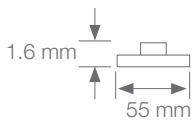

### NICHIA led.

For a correct dissipation of this model, a led profile and heat dissipation tape will be required.

This allows us to use different types of optics with various light emitting angles.

				
350/500 milliamps	120°	IP20	indoor	work

Power (W)	11.5W / 17.3W
Intensity (l)	350mA / 500mA
Lumens (5000°K)	1.885 Lm / 2.600 Lm
Lumens (4000°K)	1.730 Lm / 2.385 Lm
Lumens (3000°K)	1.650 Lm / 2.280 Lm
Colour temperature	5000°K/ 4000°K / 3000°K
Light emission	120°
Waterproofing	IP20
CRI	>80
Measurements	280x55x1.6mm
Cuttable	no
Working temperature	-20°C / +75°C
1-10V	yes
DALI/PUSH	yes
Power supply	not included
Connecting cable	needed (but not included)
Fixing clip	needed (but not included)
Packaging	1 unit
Guarantee	5 years