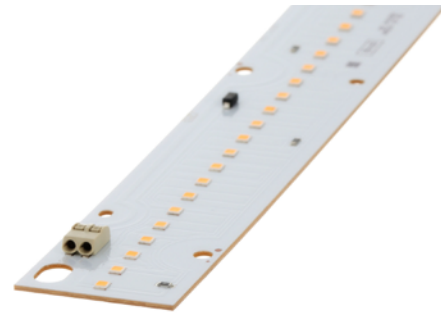

## RIGID LED STRIP VOSSLOH

55mm

## RIGID LED TRIP CC

Ref: 36.023      3000°K  
 Ref: 36.024      4000°K  
 Ref: 36.025      5000°K

Single coloured rigid led strips IP20 with 24 leds.  
 3030SMD.

### NICHIA led.

For a correct dissipation of this model, a led profile and heat dissipation tape will be required.

This allows us to use different types of optics with various light emitting angles.

				
350/500 milliamps	120°	IP20	indoor	work

Power (W)	11.5W / 17.3W
Intensity (l)	350mA / 500mA
Lumens (5000°K)	1.885 Lm / 2.600 Lm
Lumens (4000°K)	1.730 Lm / 2.385 Lm
Lumens (3000°K)	1.650 Lm / 2.280 Lm
Colour temperature	5000°K/ 4000°K / 3000°K
Light emission	120°
Waterproofing	IP20
CRI	>80
Measurements	280x55x1.6mm
Cuttable	no
Working temperature	-20°C / +75°C
1-10V	yes
DALI/PUSH	yes
Power supply	not included
Connecting cable	needed (but not included)
Fixing clip	needed (but not included)
Packaging	1 unit
Guarantee	5 years