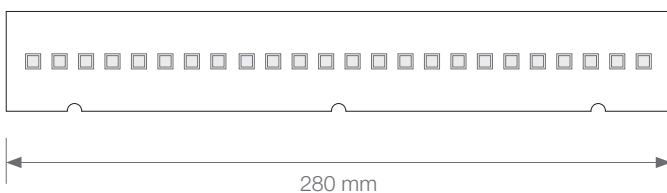

### NICHIA led.

For a correct dissipation of this model, a led profile and heat dissipation tape will be required.

This allows us to use different types of optics with various light emitting angles.

				
350/500 milliamps	120°	IP20	indoor	work

Power (W)	11.5W / 17.3W
Intensity (l)	350mA / 500mA
Lumens (5000°K)	1.885 Lm / 2.600 Lm
Lumens (4000°K)	1.730 Lm / 2.385 Lm
Lumens (3000°K)	1.650 Lm / 2.280 Lm
Colour temperature	5000°K/ 4000°K / 3000°K
Light emission	120°
Waterproofing	IP20
CRI	>80
Measurements	280x55x1.6mm
Cuttable	no
Working temperature	-20°C / +75°C
1-10V	yes
DALI/PUSH	yes
Power supply	not included
Connecting cable	needed (but not included)
Fixing clip	needed (but not included)
Packaging	1 unit
Guarantee	5 years