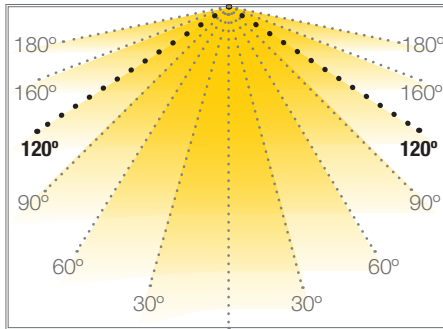

LED NEÓN RGB

LED NEÓN RGB

Ref: 10.209

RGB

Flexible 24V hose cuttable every 6.25cm.

It is served in 5 meter sections.

The connecting cable, the endcap and fixing clip are supplied separately (request).

Ideal for signaling spaces (building facades).

Daily recommended use: 20h.

power	120°	voltage	IP65	6.25mm	indoor	outdoor	work

Power (W)	14.4W/m
Voltage (V)	24V
Light emission	120°
Waterproofing	IP65
Regulation	yes
Measurements	11mm
Cutttable	every 6.25mm
Apt for	indoor/outdoor
Packaging	5 metre
Guarantee	3 years