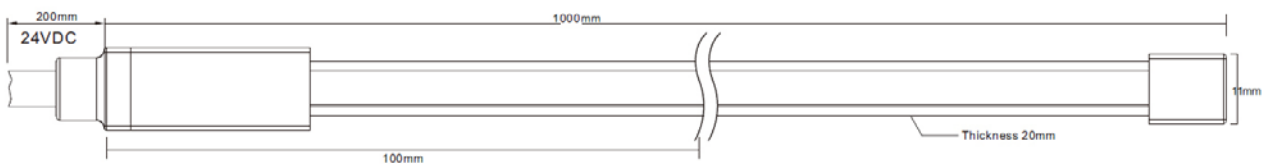

BARCELONA
C/ Carles Buhigues, 13
08420 Canovelles
Info@luznegra.net
Tel: +34 938 402 598

MADRID
C/ Minas, 35-37
28923 Alcorcón
centro@luznegra.net
Tel: +34 916 416 081

PARIS
113 Avenue Joffre
77450 Esbly
france@luznegra.net
Tel: +33 (0) 160 426 585