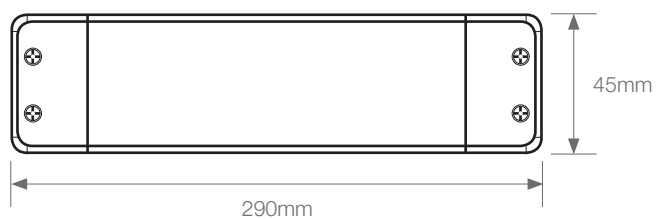

POWER SUPPLIES

SUPPLIES

Ref: 40.003

24V

Ultra-thin non-waterproof power supplies 60W.
IP20.

power voltage IP20

Power (W)	60W
Voltage (V)	24V
Working temperature	-15°C / +45°C
Amps (24V)	2.5A
Waterproofing	IP20
Power factor	>0.98
Weight	170g
Measurements	290x45x18

Aprobado por: