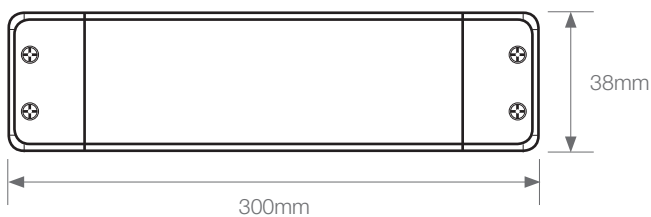

POWER SUPPLIES

SUPPLIES

Ref: 40.011

24V

Non-waterproof power supplies 120W.
IP20.

Power (W)	120W
Voltage (V)	24V
Working temperature	-20°C / +50°C
Amps (24V)	5A
Waterproofing	IP20
Power factor	>0.9
Weight	350g
Measurements	300x38x30

Aprobado por:

BARCELONA
C/ Carles Buhigues, 13
08420 Canovelles
Info@luznegra.net
Tel: +34 938 402 598

MADRID
C/ Minas, 35-37
28923 Alcorcón
centro@luznegra.net
Tel: +34 916 416 081

PARIS
113 Avenue Joffre
77450 Esbly
france@luznegra.net
Tel: +33 (0) 160 426 585