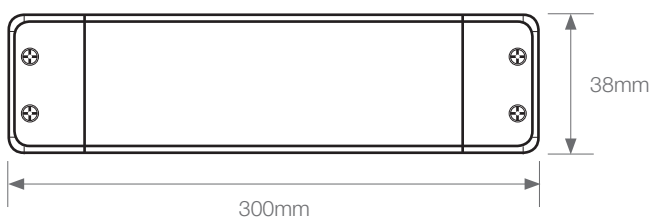

POWER SUPPLIES

SUPPLIES

Ref: 40.008

12V

Non-waterproof power supplies 100W.
IP20.

Power (W)	100W
Voltage (V)	12V
Working temperature	-20°C / +50°C
Amps (12V)	8.33A
Waterproofing	IP20
Power factor	>0.9
Weight	350g
Measurements	300x38x30

Aprobado por:

BARCELONA
C/ Carles Buhigues, 13
08420 Canovelles
Info@luznegra.net
Tel: +34 938 402 598

MADRID
C/ Minas, 35-37
28923 Alcorcón
centro@luznegra.net
Tel: +34 916 416 081

PARIS
113 Avenue Joffre
77450 Esbly
france@luznegra.net
Tel: +33 (0) 160 426 585