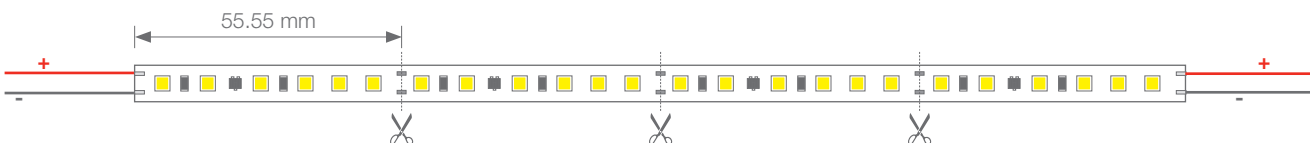

BARCELONA
C/ Carles Buhigues, 13
08420 Canovelles
Info@luznegra.net
Tel: +34 938 402 598

MADRID
C/ Minas, 35-37
28923 Alcorcón
centro@luznegra.net
Tel: +34 916 416 081

PARIS
113 Avenue Joffre
77450 Esbly
france@luznegra.net
Tel: +33 (0) 160 426 585