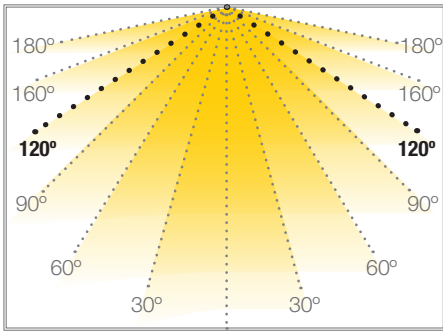

HIGH BRIGHTNESS

Ref: 33.186
Ref: 33.187

4200°K
3200°K

Single-coloured flexible strip "PRO"

IP20 with 126 leds/metre 2835SMD.

Requires use with led profile to permit dissipation.

10mm PCB

Daily recommended use: 18h

Maximum connection in open circuit: 5m

Maximum connection in closed circuit: 8m

Estimated lifespan: 50000h *

* Depending on the dissipation of the profile, the daily working hours and the external environmental working temperature

MOSTOLES

FLEXIBLE STRIP

Power (W)	26W/m
Voltage (V)	24V
Led type	SMD2835
Lumens (4200°K)	2900 Lm/m
Lumens (3200°K)	2700 Lm/m
Light emission	120°
Waterproofing	IP20
N° leds/m	126
Measurements	5000x10x1.5mm
Cutable	every 55.55mm
PCB	10mm
Working temperature	-40°C / +60°C
Apt for	indoor
Packaging	1 roll/5m
Guarantee	3 years