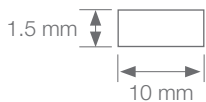

BARCELONA
C/ Carles Buhigues, 13
08420 Canovelles
Info@luznegra.net
Tel: +34 938 402 598

MADRID
C/ Minas, 35-37
28923 Alcorcón
centro@luznegra.net
Tel: +34 916 416 081

PARIS
113 Avenue Joffre
77450 Esbly
france@luznegra.net
Tel: +33 (0) 160 426 585