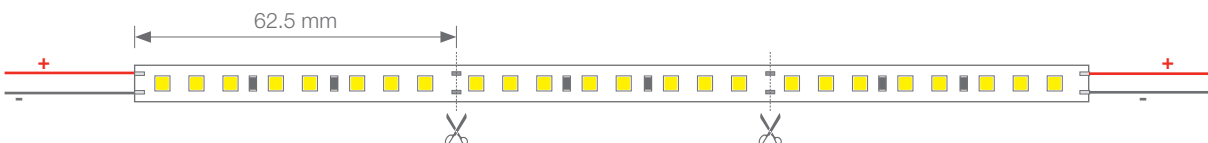

BARCELONA
C/ Carles Buhigues, 13
08420 Canovelles
Info@luznegra.net
Tel: +34 938 402 598

MADRID
C/ Minas, 35-37
28923 Alcorcón
centro@luznegra.net
Tel: +34 916 416 081

PARIS
113 Avenue Joffre
77450 Esbly
france@luznegra.net
Tel: +33 (0) 160 426 585