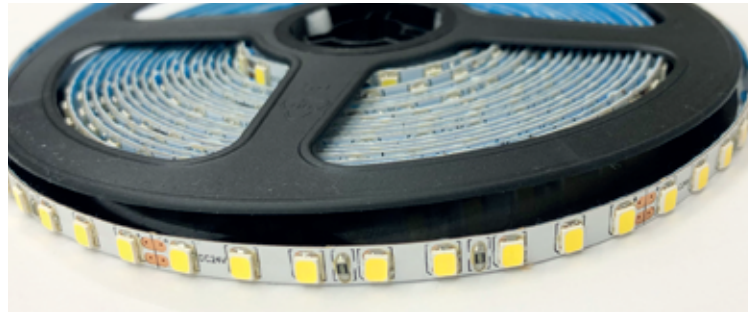

HIGH BRIGHTNESS

Ref: 33.027 6500°K
 Ref: 33.028 4000°K
 Ref: 33.029 2700°K

Single-coloured flexible led strip "PRO"
 IP20 with 128 leds/metre 2835SMD.
 Requires use with led profile to permit dissipation.

Heat dissipation tape included.

5mm PCB

CRI>80

Daily recommended use: 18h
 Maximum connection in open circuit: 5m
 Maximum connection in closed circuit: 10m
 Estimated lifespan: 50000h *

* Depending on the dissipation of the profile, the daily working hours and the external environmental working temperature

GRANADA

FLEXIBLE STRIP

W 21		24V				18h máx.
power	120°	voltage	IP20	62.5mm	indoor	work

Power (W)	21W/m
Voltage (V)	24V
Led type	SMD2835
Lumens (6500°K)	3150 Lm/m
Lumens (4000°K)	3000 Lm/m
Lumens (2700°K)	2850 Lm/m
Light emission	120°
Waterproofing	IP20
N° leds/m	128
Measurements	5000x5x1.1mm
Cutable*	every 62.5mm
PCB	5mm
Working temperature	-20°C / +40°C
Apt for	indoor
Packaging	1 roll/5m
Guarantee	3 years