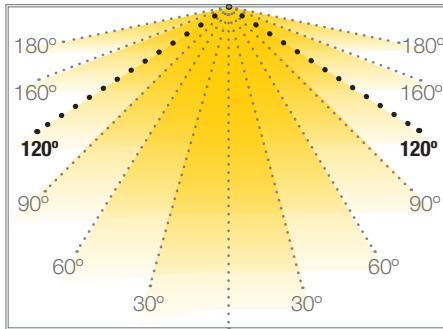

HIGH BRIGHTNESS

Ref: 33.027 6500°K
 Ref: 33.028 4000°K
 Ref: 33.029 2700°K

Single-coloured flexible led strip "PRO"
 IP20 with 128 leds/metre 2835SMD.
 Requires use with led profile to permit dissipation.

Heat dissipation tape included.

5mm PCB

CRI>80

Daily recommended use: 18h
 Maximum connection in open circuit: 5m
 Maximum connection in closed circuit: 10m
 Estimated lifespan: 50000h *

* Depending on the dissipation of the profile, the daily working hours and the external environmental working temperature

GRANADA

FLEXIBLE STRIP

W 21		24V				18h máx.
power	120°	voltage	IP20	62.5mm	indoor	work

Power (W)	21W/m
Voltage (V)	24V
Led type	SMD2835
Lumens (6500°K)	3150 Lm/m
Lumens (4000°K)	3000 Lm/m
Lumens (2700°K)	2850 Lm/m
Light emission	120°
Waterproofing	IP20
N° leds/m	128
Measurements	5000x5x1.1mm
Cutable*	every 62.5mm
PCB	5mm
Working temperature	-20°C / +40°C
Apt for	indoor
Packaging	1 roll/5m
Guarantee	3 years