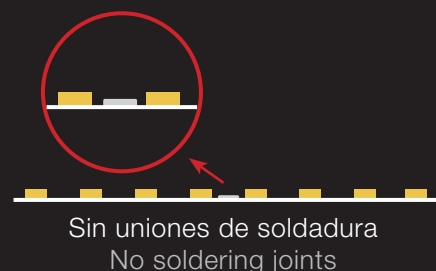

Tira led Roll to Roll
Roll to Roll led strip