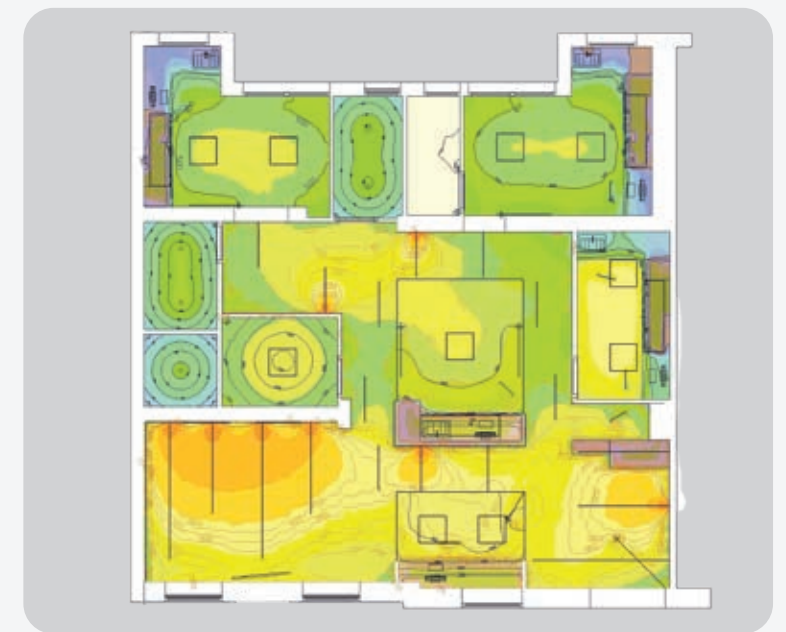

Do you have a project?

Send us your layout in .dwg or .pdf format along with the key features of the space. Our technical team will provide you with a detailed lighting study tailored to your needs.

A good lighting solution doesn't just illuminate - it transforms, enhances and adds value to the space.