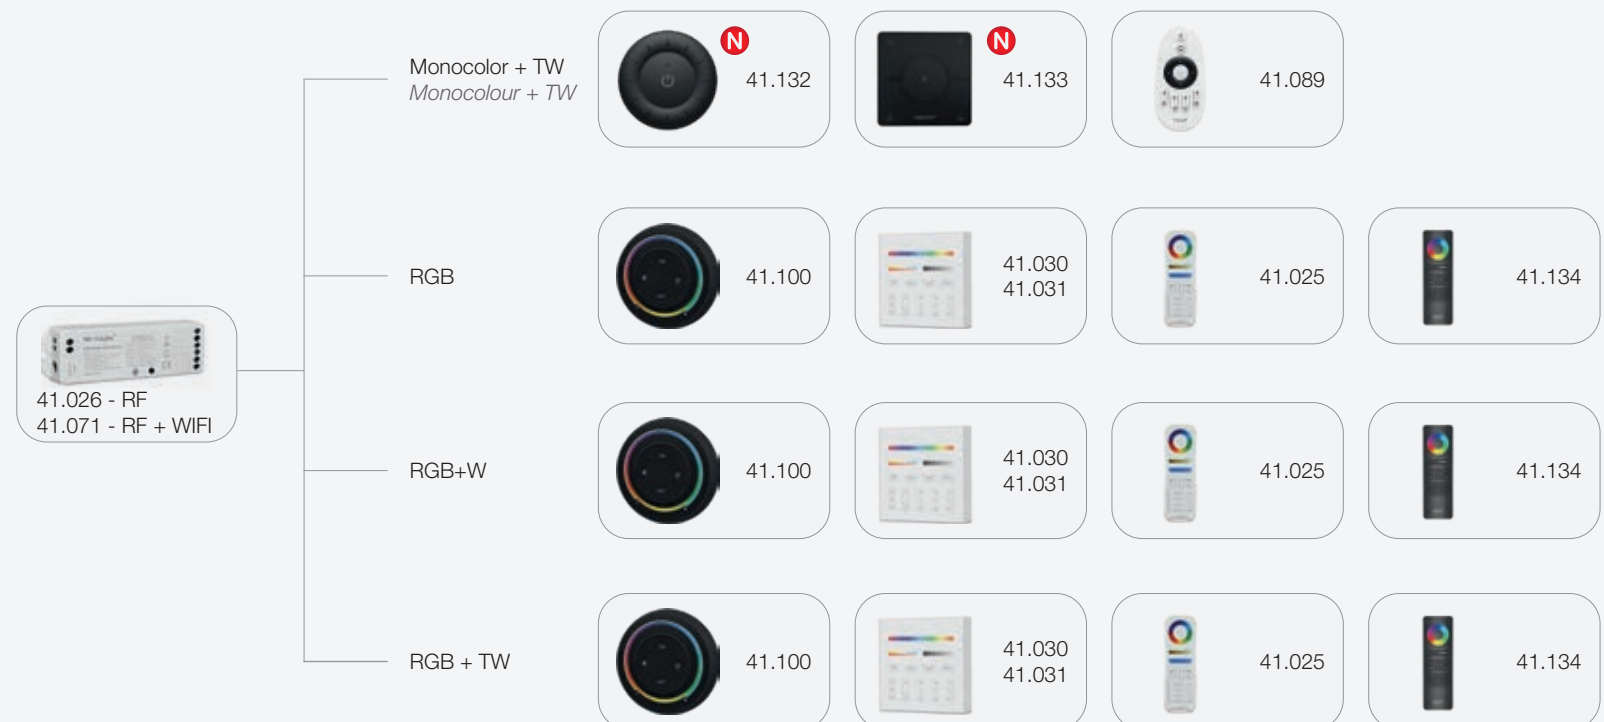

Referencias Reference	41.102	41.100	41.111 N	41.112 N	41.089	41.134 N	41.030 41.031	41.135 N	41.132 N	41.133 N	41.025

Características / Main characteristics

Monocolor Monocolour	✓	✓	✓	-	✓	✓	✓	✓	✓	✓	✓
TW	✓	✓	-	-	✓	-	✓	-	✓	✓	✓
RGB	✓	✓	-	✓	-	-	✓	-	-	-	✓
RGB+W	✓	✓	-	-	-	-	✓	-	-	-	✓
RGB + TW	✓	✓	-	-	-	-	✓	-	-	-	✓
Zonas / Zone	4	1	4	-	4	1	4	1	1	4	4
Compatibilidad Compatibility	41.101	41.026 41.071 41.131	41.110 41.105	41.105	41.026 41.071 41.131	41.026 41.071 41.131	41.026 41.071 41.131	41.136 41.110 41.105	41.026 41.071 41.131	41.026 41.071 41.131	41.026 41.071 41.131

Controladores / Controllers

Referencias Reference	41.131 N	41.105	41.023	41.080	41.049	41.046	41.101	41.026	41.071

Funciones que realizan los productos / Functions carried out by the products

Controlador Controller	✓	✓	-	✓	✓	✓	✓	✓	✓
Dimmer	✓	✓	✓	✓	✓	✓	✓	✓	✓
Switch	✓	✓	✓	✓	✓	✓	✓	✓	✓

Características / Main characteristics

Monocolor Monocolour	✓	✓	✓	✓	-	-	✓	✓	✓
TW	✓	✓	✓	✓	-	-	✓	✓	✓
RGB	-	✓	✓	✓	✓	✓	✓	✓	✓
RGB+W	-	-	-	✓	✓	✓	✓	✓	✓
RGB + TW	-	-	-	-	-	-	✓	✓	✓
Potencia a 5V Power at 5V	-	-	45W	-	-	-	-	-	-
Potencia a 12V Power at 12V	144W	-	108W	72W	120W	384W	240W	180W	180W
Potencia a 24V Power at 24V	288W	-	216W	144W	240W	768W	480W	360W	360W
Potencia a 48V Power at 48V	-	-	-	-	-	-	-	720W	720W
Potencia a 220V Power at 220V	-	660W	-	-	-	-	-	-	-
Canales / Channels	2	3	3	4	4	4	5	5	5
Regulación / Regulation	PWM	TRIAC	PWM	PWM	PWM	PWM	PWM	PWM	PWM
Control	RF PUSH	RF PUSH	Análogo / Analogical	CASAMBI	RF	DMX	DALI	RF	RF WIFI Asistente de voz / Voice assistant
Memoria / Memory	✓	✓	✓	✓	-	✓	✓	✓	✓