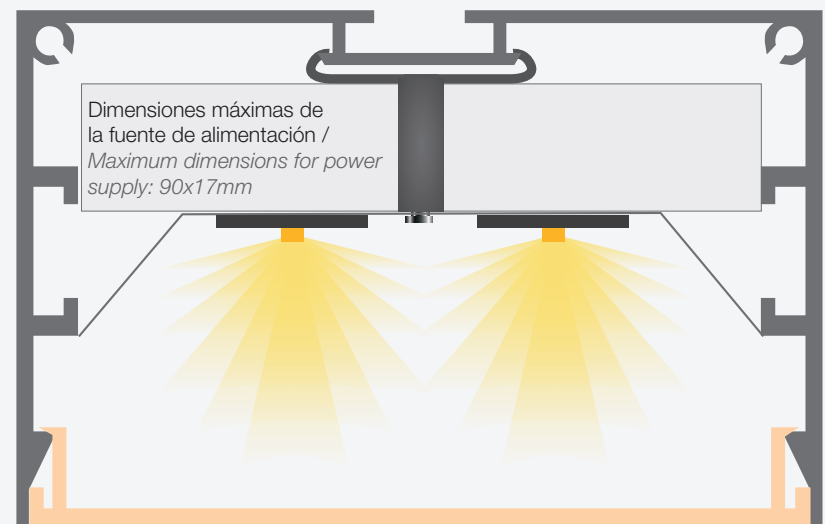

BRUSELAS
107x68mm

Acabado / Finish	● ○ ●
Longitud / Length	3.3m
Difusor / Cover	▨
P. máxima led / Max. power led	70W/m

Color RAL / RAL colour: ○ RAL 9003 ● RAL 1014 ● RAL 1034 ● RAL 3013 ● RAL 6000 ● RAL 5009 ● RAL 7030 ● RAL 9005

Tipos de difusores / Types of covers: ▨ Glaseado / Frosted ▨ Microprisma / Microprism