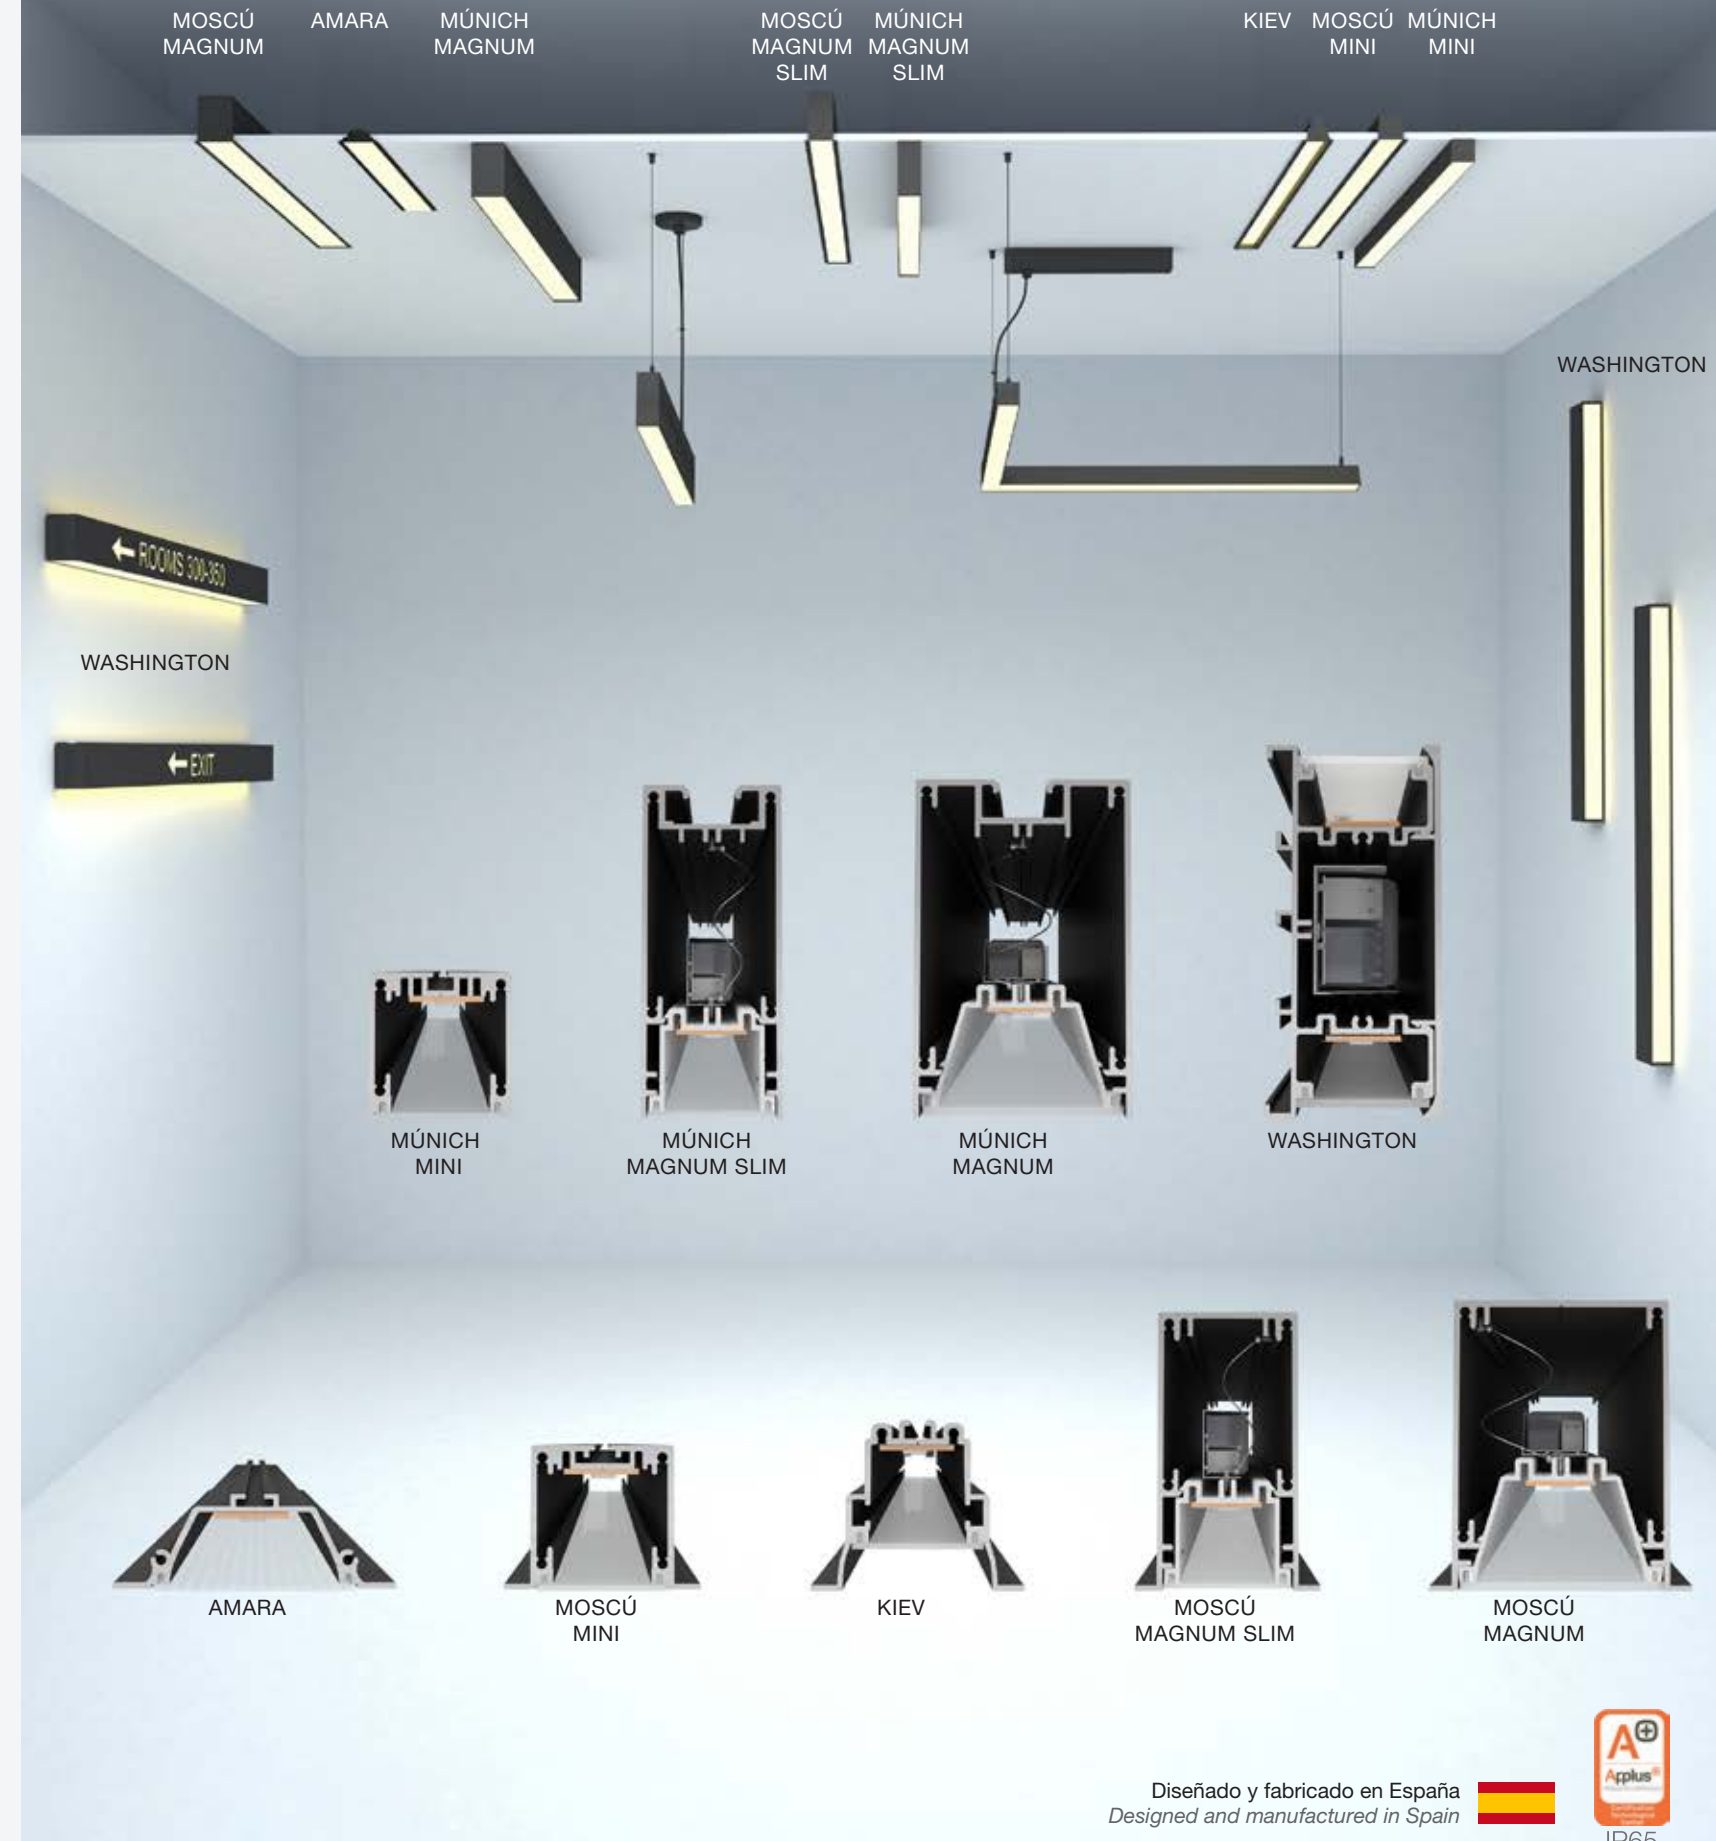

New Rotterdam led profile, specially designed for outdoor luminaires and areas with humidity.

Available with two types of covers:

- IP67 curved cover, transparent or frosted with double neoprene seal. Ideal for wallwasher applications as it allows water to roll off the profile.
- IP65 flat cover, also with a neoprene joint. It can be used as a wallwasher, using the transparent cover, or as a conventional luminaire if the frosted microprism cover is placed.

The end caps completely enclose the profile and have an internal rubber joint that guarantees optimal sealing.

ROTTERDAM 44.3x65.2mm	
Acabado / Finish	
Longitud / Length	6m
Difusor / Cover	
P. máxima led / Max. power led	40W/m

Tipos de difusores / Types of covers: Glaseado / Frosted Transparente / Transparent Microprisma / Microprism

Perfiles de aluminio IP65 con nuestro sistema patentado "easy-ON" para la fabricación de luminarias colgantes, de superficie y de encastre. Sistema de bandeja extraíble frontal con triple sistema de seguridad (consultar modelos). / Aluminium profiles with our patented "easy-ON" system, offering an IP65 rating and designed for hanging, recessing and surface applications. Front removable tray with triple safety system (consult models).