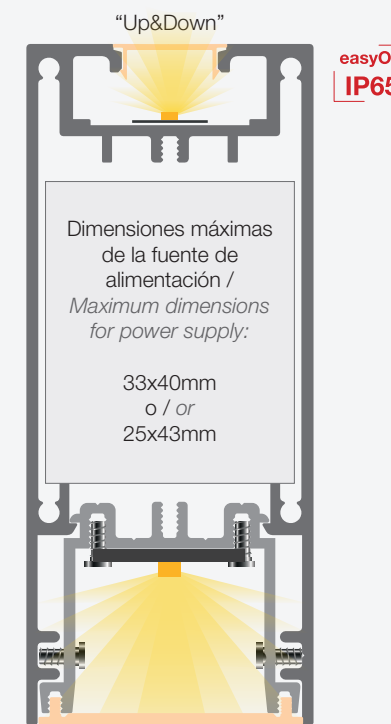

The end caps completely enclose the profile and have an internal rubber joint that guarantees optimal sealing.

ROTTERDAM 44.3x65.2mm	
Acabado / Finish	
Longitud / Length	6m
Difusor / Cover	
P. máxima led / Max. power led	40W/m

SICILIA
87x75.3mm

Acabado / Finish	●
Longitud / Length	6m
Difusor / Cover	▨
P. máxima led / Max. power led	40W/m

MÚNICH
58x78mm

Acabado / Finish	● ○ ●
Longitud / Length	6m
Difusor / Cover	▨
P. máxima led / Max. power led	40W/m