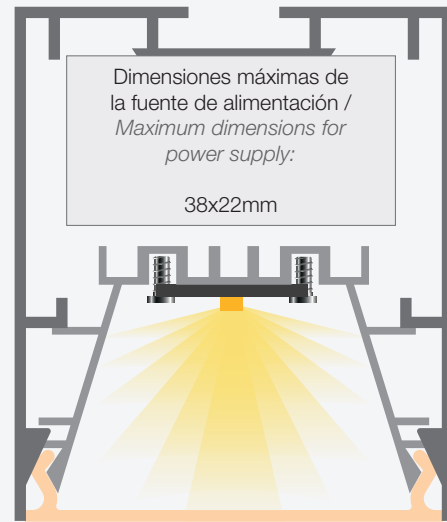

GALES
58x68mm

Acabado / Finish	● ○ ●
Longitud / Length	3.4m
Difusor / Cover	▨ ▩
P. máxima led / Max. power led	40W/m