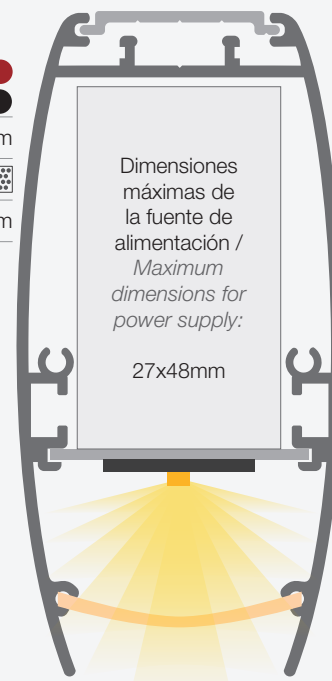

Color RAL / RAL colour: ○ RAL 9003 ● RAL 1014 ● RAL 1034 ● RAL 3013 ● RAL 6000 ● RAL 5009 ● RAL 7030 ● RAL 9005

Tipos de difusores / Types of covers: ▨ Black&White ▨ Glaseado / Frosted ▨ Microprisma / Microprism