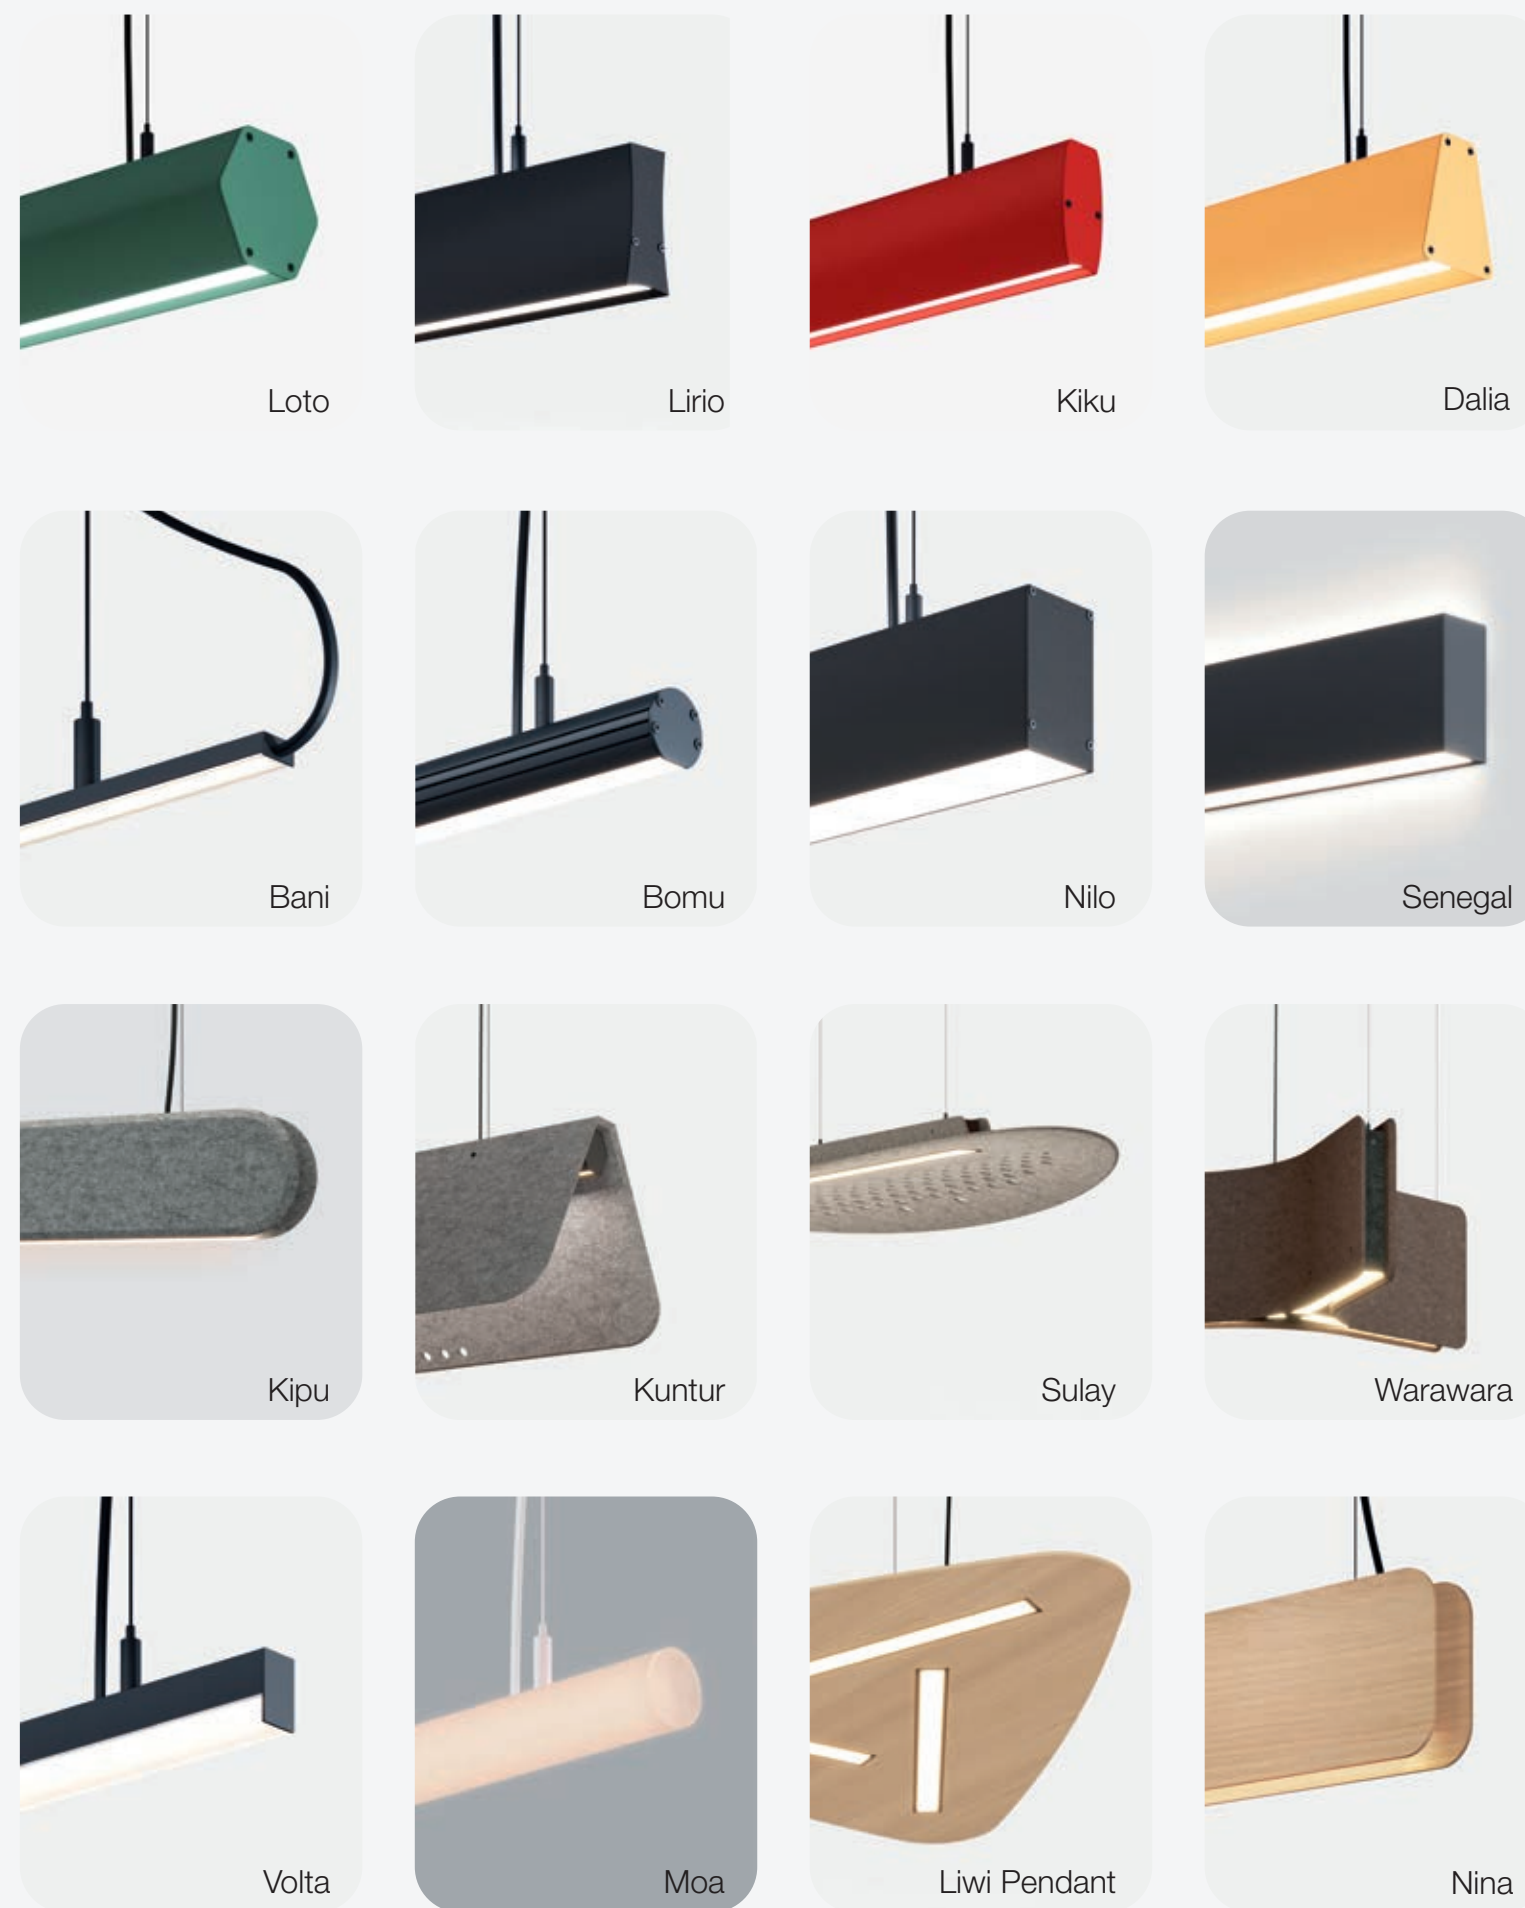

Cronos - Sistema modular lineocurvo

Cronos - Lineo-curve modular system

Iluminación lineal modular sin límites

Cronos es un sistema de iluminación lineal modular que permite crear luminarias a medida combinando tramos rectos, curvos, derivaciones y múltiples opciones más. Todo ello a partir de módulos estándar ya fabricados y disponibles en stock.

El sistema está diseñado para una instalación ágil: cada tramo incorpora regletas de conexión eléctrica en ambos extremos, lo que permite alimentar una luminaria desde la siguiente de forma **rápida, sencilla y segura**, sin necesidad de cableados adicionales.

Además, el perfil de aluminio, la intensidad luminosa y las tonalidades led de Cronos son **idénticos a los de la colección Saturno**, lo que facilita la integración de ambos sistemas en un mismo proyecto y multiplica las posibilidades de composición.

Gracias a esta solución, los plazos de entrega se reducen al mínimo, ofreciendo la posibilidad de diseñar composiciones prácticamente infinitas que se adaptan con precisión a las necesidades de cualquier espacio.

Modular Linear Lighting, Unlimited Possibilities

Cronos is a modular linear lighting system that unlocks endless design potential. It allows you to create custom luminaires by combining straight segments, curves, branches, and many other configurations - all using standard, pre-manufactured modules that are readily available in stock.

Designed for fast and efficient installation, each segment comes equipped with electrical connectors on both ends, allowing one luminaire to power the next. This means no additional wiring, no delays - **just a fast, seamless, safe, and streamlined setup.**