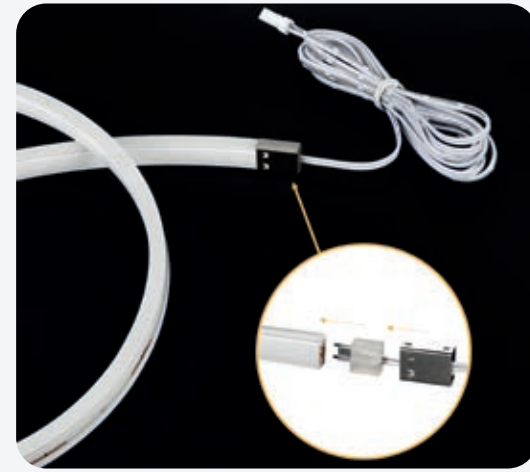

NEÓN DAKAR
5.2x8.8mm

Potencia / Power	10W/m
Voltaje / Voltage	24V
Temp. color / Colour temp.	6000K 4000K 3000K
Lúmenes / Lumens	270lm/m
Curvatura / Curvature	horizontal
Ø min. curvatura / Ø min. curvature	60mm

NEÓN ÁFRICA CUT&CONNECT
4x8mm

Potencia / Power	10W/m
Voltaje / Voltage	24V
Temp. color / Colour temp.	6000K 4000K 3000K
Lúmenes / Lumens	263lm/m
Curvatura / Curvature	horizontal
Ø min. curvatura / Ø min. curvature	60mm