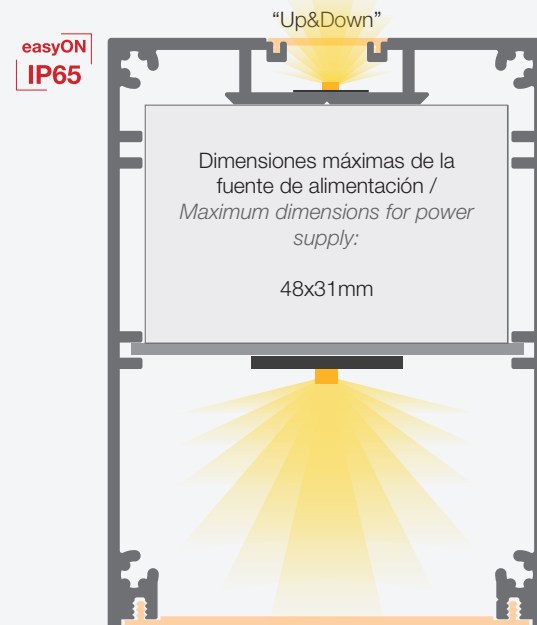

The end caps completely enclose the profile and have an internal rubber joint that guarantees optimal sealing.

ROTTERDAM 44.3x65.2mm	
Acabado / Finish	
Longitud / Length	6m
Difusor / Cover	
P. máxima led / Max. power led	40W/m

SICILIA
87x75.3mm

Acabado / Finish	●
Longitud / Length	6m
Difusor / Cover	▨
P. máxima led / Max. power led	40W/m

MÚNICH
58x78mm

Acabado / Finish	● ○ ●
Longitud / Length	6m
Difusor / Cover	▨
P. máxima led / Max. power led	40W/m