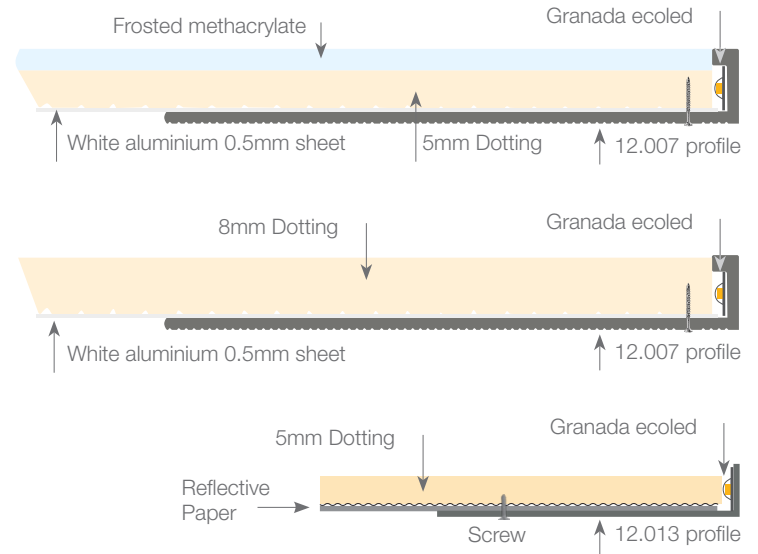

The client can choose the thickness of the methacrylate optic, the power, the colour of the led strip and the number of sides to be illuminated (the more sides illuminated, the brighter the panel).

The Plexiled can be manufactured with led strips on the edge (Slim model) or by inserting the led strip into the milling of the methacrylate (Maxi model).

We can study all your needs to cover different models, eg, curved, round, etc.

\* Compatible profiles found on pages 152, 154, 158, 160 and 161

Light tone in 2800°K - 5000°K  
with "ecoled Granollers"  
3000°K - 4400°K with "ecoled Cíes"

### Technical characteristics:

Sides to be illuminated:  
L1 - L2

Power supply (Vossloh brand) included in the price.

Guarantee: 2 years.

		Plexiled SLIM with 5mm thickness					
		30cm	60cm	90cm	120cm	150cm	200cm
30cm	L1	71.007	71.008	71.009	71.010	71.011	71.012
30cm	L2	71.013	71.014	71.015	71.016	71.017	71.018
60cm	L2	-	71.019	71.020	71.021	71.022	71.023
90cm	L2	-	-	71.024	71.025	71.026	71.027
120cm	L2	-	-	-	71.028	71.029	71.030

		Plexiled maxi with 8mm thickness					
		30cm	60cm	90cm	120cm	150cm	200cm
30cm	L1	71.031	71.032	71.033	71.034	71.035	71.036
30cm	L2	71.037	71.038	71.039	71.040	71.041	71.042
60cm	L2	-	71.043	71.044	71.045	71.046	71.047
90cm	L2	-	-	71.048	71.049	71.050	71.051
120cm	L2	-	-	-	71.052	71.053	71.054