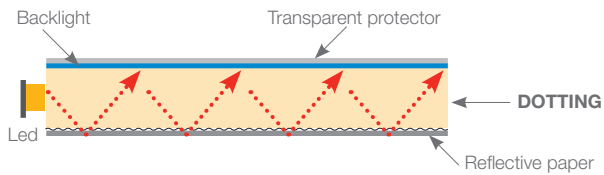

Dotting Matrix

The methacrylate optic is an exceptionally good quality cast acrylic sheet which has been laser engraved "Dotting" and when we apply the flexible led strip on the edge of the sheet, the light is projected frontwards.

This allows us to manufacture luminous publicity displays or decorative panels with different shapes and with only a width of 3mm.

If requested, along with the methacrylate sheets we can supply (free of charge) special reflective paper which is applied to the rear of the panel where we find the milled pattern (squares or dots). The light is therefore reflected towards the front and we can achieve a softer effect.

DOTTING MATRIX Methacrylate with side lighting