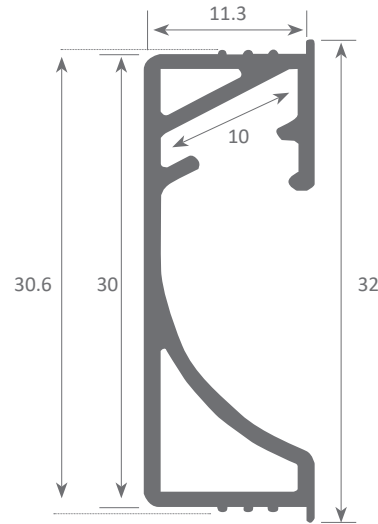

Suitable for led strips with a maximum width of 10mm and a power not greater than 16W/m. In order to obtain a more homogeneous illumination, we recommend combining it with our Cies ecoled strip.

**We offer a 2 year guarantee.**

## BURDEOS

Scale 1:2

Scale 1:1

**Plastic profile**

09.003 white

2.60m