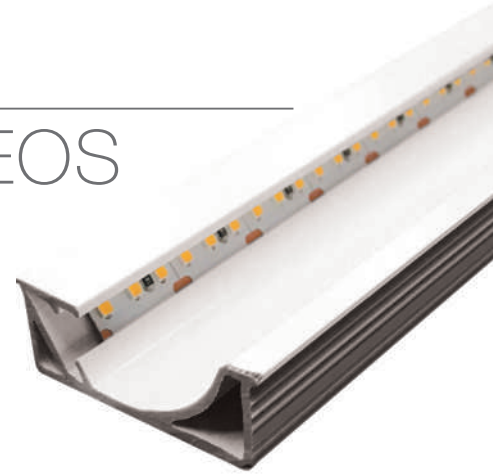

# led profile by Luz Negra

Our BASIC led profile series is manufactured in white plastic and does not require a cover. It is ideal for indirectly lighting up furniture and display units.

Once mounted, the profile can also be used between wooden panels to indirectly light upwards and downwards.

Suitable for led strips with a maximum width of 10mm and a power not greater than 16W/m. In order to obtain a more homogeneous illumination, we recommend combining it with our Cies ecoled strip.

**We offer a 2 year guarantee.**

## BURDEOS

Scale 1:2

Scale 1:1

**Plastic profile**

09.003 white

2.60m