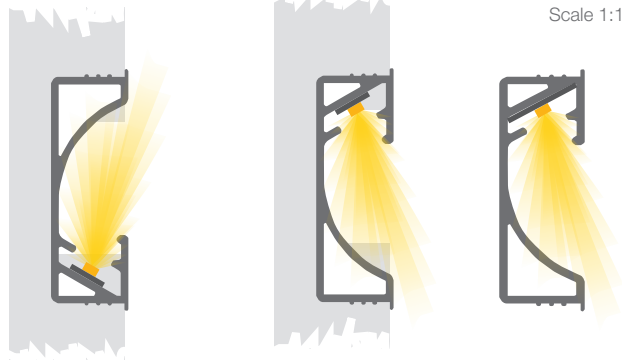

# led profile by Luz Negra

Our BASIC led profile series is manufactured in white plastic and does not require a cover. It is ideal for indirectly lighting up furniture and display units.

Once mounted, the profile can also be used between wooden panels to indirectly light upwards and downwards.

Suitable for led strips with a maximum width of 10mm and a power not greater than 16W/m. In order to obtain a more homogeneous illumination, we recommend combining it with our Cies ecoled strip.

**We offer a 2 year guarantee.**

## BURDEOS

Scale 1:2

Scale 1:1

**Plastic profile**

09.003 white

2.60m