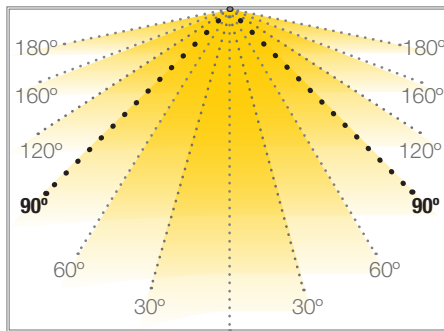

ONIS

Ref: 45.013
Ref: 45.014

6000°K (white)
6000°K (black)

Fixed mini sound spot.
White and black lacquered metal.
Led COB.
External driver included at 230V.

DIAMOND

W 3		230V			20h máx.
power	90°	voltage	IP20	indoor	work

Power (W)	3W
Voltage (V)	230V
Lumens	264 Lm
Light emission	90°
Waterproofing	IP20
Regulation	no
Measurements	Ø49x35mm
Cutting hole	Ø40
Apt for	indoor
Packaging	1 unit
Guarantee	2 years

Aprobado por: **CE** **RoHS**
COMPLIANT