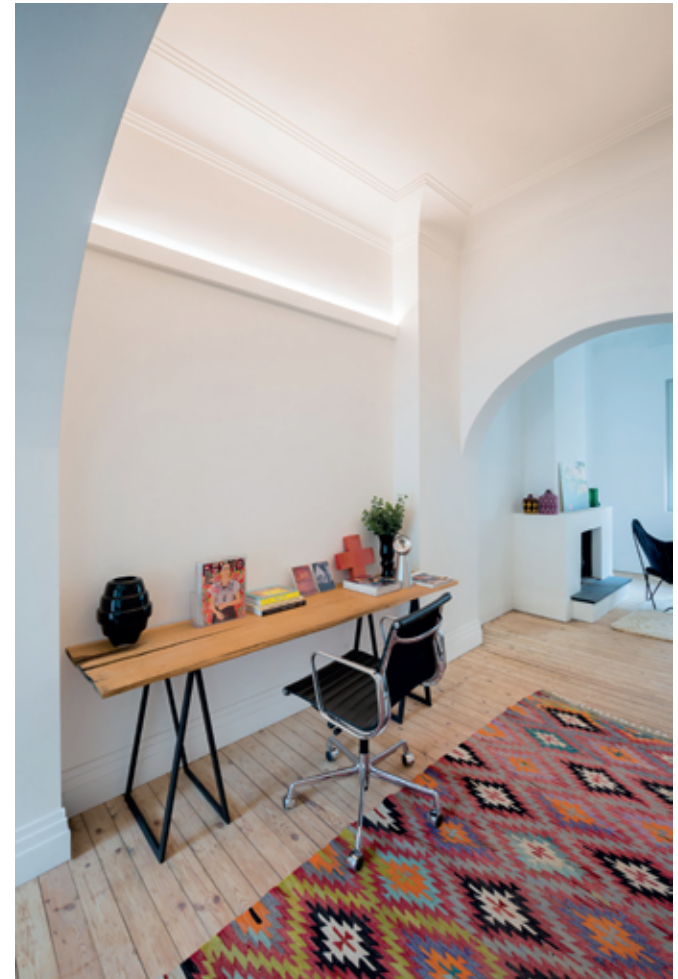

09.007 white

2m

19.143 white left endcap

19.144 white right endcap

20.026 chrome steel

22.021 joint between profiles