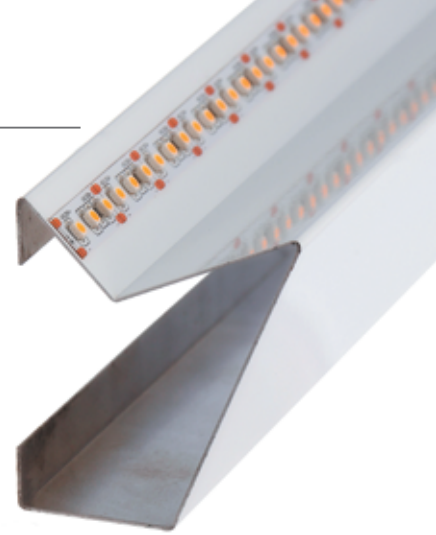

# led profile by Luz Negra

## VENEZIA

Our BASIC led profile series for wall applications is a folded aluminium profile and with a lacquered white finish. It is ideal for ceiling and ambience lighting. Drivers can be housed inside along with other types of cables, such as telephone, network or similar, allowing circuit closures and therefore avoiding voltage drops.

This profile is available in 2m lengths and suitable for using with our Vizcaya-Barcelona flexible ecoled strips.

**We offer a 2 year guarantee.**

Scale 1:1

**Aluminium profile**

09.007 white

2m

**Plastic endcaps**

19.143 white left endcap

19.144 white right endcap

**Clip**

20.026 chrome steel

**Aluminum joint**

22.021 joint between profiles

**WARNING:**

As this is not an extruded profile (manually folded profile) there are some tolerances in the final external measurements (mm). The dimensions therefore in this technical drawing are approximate.