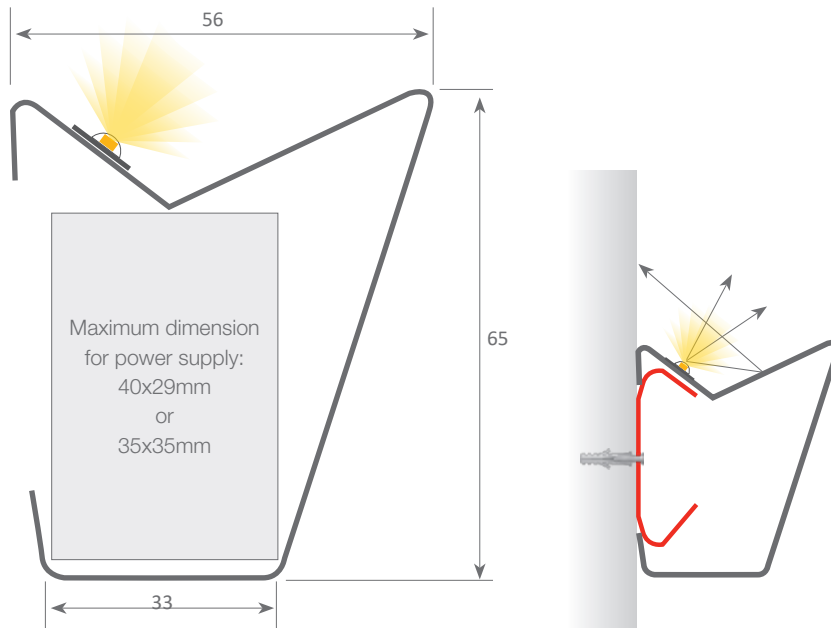

# led profile by Luz Negra

## VENEZIA

Our BASIC led profile series for wall applications is a folded aluminium profile and with a lacquered white finish. It is ideal for ceiling and ambience lighting. Drivers can be housed inside along with other types of cables, such as telephone, network or similar, allowing circuit closures and therefore avoiding voltage drops.

This profile is available in 2m lengths and suitable for using with our Vizcaya-Barcelona flexible ecoled strips.

**We offer a 2 year guarantee.**

Scale 1:1

**Aluminium profile**

09.007 white

2m

**Plastic endcaps**

19.143 white left endcap

19.144 white right endcap

**Clip**

20.026 chrome steel

**Aluminum joint**

22.021 joint between profiles

**WARNING:**

As this is not an extruded profile (manually folded profile) there are some tolerances in the final external measurements (mm). The dimensions therefore in this technical drawing are approximate.