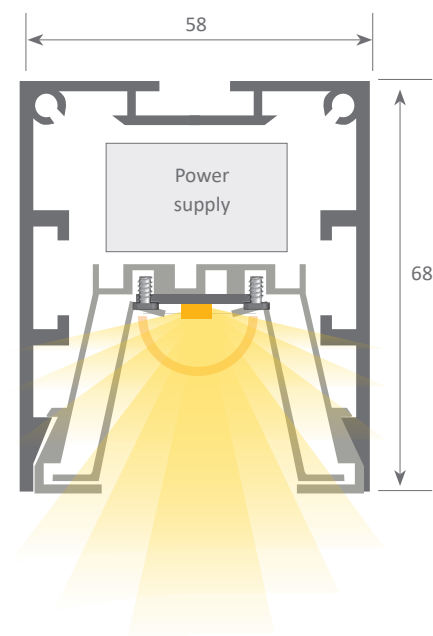

Led and power supply Vossloh-Schwabe

(see pages 300 and 312)

Plugins available

Innovation
made
in
Spain

ZURBARAN