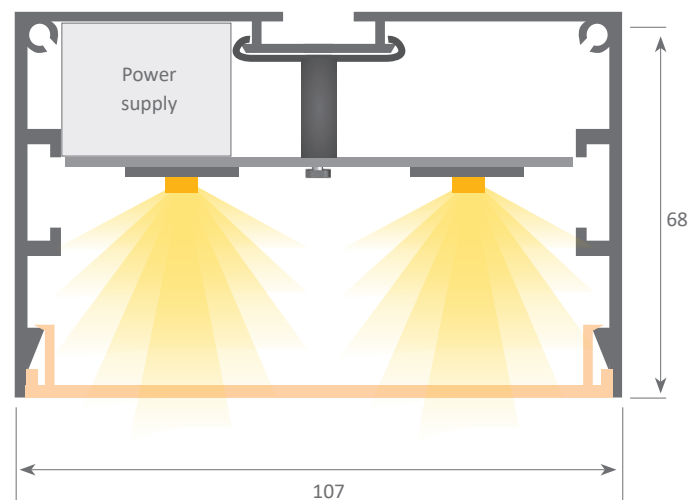

VS LIGHTING SOLUTIONS

Led and power supply Vossloh-Schwabe

(see pages 300 and 312)

DIALux
Plug-in documents

RELUX

Plugins available

CE

Innovation
made
in
Spain

* See big profile Bruselas, page 211