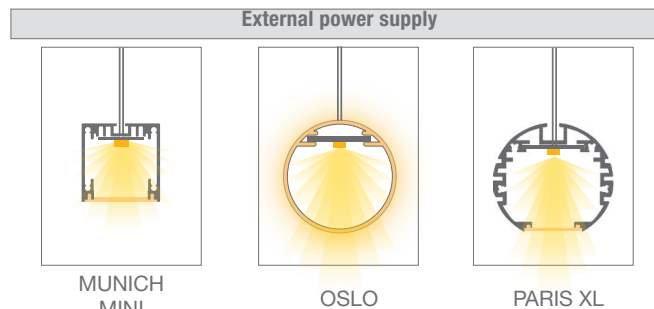

Hanging luminaires - Made to measure

Amperage: 700mA - rigid led strip 20mm wide - The lumens reflected in this table correspond to the rigid strips for 4000°K (165 Lm/W - >85CRI).
The profiles can be manufactured in different finishings. Please check options with our commercial department.

REFERENCES ON-OFF	REFERENCES DALI / PUSH	SIZE	POWER	LUMENS (4000°K)	COLOUR TEMP. (KELVIN)
82.073	82.053	58cm	33W	5545 Lm	3000K-4000K-5000K
82.074	82.054	86cm	50W	8250 Lm	3000K-4000K-5000K
82.075	82.055	114cm	67W	11055 Lm	3000K-4000K-5000K
82.076	82.056	142cm	84W	13860 Lm	3000K-4000K-5000K
82.077	82.057	170cm	101W	16665 Lm	3000K-4000K-5000K
82.078	82.058	198cm	118W	19470 Lm	3000K-4000K-5000K
82.079	82.059	226cm	135W	22275 Lm	3000K-4000K-5000K
82.080	82.060	254cm	152W	25080 Lm	3000K-4000K-5000K
82.081	82.061	282cm	169W	27885 Lm	3000K-4000K-5000K
82.082	82.062	338cm	203W	33495 Lm	3000K-4000K-5000K

Hanging luminaires - Made to measure

Amperage: 700mA - rigid led strip 20mm wide - The lumens reflected in this table correspond to the rigid strips for 4000°K (165 Lm/W).
The profiles can be manufactured in different finishings. Please check options with our commercial department.