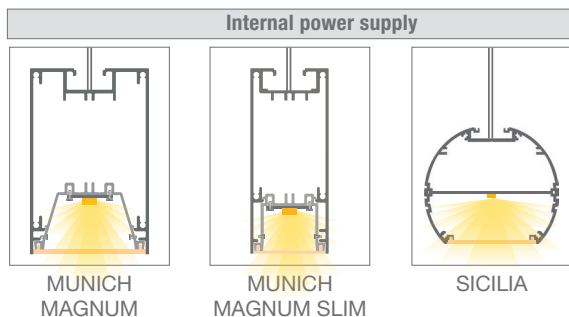

Hanging luminaires - Made to measure

Amperage: 700mA - rigid led strip 20mm wide - The lumens reflected in this table correspond to the rigid strips for 4000°K (165 Lm/W - >85CRI).
The profiles can be manufactured in different finishings. Please check options with our commercial department.

REFERENCES ON-OFF	REFERENCES DALI / PUSH	SIZE	POWER	LUMENS (4000°K)	COLOUR TEMP. (KELVIN)
82.073	82.053	58cm	33W	5545 Lm	3000K-4000K-5000K
82.074	82.054	86cm	50W	8250 Lm	3000K-4000K-5000K
82.075	82.055	114cm	67W	11055 Lm	3000K-4000K-5000K
82.076	82.056	142cm	84W	13860 Lm	3000K-4000K-5000K
82.077	82.057	170cm	101W	16665 Lm	3000K-4000K-5000K
82.078	82.058	198cm	118W	19470 Lm	3000K-4000K-5000K
82.079	82.059	226cm	135W	22275 Lm	3000K-4000K-5000K
82.080	82.060	254cm	152W	25080 Lm	3000K-4000K-5000K
82.081	82.061	282cm	169W	27885 Lm	3000K-4000K-5000K
82.082	82.062	338cm	203W	33495 Lm	3000K-4000K-5000K

Hanging luminaires - Made to measure

Amperage: 700mA - rigid led strip 20mm wide - The lumens reflected in this table correspond to the rigid strips for 4000°K (165 Lm/W).
The profiles can be manufactured in different finishings. Please check options with our commercial department.