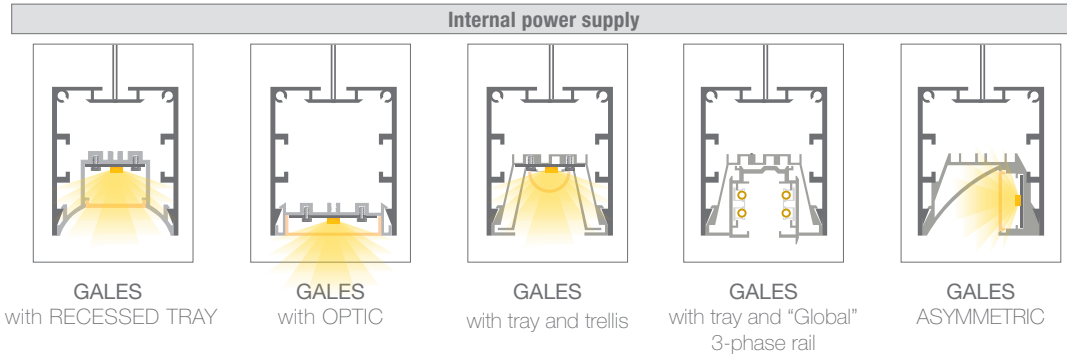

Hanging luminaires - Made to measure

Amperage: 700mA - rigid led strip 20mm wide - The lumens reflected in this table correspond to the rigid strips for 4000°K (165 Lm/W - >85CRI).
The profiles can be manufactured in different finishings. Please check options with our commercial department.

REFERENCES ON-OFF	REFERENCES DALI / PUSH	SIZE	POWER	LUMENS (4000°K)	COLOUR TEMP. (KELVIN)
82.073	82.053	58cm	33W	5545 Lm	3000K-4000K-5000K
82.074	82.054	86cm	50W	8250 Lm	3000K-4000K-5000K
82.075	82.055	114cm	67W	11055 Lm	3000K-4000K-5000K
82.076	82.056	142cm	84W	13860 Lm	3000K-4000K-5000K
82.077	82.057	170cm	101W	16665 Lm	3000K-4000K-5000K
82.078	82.058	198cm	118W	19470 Lm	3000K-4000K-5000K
82.079	82.059	226cm	135W	22275 Lm	3000K-4000K-5000K
82.080	82.060	254cm	152W	25080 Lm	3000K-4000K-5000K
82.081	82.061	282cm	169W	27885 Lm	3000K-4000K-5000K
82.082	82.062	338cm	203W	33495 Lm	3000K-4000K-5000K

Hanging luminaires - Made to measure

Amperage: 700mA - rigid led strip 20mm wide - The lumens reflected in this table correspond to the rigid strips for 4000°K (165 Lm/W).
The profiles can be manufactured in different finishings. Please check options with our commercial department.