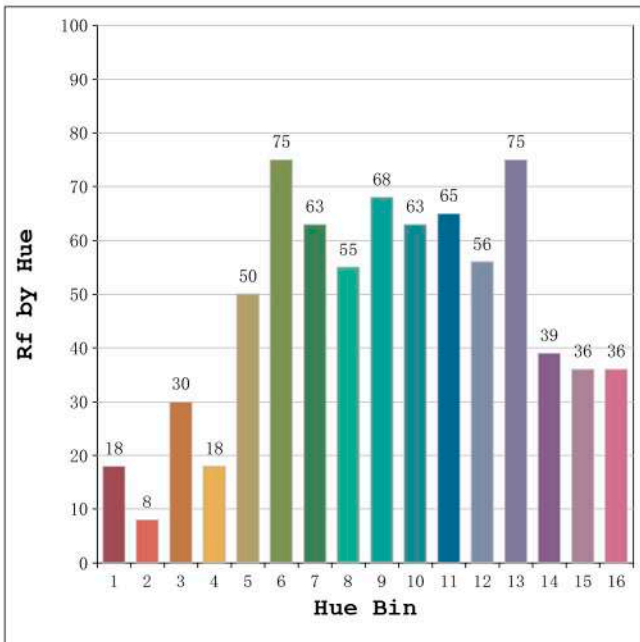

Rf: 48 CCT: 17787 K u': 0.1796
Rg: 114 Duv: 0.0052 v': 0.4211

Model:Ecoled Fiji
Tester:Sergio Carneros
Temperature:25Deg
Manufacturer:Luz Negra S.L

Number: 35.001
Date:26-5-2021
Humidity:57%
Remarks:100cm de tira flexible