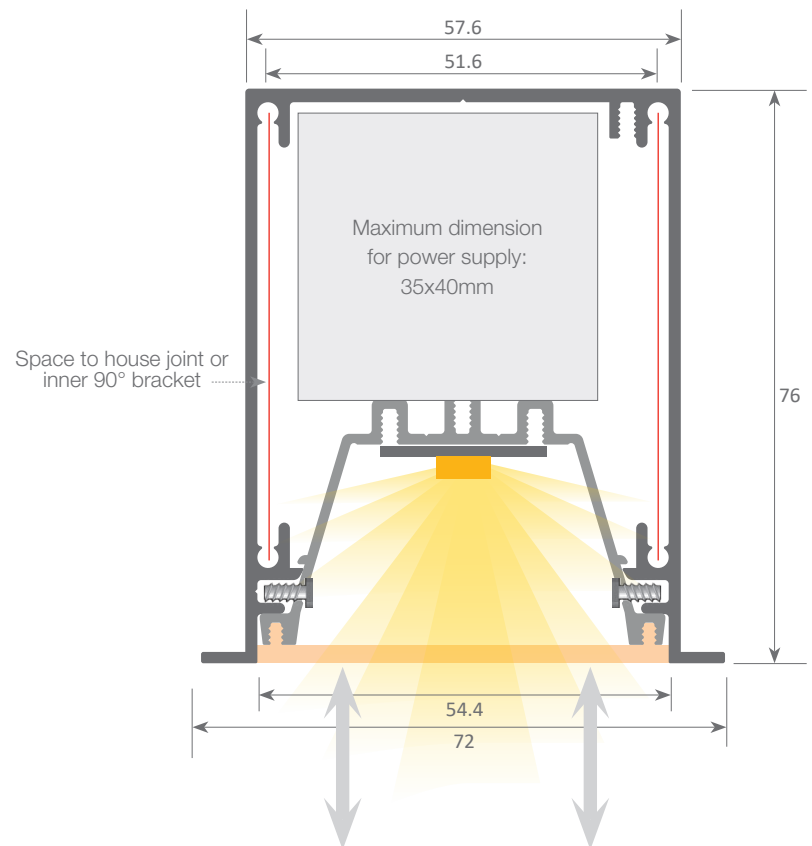

Reflector with 4 module optics

46.046	white 50° optic
46.047	black 50° optic
46.048	white 80° optic
46.049	black 80° optic

Safety cable

22.039	steel	18 cm
--------	-------	-------

Fixing bracket

20.044	steel
--------	-------

Scale 1:1

System with front removable tray which permits easy access to the led strip and power supply, therefore allowing very fast and simple maintenance of the electrical installation.

Patente Europea
Nº.: 13156605.1