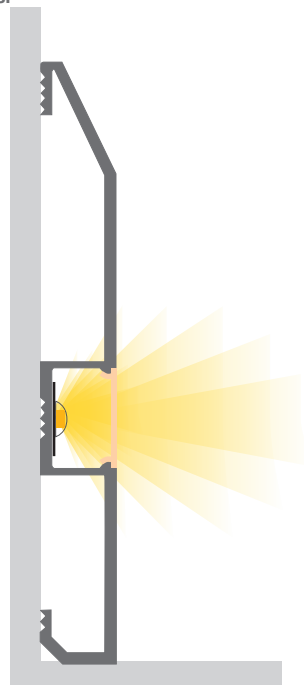

# led profile by Luz Negra

Our PROFESSIONAL led profile series is for skirting boards, lighting up aisles or corridors and white lacquered aluminium. This profile and its cover are both available in lengths of 2m and can house led strips with a maximum PCB of 13mm width and a power not greater than 20W/m.

We recommend combining it with COB our Granada ecoled strip to obtain a more homogeneous illumination.

It is fixed to the wall with conventional silicone.

**We offer a 2 year guarantee on profiles and covers.**

## EDIMBURGO

Scale 1:1