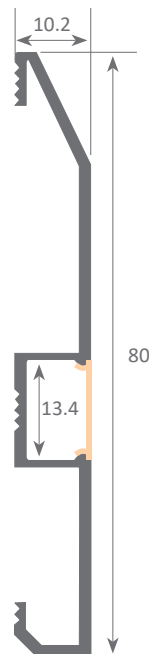

# led profile by Luz Negra

Our PROFESSIONAL led profile series is for skirting boards, lighting up aisles or corridors and white lacquered aluminium. This profile and its cover are both available in lengths of 2m and can house led strips with a maximum PCB of 13mm width and a power not greater than 20W/m.

## EDIMBURGO

Scale 1:1

### Aluminium profile

06.008 white lacquered 2m  
(matt)

### Plastic endcaps

19.114 white without hole set of 2 units

Aluminium alloy extrusion process in accordance with: ISO 9001:2008 - ISO 14001 / Tolerances defined by: UNE-EN 755-9 / UNE-EN 12020-2  
Alloy: 6060 / Anodising minimum: 15 microns  
Aluminium purity: 95-98% / Material treatment: T-5 / Covers: methacrylate (greater protection against UV rays)