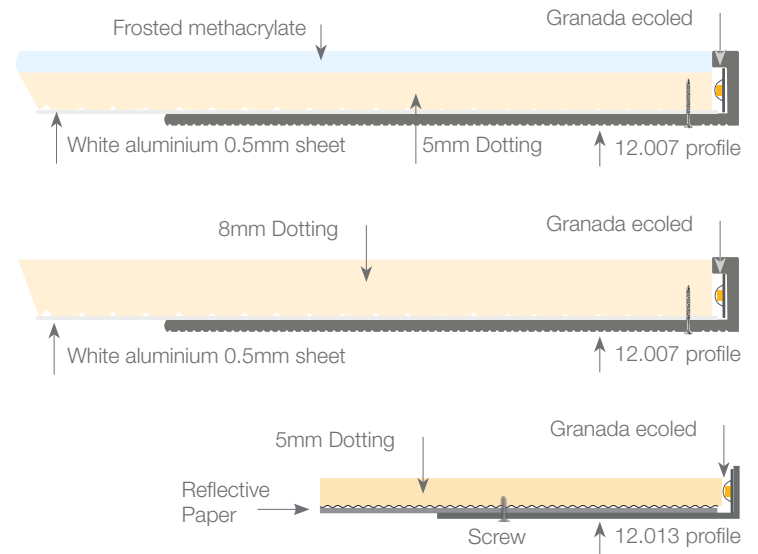

The client can choose the thickness of the methacrylate optic, the power, the colour of the led strip and the number of sides to be illuminated (the more sides illuminated, the brighter the panel).

The Plexiled can be manufactured with led strips on the edge (Slim model) or by inserting the led strip into the milling of the methacrylate (Maxi model).

We can study all your needs to cover different models, eg, curved, round, etc.

* Compatible profiles found on pages 152, 154, 158, 160 and 161

Light tone in 2800°K - 5000°K
with "ecoled Granollers"
3000°K - 4400°K with "ecoled Cíes"

Available in RGB with "Alicante" ecoled

Technical characteristics:

Sides to be illuminated:
L1 - L2

Power supply (Vossloh brand) included in the price.

Guarantee: 2 years.

		Plexiled SLIM with 5mm thickness					
		30cm	60cm	90cm	120cm	150cm	200cm
30cm	L1	71.007	71.008	71.009	71.010	71.011	71.012
30cm	L2	71.013	71.014	71.015	71.016	71.017	71.018
60cm	L2	-	71.019	71.020	71.021	71.022	71.023
90cm	L2	-	-	71.024	71.025	71.026	71.027
120cm	L2	-	-	-	71.028	71.029	71.030

		Plexiled maxi with 8mm thickness					
		30cm	60cm	90cm	120cm	150cm	200cm
30cm	L1	71.031	71.032	71.033	71.034	71.035	71.036
30cm	L2	71.037	71.038	71.039	71.040	71.041	71.042
60cm	L2	-	71.043	71.044	71.045	71.046	71.047
90cm	L2	-	-	71.048	71.049	71.050	71.051
120cm	L2	-	-	-	71.052	71.053	71.054