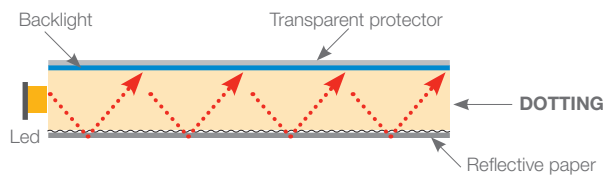

Dotting Matrix

The methacrylate optic is an exceptionally good quality cast acrylic sheet which has been laser engraved "Dotting" and when we apply the flexible led strip on the edge of the sheet, the light is projected frontwards.

This allows us to manufacture luminous publicity displays or decorative panels with different shapes and with only a width of 3mm.

If requested, along with the methacrylate sheets we can supply (free of charge) special reflective paper which is applied to the rear of the panel where we find the milled pattern (squares or dots). The light is therefore reflected towards the front and we can achieve a softer effect.

DOTTING MATRIX Methacrylate with side lighting