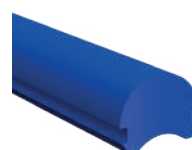

Covers and finishes for led profile

Marsella Flex&Cover

Marsella is a plastic cover for indoor use, available in 8 colours. This cover can be used with 6 led profiles and is also suitable for furniture, milled woods or plasterboard.

Its flexibility permits a certain amount of curving when introduced in wood or plasterboard. These colours mentioned below are only for general orientation and will depend on the tone of the led strip used.

MARSELLA

Compatible with:

MILANO
See page 44

FRANKFURT
See page 71

ROMA
See page 48

BERLIN
See page 73

PARIS
See page 94

SOPHIA
See page 83

Colours available in stock:

YELLOW
Ref: 11.020

GREEN
Ref: 11.021

BLUE
Ref: 11.022

WHITE
Ref: 11.023

ORANGE
Ref: 11.024

RED
Ref: 11.025

PINK
Ref: 11.026