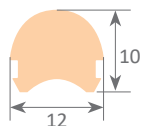

MARSELLA

Compatible with:

MILANO
See page 44