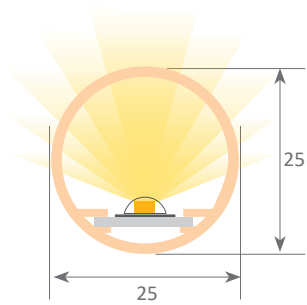

led profile by Luz Negra

Led profile PROFESSIONAL series, manufactured in white frosted methacrylate. Multifunctional profile, ideal for surface and wall applications, hanging, etc. Suitable for led strips with a width and power not higher than 8mm and 10w/m. We recommend using it with ecoled Cob 8mm in order to achieve a more homogeneous and uniform illumination.

We Offer a 2 year guarantee.

OSLO MINI

Scale 1:1

Methacrylate profile

13.024 white frosted 3m

Inner plate

22.019 aluminium
(2000x14x0.75mm)

Hanging KIT