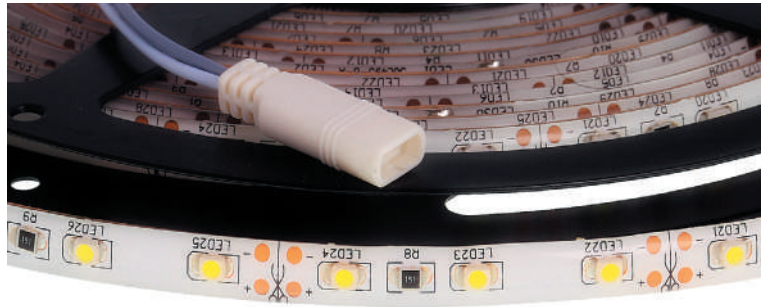

LOW BRIGHTNESS

RUBI

FLEXIBLE STRIP

Ref: 30.009

Amber

Single-coloured "**BASIC**" flexible strip
IP65 with 60 leds/metre 3528SMD.

10mm PCB

Daily recommended use: 18h
Maximum connection in open circuit: 7.5m
Maximum connection in closed circuit: 15m
Estimated lifespan: 30000h *

* Depending on the dissipation of the profile, the daily working hours and the external environmental working temperature

W 4.8		12V					18h máx.
power	120°	voltage	IP65	50mm	indorr	outdoor	work

Power (W)	4.8W/m
Voltage (V)	12V
Led type	SMD3528
Lumens (Amber)	117 Lm/m
CRI	>55
Light emission	120°
Waterproofing	IP65
N° leds/m	60
Measurements	5000x10x4mm
Cuttable	every 50mm
PCB	10mm
Working temperature	-20°C / +40°C
Apt for	indoor/outdoor
Packaging	1 roll/5m
Guarantee	2 years