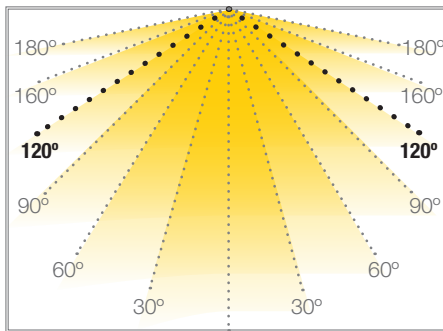

LOW BRIGHTNESS

RUBI

FLEXIBLE STRIP

Ref: 30.009

Amber

Single-coloured "**BASIC**" flexible strip
IP65 with 60 leds/metre 3528SMD.

10mm PCB

Daily recommended use: 18h
Maximum connection in open circuit: 7.5m
Maximum connection in closed circuit: 15m
Estimated lifespan: 30000h *

* Depending on the dissipation of the profile, the daily working hours and the external environmental working temperature

W 4.8		12V					18h máx.
power	120°	voltage	IP65	50mm	indorr	outdoor	work

Power (W)	4.8W/m
Voltage (V)	12V
Led type	SMD3528
Lumens (Amber)	117 Lm/m
CRI	>55
Light emission	120°
Waterproofing	IP65
N° leds/m	60
Measurements	5000x10x4mm
Cuttable	every 50mm
PCB	10mm
Working temperature	-20°C / +40°C
Apt for	indoor/outdoor
Packaging	1 roll/5m
Guarantee	2 years