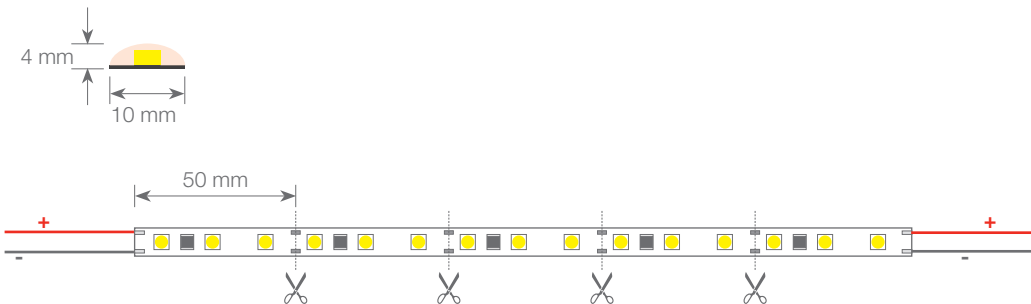

Power (W)	4.8W/m
Voltage (V)	12V
Led type	SMD3528
Lumens (Amber)	117 Lm/m
CRI	>55
Light emission	120°
Waterproofing	IP65
N° leds/m	60
Measurements	5000x10x4mm
Cuttable	every 50mm
PCB	10mm
Working temperature	-20°C / +40°C
Apt for	indoor/outdoor
Packaging	1 roll/5m
Guarantee	2 years

Approved by: