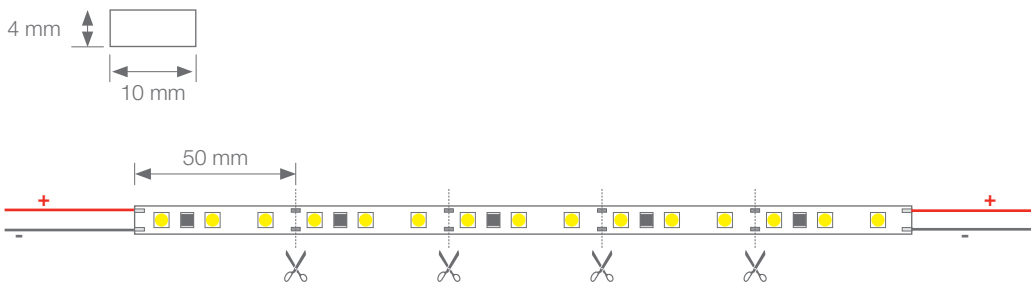

BARCELONA
C/ Carles Buhigues, 13
08420 Canovelles
Info@luznegra.net
Tel: +34 938 402 598

MADRID
C/ Minas, 35-37
28923 Alcorcón
centro@luznegra.net
Tel: +34 916 416 081

PARIS
113 Avenue Joffre
77450 Esbly
france@luznegra.net
Tel: +33 (0) 160 426 585