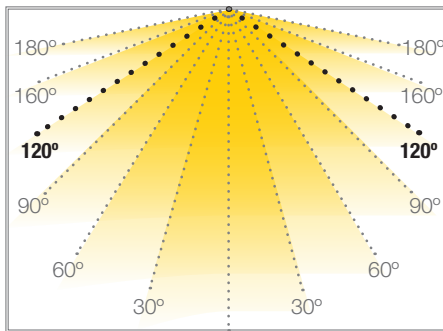

**LOW BRIGHTNESS**

**RUBI**

**FLEXIBLE STRIP**

Ref: 30.009

Amber

Single-coloured "**BASIC**" flexible strip  
IP65 with 60 leds/metre 3528SMD.

**10mm PCB**

Daily recommended use: 18h  
Maximum connection in open circuit: 7.5m  
Maximum connection in closed circuit: 15m  
Estimated lifespan: 30000h \*

\* Depending on the dissipation of the profile, the daily working hours and the external environmental working temperature

Power (W)	4.8W/m
Voltage (V)	12V
Led type	SMD3528
Lumens (Amber)	117 Lm/m
CRI	>55
Light emission	120°
Waterproofing	IP65
N° leds/m	60
Measurements	5000x10x4mm
Cuttable	every 50mm
PCB	10mm
Working temperature	-20°C / +40°C
Apt for	indoor/outdoor
Packaging	1 roll/5m
Guarantee	2 years