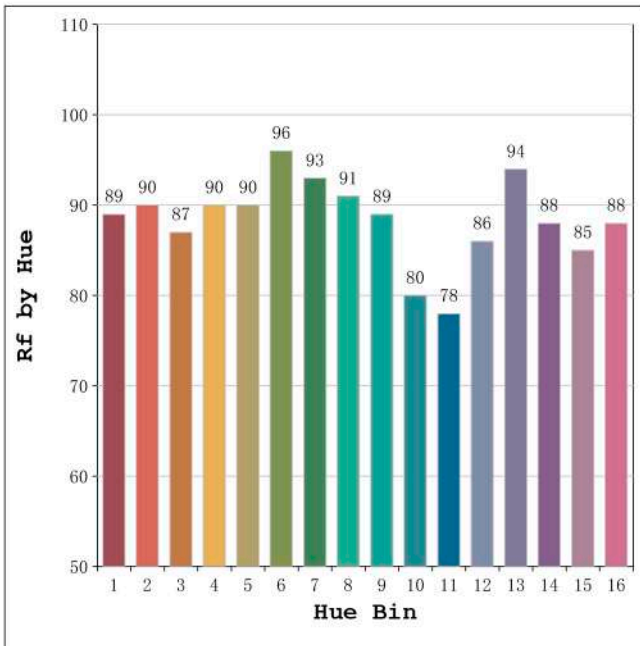

Rf: 88   CCT: 5965 K   u': 0.2028
Rg: 99   Duv: 0.0010   v': 0.4725

Model:Ecoled Canovelles pro 6000K Number: 33.188

Tester:Sergio Carneros

Temperature:25Deg

Manufacturer:Luz Negra S.L

Date:26-5-2021

Humidity:57%

Remarks:100cm de tira flexible