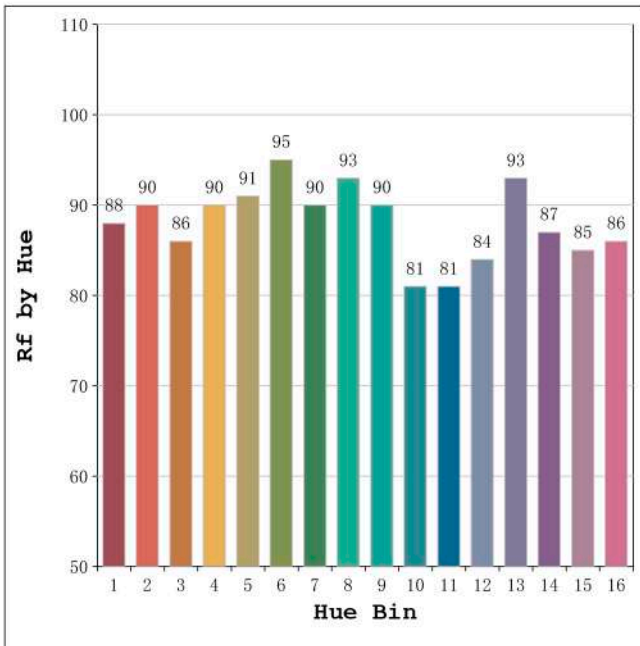

Rf: 88   CCT: 4127 K   u': 0.2214
Rg: 98   Duv: 0.0026   v': 0.5024

Model:Ecoled Canovelles pro 4000K Number: 33.189
Tester:Sergio Carneros   Date:26-5-2021
Temperature:25Deg   Humidity:57%
Manufacturer:Luz Negra.S.L   Remarks:100cm Tira flexible