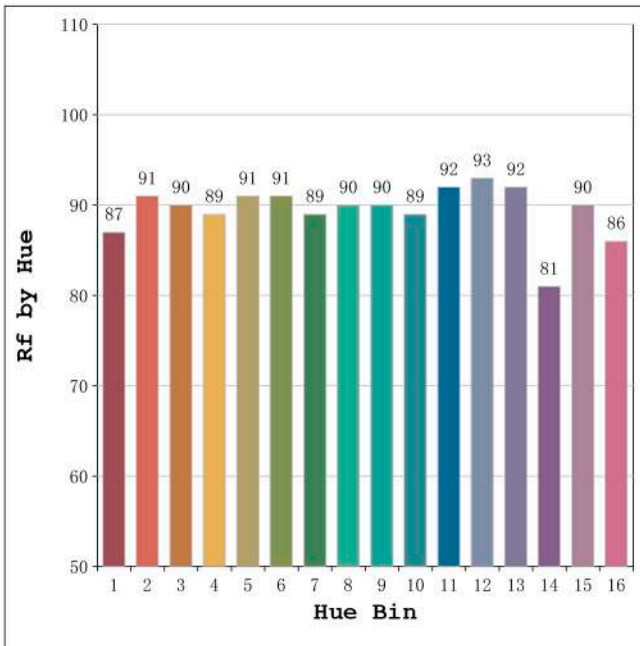

Aprobado por: 

Spectrum Test Report

Color Parameters:

Chromaticity Coordinate:x=0.3226 y=0.3341/u'=0.2028 v'=0.4725
 CCT=5965K(Duv=0.0010) Dominant WL:Ld =492.7nm Purity=3.6%
 Ratio:R=15.5% G=78.4% B=6.1%; Peak WL:Lp=453.6nm FWHM=25.2nm
 Render Index:Ra=92.3 CRI=88.8 TM30:Rf=88 Rg=99
 R1 =93 R2 =96 R3 =95 R4 =91 R5 =91 R6 =90 R7 =94
 R8 =88 R9 =69 R10=87 R11=91 R12=66 R13=94 R14=97 R15=92

Chromaticity Coordinate: $x=0.4642$ $y=0.4334$ $u'=0.2553$ $v'=0.5364$
 CCT=2812K (Duv=0.0078) Dominant WL:Ld =581.4nm Purity=69.5%
 Ratio:R=24.7% G=73.3% B=2.0%; Peak WL:Lp=629.0nm FWHM=166.3nm
 Render Index:Ra=90.2 CRI=86.0 TM30:Rf=90 Rg=93 Lav=608.8nm
 R1 =90 R2 =92 R3 =93 R4 =91 R5 =88 R6 =89 R7 =96
 R8 =83 R9 =56 R10=80 R11=91 R12=70 R13=89 R14=96 R15=85

Photo Parameters:

Flux = 1777 lm Eff. : 98.72 lm/W Fe = 6.124 W Scotopic:2219.1 S/P:1.2486

Electrical parameters:

V = 23.998 V I = 0.7502 A P = 18.00 W PF = 1.000

Status: Integral T = 868 ms Ip = 53655 (82%)

Model:Ecoled Canovelles pro 2800K Number:33.190
 Tester:Sergio Carneros Date:26-5-2021
 Temperature:25Deg Humidity:57%
 Manufacturer:Luz Negra.S.L Remarks:100cm Tira flexible

Rf: 90 CCT: 2812 K u': 0.2553
Rg: 93 Duv: 0.0078 v': 0.5364