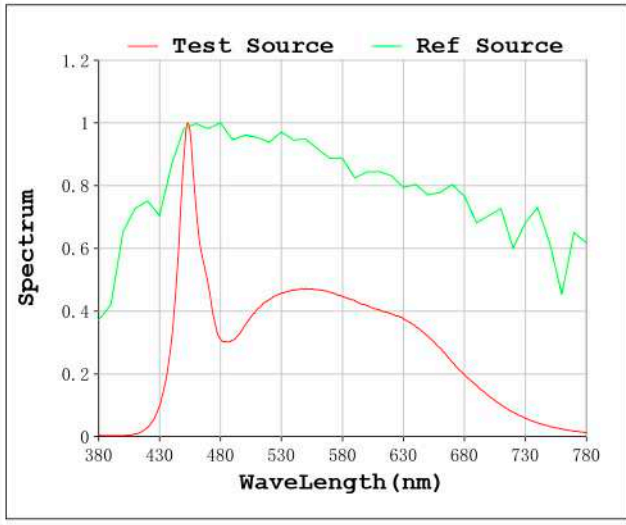

Rf: 88   CCT: 5965 K   u': 0.2028
Rg: 99   Duv: 0.0010   v': 0.4725

Model:Ecoled Canovelles pro 6000K Number: 33.188

Tester:Sergio Carneros

Temperature:25Deg

Manufacturer:Luz Negra S.L

Date:26-5-2021

Humidity:57%

Remarks:100cm de tira flexible