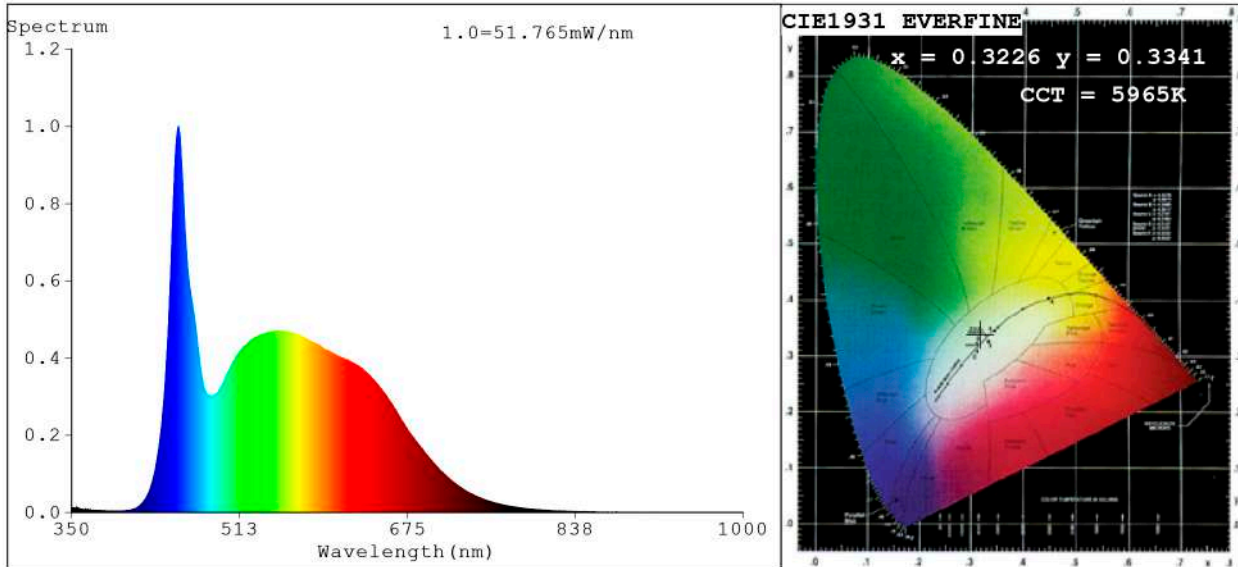

CANOVELLES PRO

FLEXIBLE STRIP

Power (W)	19.2W/m
Voltage (V)	24V
Led type	SMD2216
Lumens ^(6000°K)	1631 Lm/m
Lumens ^(4000°K)	1747 Lm/m
Lumens ^(2800°K)	1777 Lm/m
CRI	>85
Light emission	120°
Waterproofing	IP67 "DUO"
N° leds/m	266
Measurements	5000x10x3mm
Cuttable	every 25mm
PCB	10mm
Working temperature	-20°C / +40°C
Apt for	indoor/outdoor
Packaging	1 roll/5m
Guarantee	3 years

Aprobado por: 

Spectrum Test Report

Color Parameters:

Chromaticity Coordinate:x=0.3226 y=0.3341/u'=0.2028 v'=0.4725
 CCT=5965K(Duv=0.0010) Dominant WL:Ld =492.7nm Purity=3.6%
 Ratio:R=15.5% G=78.4% B=6.1%; Peak WL:Lp=453.6nm FWHM=25.2nm
 Render Index:Ra=92.3 CRI=88.8 TM30:Rf=88 Rg=99
 R1 =93 R2 =96 R3 =95 R4 =91 R5 =91 R6 =90 R7 =94
 R8 =88 R9 =69 R10=87 R11=91 R12=66 R13=94 R14=97 R15=92

Photo Parameters:

Flux = 1631 lm Eff. : 87.25 lm/W Fe = 5.809 W Scotopic:3692.3 S/P:2.2639

Electrical parameters:

V = 23.998 V I = 0.7789 A P = 18.69 W PF = 1.000

Status: Integral T = 574 ms Ip = 47062 (72%)