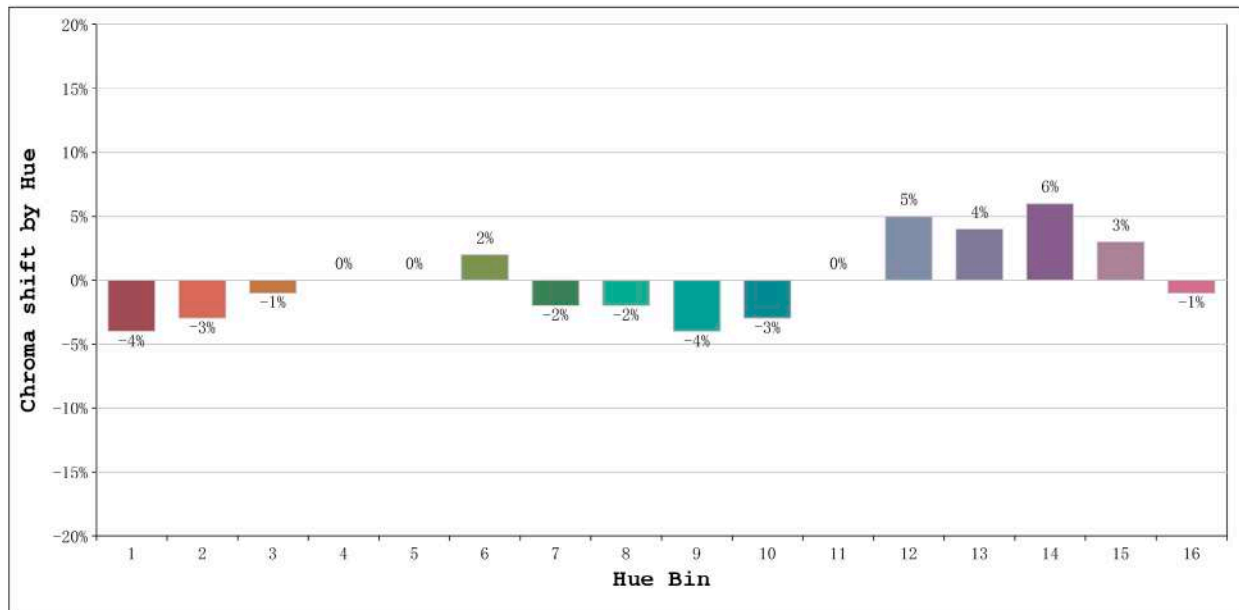

Hue Bin	Hue Angle	Rf	Graphic shift(%)	
			Chroma	Hue
1	0.0° - 22.5°	88	-4	0
2	22.5° - 45.0°	90	-3	2
3	45.0° - 67.5°	86	-1	6
4	67.5° - 90.0°	90	0	4
5	90.0° - 112.5°	91	0	3
6	112.5° - 135.0°	95	2	0
7	135.0° - 157.5°	90	-2	-2
8	157.5° - 180.0°	93	-2	-1
9	180.0° - 202.5°	90	-4	3
10	202.5° - 225.0°	81	-3	10
11	225.0° - 247.5°	81	0	14
12	247.5° - 270.0°	84	5	7
13	270.0° - 292.5°	93	4	0
14	292.5° - 315.0°	87	6	-5
15	315.0° - 337.5°	85	3	-8
16	337.5° - 360.0°	86	-1	-5

Model:Ecoled Canovelles pro 4000K Number: 33.189
Tester:Sergio Carneros Date:26-5-2021
Temperature:25Deg Humidity:57%
Manufacturer:Luz Negra.S.L Remarks:100cm Tira flexible