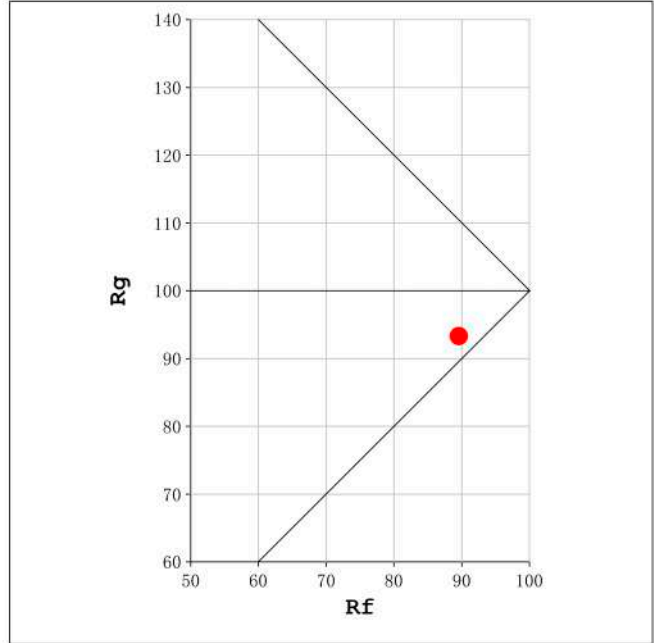

Rf: 90   CCT: 2812 K   u': 0.2553
Rg: 93   Duv: 0.0078   v': 0.5364

Model:Ecoled Canovelles pro 2800K Number:33.190
Tester:Sergio Carneros   Date:26-5-2021
Temperature:25Deg   Humidity:57%
Manufacturer:Luz Negra.S.L   Remarks:100cm Tira flexible