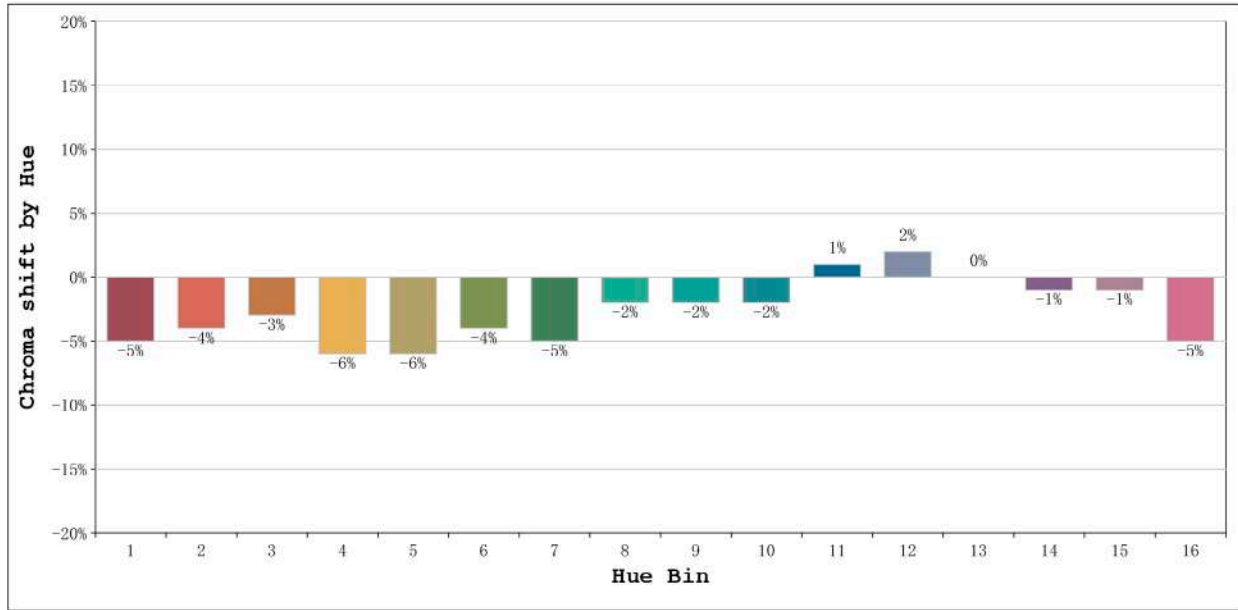

Hue Bin	Hue Angle	Rf	Graphic shift (%)	
			Chroma	Hue
1	0.0° - 22.5°	87	-5	0
2	22.5° - 45.0°	91	-4	0
3	45.0° - 67.5°	90	-3	0
4	67.5° - 90.0°	89	-6	-1
5	90.0° - 112.5°	91	-6	1
6	112.5° - 135.0°	91	-4	3
7	135.0° - 157.5°	89	-5	2
8	157.5° - 180.0°	90	-2	4
9	180.0° - 202.5°	90	-2	4
10	202.5° - 225.0°	89	-2	5
11	225.0° - 247.5°	92	1	5
12	247.5° - 270.0°	93	2	2
13	270.0° - 292.5°	92	0	-6
14	292.5° - 315.0°	81	-1	-10
15	315.0° - 337.5°	90	-1	-3
16	337.5° - 360.0°	86	-5	-4

Model:Ecoled Canovelles pro 2800K Number:33.190
Tester:Sergio Carneros Date:26-5-2021
Temperature:25Deg Humidity:57%
Manufacturer:Luz Negra.S.L Remarks:100cm Tira flexible