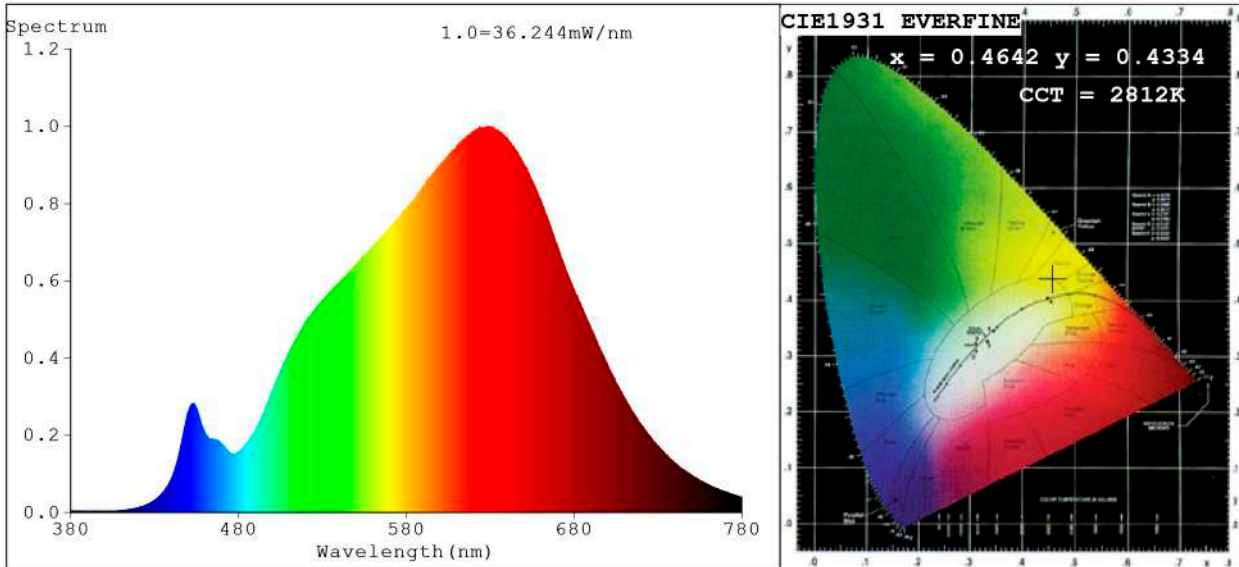

Spectrum Test Report

Color Parameters:

Chromaticity Coordinate: $x=0.4642$ $y=0.4334$ $u'=0.2553$ $v'=0.5364$
CCT=2812K (Duv=0.0078) Dominant WL:Ld =581.4nm Purity=69.5%
Ratio:R=24.7% G=73.3% B=2.0%; Peak WL:Lp=629.0nm FWHM=166.3nm
Render Index:Ra=90.2 CRI=86.0 TM30:Rf=90 Rg=93 Lav=608.8nm
R1 =90 R2 =92 R3 =93 R4 =91 R5 =88 R6 =89 R7 =96
R8 =83 R9 =56 R10=80 R11=91 R12=70 R13=89 R14=96 R15=85

Photo Parameters:

Flux = 1777 lm Eff. : 98.72 lm/W Fe = 6.124 W Scotopic:2219.1 S/P:1.2486

Electrical parameters:

V = 23.998 V I = 0.7502 A P = 18.00 W PF = 1.000

Status: Integral T = 868 ms Ip = 53655 (82%)

Model:Ecoled Canovelles pro 2800K Number:33.190
Tester:Sergio Carneros Date:26-5-2021
Temperature:25Deg Humidity:57%
Manufacturer:Luz Negra.S.L Remarks:100cm Tira flexible