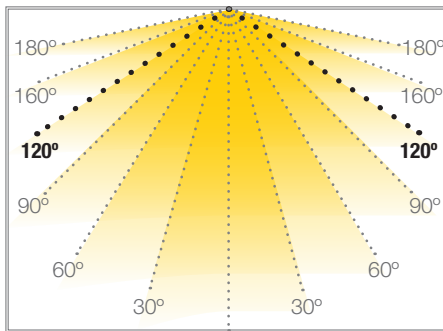

HIGH BRIGHTNESS

Ref: 33.188 6000°K
 Ref: 33.189 4000°K
 Ref: 33.190 2800°K

Single-coloured flexible strip **"PRO WATERPROOF DUO"**
 IP67 with 266 leds/metre 2216SMD.

Heat dissipation tape included.

10mm PCB

CANOVELLES PRO

FLEXIBLE STRIP

Power (W)	19.2W/m
Voltage (V)	24V
Led type	SMD2216
Lumens ^(6000°K)	1631 Lm/m
Lumens ^(4000°K)	1747 Lm/m
Lumens ^(2800°K)	1777 Lm/m
CRI	>85
Light emission	120°
Waterproofing	IP67 "DUO"
N° leds/m	266
Measurements	5000x10x3mm
Cuttable	every 25mm
PCB	10mm
Working temperature	-20°C / +40°C
Apt for	indoor/outdoor
Packaging	1 roll/5m
Guarantee	3 years

Aprobado por: 

Spectrum Test Report

Color Parameters:

Chromaticity Coordinate:x=0.3226 y=0.3341/u'=0.2028 v'=0.4725
 CCT=5965K(Duv=0.0010) Dominant WL:Ld =492.7nm Purity=3.6%
 Ratio:R=15.5% G=78.4% B=6.1%; Peak WL:Lp=453.6nm FWHM=25.2nm
 Render Index:Ra=92.3 CRI=88.8 TM30:Rf=88 Rg=99
 R1 =93 R2 =96 R3 =95 R4 =91 R5 =91 R6 =90 R7 =94
 R8 =88 R9 =69 R10=87 R11=91 R12=66 R13=94 R14=97 R15=92

Photo Parameters:

Flux = 1631 lm Eff. : 87.25 lm/W Fe = 5.809 W Scotopic:3692.3 S/P:2.2639

Electrical parameters:

V = 23.998 V I = 0.7789 A P = 18.69 W PF = 1.000

Status: Integral T = 574 ms Ip = 47062 (72%)