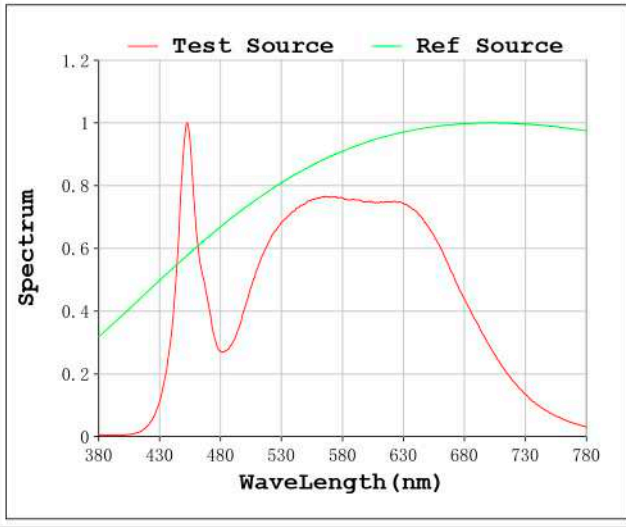

Rf: 88   CCT: 4127 K   u': 0.2214
Rg: 98   Duv: 0.0026   v': 0.5024

Model:Ecoled Canovelles pro 4000K Number: 33.189
Tester:Sergio Carneros   Date:26-5-2021
Temperature:25Deg   Humidity:57%
Manufacturer:Luz Negra.S.L   Remarks:100cm Tira flexible