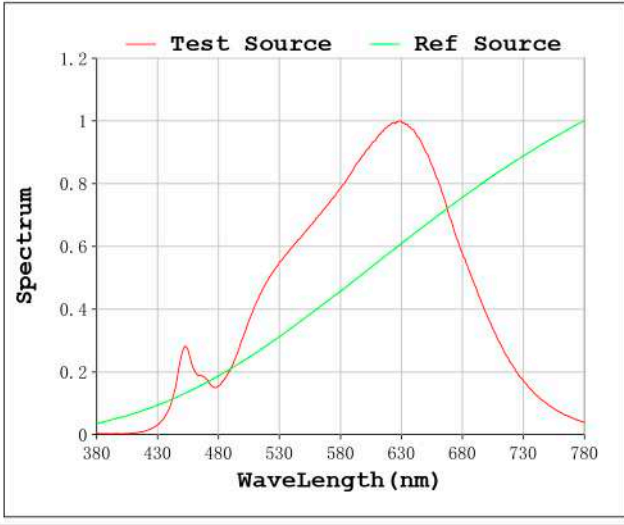

Rf: 90   CCT: 2812 K   u': 0.2553
Rg: 93   Duv: 0.0078   v': 0.5364

Model:Ecoled Canovelles pro 2800K Number:33.190
Tester:Sergio Carneros   Date:26-5-2021
Temperature:25Deg   Humidity:57%
Manufacturer:Luz Negra.S.L   Remarks:100cm Tira flexible