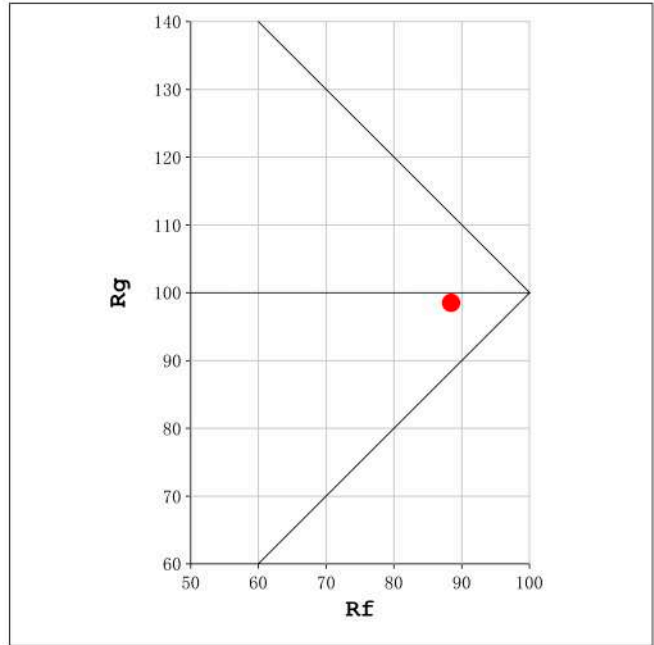

Rf: 88   CCT: 5965 K   u': 0.2028
Rg: 99   Duv: 0.0010   v': 0.4725

Model:Ecoled Canovelles pro 6000K Number: 33.188

Tester:Sergio Carneros

Temperature:25Deg

Manufacturer:Luz Negra S.L

Date:26-5-2021

Humidity:57%

Remarks:100cm de tira flexible