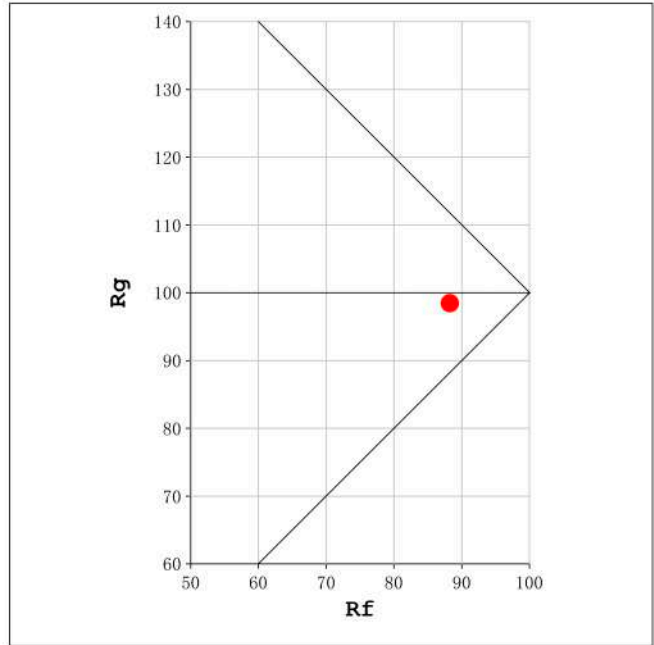

Rf: 88   CCT: 4127 K   u': 0.2214
Rg: 98   Duv: 0.0026   v': 0.5024

Model:Ecoled Canovelles pro 4000K Number: 33.189
Tester:Sergio Carneros   Date:26-5-2021
Temperature:25Deg   Humidity:57%
Manufacturer:Luz Negra.S.L   Remarks:100cm Tira flexible