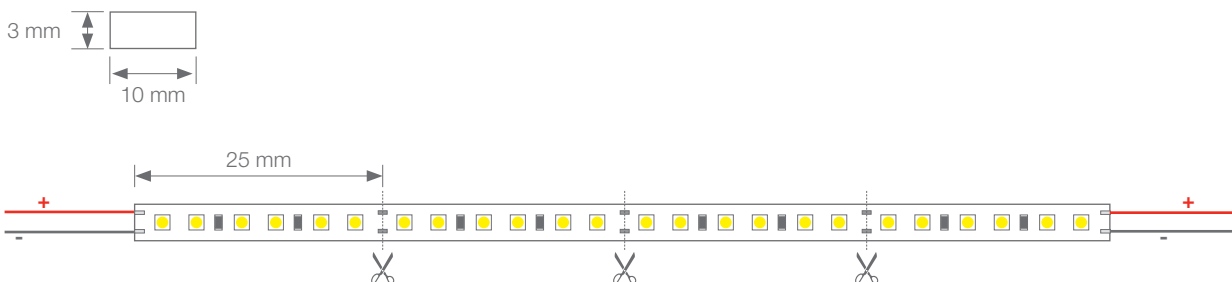

HIGH BRIGHTNESS

Ref: 33.188 6000°K
Ref: 33.189 4000°K
Ref: 33.190 2800°K

Single-coloured flexible strip **"PRO WATERPROOF DUO"**
IP67 with 266 leds/metre 2216SMD.

Heat dissipation tape included.

10mm PCB

Daily recommended use: 18h
Maximum connection in open circuit: 3m
Maximum connection in closed circuit: 6m
Estimated lifespan: 50000h *

* Depending on the dissipation of the profile, the daily working hours and the external environmental working temperature

CANOVELLES PRO

FLEXIBLE STRIP

Power (W)	19.2W/m
Voltage (V)	24V
Led type	SMD2216
Lumens ^(6000°K)	1631 Lm/m
Lumens ^(4000°K)	1747 Lm/m
Lumens ^(2800°K)	1777 Lm/m
CRI	>85
Light emission	120°
Waterproofing	IP67 "DUO"
N° leds/m	266
Measurements	5000x10x3mm
Cuttable	every 25mm
PCB	10mm
Working temperature	-20°C / +40°C
Apt for	indoor/outdoor
Packaging	1 roll/5m
Guarantee	3 years

Aprobado por: