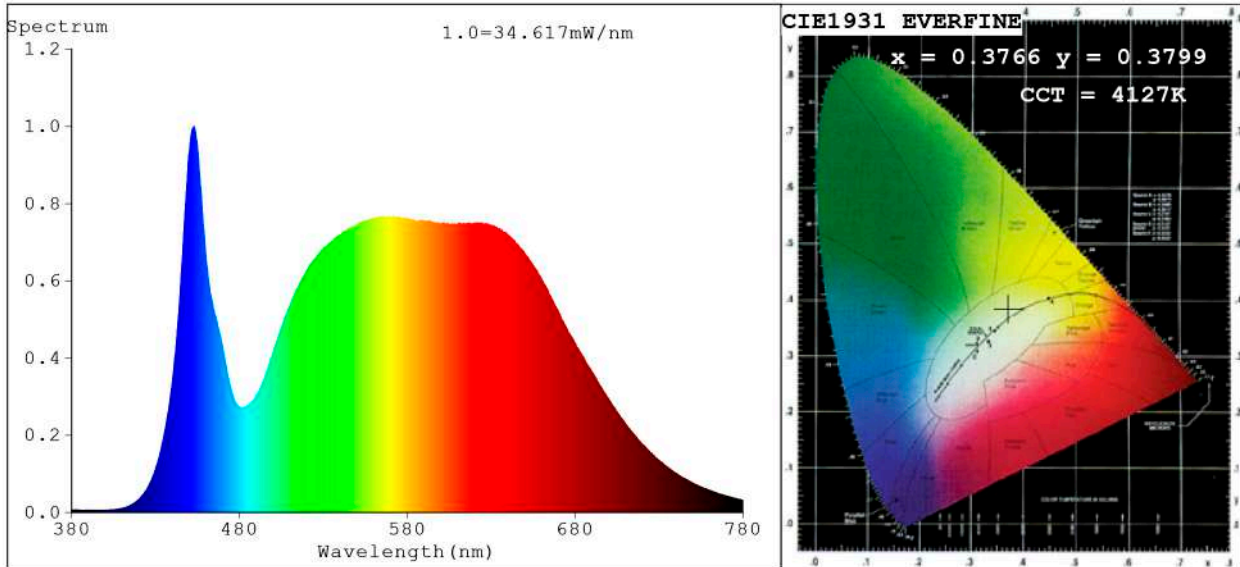

Spectrum Test Report

Color Parameters:

Chromaticity Coordinate: $x=0.3766$ $y=0.3799$ $u'=0.2214$ $v'=0.5024$
CCT=4127K (Duv=0.0026) Dominant WL:Ld =577.2nm Purity=27.0%
Ratio:R=18.6% G=77.7% B=3.7%; Peak WL:Lp=452.9nm FWHM=22.7nm
Render Index:Ra=89.3 CRI=84.6 TM30:Rf=88 Rg=98 Lav=579.0nm
R1 =89 R2 =91 R3 =91 R4 =89 R5 =87 R6 =86 R7 =95
R8 =86 R9 =61 R10=77 R11=87 R12=61 R13=89 R14=95 R15=88

Photo Parameters:

Flux = 1747 lm Eff. : 95.26 lm/W Fe = 5.980 W Scotopic:3061.8 S/P:1.7531

Electrical parameters:

V = 23.998 V I = 0.7640 A P = 18.33 W PF = 1.000

Status: Integral T = 868 ms Ip = 52533 (80%)

Model:Ecoled Canovelles pro 4000K Number: 33.189
Tester:Sergio Carneros Date:26-5-2021
Temperature:25Deg Humidity:57%
Manufacturer:Luz Negra.S.L Remarks:100cm Tira flexible