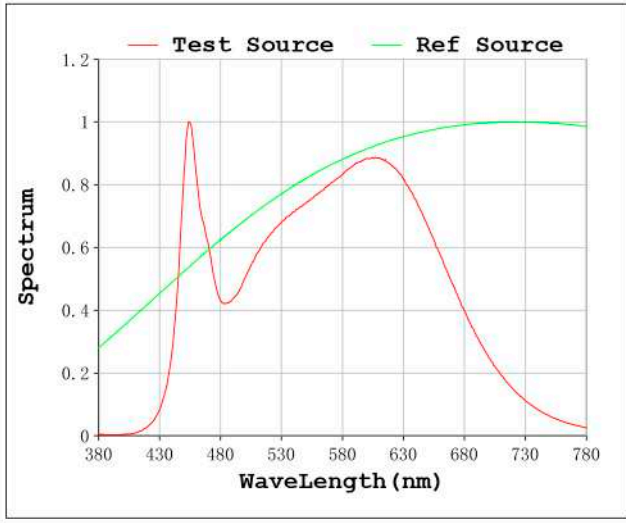

Rf: 88   CCT: 4010 K   u': 0.2250
Rg: 97   Duv: -0.0001   v': 0.5012

Model:Ecoled Canovelles 4000K
Tester:Sergio Carneros
Temperature:25Deg
Manufacturer:Luz Negra S.L

Number: 33.025
Date:25-5-2021
Humidity:57%
Remarks:100cm de tira flexible