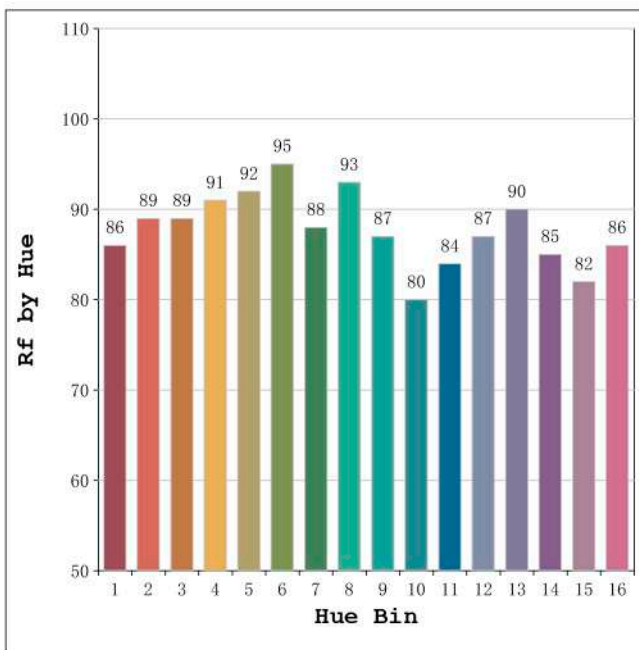

Spectrum Test Report

Color Parameters:

Chromaticity Coordinate: $x=0.3799$ $y=0.3761$ / $u'=0.2250$ $v'=0.5012$
 CCT=4010K (Duv=-0.0001) Dominant WL: $\lambda_d = 579.1$ nm Purity=26.9%
 Ratio: R=19.6% G=75.9% B=4.5%; Peak WL: $\lambda_p = 454.6$ nm FWHM=29.7nm
 Render Index: Ra=91.8 CRI=88.5 AvgR=88.5 TM30: Rf=88 Rg=97
 R1 =92 R2 =97 R3 =98 R4 =89 R5 =91 R6 =94 R7 =91
 R8 =82 R9 =58 R10=92 R11=90 R12=70 R13=94 R14=99 R15=89

Photo Parameters:

Flux = 1480 lm Eff. : 81.48 lm/W Fe = 5.017 W Scotopic: 2684.1 S/P: 1.8139

Electrical parameters:

V = 23.998 V I = 0.7568 A P = 18.16 W PF = 1.000

WHITE: ANSI_4000K

Status: Integral T = 1047 ms Ip = 48692 (74%)

Model: Ecoled Canovelles 4000K	Number: 33.025
Tester: Sergio Carneros	Date: 25-5-2021
Temperature: 25Deg	Humidity: 57%
Manufacturer: Luz Negra S.L	Remarks: 100cm de tira flexible

Rf: 88 CCT: 4010 K u': 0.2250
Rg: 97 Duv: -0.0001 v': 0.5012

Model:Ecoled Canovelles 4000K
Tester:Sergio Carneros
Temperature:25Deg
Manufacturer:Luz Negra S.L

Number: 33.025
Date:25-5-2021
Humidity:57%
Remarks:100cm de tira flexible

Hue Bin	Hue Angle	Rf	Graphic shift (%)	
			Chroma	Hue
1	0.0° - 22.5°	86	-5	1
2	22.5° - 45.0°	89	-3	3
3	45.0° - 67.5°	89	-1	4
4	67.5° - 90.0°	91	-2	1
5	90.0° - 112.5°	92	-3	0
6	112.5° - 135.0°	95	-1	0
7	135.0° - 157.5°	88	-5	1
8	157.5° - 180.0°	93	-2	2
9	180.0° - 202.5°	87	-2	7
10	202.5° - 225.0°	80	0	11
11	225.0° - 247.5°	84	3	11
12	247.5° - 270.0°	87	6	2
13	270.0° - 292.5°	90	2	-5
14	292.5° - 315.0°	85	3	-8
15	315.0° - 337.5°	82	0	-8
16	337.5° - 360.0°	86	-3	-4