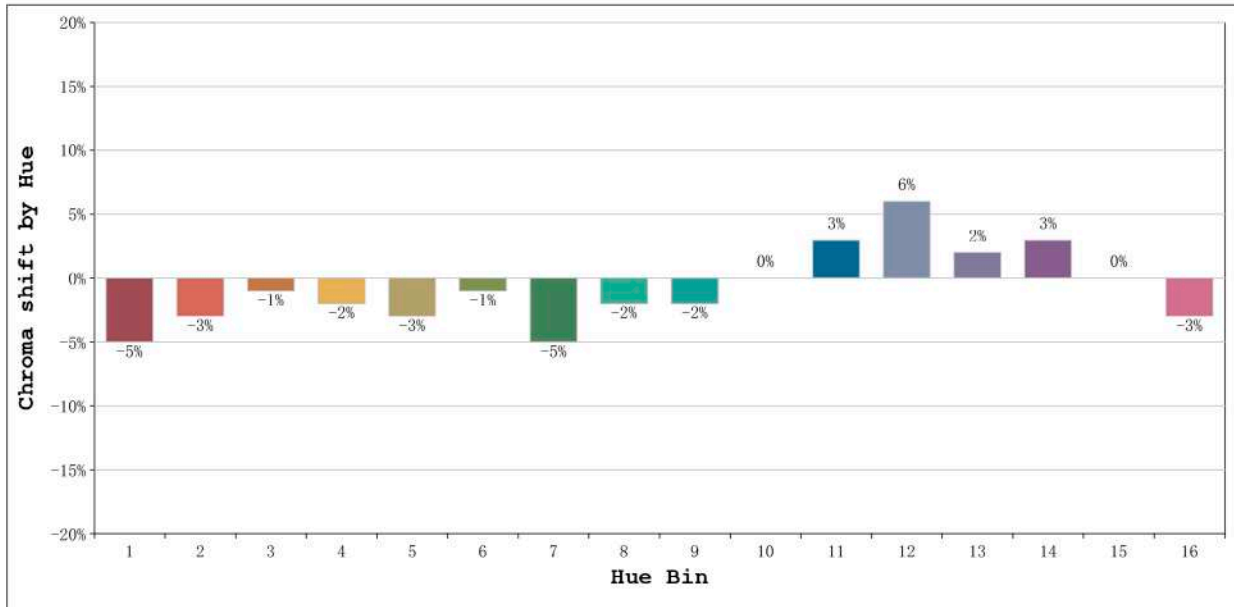

Hue Bin	Hue Angle	Rf	Graphic shift (%)	
			Chroma	Hue
1	0.0° - 22.5°	86	-5	1
2	22.5° - 45.0°	89	-3	3
3	45.0° - 67.5°	89	-1	4
4	67.5° - 90.0°	91	-2	1
5	90.0° - 112.5°	92	-3	0
6	112.5° - 135.0°	95	-1	0
7	135.0° - 157.5°	88	-5	1
8	157.5° - 180.0°	93	-2	2
9	180.0° - 202.5°	87	-2	7
10	202.5° - 225.0°	80	0	11
11	225.0° - 247.5°	84	3	11
12	247.5° - 270.0°	87	6	2
13	270.0° - 292.5°	90	2	-5
14	292.5° - 315.0°	85	3	-8
15	315.0° - 337.5°	82	0	-8
16	337.5° - 360.0°	86	-3	-4

Model:Ecoled Canovelles 4000K
Tester:Sergio Carneros
Temperature:25Deg
Manufacturer:Luz Negra S.L

Number: 33.025
Date:25-5-2021
Humidity:57%
Remarks:100cm de tira flexible