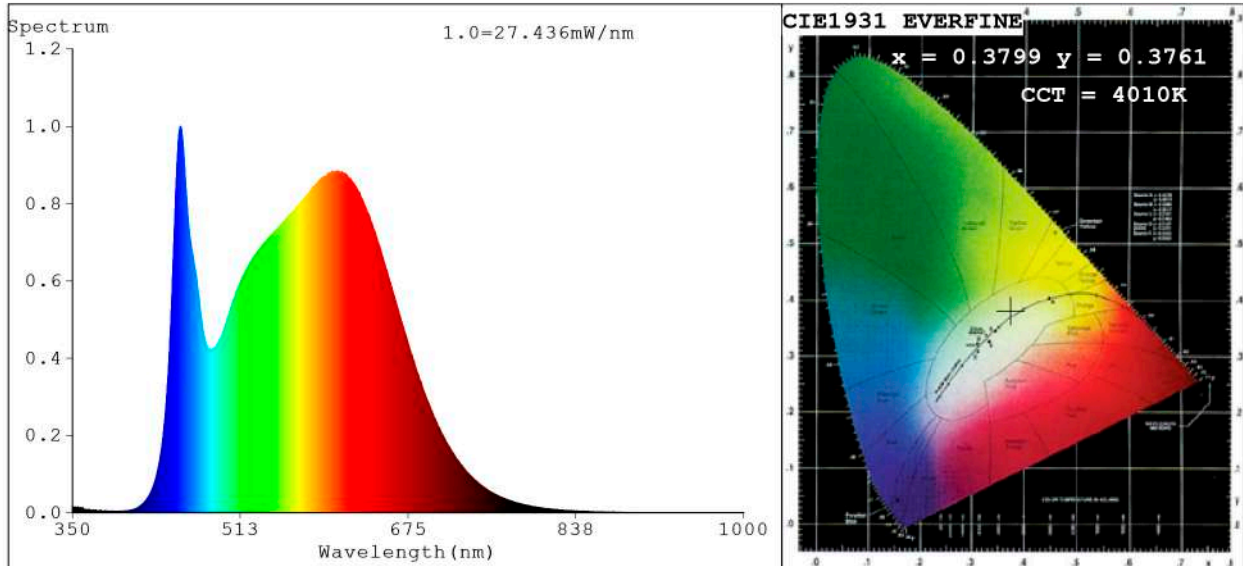

Spectrum Test Report

Color Parameters:

Chromaticity Coordinate: $x=0.3799$ $y=0.3761$ / $u'=0.2250$ $v'=0.5012$
 CCT=4010K (Duv=-0.0001) Dominant WL: $\lambda_d = 579.1$ nm Purity=26.9%
 Ratio: R=19.6% G=75.9% B=4.5%; Peak WL: $\lambda_p = 454.6$ nm FWHM=29.7nm
 Render Index: Ra=91.8 CRI=88.5 AvgR=88.5 TM30: Rf=88 Rg=97
 R1 =92 R2 =97 R3 =98 R4 =89 R5 =91 R6 =94 R7 =91
 R8 =82 R9 =58 R10=92 R11=90 R12=70 R13=94 R14=99 R15=89

Photo Parameters:

Flux = 1480 lm Eff. : 81.48 lm/W Fe = 5.017 W Scotopic: 2684.1 S/P: 1.8139

Electrical parameters:

V = 23.998 V I = 0.7568 A P = 18.16 W PF = 1.000

WHITE: ANSI_4000K

Status: Integral T = 1047 ms Ip = 48692 (74%)