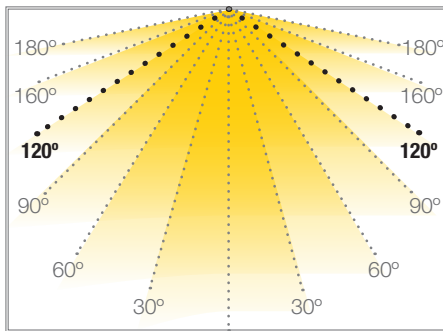

HIGH BRIGHTNESS

CANOVELLES

FLEXIBLE STRIP

Ref: 33.025

4000°K

Single-coloured flexible strip **"PRO WATERPROOF DUO"**
IP67 with 240 leds/metre 2216SMD.

Heat dissipation tape included.

10mm PCB

Power (W)	19.2W/m
Voltage (V)	24V
Led type	SMD2216
Lumens (4000°K)	1400 Lm/m
CRI	>85
Light emission	120°
Waterproofing	IP67 "DUO"
N° leds/m	240
Measurements	5000x10x3mm
Cutable	every 25mm
PCB	10mm
Working temperature	-20°C / +40°C
Apt for	indoor/outdoor
Packaging	1 roll/5m
Guarantee	3 years

Spectrum Test Report

Color Parameters:

Chromaticity Coordinate: $x=0.3799$ $y=0.3761$ / $u'=0.2250$ $v'=0.5012$
 CCT=4010K (Duv=-0.0001) Dominant WL: $\lambda_d = 579.1$ nm Purity=26.9%
 Ratio: R=19.6% G=75.9% B=4.5%; Peak WL: $\lambda_p = 454.6$ nm FWHM=29.7nm
 Render Index: Ra=91.8 CRI=88.5 AvgR=88.5 TM30: Rf=88 Rg=97
 R1 =92 R2 =97 R3 =98 R4 =89 R5 =91 R6 =94 R7 =91
 R8 =82 R9 =58 R10=92 R11=90 R12=70 R13=94 R14=99 R15=89

Photo Parameters:

Flux = 1480 lm Eff. : 81.48 lm/W Fe = 5.017 W Scotopic: 2684.1 S/P: 1.8139

Electrical parameters:

V = 23.998 V I = 0.7568 A P = 18.16 W PF = 1.000

WHITE: ANSI_4000K

Status: Integral T = 1047 ms Ip = 48692 (74%)