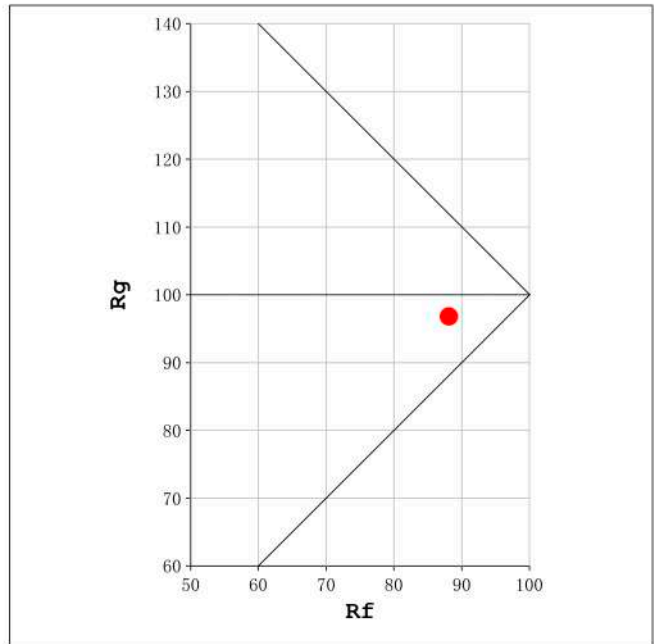

Rf: 88   CCT: 4010 K   u': 0.2250
Rg: 97   Duv: -0.0001   v': 0.5012

Model:Ecoled Canovelles 4000K
Tester:Sergio Carneros
Temperature:25Deg
Manufacturer:Luz Negra S.L

Number: 33.025
Date:25-5-2021
Humidity:57%
Remarks:100cm de tira flexible