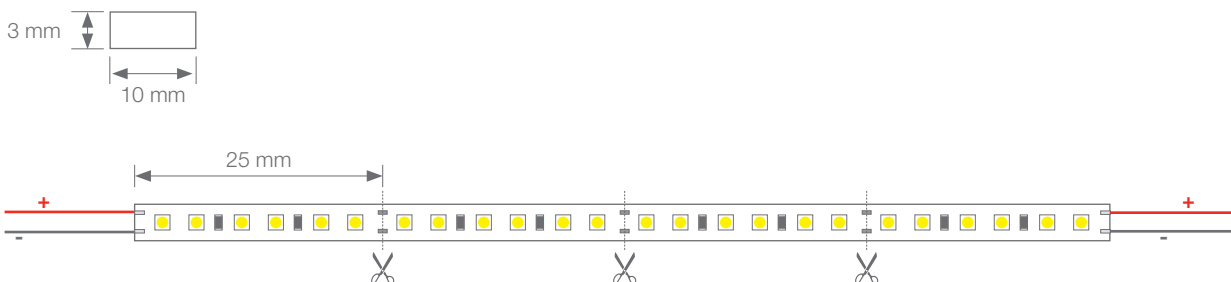

BARCELONA
C/ Carles Buhigues, 13
08420 Canovelles
Info@luznegra.net
Tel: +34 938 402 598

MADRID
C/ Adaptación, 27
28906 Getafe
centro@luznegra.net
Tel: +34 916 416 081

PARIS
113 Avenue Joffre
77450 Esbly
france@luznegra.net
Tel: +33 (0) 160 426 585