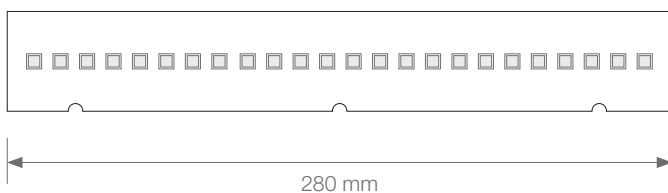

### NICHIA led.

For a correct dissipation of this model, a led profile and heat dissipation tape will be required.

This allows us to use different types of optics with various light emitting angles.

 mA	 120°	 IP20	 indoor	 18h máx.
350/500/700 milliamps				work

Power (W)	4.79W / 6.97W / 9.97W
Intensity (I)	350mA / 500mA / 700mA
Lumens (5000°K)	890 Lm / 1255 Lm / 1715 Lm
Lumens (4000°K)	820 Lm / 1150 Lm / 1570 Lm
Lumens (3000°K)	780 Lm / 1100 Lm / 1500 Lm
Colour temperature	5000°K / 4000°K / 3000°K
Light emission	120°
Waterproofing	IP20
CRI	>85
Measurements	280x40x1.6mm
Cuttable	no
Working temperature	-20°C / +75°C
1-10V	yes
DALI/PUSH	yes
Power supply	not included
Connecting cable	needed (but not included)
Fixing clip	needed (but not included)
Packaging	1 unit
Guarantee	5 years