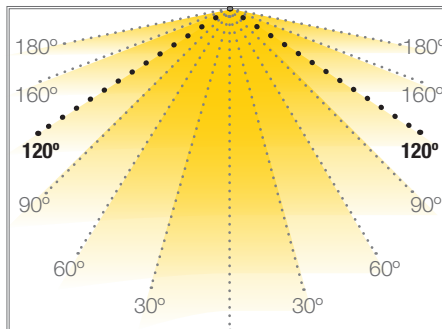

## RIGID LED TRIP CC

Ref: 36.018      3000°K  
 Ref: 36.019      4000°K  
 Ref: 36.020      5000°K

Single coloured rigid led strips IP20 with 30 leds.  
 3030SMD.

### NICHIA led.

For a correct dissipation of this model, a led profile and heat dissipation tape will be required.

This allows us to use different types of optics with various light emitting angles.

 mA	 120°	 IP20	 indoor	 18h máx.
350/500/700 milliamps				work

Power (W)	4.79W / 6.97W / 9.97W
Intensity (I)	350mA / 500mA / 700mA
Lumens (5000°K)	890 Lm / 1255 Lm / 1715 Lm
Lumens (4000°K)	820 Lm / 1150 Lm / 1570 Lm
Lumens (3000°K)	780 Lm / 1100 Lm / 1500 Lm
Colour temperature	5000°K / 4000°K / 3000°K
Light emission	120°
Waterproofing	IP20
CRI	>85
Measurements	280x40x1.6mm
Cuttable	no
Working temperature	-20°C / +75°C
1-10V	yes
DALI/PUSH	yes
Power supply	not included
Connecting cable	needed (but not included)
Fixing clip	needed (but not included)
Packaging	1 unit
Guarantee	5 years