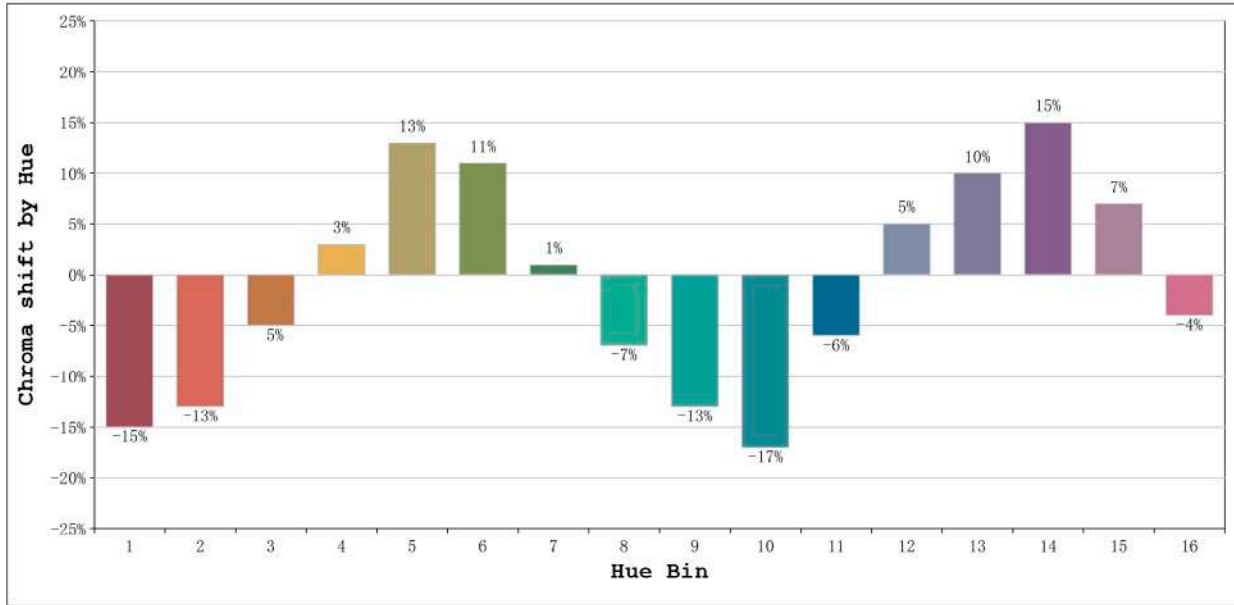

Hue Bin	Hue Angle	Rf	Graphic shift(%)	
			Chroma	Hue
1	0.0° - 22.5°	70	-15	-3
2	22.5° - 45.0°	67	-13	11
3	45.0° - 67.5°	50	-5	24
4	67.5° - 90.0°	55	3	22
5	90.0° - 112.5°	69	13	14
6	112.5° - 135.0°	82	11	-1
7	135.0° - 157.5°	80	1	-10
8	157.5° - 180.0°	77	-7	-9
9	180.0° - 202.5°	76	-13	-1
10	202.5° - 225.0°	59	-17	17
11	225.0° - 247.5°	48	-6	30
12	247.5° - 270.0°	57	5	24
13	270.0° - 292.5°	77	10	9
14	292.5° - 315.0°	76	15	-3
15	315.0° - 337.5°	74	7	-14
16	337.5° - 360.0°	69	-4	-14

Model:Ecoled Topacio 6000K
Tester:Sergio Carneros
Temperature:28Deg
Manufacturer:Luz Negra S.L

Number: 30.103
Date:
Humidity:46%
Remarks:100cm de tira flexible