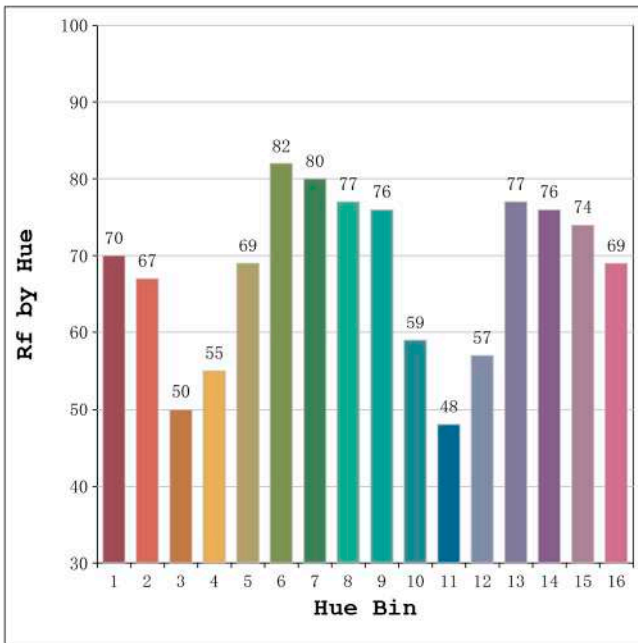

Spectrum Test Report

Color Parameters:

Chromaticity Coordinate: $x=0.3214$ $y=0.3221$ $u'=0.2066$ $v'=0.4659$
 CCT=6073K(Duv=-0.0048) Dominant WL:Ld =478.1nm Purity=5.1%
 Ratio:R=13.4% G=83.0% B=3.5%;;Peak WL:Lp=448.8nm FWHM=18.7nm
 Render Index:Ra=73.0 CRI=64.0 TM30:Rf=68 Rg=95
 R1 =74 R2 =76 R3 =74 R4 =75 R5 =74 R6 =66 R7 =80
 R8 =65 R9 =0 R10=40 R11=73 R12=41 R13=73 R14=85 R15=72

Photo Parameters:

Flux = 1509 lm Eff. : 110.32 lm/W Fe = 4.796 W Scotopic:2909.4 S/P:1.9279

Electrical parameters:

V = 11.998 V I = 1.140 A P = 13.68 W PF = 1.000

WHITE:OUT

Status: Integral T = 446 ms Ip = 39796 (61%)

Model:Ecoled Topacio 6000K	Number: 30.103
Tester:Sergio Carneros	Date:
Temperature:28Deg	Humidity:46%
Manufacturer:Luz Negra S.L	Remarks:100cm de tira flexible

Rf: 68 CCT: 6073 K u': 0.2066
Rg: 95 Duv: -0.0048 v': 0.4659

Model:Ecoled Topacio 6000K
Tester:Sergio Carneros
Temperature:28Deg
Manufacturer:Luz Negra S.L

Number: 30.103
Date:
Humidity:46%
Remarks:100cm de tira flexible

Hue Bin	Hue Angle	Rf	Graphic shift(%)	
			Chroma	Hue
1	0.0° - 22.5°	70	-15	-3
2	22.5° - 45.0°	67	-13	11
3	45.0° - 67.5°	50	-5	24
4	67.5° - 90.0°	55	3	22
5	90.0° - 112.5°	69	13	14
6	112.5° - 135.0°	82	11	-1
7	135.0° - 157.5°	80	1	-10
8	157.5° - 180.0°	77	-7	-9
9	180.0° - 202.5°	76	-13	-1
10	202.5° - 225.0°	59	-17	17
11	225.0° - 247.5°	48	-6	30
12	247.5° - 270.0°	57	5	24
13	270.0° - 292.5°	77	10	9
14	292.5° - 315.0°	76	15	-3
15	315.0° - 337.5°	74	7	-14
16	337.5° - 360.0°	69	-4	-14