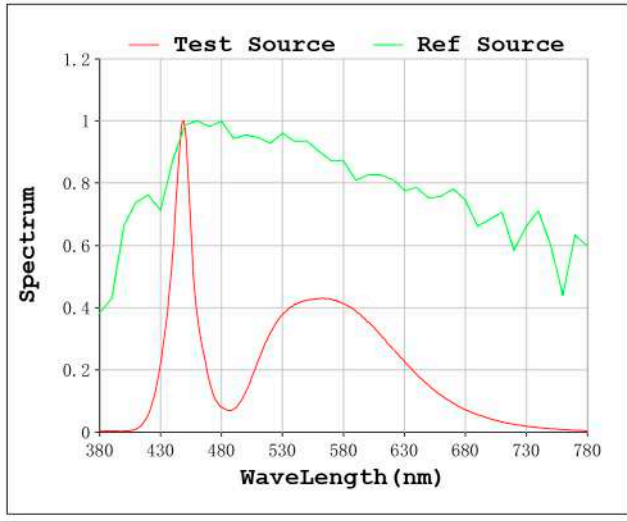

Rf: 68   CCT: 6073 K   u': 0.2066
Rg: 95   Duv: -0.0048   v': 0.4659

Model:Ecoled Topacio 6000K
Tester:Sergio Carneros
Temperature:28Deg
Manufacturer:Luz Negra S.L

Number: 30.103
Date:
Humidity:46%
Remarks:100cm de tira flexible