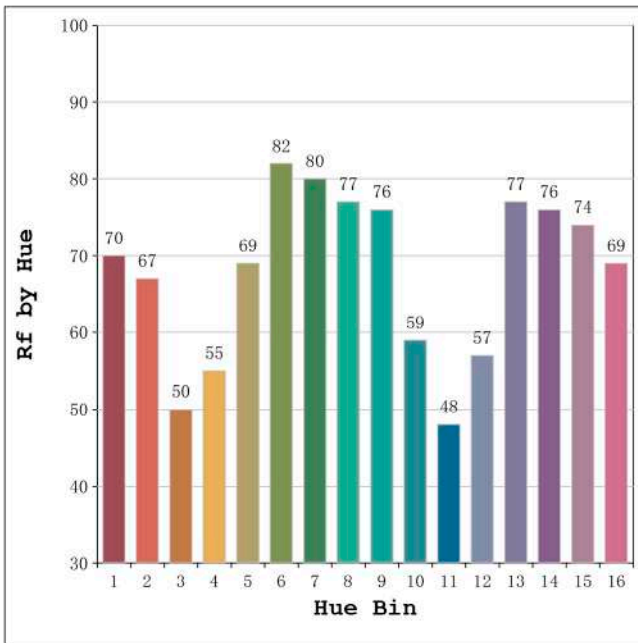

Spectrum Test Report

Color Parameters:

Chromaticity Coordinate: $x=0.3214$ $y=0.3221$ $u'=0.2066$ $v'=0.4659$
 CCT=6073K(Duv=-0.0048) Dominant WL:Ld =478.1nm Purity=5.1%
 Ratio:R=13.4% G=83.0% B=3.5%; Peak WL:Lp=448.8nm FWHM=18.7nm
 Render Index:Ra=73.0 CRI=64.0 TM30:Rf=68 Rg=95
 R1 =74 R2 =76 R3 =74 R4 =75 R5 =74 R6 =66 R7 =80
 R8 =65 R9 =0 R10=40 R11=73 R12=41 R13=73 R14=85 R15=72

Photo Parameters:

Flux = 1509 lm Eff. : 110.32 lm/W Fe = 4.796 W Scotopic:2909.4 S/P:1.9279

Electrical parameters:

V = 11.998 V I = 1.140 A P = 13.68 W PF = 1.000

WHITE:OUT

Status: Integral T = 446 ms Ip = 39796 (61%)

Model:Ecoled Topacio 6000K	Number: 30.103
Tester:Sergio Carneros	Date:
Temperature:28Deg	Humidity:46%
Manufacturer:Luz Negra S.L	Remarks:100cm de tira flexible

Rf: 68 CCT: 6073 K u': 0.2066
Rg: 95 Duv: -0.0048 v': 0.4659

Model:Ecoled Topacio 6000K
Tester:Sergio Carneros
Temperature:28Deg
Manufacturer:Luz Negra S.L

Number: 30.103
Date:
Humidity:46%
Remarks:100cm de tira flexible

Hue Bin	Hue Angle	Rf	Graphic shift(%)	
			Chroma	Hue
1	0.0° - 22.5°	70	-15	-3
2	22.5° - 45.0°	67	-13	11
3	45.0° - 67.5°	50	-5	24
4	67.5° - 90.0°	55	3	22
5	90.0° - 112.5°	69	13	14
6	112.5° - 135.0°	82	11	-1
7	135.0° - 157.5°	80	1	-10
8	157.5° - 180.0°	77	-7	-9
9	180.0° - 202.5°	76	-13	-1
10	202.5° - 225.0°	59	-17	17
11	225.0° - 247.5°	48	-6	30
12	247.5° - 270.0°	57	5	24
13	270.0° - 292.5°	77	10	9
14	292.5° - 315.0°	76	15	-3
15	315.0° - 337.5°	74	7	-14
16	337.5° - 360.0°	69	-4	-14