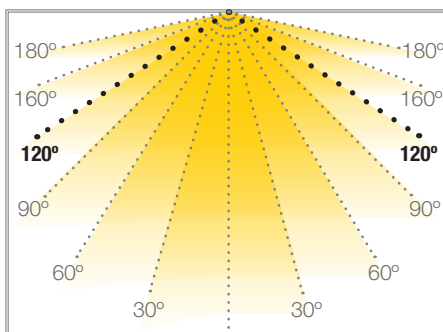

MEDIUM BRIGHTNESS

TOPACIO

FLEXIBLE STRIP

Ref: 30.103

6000°K

Single-coloured "**BASIC**" flexible strip
IP20 with 144 leds/metre 3528SMD.

Requires use with led profile to permit dissipation.

10mm PCB

Power (W)	14W/m
Voltage (V)	12V
Led type	SMD3528
Lumens ^(2800°K)	1500 Lm/m
Light emission	120°
Waterproofing	IP20
N° leds/m	144
Measurements	5000x10x4mm
Cuttable	every 20mm
PCB	10mm
Working temperature	-20°C / +40°C
Apt for	indoor
Packaging	1 roll/5m
Guarantee	2 years

Spectrum Test Report

Color Parameters:

Chromaticity Coordinate: $x=0.3214$ $y=0.3221$ $u'=0.2066$ $v'=0.4659$
 CCT=6073K(Duv=-0.0048) Dominant WL:Ld =478.1nm Purity=5.1%
 Ratio:R=13.4% G=83.0% B=3.5%; Peak WL:Lp=448.8nm FWHM=18.7nm
 Render Index:Ra=73.0 CRI=64.0 TM30:Rf=68 Rg=95
 R1 =74 R2 =76 R3 =74 R4 =75 R5 =74 R6 =66 R7 =80
 R8 =65 R9 =0 R10=40 R11=73 R12=41 R13=73 R14=85 R15=72

Photo Parameters:

Flux = 1509 lm Eff. : 110.32 lm/W Fe = 4.796 W Scotopic:2909.4 S/P:1.9279

Electrical parameters:

V = 11.998 V I = 1.140 A P = 13.68 W PF = 1.000

WHITE:OUT

Status: Integral T = 446 ms Ip = 39796 (61%)