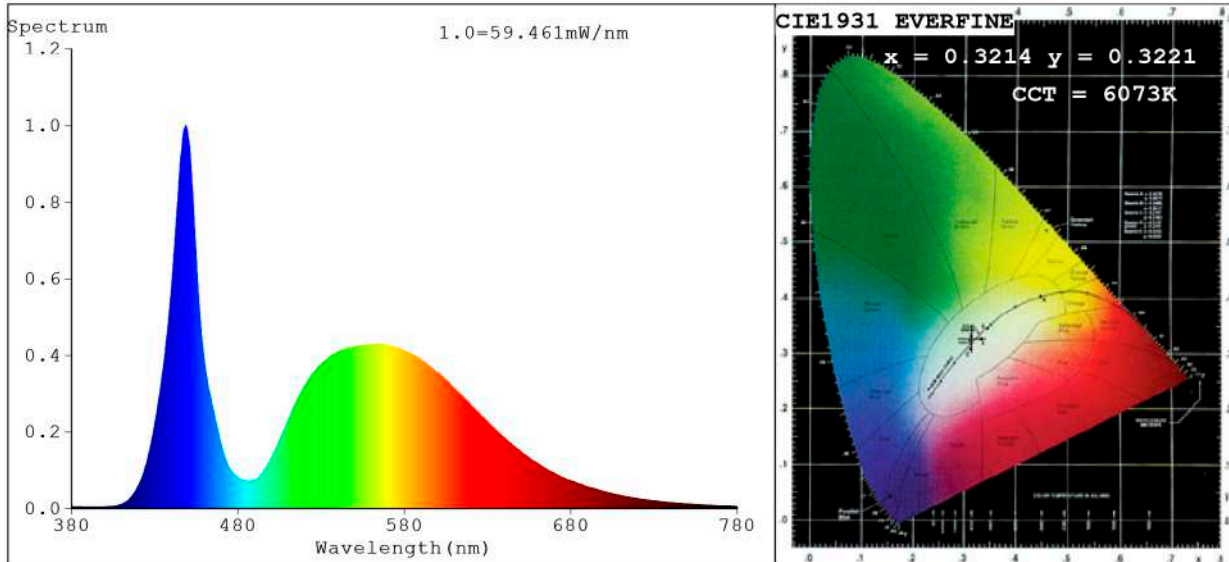

Spectrum Test Report

Color Parameters:

Chromaticity Coordinate: $x=0.3214$ $y=0.3221$ $u'=0.2066$ $v'=0.4659$
 CCT=6073K(Duv=-0.0048) Dominant WL:Ld =478.1nm Purity=5.1%
 Ratio:R=13.4% G=83.0% B=3.5%; Peak WL:Lp=448.8nm FWHM=18.7nm
 Render Index:Ra=73.0 CRI=64.0 TM30:Rf=68 Rg=95
 R1 =74 R2 =76 R3 =74 R4 =75 R5 =74 R6 =66 R7 =80
 R8 =65 R9 =0 R10=40 R11=73 R12=41 R13=73 R14=85 R15=72

Photo Parameters:

Flux = 1509 lm Eff. : 110.32 lm/W Fe = 4.796 W Scotopic:2909.4 S/P:1.9279

Electrical parameters:

V = 11.998 V I = 1.140 A P = 13.68 W PF = 1.000

WHITE:OUT

Status: Integral T = 446 ms Ip = 39796 (61%)