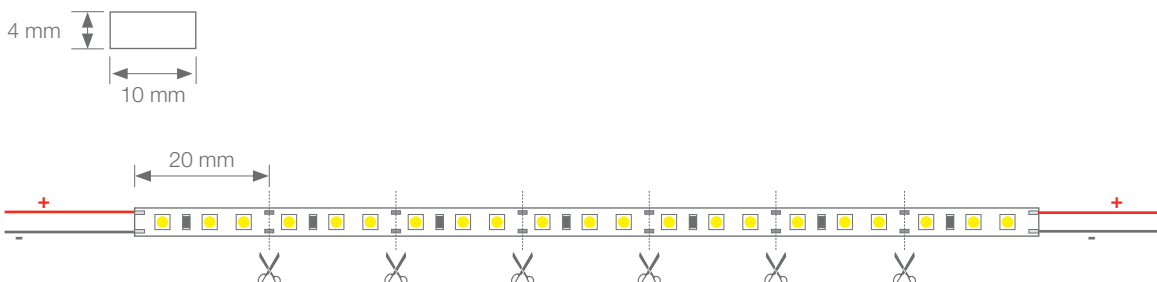

BARCELONA
C/ Carles Buhigues, 13
08420 Canovelles
Info@luznegra.net
Tel: +34 938 402 598

MADRID
C/ Minas, 35-37
28923 Alcorcón
centro@luznegra.net
Tel: +34 916 416 081

PARIS
113 Avenue Joffre
77450 Esbly
france@luznegra.net
Tel: +33 (0) 160 426 585