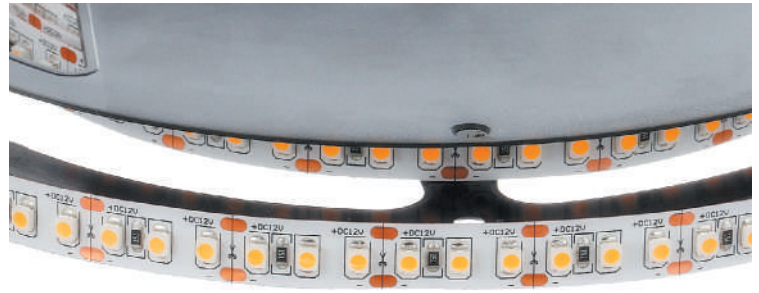

MEDIUM BRIGHTNESS

TOPACIO

FLEXIBLE STRIP

Ref: 30.103

6000°K

Single-coloured "**BASIC**" flexible strip
IP20 with 144 leds/metre 3528SMD.

Requires use with led profile to permit dissipation.

10mm PCB

Daily recommended use: 12h
Maximum connection in open circuit: 5m
Maximum connection in closed circuit: 10m
Estimated lifespan: 30000h *

* Depending on the dissipation of the profile, the daily working hours and the external environmental working temperature

Power (W)	14W/m
Voltage (V)	12V
Led type	SMD3528
Lumens ^(2800°K)	1500 Lm/m
Light emission	120°
Waterproofing	IP20
N° leds/m	144
Measurements	5000x10x4mm
Cuttable	every 20mm
PCB	10mm
Working temperature	-20°C / +40°C
Apt for	indoor
Packaging	1 roll/5m
Guarantee	2 years

Photo Parameters:

Flux = 1509 lm Eff. : 110.32 lm/W Fe = 4.796 W Scotopic:2909.4 S/P:1.9279

Electrical parameters:

V = 11.998 V I = 1.140 A P = 13.68 W PF = 1.000

WHITE:OUT

Status: Integral T = 446 ms Ip = 39796 (61%)