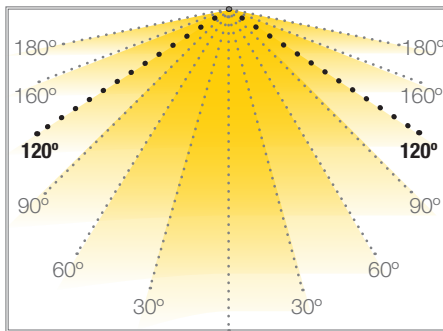

LOW BRIGHTNESS

ZIRCON

FLEXIBLE STRIP

Ref: 30.104

3000°K

Single-coloured "BASIC" flexible strip
IP20 with 60 leds/metre 3528SMD.

8mm PCB

Daily recommended use: 12h
Maximum connection in open circuit: 7.5m
Maximum connection in closed circuit: 15m
Estimated lifespan: 30000h *

* Depending on the dissipation of the profile, the daily working hours and the external environmental working temperature

Power (W)	4.8W/m
Voltage (V)	12V
Led type	SMD3528
Lumens (3000°K)	450 Lm/m
CRI	>80
Light emission	120°
Waterproofing	IP20
N° leds/m	60
Measurements	5000x8x2.1mm
Cuttable	every 50mm
PCB	8mm
Working temperature	-20°C / +40°C
Apt for	indoor
Packaging	1 roll/5m
Guarantee	2 years

Spectrum Test Report

Color Parameters:

Chromaticity Coordinate: $x=0.4275$ $y=0.3919$ / $u'=0.2498$ $v'=0.5151$
 CCT=3063K (Duv=-0.0036) Dominant WL: $\lambda_d = 584.0nm$ Purity=45.9%
 Ratio: R=23.0% G=74.0% B=2.9% ; Peak WL: $\lambda_p = 605.5nm$ FWHM=127.6nm
 Render Index: Ra=84.0 CRI=79.3 TM30: Rf=82 Rg=97
 R1 =84 R2 =94 R3 =95 R4 =81 R5 =84 R6 =92 R7 =82
 R8 =61 R9 =15 R10=85 R11=81 R12=73 R13=87 R14=98 R15=77

Photo Parameters:

Flux = 479.8 lm Eff. : 101.11 lm/W Fe = 1.485 W Scotopic: 677.79 S/P: 1.4127

Electrical parameters:

V = 11.998 V I = 0.3955 A P = 4.745 W PF = 1.000

Status: Integral T = 2000 ms Ip = 34012 (52%)