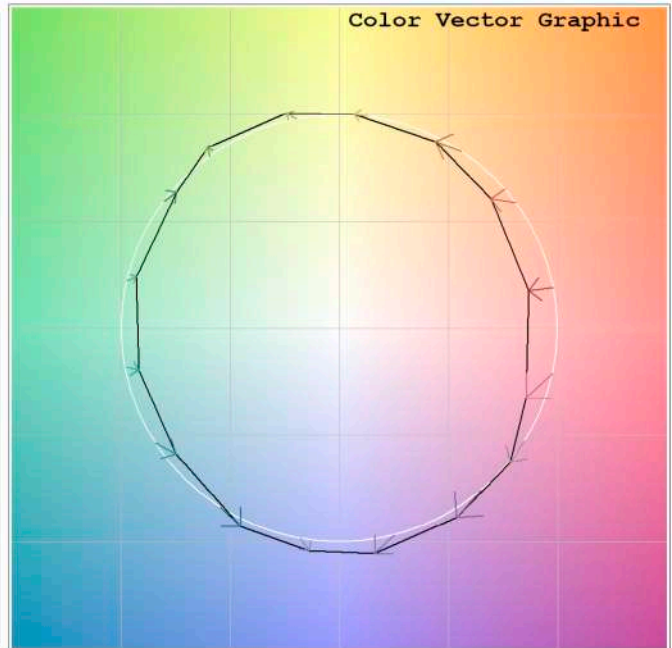

Rf: 82   CCT: 3063 K   u': 0.2498
Rg: 97   Duv: -0.0036   v': 0.5151

Model:Ecoled Zircón 3000K
Tester:Sergio Carneros
Temperature:20Deg
Manufacturer:Luz Negra

Number: 30.104
Date:2022-02-15 08:45:49
Humidity:50%
Remarks:100cm de tira flexible