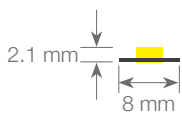

BARCELONA
C/ Carles Buigues, 13
08420 Canovelles
Info@luznegra.net
Tel: +34 938 402 598

MADRID
C/ Adaptación, 27
28906 Getafe
centro@luznegra.net
Tel: +34 916 416 081

PARIS
113 Avenue Joffre
77450 Esbly
france@luznegra.net
Tel: +33 (0) 160 426 585