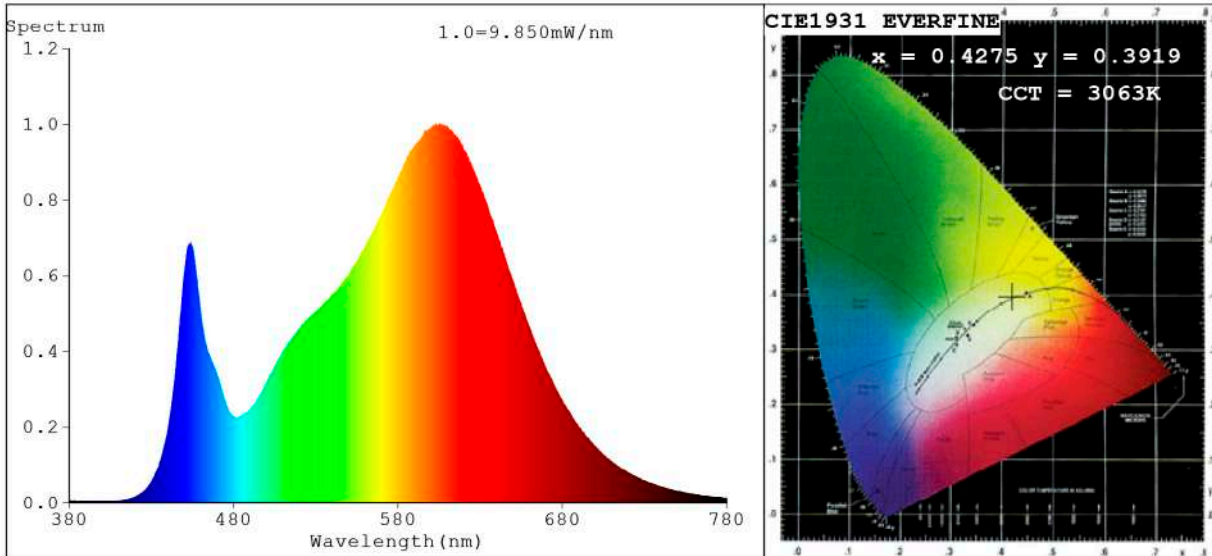

* Depending on the dissipation of the profile, the daily working hours and the external environmental working temperature

Power (W)	4.8W/m
Voltage (V)	12V
Led type	SMD3528
Lumens (3000°K)	450 Lm/m
CRI	>80
Light emission	120°
Waterproofing	IP20
N° leds/m	60
Measurements	5000x8x2.1mm
Cuttable	every 50mm
PCB	8mm
Working temperature	-20°C / +40°C
Apt for	indoor
Packaging	1 roll/5m
Guarantee	2 years

Spectrum Test Report

Color Parameters:

Chromaticity Coordinate: $x=0.4275$ $y=0.3919$ / $u'=0.2498$ $v'=0.5151$
 CCT=3063K (Duv=-0.0036) Dominant WL: $\lambda_d = 584.0nm$ Purity=45.9%
 Ratio: R=23.0% G=74.0% B=2.9% ; Peak WL: $\lambda_p = 605.5nm$ FWHM=127.6nm
 Render Index: Ra=84.0 CRI=79.3 TM30: Rf=82 Rg=97
 R1 =84 R2 =94 R3 =95 R4 =81 R5 =84 R6 =92 R7 =82
 R8 =61 R9 =15 R10=85 R11=81 R12=73 R13=87 R14=98 R15=77

Photo Parameters:

Flux = 479.8 lm Eff. : 101.11 lm/W Fe = 1.485 W Scotopic: 677.79 S/P: 1.4127

Electrical parameters:

V = 11.998 V I = 0.3955 A P = 4.745 W PF = 1.000

Status: Integral T = 2000 ms Ip = 34012 (52%)