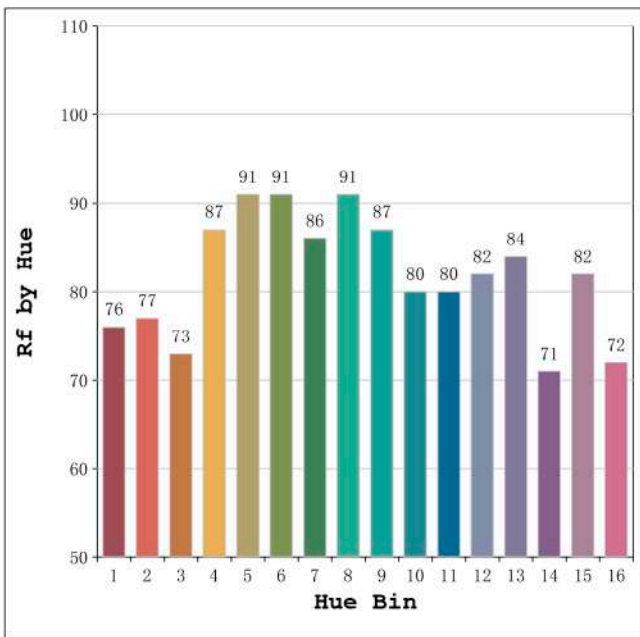

Spectrum Test Report

Color Parameters:

Chromaticity Coordinate: $x=0.4275$ $y=0.3919$ / $u'=0.2498$ $v'=0.5151$
 CCT=3063K (Duv=-0.0036) Dominant WL: $\lambda_d = 584.0nm$ Purity=45.9%
 Ratio: R=23.0% G=74.0% B=2.9% ; Peak WL: $\lambda_p = 605.5nm$ FWHM=127.6nm
 Render Index: Ra=84.0 CRI=79.3 TM30: Rf=82 Rg=97
 R1 =84 R2 =94 R3 =95 R4 =81 R5 =84 R6 =92 R7 =82
 R8 =61 R9 =15 R10=85 R11=81 R12=73 R13=87 R14=98 R15=77

Photo Parameters:

Flux = 479.8 lm Eff. : 101.11 lm/W Fe = 1.485 W Scotopic: 677.79 S/P: 1.4127

Electrical parameters:

V = 11.998 V I = 0.3955 A P = 4.745 W PF = 1.000

Status: Integral T = 2000 ms Ip = 34012 (52%)

Model: Ecoled Zircón 3000K
 Tester: Sergio Carneros
 Temperature: 20Deg
 Manufacturer: Luz Negra

Number: 30.104
 Date: 2022-02-15 08:45:49
 Humidity: 50%
 Remarks: 100cm de tira flexible

Rf: 82 CCT: 3063 K u': 0.2498
Rg: 97 Duv: -0.0036 v': 0.5151

Model:Ecoled Zircón 3000K
Tester:Sergio Carneros
Temperature:20Deg
Manufacturer:Luz Negra

Number: 30.104
Date:2022-02-15 08:45:49
Humidity:50%
Remarks:100cm de tira flexible

Hue Bin	Hue Angle	Rf	Graphic shift(%)	
			Chroma	Hue
1	0.0° - 22.5°	76	-10	1
2	22.5° - 45.0°	77	-7	8
3	45.0° - 67.5°	73	-2	12
4	67.5° - 90.0°	87	0	6
5	90.0° - 112.5°	91	4	4
6	112.5° - 135.0°	91	4	-1
7	135.0° - 157.5°	86	-1	-6
8	157.5° - 180.0°	91	-3	-1
9	180.0° - 202.5°	87	-5	3
10	202.5° - 225.0°	80	-4	10
11	225.0° - 247.5°	80	2	13
12	247.5° - 270.0°	82	5	5
13	270.0° - 292.5°	84	7	-10
14	292.5° - 315.0°	71	4	-16
15	315.0° - 337.5°	82	0	-11
16	337.5° - 360.0°	72	-9	-12