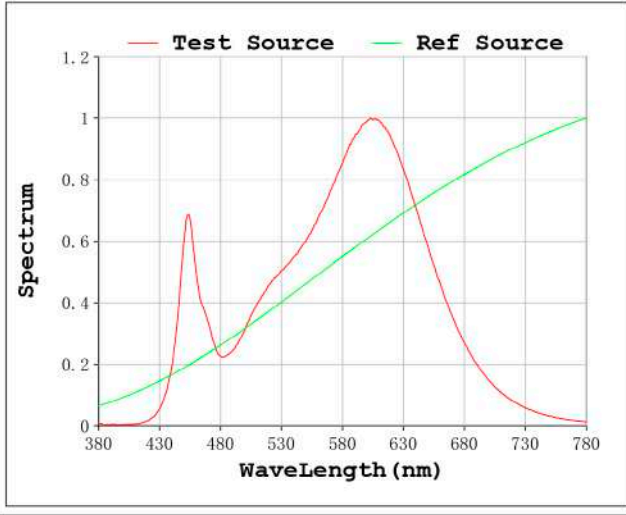

Rf: 82   CCT: 3063 K   u': 0.2498
Rg: 97   Duv: -0.0036   v': 0.5151

Model:Ecoled Zircón 3000K
Tester:Sergio Carneros
Temperature:20Deg
Manufacturer:Luz Negra

Number: 30.104
Date:2022-02-15 08:45:49
Humidity:50%
Remarks:100cm de tira flexible