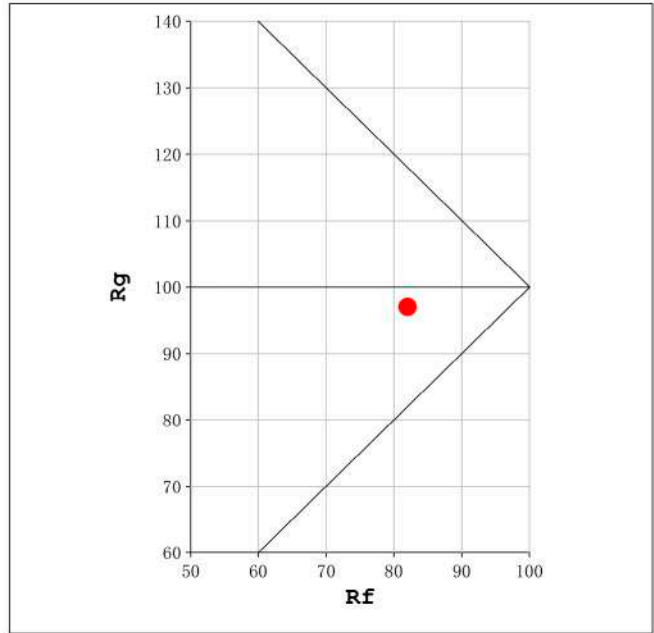

Rf: 82   CCT: 3063 K   u': 0.2498
Rg: 97   Duv: -0.0036   v': 0.5151

Model:Ecoled Zircón 3000K
Tester:Sergio Carneros
Temperature:20Deg
Manufacturer:Luz Negra

Number: 30.104
Date:2022-02-15 08:45:49
Humidity:50%
Remarks:100cm de tira flexible