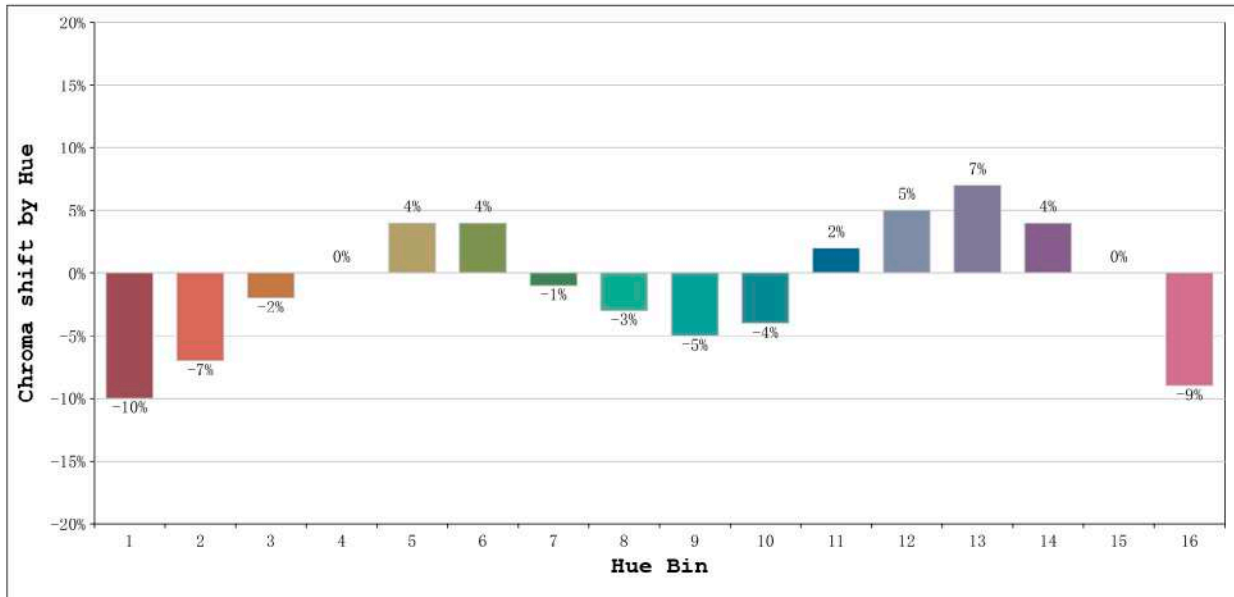

Spectrum Test Report

Color Parameters:

Chromaticity Coordinate: $x=0.4275$ $y=0.3919$ / $u'=0.2498$ $v'=0.5151$
 CCT=3063K (Duv=-0.0036) Dominant WL: $\lambda_d = 584.0nm$ Purity=45.9%
 Ratio: R=23.0% G=74.0% B=2.9% ; Peak WL: $\lambda_p = 605.5nm$ FWHM=127.6nm
 Render Index: Ra=84.0 CRI=79.3 TM30: Rf=82 Rg=97
 R1 =84 R2 =94 R3 =95 R4 =81 R5 =84 R6 =92 R7 =82
 R8 =61 R9 =15 R10=85 R11=81 R12=73 R13=87 R14=98 R15=77

Model: Ecoled Zircón 3000K
 Tester: Sergio Carneros
 Temperature: 20Deg
 Manufacturer: Luz Negra

Number: 30.104
 Date: 2022-02-15 08:45:49
 Humidity: 50%
 Remarks: 100cm de tira flexible

Rf: 82 CCT: 3063 K u': 0.2498
Rg: 97 Duv: -0.0036 v': 0.5151

Model:Ecoled Zircón 3000K
Tester:Sergio Carneros
Temperature:20Deg
Manufacturer:Luz Negra

Number: 30.104
Date:2022-02-15 08:45:49
Humidity:50%
Remarks:100cm de tira flexible

Hue Bin	Hue Angle	Rf	Graphic shift(%)	
			Chroma	Hue
1	0.0° - 22.5°	76	-10	1
2	22.5° - 45.0°	77	-7	8
3	45.0° - 67.5°	73	-2	12
4	67.5° - 90.0°	87	0	6
5	90.0° - 112.5°	91	4	4
6	112.5° - 135.0°	91	4	-1
7	135.0° - 157.5°	86	-1	-6
8	157.5° - 180.0°	91	-3	-1
9	180.0° - 202.5°	87	-5	3
10	202.5° - 225.0°	80	-4	10
11	225.0° - 247.5°	80	2	13
12	247.5° - 270.0°	82	5	5
13	270.0° - 292.5°	84	7	-10
14	292.5° - 315.0°	71	4	-16
15	315.0° - 337.5°	82	0	-11
16	337.5° - 360.0°	72	-9	-12