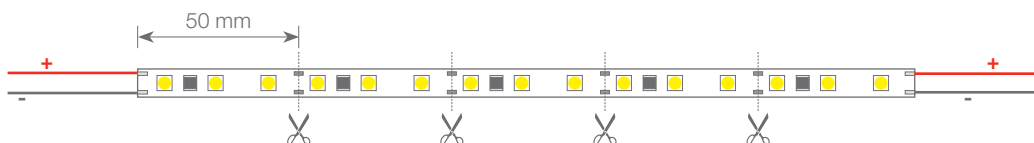

BARCELONA
C/ Carles Buigues, 13
08420 Canovelles
Info@luznegra.net
Tel: +34 938 402 598

MADRID
C/ Adaptación, 27
28906 Getafe
centro@luznegra.net
Tel: +34 916 416 081

PARIS
113 Avenue Joffre
77450 Esbly
france@luznegra.net
Tel: +33 (0) 160 426 585