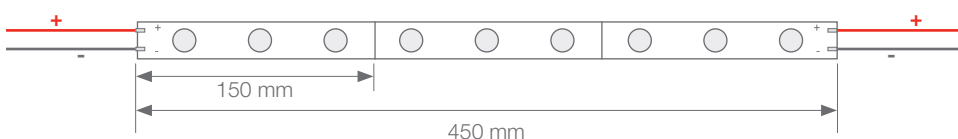

BARCELONA
C/ Carles Buhigues, 13
08420 Canovelles
Info@luznegra.net
Tel: +34 938 402 598

MADRID
C/ Adaptación, 27
28906 Getafe
centro@luznegra.net
Tel: +34 916 416 081

PARIS
113 Avenue Joffre
77450 Esbly
france@luznegra.net
Tel: +33 (0) 160 426 585