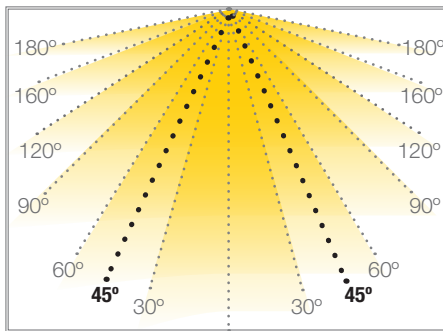

It can be combined with Paris XL led profile for the manufacturing of luminaires and wallwasher.

Daily recommended use: 18h

power

45°

voltage

IP43

trabajo

Power (W)	10W
Voltage (V)	12V
Lumens	400Lm
Colour temp.	RGB
Light emission	45°
Waterproofing	IP43
CRI	>40
Measurements	450x22x16mm
Cuttable	every 150mm
Working temp.	-20°C / +40°C
Sequencer	you need, not included
Power supply	not included
Connecting cable	in the extremes
Fixing	double sided adhesive tape (not included)
Packaging	1 unit
Guarantee	2 years