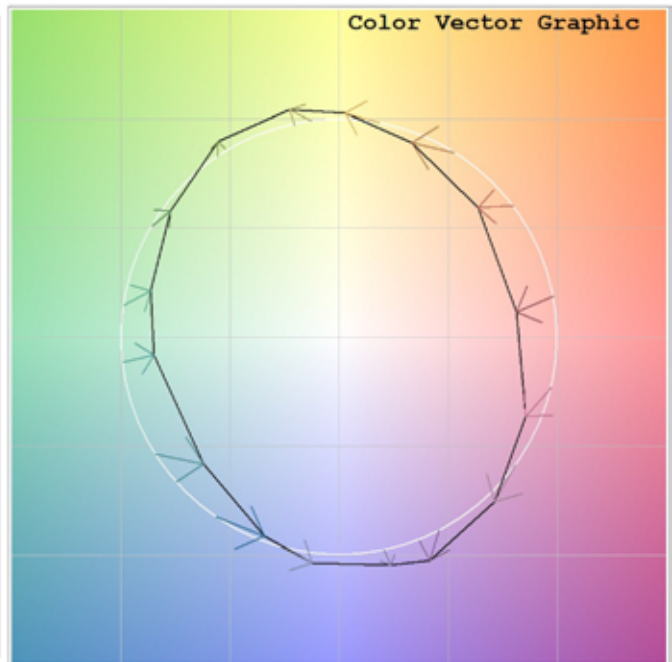

Rf: 72   CCT: 6287 K   u': 0.1957
Rg: 91   Duv: 0.0074   v': 0.4746

Model:Ecoled Boxled slim
Tester:Sercio Carenros
Temperature:Deg
Manufacturer:Luz Negra S.L

Number: 37.001
Date:2025-01-10 09:50:10
Humidity:40%
Remarks:tira rigida boxled de 333mm