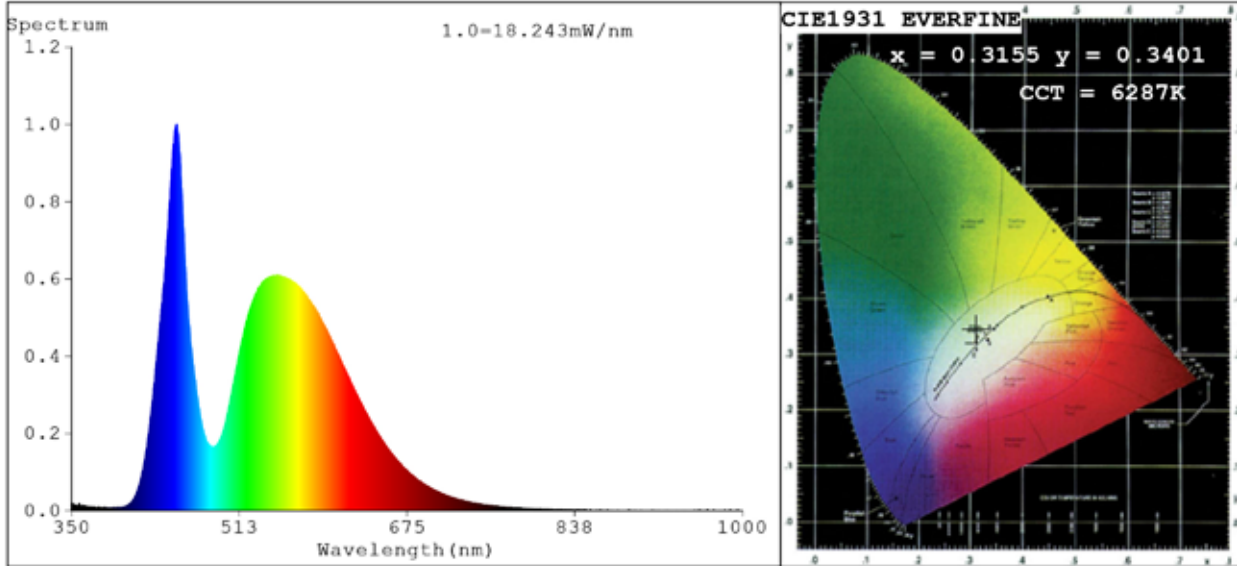

**PARIS**  
113 Avenue Joffre  
77450 Esbly  
france@luznegra.net  
Tel: +33 (0) 160 426 585

**Spectrum Test Report**

**Color Parameters:**

Chromaticity Coordinate:  $x=0.3155$   $y=0.3401$  /  $u'=0.1957$   $v'=0.4746$   
 CCT=6287K (Duv=0.0074) Dominant WL:Ld =496.7nm Purity=5.6%  
 Ratio:R=12.0% G=83.9% B=4.1%; Peak WL:Lp=451.9nm FWHM=27.4nm  
 Render Index:Ra=72.5 CRI=63.8 TM30:Rf=72 Rg=91  
 R1 =69 R2 =76 R3 =80 R4 =73 R5 =70 R6 =68 R7 =83  
 R8 =60 R9 =0 R10=43 R11=69 R12=44 R13=70 R14=89 R15=64