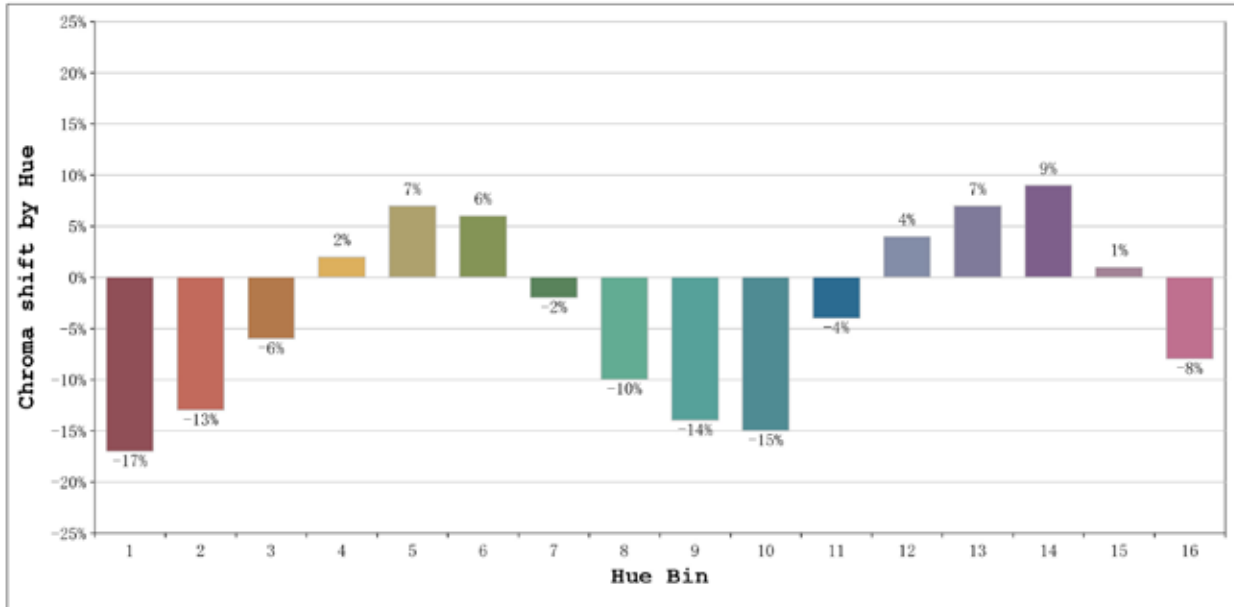

Hue Bin	Hue Angle	Rf	Graphic shift(%)	
			Chroma	Hue
1	0.0° - 22.5°	66	-17	-3
2	22.5° - 45.0°	69	-13	8
3	45.0° - 67.5°	59	-6	19
4	67.5° - 90.0°	68	2	16
5	90.0° - 112.5°	80	7	9
6	112.5° - 135.0°	88	6	-3
7	135.0° - 157.5°	81	-2	-9
8	157.5° - 180.0°	75	-10	-8
9	180.0° - 202.5°	76	-14	0
10	202.5° - 225.0°	64	-15	16
11	225.0° - 247.5°	60	-4	23
12	247.5° - 270.0°	72	4	15
13	270.0° - 292.5°	86	7	2
14	292.5° - 315.0°	78	9	-10
15	315.0° - 337.5°	71	1	-18
16	337.5° - 360.0°	64	-8	-14

Model:Ecoled Boxled slim
Tester:Sercio Carenros
Temperature:Deg
Manufacturer:Luz Negra S.L

Number: 37.001
Date:2025-01-10 09:50:10
Humidity:40%
Remarks:tira rigida boxled de 333mm