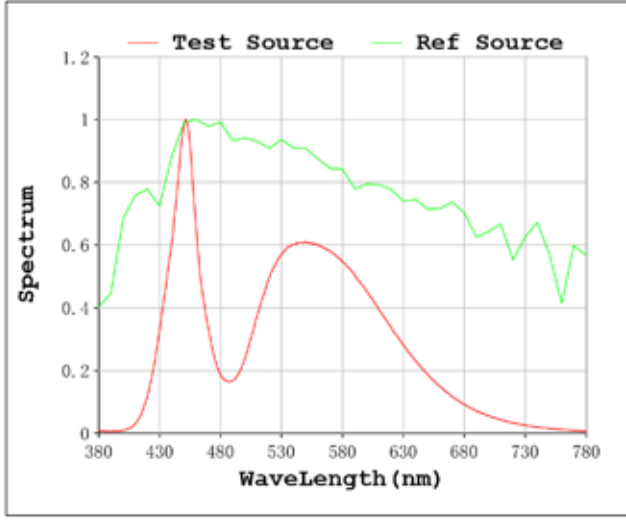

Rf: 72   CCT: 6287 K   u': 0.1957
Rg: 91   Duv: 0.0074   v': 0.4746

Model:Ecoled Boxled slim
Tester:Sercio Carenros
Temperature:Deg
Manufacturer:Luz Negra S.L

Number: 37.001
Date:2025-01-10 09:50:10
Humidity:40%
Remarks:tira rigida boxled de 333mm