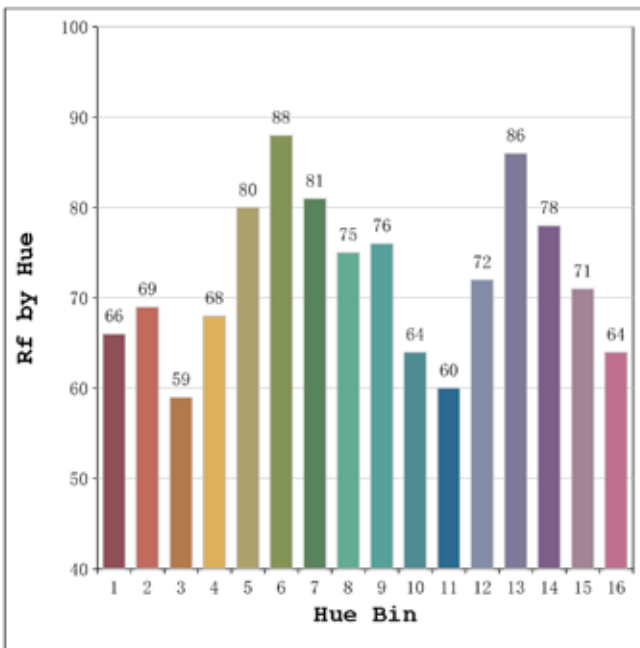

Rf: 72   CCT: 6287 K   u': 0.1957
Rg: 91   Duv: 0.0074   v': 0.4746

Model:Ecoled Boxled slim
Tester:Sercio Carenros
Temperature:Deg
Manufacturer:Luz Negra S.L

Number: 37.001
Date:2025-01-10 09:50:10
Humidity:40%
Remarks:tira rigida boxled de 333mm