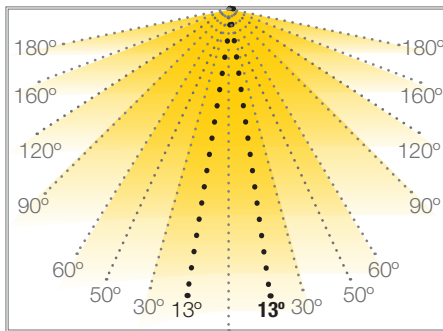

MEDIUM BRIGHTNESS

BOXLED SLIM

RIGID STRIP

Ref: 37.001

7300°K

Single coloured rigid led strip (cuttable) "PRO" series, IP33 with 6 leds 3535SMD.

13°/50° asymmetrical optics.

For a connect dissipation of this model, a led profile and heat dissipation tape will be required.

Daily recommended use: 18h

Power (W)	13.54W
Voltage (V)	24V
Led type	SMD3535
Lumens (7300°K)	800Lm
Efficiency	66.06 Lm/W
Colour temperature	7300°K
Light emission	13°/ 50° asymmetric
Waterproofing (IP)	IP33
CRI	>71
Measurements	333x14x11mm
Cuttable	cada 110mm (2 leds)
Working temperature	-25°C / +60°C
Power supply	not included
Connecting cable	you need, not included
Fixing	adhesive tape, included
Packaging	1 unit
Guarantee	2 years