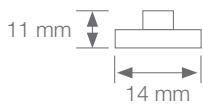

BARCELONA
C/ Carles Buhigues, 13
08420 Canovelles
Info@luznegra.net
Tel: +34 938 402 598

MADRID
C/ Adaptación, 27
28906 Getafe
centro@luznegra.net
Tel: +34 916 416 081

PARIS
113 Avenue Joffre
77450 Esbly
france@luznegra.net
Tel: +33 (0) 160 426 585