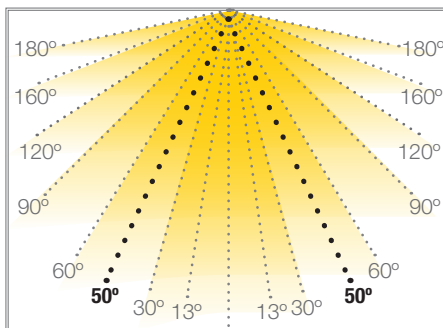

MEDIUM BRIGHTNESS

BOXLED SLIM

RIGID STRIP

Ref: 37.001

7300°K

Single coloured rigid led strip (cuttable) "PRO" series, IP33 with 6 leds 3535SMD.

13°/50° asymmetrical optics.

For a connect dissipation of this model, a led profile and heat dissipation tape will be required.

Daily recommended use: 18h

Power (W)	13.54W
Voltage (V)	24V
Led type	SMD3535
Lumens (7300°K)	800Lm
Efficiency	66.06 Lm/W
Colour temperature	7300°K
Light emission	13°/ 50° asymmetric
Waterproofing (IP)	IP33
CRI	>71
Measurements	333x14x11mm
Cuttable	cada 110mm (2 leds)
Working temperature	-25°C / +60°C
Power supply	not included
Connecting cable	you need, not included
Fixing	adhesive tape, included
Packaging	1 unit
Guarantee	2 years