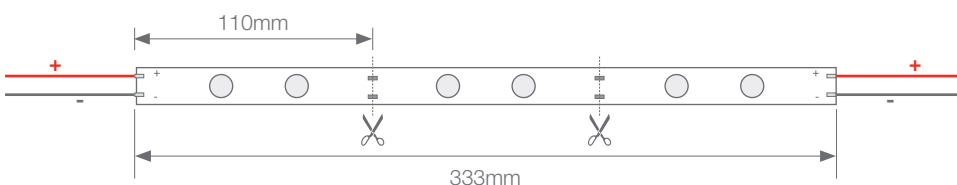

BARCELONA
C/ Carles Buhigues, 13
08420 Canovelles
Info@luznegra.net
Tel: +34 938 402 598

MADRID
C/ Adaptación, 27
28906 Getafe
centro@luznegra.net
Tel: +34 916 416 081

PARIS
113 Avenue Joffre
77450 Esbly
france@luznegra.net
Tel: +33 (0) 160 426 585