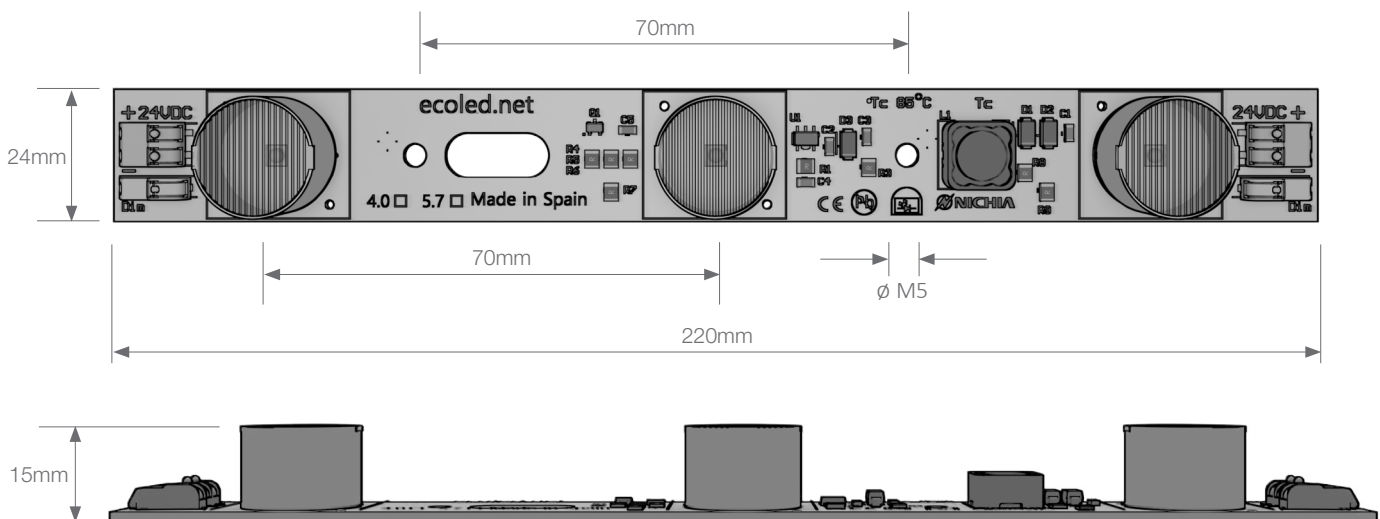

Power (W)	15W
Voltage (V)	24V
Lumens (6500°K)	1600Lm
Efficiency	95.78 Lm/W
Colour temperature	6500°K
Light emission	30°
Waterproofing (IP)	IP20
CRI	>90
Measurements	220x24x15mm
Cuttable	no
Working temperature	85°C
Fixing	double sided adhesive tape
Packaging	1 unit
Guarantee	2 years

Aprobado por: