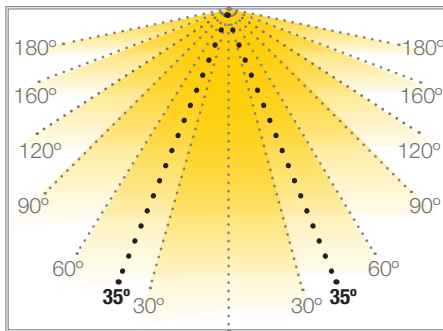

### 35° asymmetrical optics for wallwashing.

For a correct dissipation of this model, a led profile and heat dissipation tape will be required.

We need to apply thermal dissipation tape.

Daily recommended use: 18h

Power (W)	15W
Voltage (V)	24V
Lumens (6500°K)	1600Lm
Efficiency	95.78 Lm/W
Colour temperature	6500°K
Light emission	30°
Waterproofing (IP)	IP20
CRI	>90
Measurements	220x24x15mm
Cuttable	no
Working temperature	85°C
Fixing	double sided adhesive tape
Packaging	1 unit
Guarantee	2 years