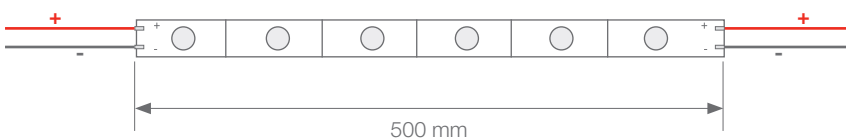

BARCELONA
C/ Carles Buhigues, 13
08420 Canovelles
Info@luznegra.net
Tel: +34 938 402 598

MADRID
C/ Minas, 35-37
28923 Alcorcón
centro@luznegra.net
Tel: +34 916 416 081

PARIS
113 Avenue Joffre
77450 Esbly
france@luznegra.net
Tel: +33 (0) 160 426 585