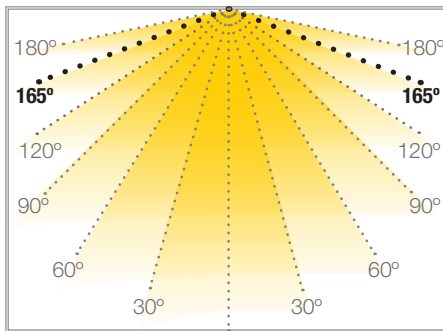

## RIGID STRIP

Ref: 37.005

6000°K

Cutttable rigid led strip, IP20 with 6 leds 2835SMD.

500mm rigid led strip cuttable every 1 led.

It can light up light boxes with a depth of 5cm.

**165° optics for wallwashing.**

Daily recommended use: 18h

Power (W)	5.4W
Voltage (V)	12V
Lumens (6000°K)	650Lm
Efficiency	109 Lm/W
Colour temp.	6000°K
Light emission	165°
Waterproofing	IP20
CRI	>67
Measurements	500x20x6.5mm
Cutttable	every led (1 led)
Working temp.	-20°C / +60°C
Power supply	not included
Regulation	via dimmer
Fixing	screw
Packaging	1 unit
Guarantee	4 years