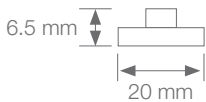

BARCELONA
C/ Carles Buhigues, 13
08420 Canovelles
Info@luznegra.net
Tel: +34 938 402 598

MADRID
C/ Adaptación, 27
28906 Getafe
centro@luznegra.net
Tel: +34 916 416 081

PARIS
113 Avenue Joffre
77450 Esbly
france@luznegra.net
Tel: +33 (0) 160 426 585