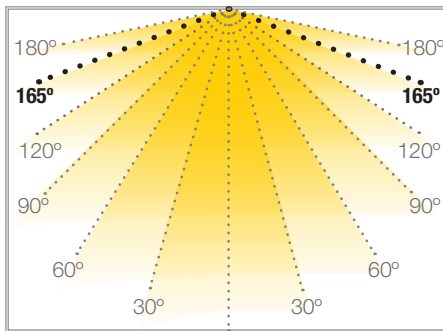

LOW BRIGHTNESS

SIDEVIEW ECO

RIGID STRIP

Ref: 37.005

6000°K

Cuttable rigid led strip, IP20 with 6 leds 2835SMD.

500mm rigid led strip cuttable every 1 led.

It can light up light boxes with a depth of 5cm.

165° optics for wallwashing.

Daily recommended use: 18h

Power (W)	5.4W
Voltage (V)	12V
Lumens (6000°K)	650Lm
Efficiency	109 Lm/W
Colour temp.	6000°K
Light emission	165°
Waterproofing	IP20
CRI	>67
Measurements	500x20x6.5mm
Cuttable	every led (1 led)
Working temp.	-20°C / +60°C
Power supply	not included
Regulation	via dimmer
Fixing	screw
Packaging	1 unit
Guarantee	4 years