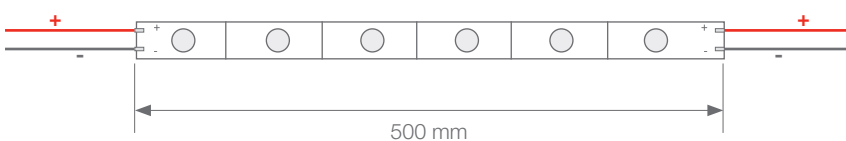

BARCELONA
C/ Carles Buhigues, 13
08420 Canovelles
Info@luznegra.net
Tel: +34 938 402 598

MADRID
C/ Adaptación, 27
28906 Getafe
centro@luznegra.net
Tel: +34 916 416 081

PARIS
113 Avenue Joffre
77450 Esbly
france@luznegra.net
Tel: +33 (0) 160 426 585