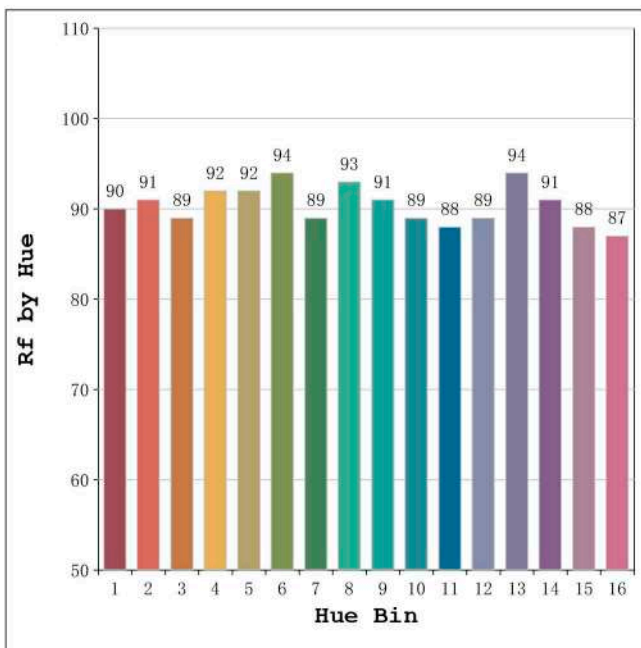

Rf: 91   CCT: 4193 K   u': 0.2180
Rg: 99   Duv: 0.0065   v': 0.5059

Model:Sideview 7 neutro
Tester:Sergio Carneros
Temperature:27Deg
Manufacturer:Luz Negra

Number:37.020
Date:2020-07-29 07:11:00
Humidity:35%
Remarks:Led modul 50cm