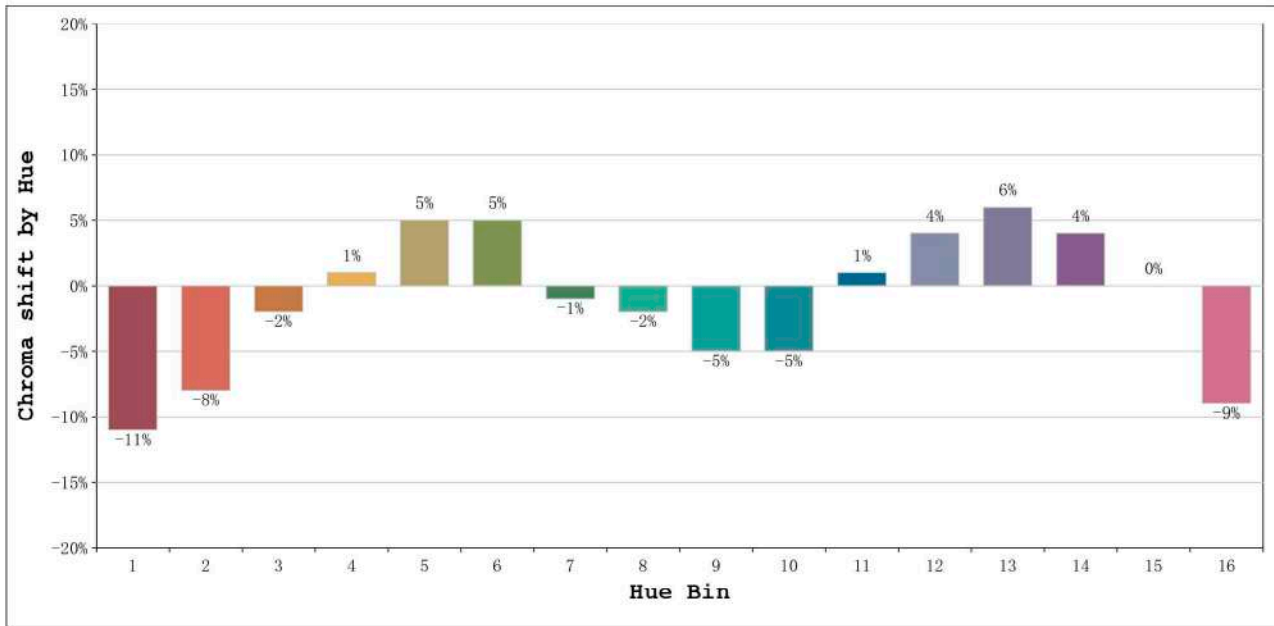

Model:Sideview 7 cálido
 Tester:Sergio Carneros
 Temperature:27Deg
 Manufacturer:Luz Negra

Number:37.021
 Date:2020-07-29 07:15:09
 Humidity:35%
 Remarks:Led modul 50cm

Rf: 82 CCT: 2964 K u': 0.2522
Rg: 97 Duv: -0.0009 v': 0.5208

Model:Sideview 7 cálido
Tester:Sergio Carneros
Temperature:27Deg
Manufacturer:Luz Negra

Number:37.021
Date:2020-07-29 07:15:09
Humidity:35%
Remarks:Led modul 50cm

| Hue Bin | Hue Angle | Rf | Graphic shift(%) | |
|---------|-----------------|----|------------------|-----|
| | | | Chroma | Hue |
| 1 | 0.0° - 22.5° | 76 | -11 | 0 |
| 2 | 22.5° - 45.0° | 78 | -8 | 7 |
| 3 | 45.0° - 67.5° | 72 | -2 | 12 |
| 4 | 67.5° - 90.0° | 87 | 1 | 7 |
| 5 | 90.0° - 112.5° | 91 | 5 | 4 |
| 6 | 112.5° - 135.0° | 91 | 5 | -1 |
| 7 | 135.0° - 157.5° | 85 | -1 | -7 |
| 8 | 157.5° - 180.0° | 91 | -2 | -2 |
| 9 | 180.0° - 202.5° | 88 | -5 | 1 |
| 10 | 202.5° - 225.0° | 83 | -5 | 8 |
| 11 | 225.0° - 247.5° | 82 | 1 | 11 |
| 12 | 247.5° - 270.0° | 83 | 4 | 6 |
| 13 | 270.0° - 292.5° | 84 | 6 | -10 |
| 14 | 292.5° - 315.0° | 70 | 4 | -16 |
| 15 | 315.0° - 337.5° | 82 | 0 | -11 |
| 16 | 337.5° - 360.0° | 71 | -9 | -12 |