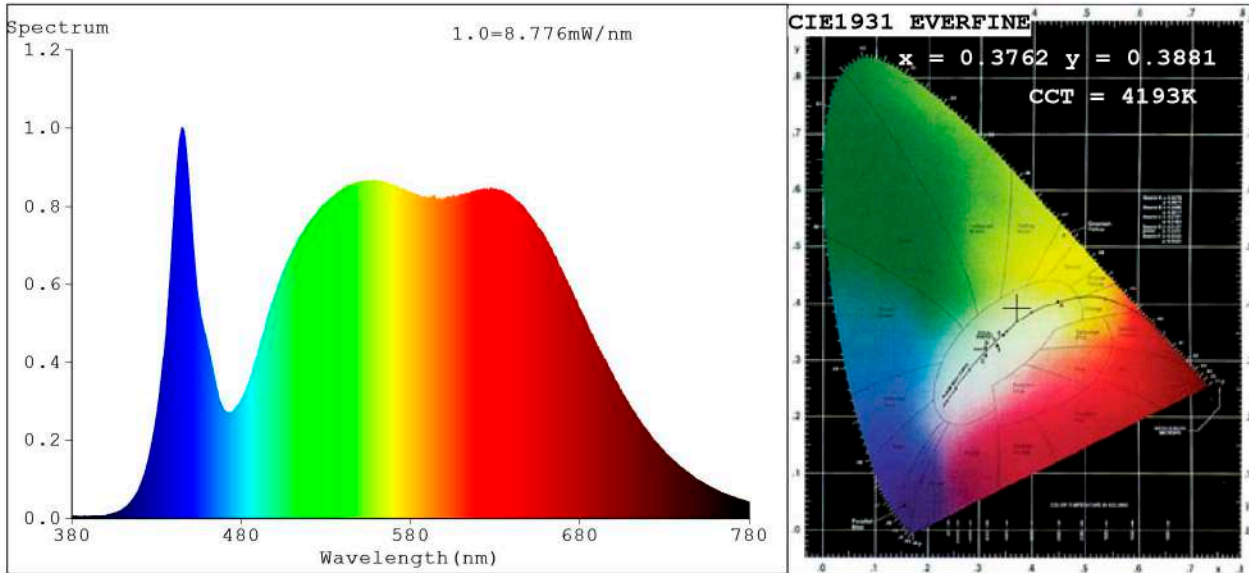

Spectrum Test Report

Color Parameters:

Chromaticity Coordinate: $x=0.3762$ $y=0.3881$ / $u'=0.2180$ $v'=0.5059$
CCT=4193K (Duv=0.0065) Dominant WL:Ld =575.1nm Purity=29.4%
Ratio:R=18.2% G=78.1% B=3.6%; Peak WL:Lp=445.0nm FWHM=21.3nm
Render Index:Ra=88.9 CRI=85.1 TM30:Rf=91 Rg=99 Lav=579.1nm
R1 =89 R2 =89 R3 =89 R4 =91 R5 =88 R6 =85 R7 =93
R8 =88 R9 =65 R10=74 R11=90 R12=69 R13=88 R14=94 R15=87

Photo Parameters:

Flux = 506.1 lm Eff. : 81.76 lm/W Fe = 1.751 W Scotopic:890.19 S/P:1.759

Electrical parameters:

V = 11.998 V I = 0.5159 A P = 6.190 W PF = 1.000

Status: Integral T = 2000 ms Ip = 32215 (49%)

Model:Sideview 7 neutro
Tester:Sergio Carneros
Temperature:27Deg
Manufacturer:Luz Negra

Number:37.020
Date:2020-07-29 07:11:00
Humidity:35%
Remarks:Led modul 50cm