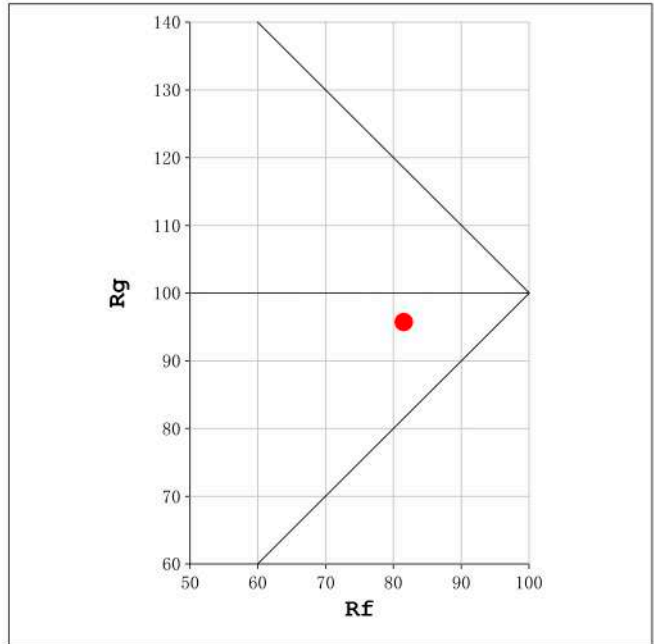

Rf: 82   CCT: 7398 K   u': 0.1957
Rg: 96   Duv: 0.0011   v': 0.4578

Model:Ecoled sideview 7
Tester:Sergio Carneros
Temperature:25Deg
Manufacturer:Luz Negra S.L.

Number: 37.008
Date:2023-05-10 13:37:00
Humidity:57%
Remarks:1 unidad de 497mm