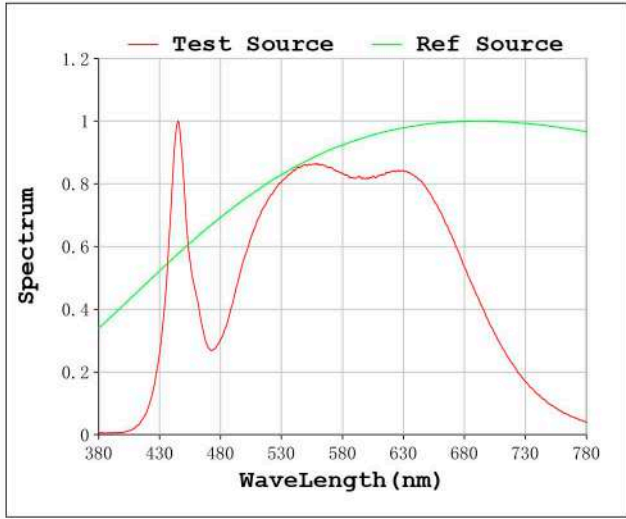

Rf: 91   CCT: 4193 K   u': 0.2180
Rg: 99   Duv: 0.0065   v': 0.5059

Model:Sideview 7 neutro
Tester:Sergio Carneros
Temperature:27Deg
Manufacturer:Luz Negra

Number:37.020
Date:2020-07-29 07:11:00
Humidity:35%
Remarks:Led modul 50cm