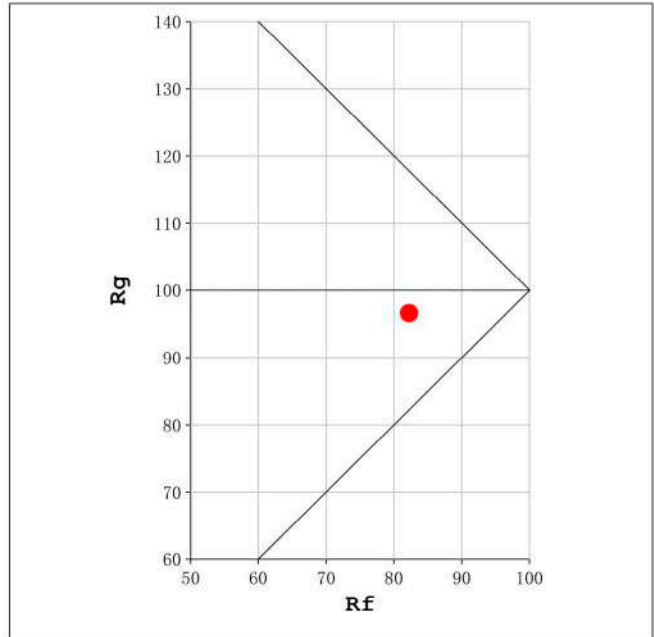

Rf: 82   CCT: 2964 K   u': 0.2522
Rg: 97   Duv: -0.0009   v': 0.5208

Model:Sideview 7 cálido
Tester:Sergio Carneros
Temperature:27Deg
Manufacturer:Luz Negra

Number:37.021
Date:2020-07-29 07:15:09
Humidity:35%
Remarks:Led modul 50cm