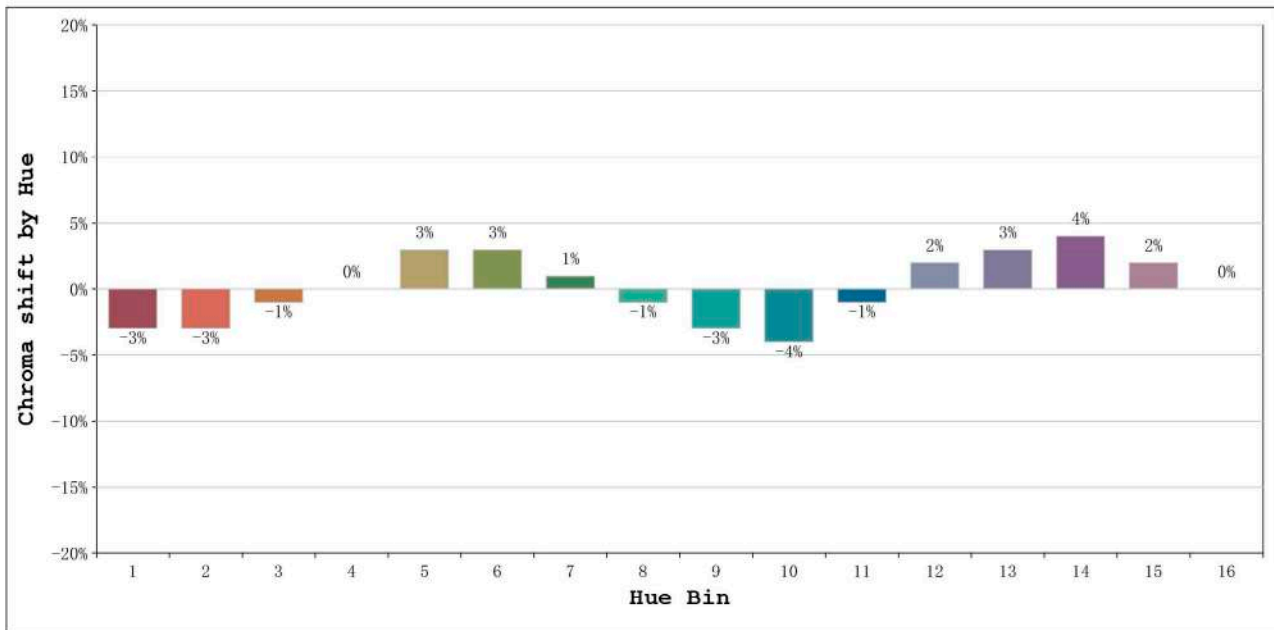

Hue Bin	Hue Angle	Rf	Graphic shift(%)	
			Chroma	Hue
1	0.0° - 22.5°	90	-3	-2
2	22.5° - 45.0°	91	-3	1
3	45.0° - 67.5°	89	-1	5
4	67.5° - 90.0°	92	0	4
5	90.0° - 112.5°	92	3	3
6	112.5° - 135.0°	94	3	0
7	135.0° - 157.5°	89	1	-5
8	157.5° - 180.0°	93	-1	-3
9	180.0° - 202.5°	91	-3	-1
10	202.5° - 225.0°	89	-4	2
11	225.0° - 247.5°	88	-1	7
12	247.5° - 270.0°	89	2	5
13	270.0° - 292.5°	94	3	0
14	292.5° - 315.0°	91	4	-4
15	315.0° - 337.5°	88	2	-6
16	337.5° - 360.0°	87	0	-5

Model:Sideview 7 neutro
Tester:Sergio Carneros
Temperature:27Deg
Manufacturer:Luz Negra

Number:37.020
Date:2020-07-29 07:11:00
Humidity:35%
Remarks:Led modul 50cm