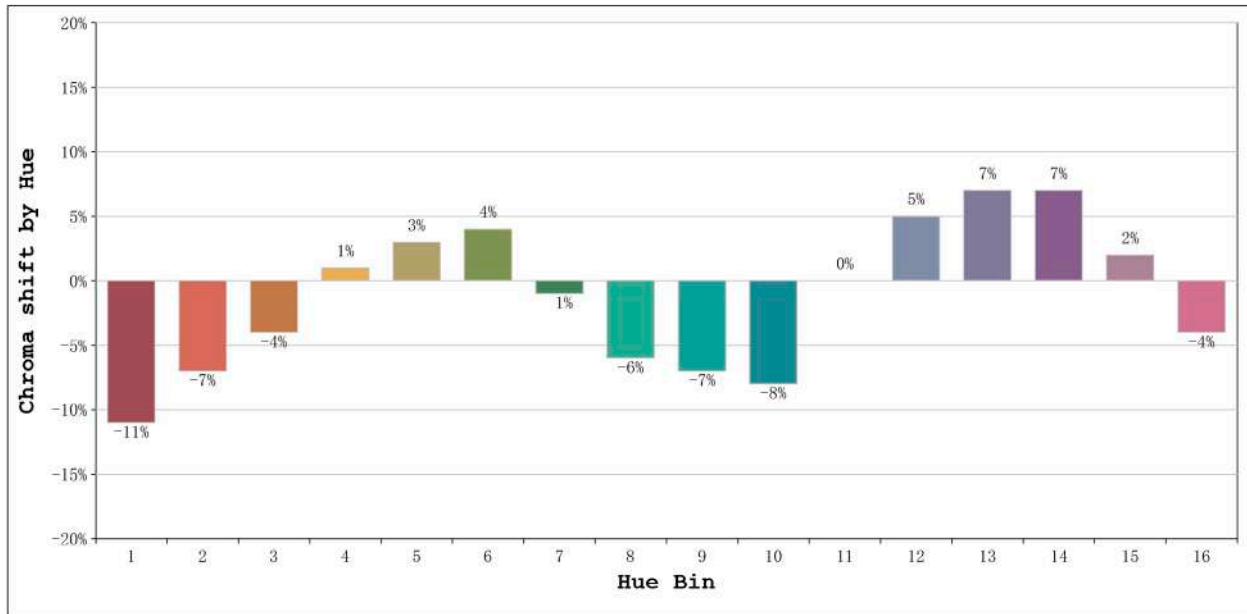

Model:Ecoled sideview 7
 Tester:Sergio Carneros
 Temperature:25Deg
 Manufacturer:Luz Negra S.L.

Number: 37.008
 Date:2023-05-10 13:37:00
 Humidity:57%
 Remarks:1 unidad de 497mm

Rf: 82 CCT: 7398 K u': 0.1957
Rg: 96 Duv: 0.0011 v': 0.4578

Model:Ecoled sideview 7
Tester:Sergio Carneros
Temperature:25Deg
Manufacturer:Luz Negra S.L.

Number: 37.008
Date:2023-05-10 13:37:00
Humidity:57%
Remarks:1 unidad de 497mm

| Hue Bin | Hue Angle | Rf | Graphic shift(%) | |
|---------|-----------------|----|------------------|-----|
| | | | Chroma | Hue |
| 1 | 0.0° - 22.5° | 76 | -11 | -1 |
| 2 | 22.5° - 45.0° | 75 | -7 | 6 |
| 3 | 45.0° - 67.5° | 76 | -4 | 12 |
| 4 | 67.5° - 90.0° | 79 | 1 | 11 |
| 5 | 90.0° - 112.5° | 87 | 3 | 5 |
| 6 | 112.5° - 135.0° | 93 | 4 | 0 |
| 7 | 135.0° - 157.5° | 91 | -1 | -3 |
| 8 | 157.5° - 180.0° | 86 | -6 | -2 |
| 9 | 180.0° - 202.5° | 87 | -7 | 6 |
| 10 | 202.5° - 225.0° | 75 | -8 | 12 |
| 11 | 225.0° - 247.5° | 73 | 0 | 18 |
| 12 | 247.5° - 270.0° | 74 | 5 | 11 |
| 13 | 270.0° - 292.5° | 89 | 7 | 1 |
| 14 | 292.5° - 315.0° | 80 | 7 | -7 |
| 15 | 315.0° - 337.5° | 76 | 2 | -14 |
| 16 | 337.5° - 360.0° | 81 | -4 | -7 |