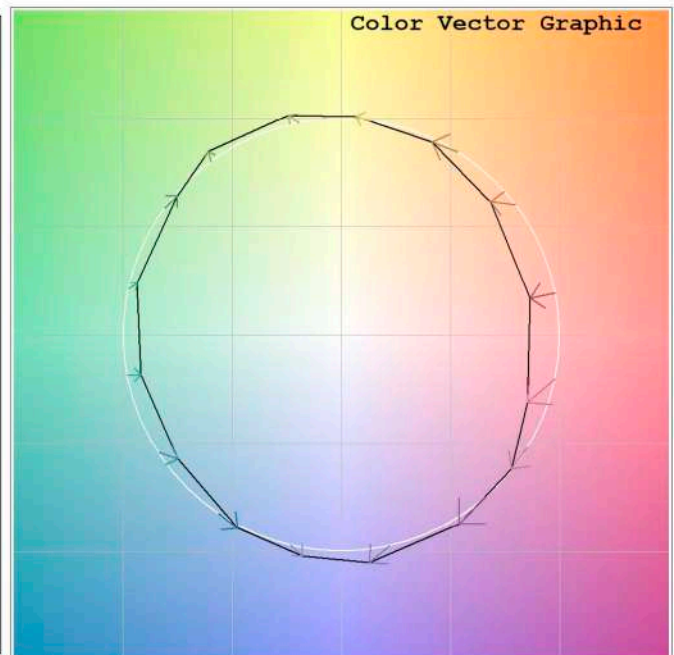

Rf: 82   CCT: 2964 K   u': 0.2522
Rg: 97   Duv: -0.0009   v': 0.5208

Model:Sideview 7 cálido
Tester:Sergio Carneros
Temperature:27Deg
Manufacturer:Luz Negra

Number:37.021
Date:2020-07-29 07:15:09
Humidity:35%
Remarks:Led modul 50cm