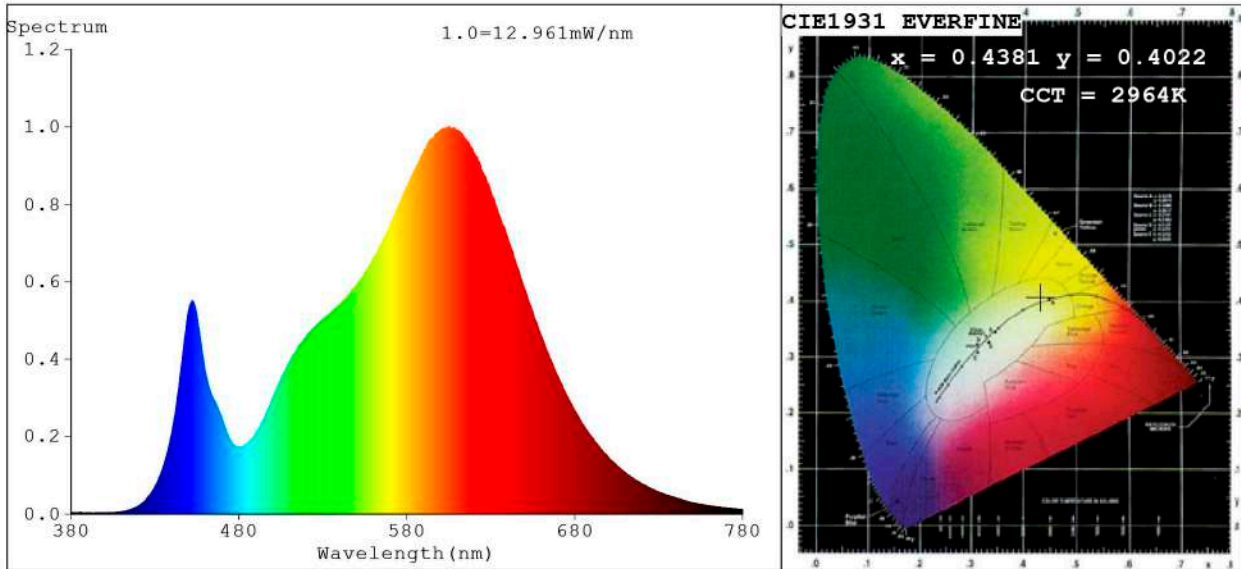

Spectrum Test Report

Color Parameters:

Chromaticity Coordinate: $x=0.4381$ $y=0.4022$ $u'=0.2522$ $v'=0.5208$
CCT=2964K (Duv=-0.0009) Dominant WL:Ld =583.3nm Purity=52.2%
Ratio:R=23.4% G=74.2% B=2.5%; Peak WL:Lp=605.5nm FWHM=127.0nm
Render Index:Ra=83.3 CRI=78.1 TM30:Rf=82 Rg=97 Lav=589.9nm
R1 =82 R2 =92 R3 =96 R4 =82 R5 =82 R6 =90 R7 =83
R8 =60 R9 =10 R10=80 R11=81 R12=72 R13=85 R14=99 R15=75

Photo Parameters:

Flux = 622.1 lm Eff. : 96.77 lm/W Fe = 1.892 W Scotopic:829.41 S/P:1.3333

Electrical parameters:

V = 11.998 V I = 0.5358 A P = 6.429 W PF = 1.000

Status: Integral T = 2000 ms Ip = 48442 (74%)

Model:Sideview 7 cálido
Tester:Sergio Carneros
Temperature:27Deg
Manufacturer:Luz Negra

Number:37.021
Date:2020-07-29 07:15:09
Humidity:35%
Remarks:Led modul 50cm