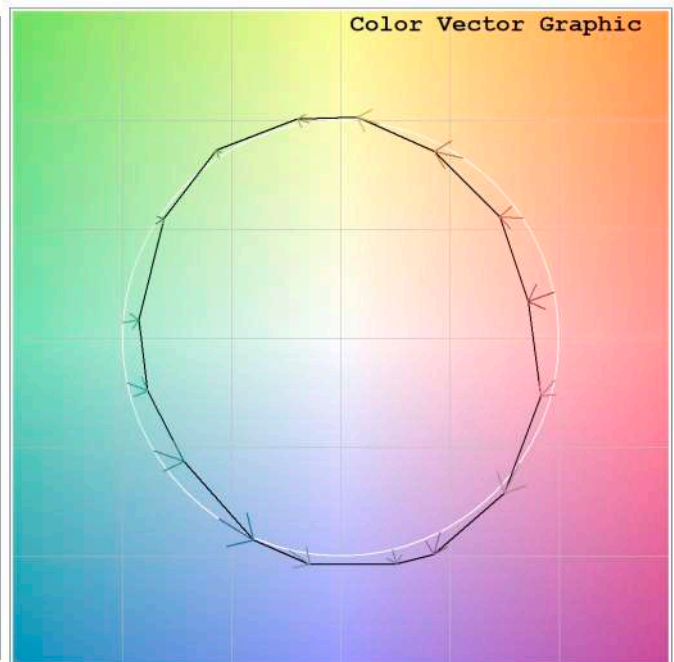

Rf: 82   CCT: 7398 K   u': 0.1957
Rg: 96   Duv: 0.0011   v': 0.4578

Model:Ecoled sideview 7
Tester:Sergio Carneros
Temperature:25Deg
Manufacturer:Luz Negra S.L.

Number: 37.008
Date:2023-05-10 13:37:00
Humidity:57%
Remarks:1 unidad de 497mm