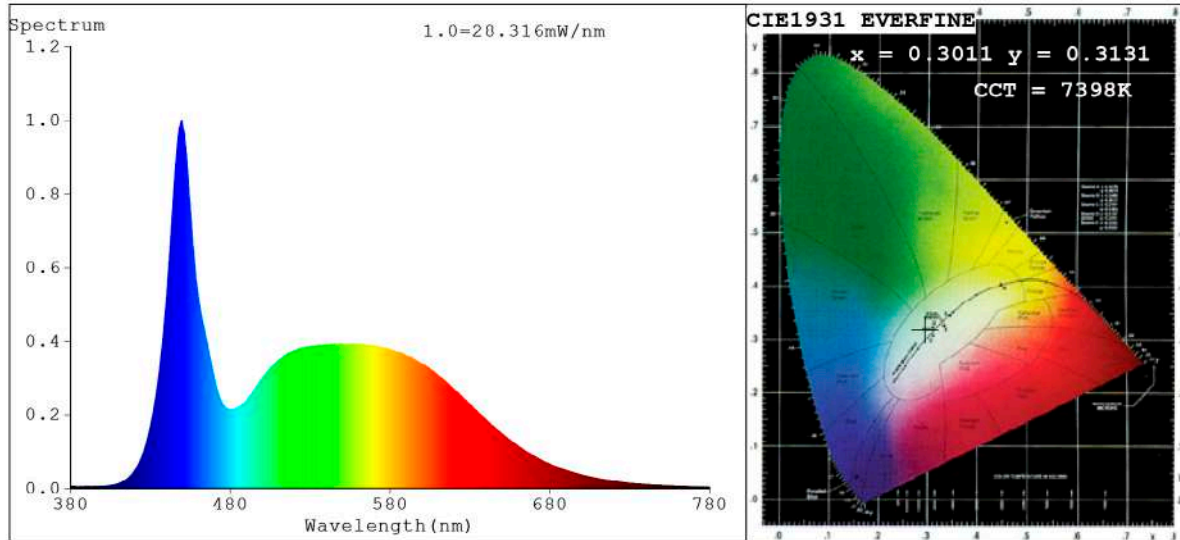

Spectrum Test Report

Color Parameters:

Chromaticity Coordinate: $x=0.3011$ $y=0.3131/u'=0.1957$ $v'=0.4578$
CCT=7398K(Duv=0.0011) Dominant WL:Ld =483.2nm Purity=12.6%
Ratio:R=13.0% G=81.0% B=6.0%;;Peak WL:Lp=449.8nm FWHM=21.1nm
Render Index:Ra=84.4 CRI=77.5 TM30:Rf=82 Rg=96
R1 =84 R2 =87 R3 =89 R4 =86 R5 =84 R6 =82 R7 =89
R8 =74 R9 =17 R10=69 R11=85 R12=60 R13=85 R14=94 R15=80

Photo Parameters:

Flux = 727.6 lm Eff. : 104.07 lm/W Fe = 2.440 W Scotopic:1717.3 S/P:2.3602

Electrical parameters:

V = 11.998 V I = 0.5827 A P = 6.991 W PF = 1.000

Status: Integral T = 1419 ms Ip = 50969 (78%)

Model:Ecoled sideview 7
Tester:Sergio Carneros
Temperature:25Deg
Manufacturer:Luz Negra S.L.

Number: 37.008
Date:2023-05-10 13:37:00
Humidity:57%
Remarks:1 unidad de 497mm