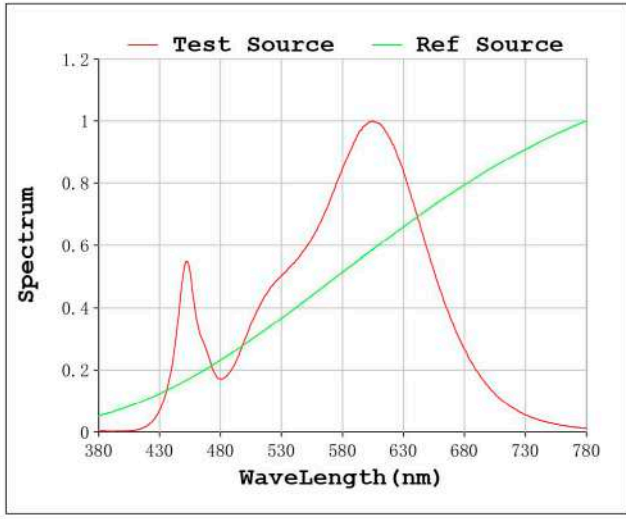

Rf: 82   CCT: 2964 K   u': 0.2522
Rg: 97   Duv: -0.0009   v': 0.5208

Model:Sideview 7 cálido
Tester:Sergio Carneros
Temperature:27Deg
Manufacturer:Luz Negra

Number:37.021
Date:2020-07-29 07:15:09
Humidity:35%
Remarks:Led modul 50cm