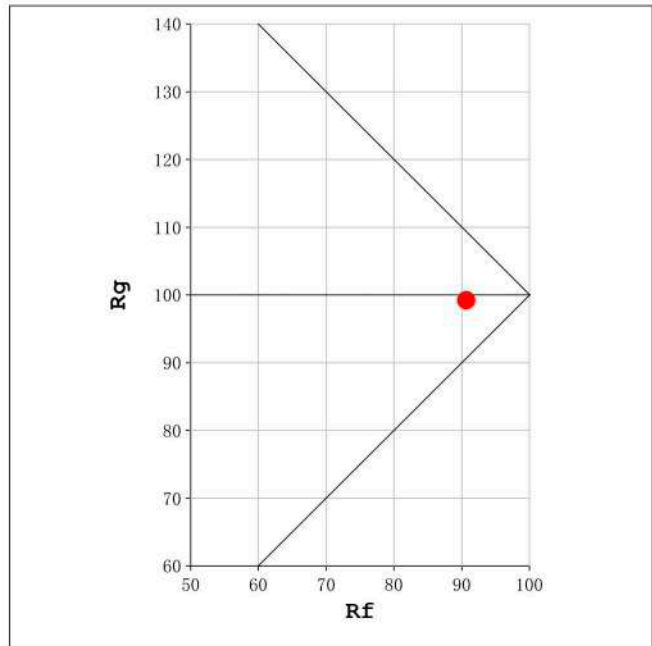

Rf: 91   CCT: 4193 K   u': 0.2180
Rg: 99   Duv: 0.0065   v': 0.5059

Model:Sideview 7 neutro
Tester:Sergio Carneros
Temperature:27Deg
Manufacturer:Luz Negra

Number:37.020
Date:2020-07-29 07:11:00
Humidity:35%
Remarks:Led modul 50cm