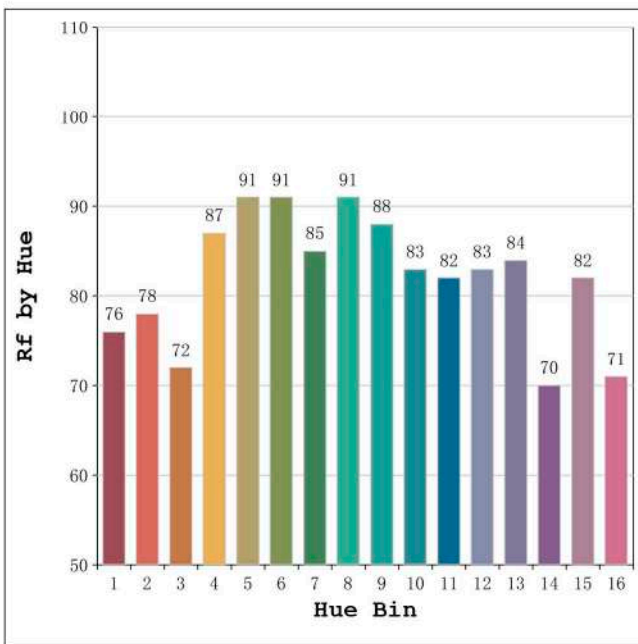

Chromaticity Coordinate: $x=0.4381$ $y=0.4022$ $u'=0.2522$ $v'=0.5208$
 CCT=2964K (Duv=-0.0009) Dominant WL:Ld =583.3nm Purity=52.2%
 Ratio:R=23.4% G=74.2% B=2.5%; Peak WL:Lp=605.5nm FWHM=127.0nm
 Render Index:Ra=83.3 CRI=78.1 TM30:Rf=82 Rg=97 Lav=589.9nm
 R1 =82 R2 =92 R3 =96 R4 =82 R5 =82 R6 =90 R7 =83
 R8 =60 R9 =10 R10=80 R11=81 R12=72 R13=85 R14=99 R15=75

Photo Parameters:

Flux = 622.1 lm Eff. : 96.77 lm/W Fe = 1.892 W Scotopic:829.41 S/P:1.3333

Electrical parameters:

V = 11.998 V I = 0.5358 A P = 6.429 W PF = 1.000

Status: Integral T = 2000 ms Ip = 48442 (74%)

Model:Sideview 7 cálido
 Tester:Sergio Carneros
 Temperature:27Deg
 Manufacturer:Luz Negra

Number:37.021
 Date:2020-07-29 07:15:09
 Humidity:35%
 Remarks:Led modul 50cm

Rf: 82 CCT: 2964 K u': 0.2522
Rg: 97 Duv: -0.0009 v': 0.5208