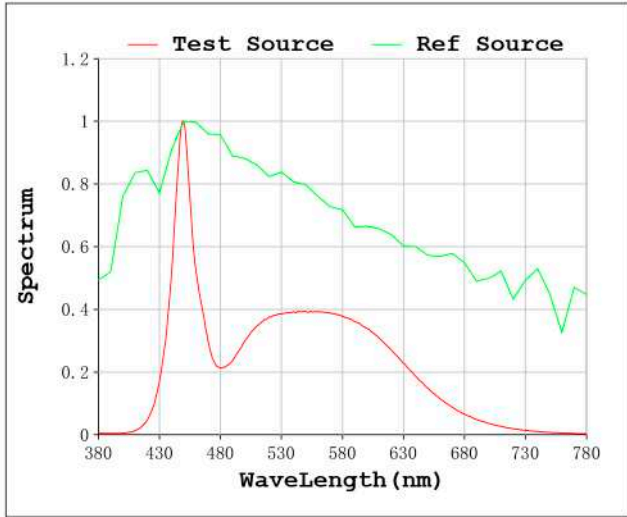

Rf: 82   CCT: 7398 K   u': 0.1957
Rg: 96   Duv: 0.0011   v': 0.4578

Model:Ecoled sideview 7
Tester:Sergio Carneros
Temperature:25Deg
Manufacturer:Luz Negra S.L.

Number: 37.008
Date:2023-05-10 13:37:00
Humidity:57%
Remarks:1 unidad de 497mm