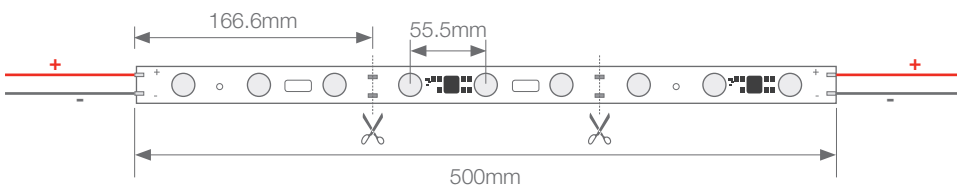

BARCELONA
C/ Carles Buigues, 13
08420 Canovelles
Info@luznegra.net
Tel: +34 938 402 598

MADRID
C/ Adaptación, 27
28906 Getafe
centro@luznegra.net
Tel: +34 916 416 081

PARIS
113 Avenue Joffre
77450 Esbly
france@luznegra.net
Tel: +33 (0) 160 426 585