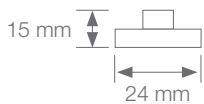

BARCELONA
C/ Carles Buigues, 13
08420 Canovelles
Info@luznegra.net
Tel: +34 938 402 598

MADRID
C/ Adaptación, 27
28906 Getafe
centro@luznegra.net
Tel: +34 916 416 081

PARIS
113 Avenue Joffre
77450 Esbly
france@luznegra.net
Tel: +33 (0) 160 426 585