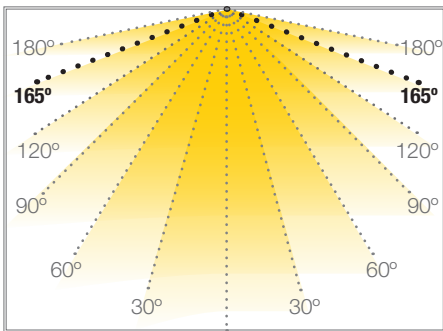

MEDIUM BRIGHTNESS

SIDEVIEW PRO

RIGID LED STRIP

Ref: 37.006

6000°K

Cuttable monocoloured rigid led strip "PRO" series IP20 with 9 SMD leds.

165° optics for wallwashing.

For a correct dissipation of this model, a led profile will be required.

We need to apply thermal tape.

Daily recommended use: 18h.

Power (W)	15W
Voltage (V)	24V
Lumens (6000°K)	1550 Lm
Efficiency	102 Lm/W
Light emission	165°
Waterproofing	IP20
CRI	>90
Measurements	500x24x15mm
Cuttable	every 166.6mm (3 leds)
Working temp.	-20°C / +60°C
Power supply	not included
Fixing	screw
Packaging	1 unit
Guarantee	3 years