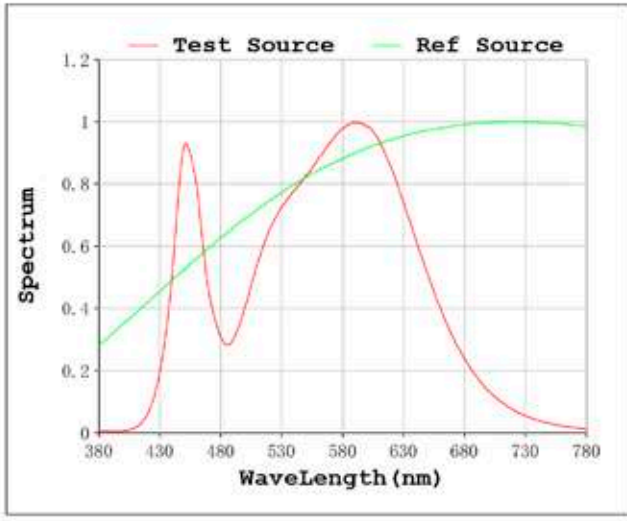

Rf: 80   CCT: 4014 K   u': 0.2245
Rg: 95   Duv: 0.0006   v': 0.5020

Model:Ecoled Sideview pro 4000K
Tester:Sergio Careros
Temperature:25Deg
Manufacturer:Luz Negra

Number: 37.007
Date:2023-01-18 11:30:47
Humidity:57%
Remarks:1 modulo led de 50cm