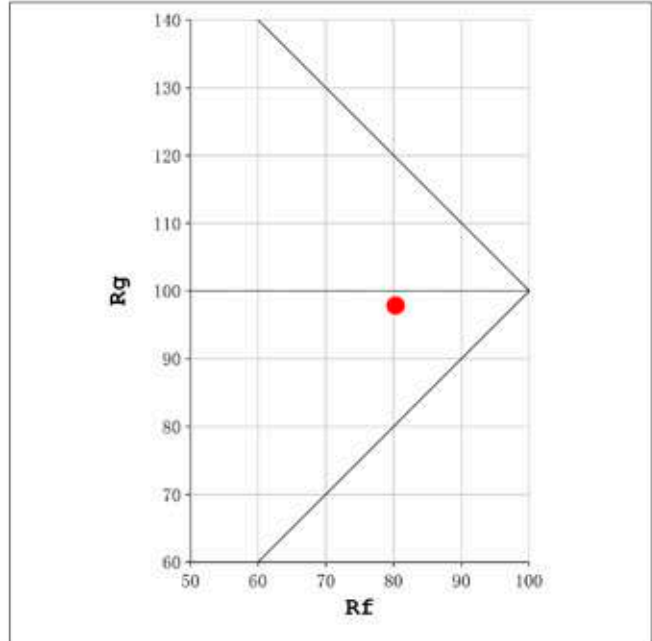

Spectrum Test Report

Color Parameters:

Chromaticity Coordinate: $x=0.3802$ $y=0.3779$ / $u'=0.2245$ $v'=0.5020$
 CCT=4014K (Duv=0.0006) Dominant WL:Ld =578.7nm Purity=27.5%
 Ratio:R=18.0% G=78.5% B=3.5%;; Peak WL:Lp=594.6nm FWHM=143.7nm
 Render Index:Ra=81.2 CRI=74.0 TM30:Rf=80 Rg=95
 R1 =79 R2 =88 R3 =93 R4 =79 R5 =79 R6 =82 R7 =86
 R8 =63 R9 =4 R10=70 R11=77 R12=58 R13=81 R14=96 R15=74

Color Parameters:

Chromaticity Coordinate: $x=0.4550$ $y=0.4102$ $u'=0.2595$ $v'=0.5265$
 CCT=2767K (Duv=0.0003) Dominant WL:Ld =583.8nm Purity=59.7%
 Ratio:R=24.6% G=73.5% B=2.0%;;Peak WL:Lp=605.5nm FWHM=121.9nm
 Render Index:Ra=82.8 CRI=77.7 TM30:Rf=80 Rg=98
 R1 =81 R2 =89 R3 =97 R4 =82 R5 =81 R6 =88 R7 =83
 R8 =59 R9 =9 R10=77 R11=83 R12=76 R13=83 R14=99 R15=73

Photo Parameters:

Flux = 1443 lm Eff. : 92.25 lm/W Fe = 4.487 W Scotopic:1753.6 S/P:1.2151

Electrical parameters:

V = 23.998 V I = 0.6519 A P = 15.64 W PF = 1.000

Status: Integral T = 818 ms Ip = 47084 (72%)

Model:Ecoled Sideview pro 2700K Number: 37.009
 Tester:Sergio Carneros Date:2023-01-18 11:51:53
 Temperature:13Deg Humidity:48%
 Manufacturer:Luz Negra Remarks:1 modulo led de 50cm

Rf: 80 CCT: 2767 K u': 0.2595
Rg: 98 Duv: 0.0003 v': 0.5265