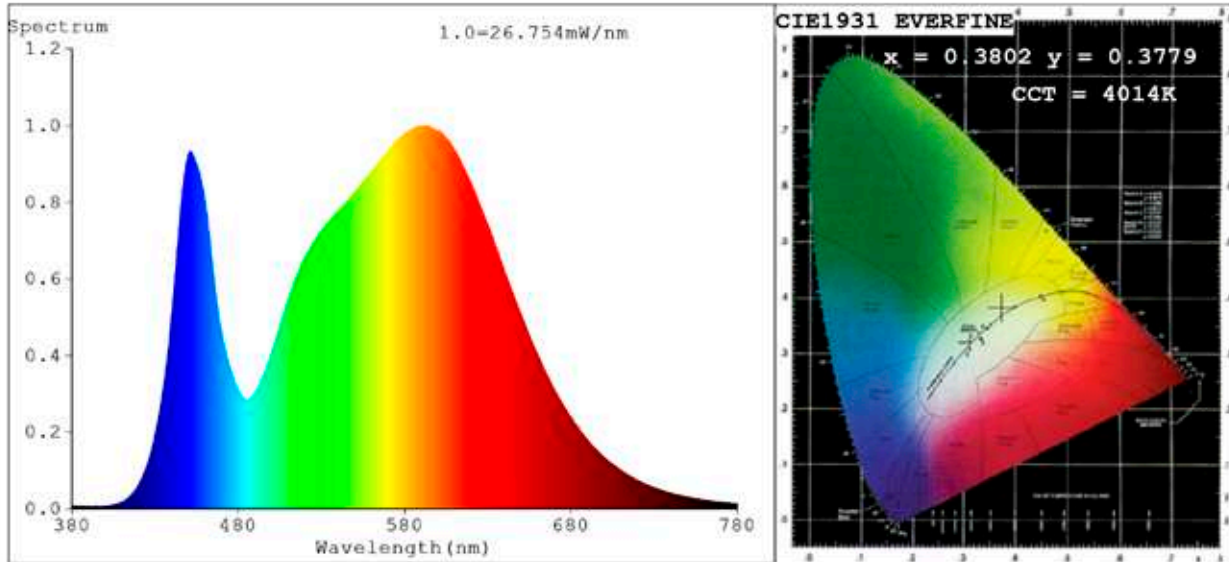

Spectrum Test Report

Color Parameters:

Chromaticity Coordinate: $x=0.3802$ $y=0.3779$ / $u'=0.2245$ $v'=0.5020$
 CCT=4014K (Duv=0.0006) Dominant WL:Ld =578.7nm Purity=27.5%
 Ratio:R=18.0% G=78.5% B=3.5%;; Peak WL:Lp=594.6nm FWHM=143.7nm
 Render Index:Ra=81.2 CRI=74.0 TM30:Rf=80 Rg=95
 R1 =79 R2 =88 R3 =93 R4 =79 R5 =79 R6 =82 R7 =86
 R8 =63 R9 =4 R10=70 R11=77 R12=58 R13=81 R14=96 R15=74

Photo Parameters:

Flux = 1548 lm Eff. : 102.19 lm/W Fe = 4.687 W Scotopic:2573.2 S/P:1.6621

Electrical parameters:

V = 23.998 V I = 0.6313 A P = 15.15 W PF = 1.000

Status: Integral T = 863 ms Ip = 48919 (75%)