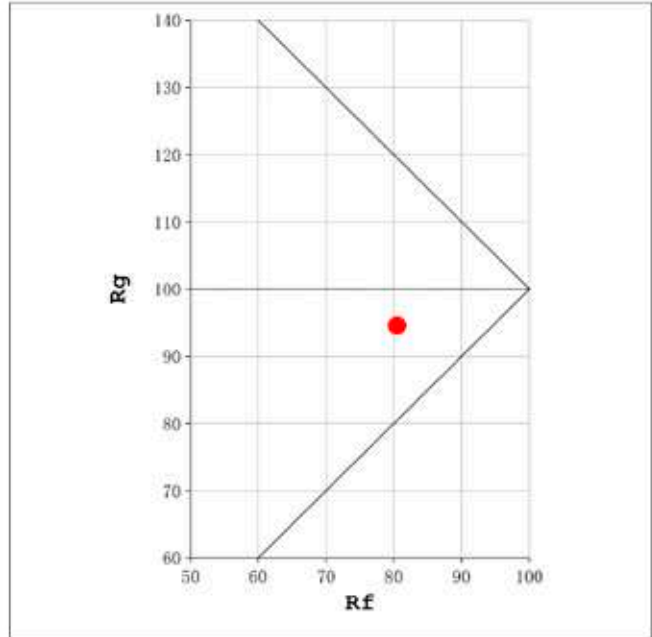

Rf: 80   CCT: 4014 K   u': 0.2245
Rg: 95   Duv: 0.0006   v': 0.5020

Model:Ecoled Sideview pro 4000K
Tester:Sergio Careros
Temperature:25Deg
Manufacturer:Luz Negra

Number: 37.007
Date:2023-01-18 11:30:47
Humidity:57%
Remarks:1 modulo led de 50cm