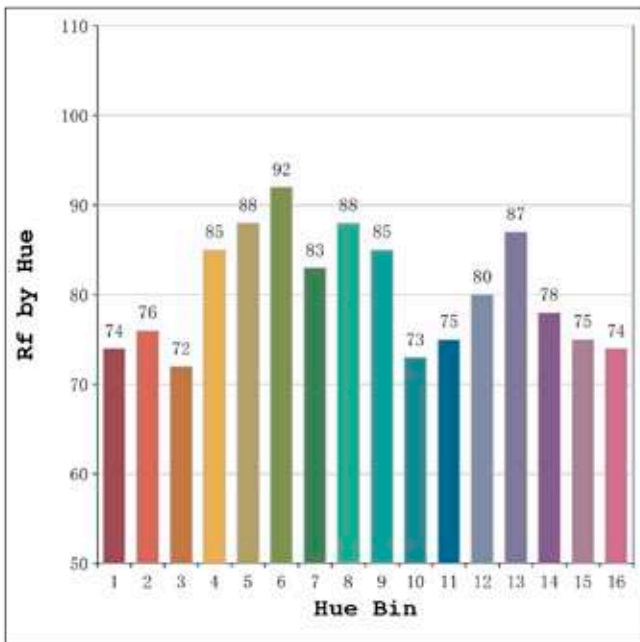

Spectrum Test Report

Color Parameters:

Chromaticity Coordinate: $x=0.3802$ $y=0.3779$ / $u'=0.2245$ $v'=0.5020$
 CCT=4014K (Duv=0.0006) Dominant WL:Ld =578.7nm Purity=27.5%
 Ratio:R=18.0% G=78.5% B=3.5%;; Peak WL:Lp=594.6nm FWHM=143.7nm
 Render Index:Ra=81.2 CRI=74.0 TM30:Rf=80 Rg=95
 R1 =79 R2 =88 R3 =93 R4 =79 R5 =79 R6 =82 R7 =86
 R8 =63 R9 =4 R10=70 R11=77 R12=58 R13=81 R14=96 R15=74

Photo Parameters:

Flux = 1548 lm Eff. : 102.19 lm/W Fe = 4.687 W Scotopic:2573.2 S/P:1.6621

Electrical parameters:

V = 23.998 V I = 0.6313 A P = 15.15 W PF = 1.000

Status: Integral T = 863 ms Ip = 48919 (75%)

Model:Ecoled Sideview pro 4000K Number: 37.007
 Tester:Sergio Carneros Date:2023-01-18 11:30:47
 Temperature:25Deg Humidity:57%
 Manufacturer:Luz Negra Remarks:1 modulo led de 50cm

Rf: 80 CCT: 4014 K u': 0.2245
Rg: 95 Duv: 0.0006 v': 0.5020

Color Parameters:

Chromaticity Coordinate: $x=0.4550$ $y=0.4102$ $u'=0.2595$ $v'=0.5265$
 CCT=2767K (Duv=0.0003) Dominant WL:Ld =583.8nm Purity=59.7%
 Ratio:R=24.6% G=73.5% B=2.0%;;Peak WL:Lp=605.5nm FWHM=121.9nm
 Render Index:Ra=82.8 CRI=77.7 TM30:Rf=80 Rg=98
 R1 =81 R2 =89 R3 =97 R4 =82 R5 =81 R6 =88 R7 =83
 R8 =59 R9 =9 R10=77 R11=83 R12=76 R13=83 R14=99 R15=73