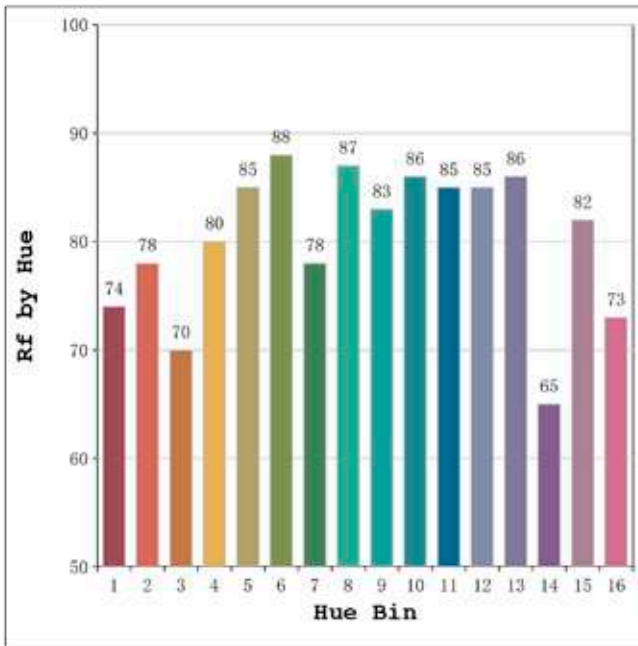

Spectrum Test Report

Color Parameters:

Chromaticity Coordinate: $x=0.3802$ $y=0.3779$ / $u'=0.2245$ $v'=0.5020$
 CCT=4014K (Duv=0.0006) Dominant WL:Ld =578.7nm Purity=27.5%
 Ratio:R=18.0% G=78.5% B=3.5%;; Peak WL:Lp=594.6nm FWHM=143.7nm
 Render Index:Ra=81.2 CRI=74.0 TM30:Rf=80 Rg=95
 R1 =79 R2 =88 R3 =93 R4 =79 R5 =79 R6 =82 R7 =86
 R8 =63 R9 =4 R10=70 R11=77 R12=58 R13=81 R14=96 R15=74

Color Parameters:

Chromaticity Coordinate: $x=0.4550$ $y=0.4102$ $u'=0.2595$ $v'=0.5265$
 CCT=2767K (Duv=0.0003) Dominant WL:Ld =583.8nm Purity=59.7%
 Ratio:R=24.6% G=73.5% B=2.0%;;Peak WL:Lp=605.5nm FWHM=121.9nm
 Render Index:Ra=82.8 CRI=77.7 TM30:Rf=80 Rg=98
 R1 =81 R2 =89 R3 =97 R4 =82 R5 =81 R6 =88 R7 =83
 R8 =59 R9 =9 R10=77 R11=83 R12=76 R13=83 R14=99 R15=73

Photo Parameters:

Flux = 1443 lm Eff. : 92.25 lm/W Fe = 4.487 W Scotopic:1753.6 S/P:1.2151

Electrical parameters:

V = 23.998 V I = 0.6519 A P = 15.64 W PF = 1.000

Status: Integral T = 818 ms Ip = 47084 (72%)

Model:Ecoled Sideview pro 2700K Number: 37.009
 Tester:Sergio Carneros Date:2023-01-18 11:51:53
 Temperature:13Deg Humidity:48%
 Manufacturer:Luz Negra Remarks:1 modulo led de 50cm

Rf: 80 CCT: 2767 K u': 0.2595
Rg: 98 Duv: 0.0003 v': 0.5265