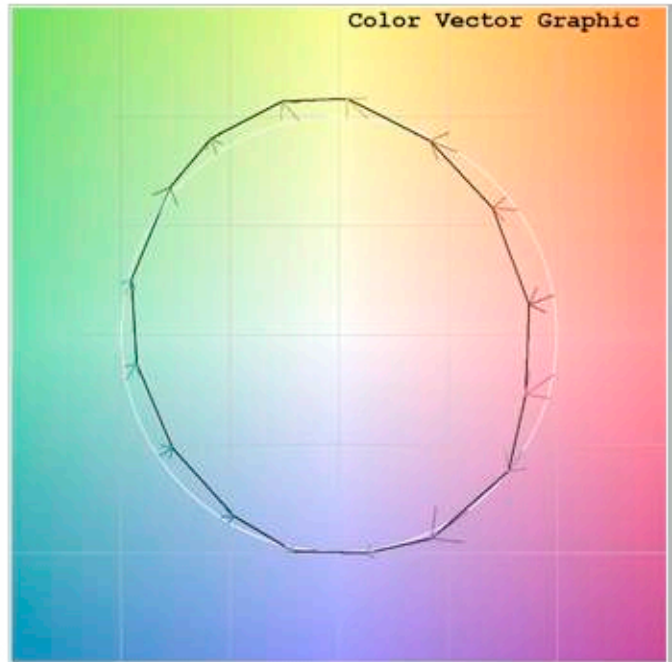

Rf: 80   CCT: 2767 K   u': 0.2595
Rg: 98   Duv: 0.0003   v': 0.5265

Model:Ecoled Sideview pro 2700K
Tester:Sergio Carneros
Temperature:13Deg
Manufacturer:Luz Negra

Number: 37.009
Date:2023-01-18 11:51:53
Humidity:48%
Remarks:1 modulo led de 50cm