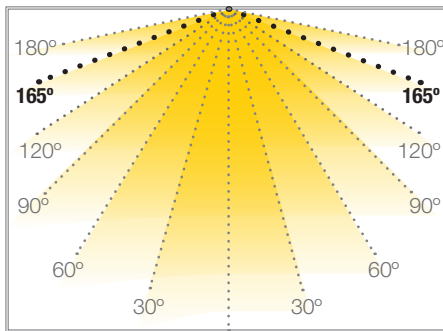

We need to apply thermal tape.

Daily recommended use: 18h.

Not dimmable.

Power (W)	15W
Voltage (V)	24V
Lumens (4000K)	1500Lm
Lumens (2700K)	1400Lm
Efficiency	102 Lm/W
Light emission	165°
Waterproofing	IP20
CRI	>90
Measurements	500x24x15mm
Cuttable	every 166.6mm (3 leds)
Working temp.	-20°C / +60°C
Power supply	not included
Fixing	screw
Packaging	1 unit
Guarantee	3 years

Spectrum Test Report

Color Parameters:

Chromaticity Coordinate: $x=0.3802$ $y=0.3779$ / $u'=0.2245$ $v'=0.5020$
 CCT=4014K (Duv=0.0006) Dominant WL:Ld =578.7nm Purity=27.5%
 Ratio:R=18.0% G=78.5% B=3.5%;; Peak WL:Lp=594.6nm FWHM=143.7nm
 Render Index:Ra=81.2 CRI=74.0 TM30:Rf=80 Rg=95
 R1 =79 R2 =88 R3 =93 R4 =79 R5 =79 R6 =82 R7 =86
 R8 =63 R9 =4 R10=70 R11=77 R12=58 R13=81 R14=96 R15=74

Photo Parameters:

Flux = 1548 lm Eff. : 102.19 lm/W Fe = 4.687 W Scotopic:2573.2 S/P:1.6621

Electrical parameters:

V = 23.998 V I = 0.6313 A P = 15.15 W PF = 1.000

Status: Integral T = 863 ms Ip = 48919 (75%)

Color Parameters:

Chromaticity Coordinate: $x=0.4550$ $y=0.4102$ $u'=0.2595$ $v'=0.5265$
 CCT=2767K (Duv=0.0003) Dominant WL:Ld =583.8nm Purity=59.7%
 Ratio:R=24.6% G=73.5% B=2.0%;;Peak WL:Lp=605.5nm FWHM=121.9nm
 Render Index:Ra=82.8 CRI=77.7 TM30:Rf=80 Rg=98
 R1 =81 R2 =89 R3 =97 R4 =82 R5 =81 R6 =88 R7 =83
 R8 =59 R9 =9 R10=77 R11=83 R12=76 R13=83 R14=99 R15=73