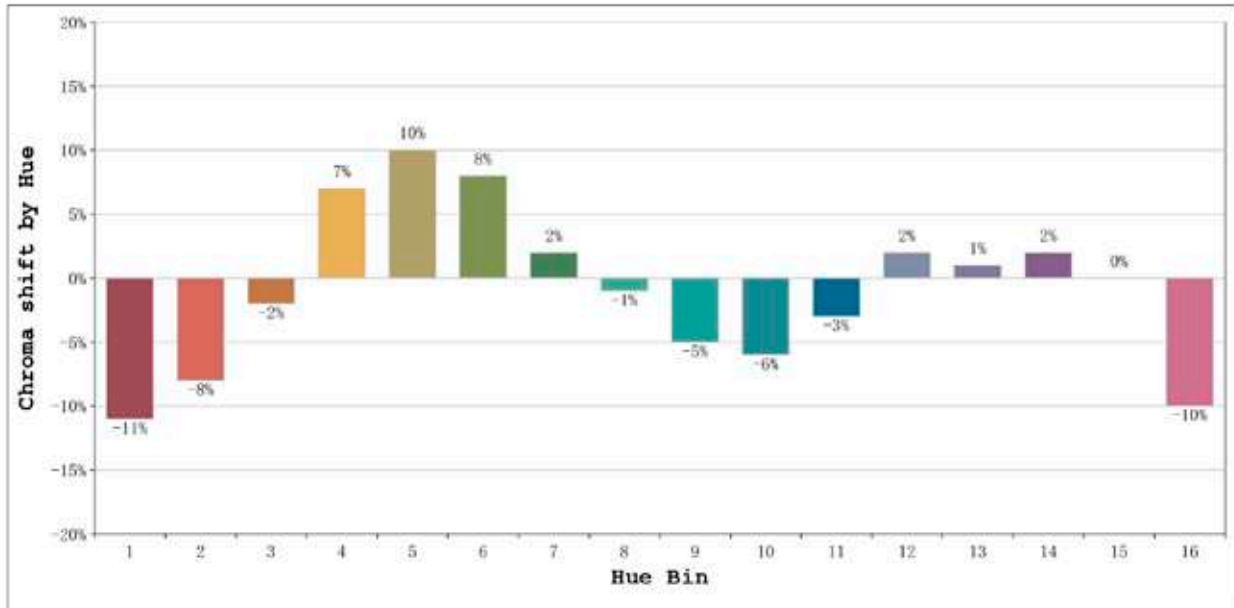

Hue Bin	Hue Angle	Rf	Graphic shift(%)	
			Chroma	Hue
1	0.0° - 22.5°	74	-11	-1
2	22.5° - 45.0°	78	-8	7
3	45.0° - 67.5°	70	-2	13
4	67.5° - 90.0°	80	7	11
5	90.0° - 112.5°	85	10	6
6	112.5° - 135.0°	88	8	-1
7	135.0° - 157.5°	78	2	-11
8	157.5° - 180.0°	87	-1	-6
9	180.0° - 202.5°	83	-5	-5
10	202.5° - 225.0°	86	-6	0
11	225.0° - 247.5°	85	-3	5
12	247.5° - 270.0°	85	2	4
13	270.0° - 292.5°	86	1	-5
14	292.5° - 315.0°	65	2	-20
15	315.0° - 337.5°	82	0	-11
16	337.5° - 360.0°	73	-10	-10

Model:Ecoled Sideview pro 2700K
Tester:Sergio Carneros
Temperature:13Deg
Manufacturer:Luz Negra

Number: 37.009
Date:2023-01-18 11:51:53
Humidity:48%
Remarks:1 modulo led de 50cm