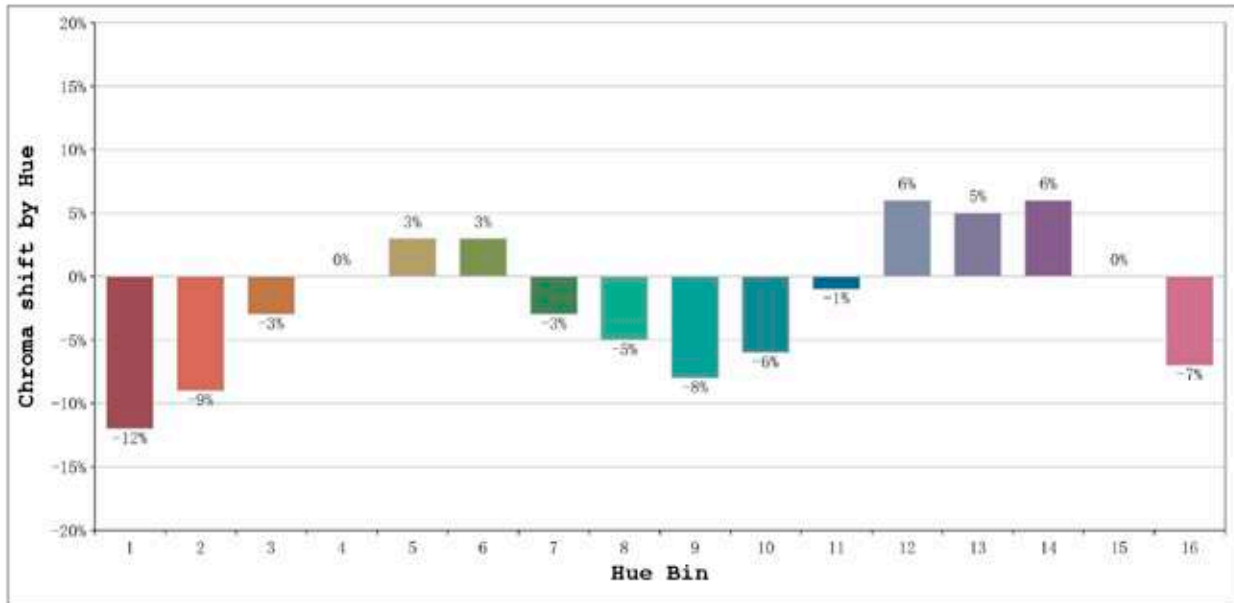

Hue Bin	Hue Angle	Rf	Graphic shift(%)	
			Chroma	Hue
1	0.0° - 22.5°	74	-12	0
2	22.5° - 45.0°	76	-9	7
3	45.0° - 67.5°	72	-3	13
4	67.5° - 90.0°	85	0	9
5	90.0° - 112.5°	88	3	5
6	112.5° - 135.0°	92	3	-2
7	135.0° - 157.5°	83	-3	-7
8	157.5° - 180.0°	88	-5	-2
9	180.0° - 202.5°	85	-8	3
10	202.5° - 225.0°	73	-6	12
11	225.0° - 247.5°	75	-1	17
12	247.5° - 270.0°	80	6	8
13	270.0° - 292.5°	87	5	-4
14	292.5° - 315.0°	78	6	-13
15	315.0° - 337.5°	75	0	-14
16	337.5° - 360.0°	74	-7	-10

Model:Ecoled Sideview pro 4000K Number: 37.007
Tester:Sergio Carneros Date:2023-01-18 11:30:47
Temperature:25Deg Humidity:57%
Manufacturer:Luz Negra Remarks:1 modulo led de 50cm