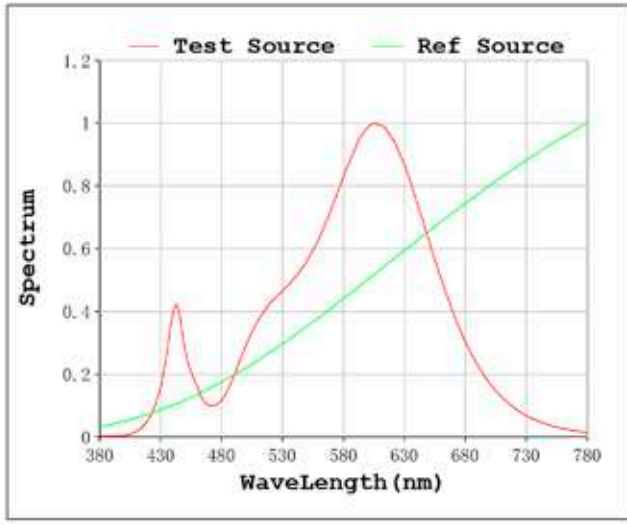

Rf: 80   CCT: 2767 K   u': 0.2595
Rg: 98   Duv: 0.0003   v': 0.5265

Model:Ecoled Sideview pro 2700K
Tester:Sergio Carneros
Temperature:13Deg
Manufacturer:Luz Negra

Number: 37.009
Date:2023-01-18 11:51:53
Humidity:48%
Remarks:1 modulo led de 50cm