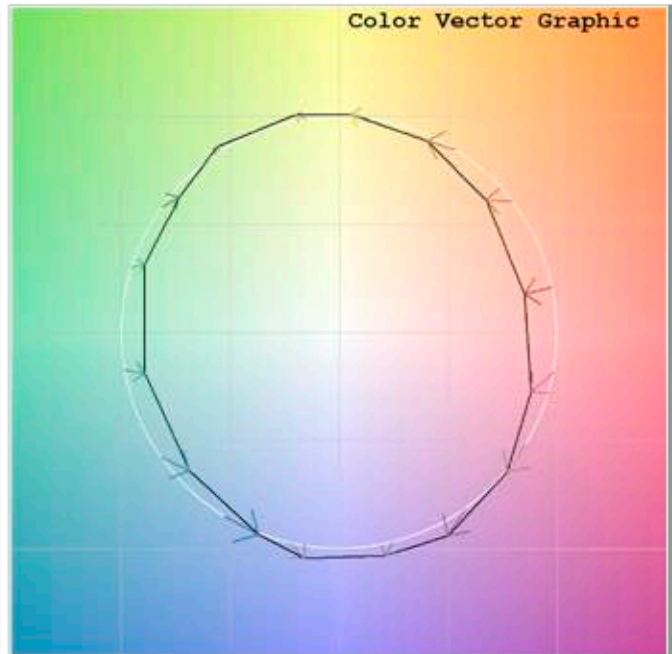

Rf: 80   CCT: 4014 K   u': 0.2245
Rg: 95   Duv: 0.0006   v': 0.5020

Model:Ecoled Sideview pro 4000K
Tester:Sergio Careros
Temperature:25Deg
Manufacturer:Luz Negra

Number: 37.007
Date:2023-01-18 11:30:47
Humidity:57%
Remarks:1 modulo led de 50cm