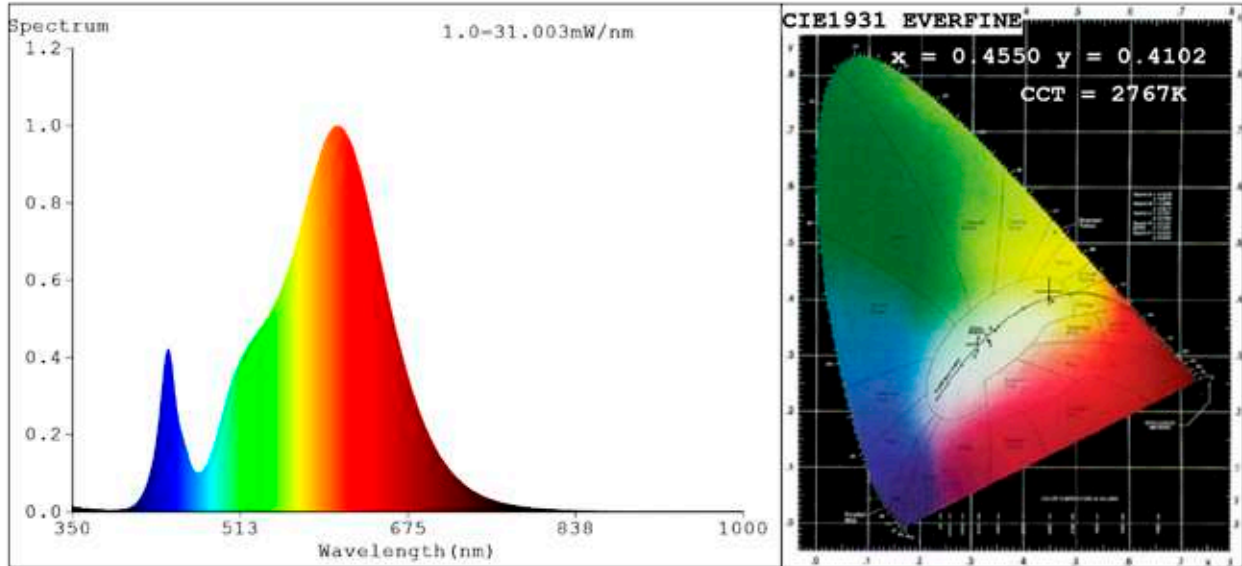

Spectrum Test Report

Color Parameters:

Chromaticity Coordinate: $x=0.3802$ $y=0.3779$ / $u'=0.2245$ $v'=0.5020$
 CCT=4014K (Duv=0.0006) Dominant WL:Ld =578.7nm Purity=27.5%
 Ratio:R=18.0% G=78.5% B=3.5%;; Peak WL:Lp=594.6nm FWHM=143.7nm
 Render Index:Ra=81.2 CRI=74.0 TM30:Rf=80 Rg=95
 R1 =79 R2 =88 R3 =93 R4 =79 R5 =79 R6 =82 R7 =86
 R8 =63 R9 =4 R10=70 R11=77 R12=58 R13=81 R14=96 R15=74

Model:Ecoled Sideview pro 4000K
Tester:Sergio Careros
Temperature:25Deg
Manufacturer:Luz Negra

Number: 37.007
Date:2023-01-18 11:30:47
Humidity:57%
Remarks:1 modulo led de 50cm

Hue Bin	Hue Angle	Rf	Graphic shift(%)	
			Chroma	Hue
1	0.0° - 22.5°	74	-12	0
2	22.5° - 45.0°	76	-9	7
3	45.0° - 67.5°	72	-3	13
4	67.5° - 90.0°	85	0	9
5	90.0° - 112.5°	88	3	5
6	112.5° - 135.0°	92	3	-2
7	135.0° - 157.5°	83	-3	-7
8	157.5° - 180.0°	88	-5	-2
9	180.0° - 202.5°	85	-8	3
10	202.5° - 225.0°	73	-6	12
11	225.0° - 247.5°	75	-1	17
12	247.5° - 270.0°	80	6	8
13	270.0° - 292.5°	87	5	-4
14	292.5° - 315.0°	78	6	-13
15	315.0° - 337.5°	75	0	-14
16	337.5° - 360.0°	74	-7	-10

Color Parameters:

Chromaticity Coordinate: $x=0.4550$ $y=0.4102$ $u'=0.2595$ $v'=0.5265$
 CCT=2767K (Duv=0.0003) Dominant WL:Ld =583.8nm Purity=59.7%
 Ratio:R=24.6% G=73.5% B=2.0%;;Peak WL:Lp=605.5nm FWHM=121.9nm
 Render Index:Ra=82.8 CRI=77.7 TM30:Rf=80 Rg=98
 R1 =81 R2 =89 R3 =97 R4 =82 R5 =81 R6 =88 R7 =83
 R8 =59 R9 =9 R10=77 R11=83 R12=76 R13=83 R14=99 R15=73