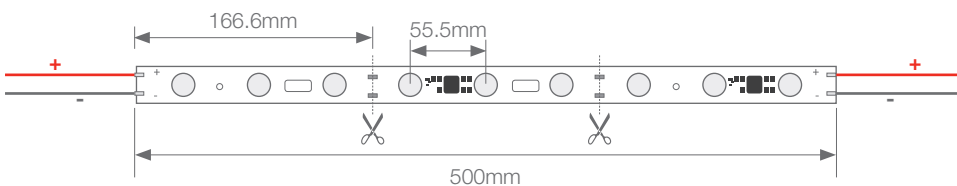

BARCELONA
C/ Carles Buhigues, 13
08420 Canovelles
Info@luznegra.net
Tel: +34 938 402 598

MADRID
C/ Adaptación, 27
28906 Getafe
centro@luznegra.net
Tel: +34 916 416 081

PARIS
113 Avenue Joffre
77450 Esbly
france@luznegra.net
Tel: +33 (0) 160 426 585