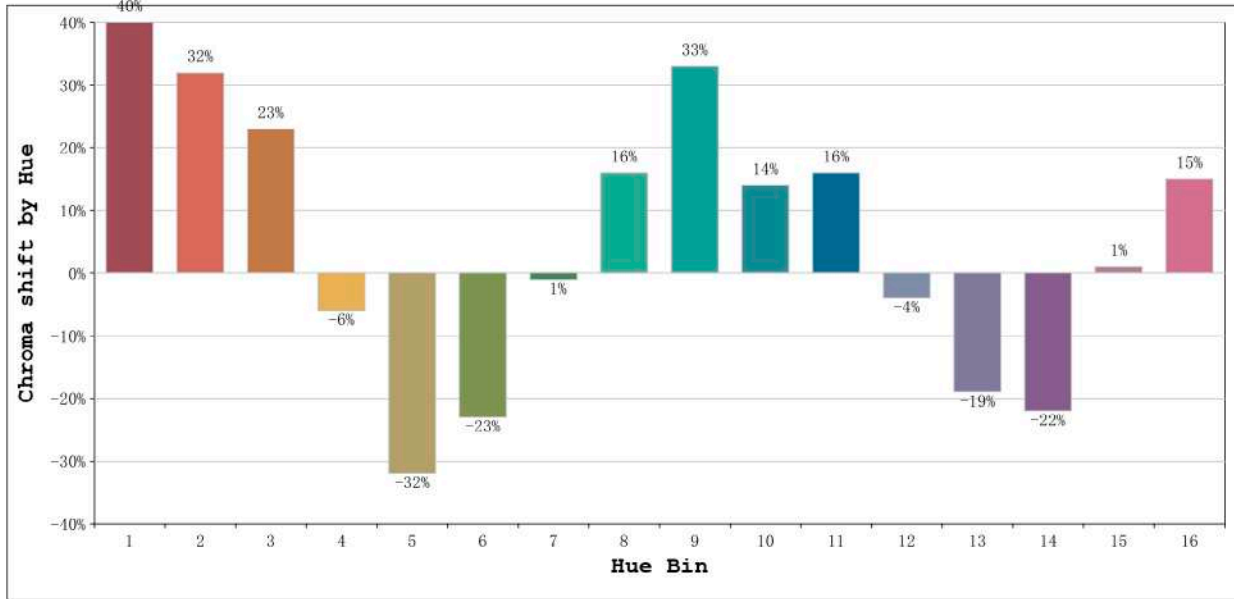

Hue Bin	Hue Angle	Rf	Graphic shift(%)	
			Chroma	Hue
1	0.0° - 22.5°	19	40	6
2	22.5° - 45.0°	5	32	-24
3	45.0° - 67.5°	9	23	-58
4	67.5° - 90.0°	3	-6	-58
5	90.0° - 112.5°	12	-32	-34
6	112.5° - 135.0°	57	-23	1
7	135.0° - 157.5°	62	-1	16
8	157.5° - 180.0°	51	16	18
9	180.0° - 202.5°	57	33	9
10	202.5° - 225.0°	48	14	-18
11	225.0° - 247.5°	40	16	-32
12	247.5° - 270.0°	13	-4	-39
13	270.0° - 292.5°	44	-19	-30
14	292.5° - 315.0°	36	-22	13
15	315.0° - 337.5°	43	1	31
16	337.5° - 360.0°	37	15	22

Model:Ecoled Cozumel
Tester:Sergio Carneros
Temperature:25Deg
Manufacturer:Luz Negra S.L

Number: 35.004
Date:26-5-2021
Humidity:57%
Remarks:100cm de tira flexible