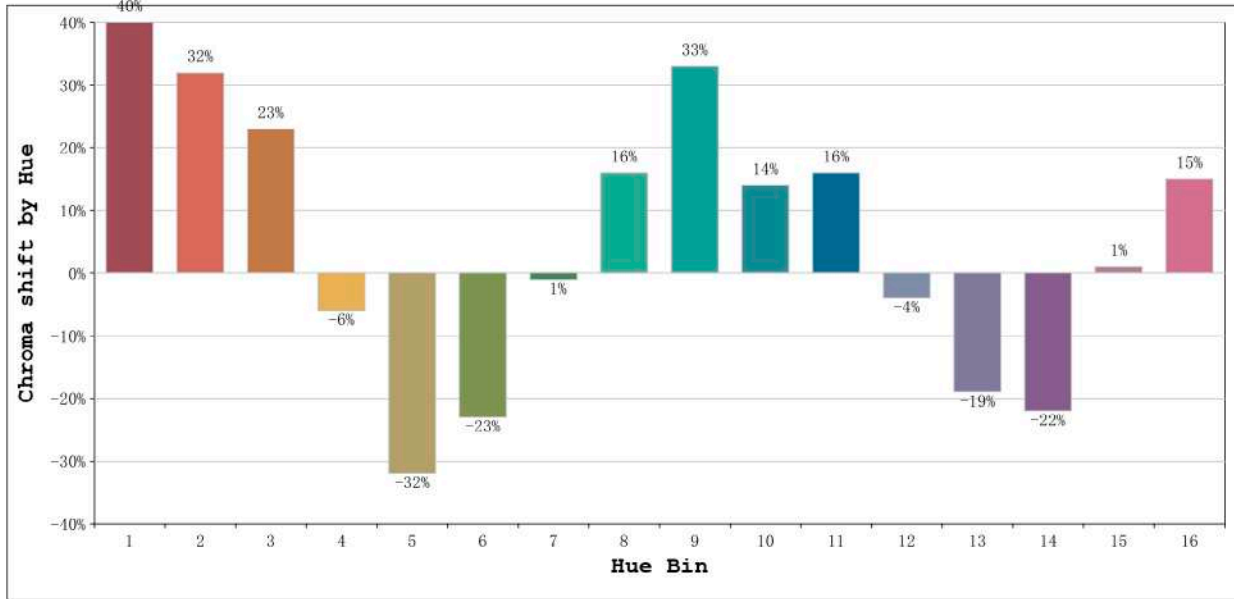

**Photo Parameters:**

Flux = 111.6 lm Eff. : 25.26 lm/W Fe = 543.5 mW Scotopic:552.51 S/P:4.9527

**Electrical parameters:**

V = 11.998 V I = 0.3681 A P = 4.416 W PF = 1.000

Status: Integral T = 2000 ms Ip = 38740 (59%)