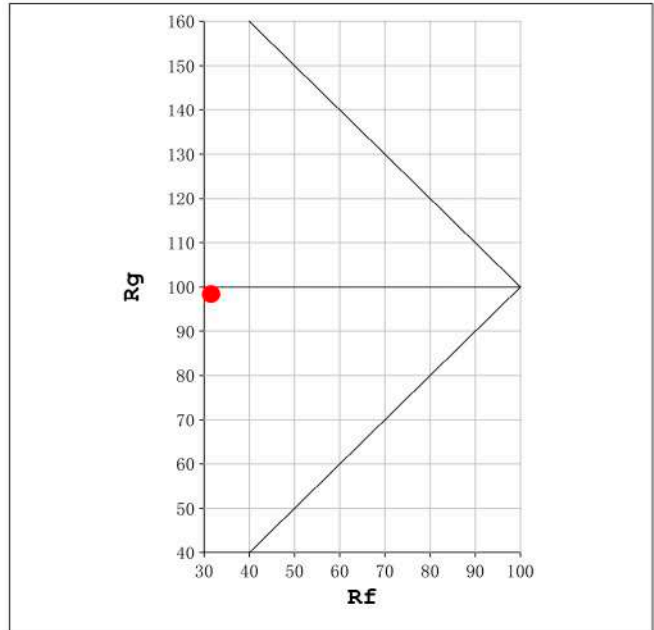

Rf: 32 CCT: 100000 K u': 0.1564
Rg: 98 Duv: 0.0243 v': 0.4015

Model:Ecoled Cozumel
Tester:Sergio Carneros
Temperature:25Deg
Manufacturer:Luz Negra S.L

Number: 35.004
Date:26-5-2021
Humidity:57%
Remarks:100cm de tira flexible