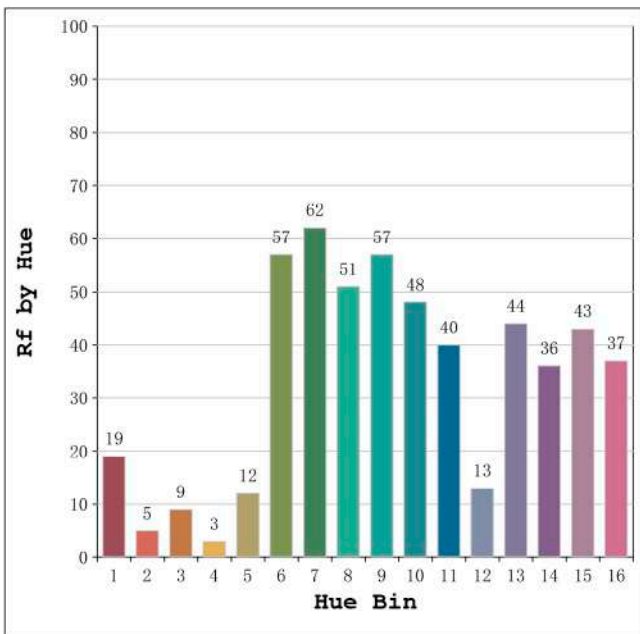

Spectrum Test Report

Color Parameters:

Chromaticity Coordinate: $x=0.2161$ $y=0.2465$ $u'=0.1564$ $v'=0.4015$
 CCT=100000K (Duv=0.0243) Dominant WL:Ld =481.4nm Purity=47.3%
 Ratio:R=18.7% G=62.6% B=18.6%; Peak WL:Lp=468.7nm FWHM=20.4nm
 Render Index:Ra=44.2 CRI=41.7 TM30:Rf=32 Rg=98
 R1 =46 R2 =45 R3 =38 R4 =58 R5 =65 R6 =42 R7 =43
 R8 =15 R9 =0 R10=0 R11=74 R12=56 R13=38 R14=63 R15=26

Photo Parameters:

Flux = 111.6 lm Eff. : 25.26 lm/W Fe = 543.5 mW Scotopic:552.51 S/P:4.9527

Electrical parameters:

V = 11.998 V I = 0.3681 A P = 4.416 W PF = 1.000

Status: Integral T = 2000 ms Ip = 38740 (59%)

Model:Ecoled Cozumel	Number: 35.004
Tester:Sergio Carneros	Date:26-5-2021
Temperature:25Deg	Humidity:57%
Manufacturer:Luz Negra S.L	Remarks:100cm de tira flexible

Rf: 32 CCT: 100000 K u': 0.1564
Rg: 98 Duv: 0.0243 v': 0.4015

Model:Ecoled Cozumel
Tester:Sergio Carneros
Temperature:25Deg
Manufacturer:Luz Negra S.L

Number: 35.004
Date:26-5-2021
Humidity:57%
Remarks:100cm de tira flexible

Hue Bin	Hue Angle	Rf	Graphic shift(%)	
			Chroma	Hue
1	0.0° - 22.5°	19	40	6
2	22.5° - 45.0°	5	32	-24
3	45.0° - 67.5°	9	23	-58
4	67.5° - 90.0°	3	-6	-58
5	90.0° - 112.5°	12	-32	-34
6	112.5° - 135.0°	57	-23	1
7	135.0° - 157.5°	62	-1	16
8	157.5° - 180.0°	51	16	18
9	180.0° - 202.5°	57	33	9
10	202.5° - 225.0°	48	14	-18
11	225.0° - 247.5°	40	16	-32
12	247.5° - 270.0°	13	-4	-39
13	270.0° - 292.5°	44	-19	-30
14	292.5° - 315.0°	36	-22	13
15	315.0° - 337.5°	43	1	31
16	337.5° - 360.0°	37	15	22