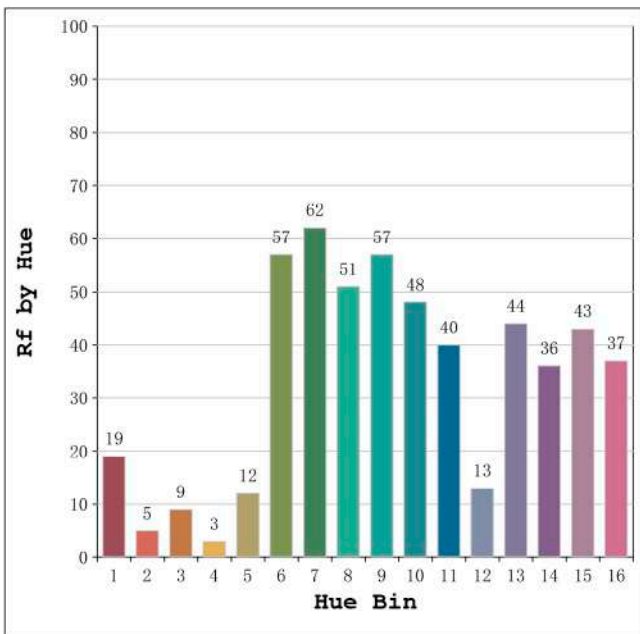

**PARIS**  
113 Avenue Joffre  
77450 Esbly  
france@luznegra.net  
Tel: +33 (0) 160 426 585

**Spectrum Test Report**

**Color Parameters:**

Chromaticity Coordinate:  $x=0.2161$   $y=0.2465$   $u'=0.1564$   $v'=0.4015$   
 CCT=100000K (Duv=0.0243) Dominant WL:Ld =481.4nm Purity=47.3%  
 Ratio:R=18.7% G=62.6% B=18.6%; Peak WL:Lp=468.7nm FWHM=20.4nm  
 Render Index:Ra=44.2 CRI=41.7 TM30:Rf=32 Rg=98  
 R1 =46 R2 =45 R3 =38 R4 =58 R5 =65 R6 =42 R7 =43  
 R8 =15 R9 =0 R10=0 R11=74 R12=56 R13=38 R14=63 R15=26

**Photo Parameters:**

Flux = 111.6 lm Eff. : 25.26 lm/W Fe = 543.5 mW Scotopic:552.51 S/P:4.9527

**Electrical parameters:**

V = 11.998 V I = 0.3681 A P = 4.416 W PF = 1.000

Status: Integral T = 2000 ms Ip = 38740 (59%)

Model:Ecoled Cozumel	Number: 35.004
Tester:Sergio Carneros	Date:26-5-2021
Temperature:25Deg	Humidity:57%
Manufacturer:Luz Negra S.L	Remarks:100cm de tira flexible

Rf: 32 CCT: 100000 K u': 0.1564  
Rg: 98 Duv: 0.0243 v': 0.4015

Model:Ecoled Cozumel  
Tester:Sergio Carneros  
Temperature:25Deg  
Manufacturer:Luz Negra S.L

Number: 35.004  
Date:26-5-2021  
Humidity:57%  
Remarks:100cm de tira flexible

Hue Bin	Hue Angle	Rf	Graphic shift(%)	
			Chroma	Hue
1	0.0° - 22.5°	19	40	6
2	22.5° - 45.0°	5	32	-24
3	45.0° - 67.5°	9	23	-58
4	67.5° - 90.0°	3	-6	-58
5	90.0° - 112.5°	12	-32	-34
6	112.5° - 135.0°	57	-23	1
7	135.0° - 157.5°	62	-1	16
8	157.5° - 180.0°	51	16	18
9	180.0° - 202.5°	57	33	9
10	202.5° - 225.0°	48	14	-18
11	225.0° - 247.5°	40	16	-32
12	247.5° - 270.0°	13	-4	-39
13	270.0° - 292.5°	44	-19	-30
14	292.5° - 315.0°	36	-22	13
15	315.0° - 337.5°	43	1	31
16	337.5° - 360.0°	37	15	22