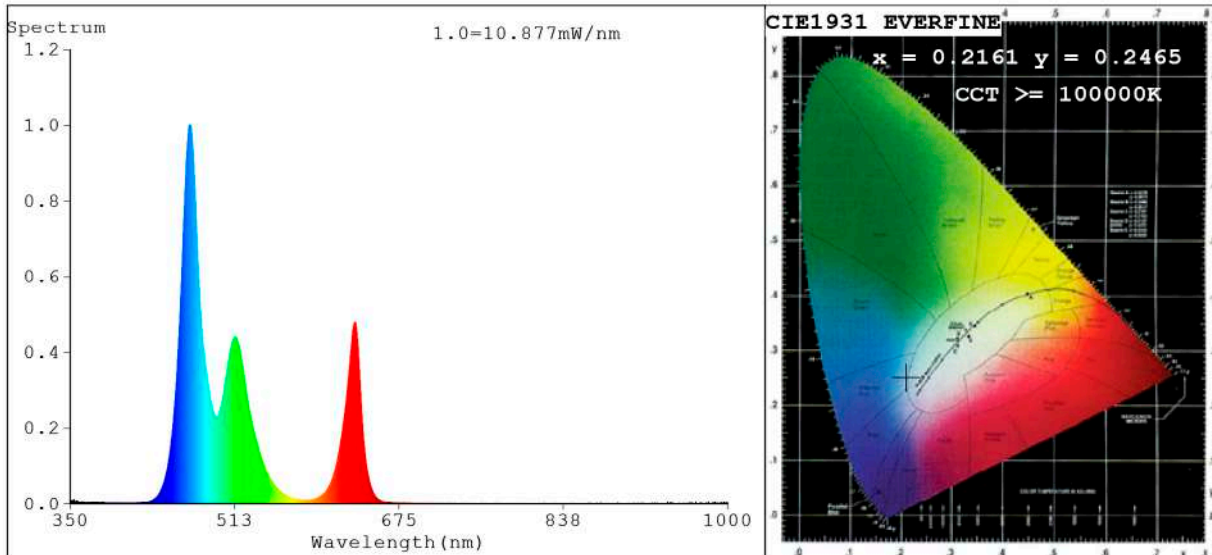

**Maximum connection in open circuit: 5m.**

Estimated lifespan: 50000h \*

\* Depending on the dissipation of the profile, the daily working hours and the external environmental working temperature

Power (W)	5W/m
Voltage (V)	12V
IC type	WS2812
Lumens	112 Lm/m
CRI	>40
Led control	led to led
Light emission	120°
Waterproofing	IP20
N° leds/m	30
Measurements	5000x10x2.5mm
Cuttable	every 33.2mm
PCB	10mm
Working temperature	-20°C / +50°C
Apt for	indoor
Packaging	1 roll/5m
Guarantee	3 years

**PARIS**  
113 Avenue Joffre  
77450 Esbly  
france@luznegra.net  
Tel: +33 (0) 160 426 585

**Spectrum Test Report**

**Color Parameters:**

Chromaticity Coordinate:  $x=0.2161$   $y=0.2465$   $u'=0.1564$   $v'=0.4015$   
 CCT=100000K (Duv=0.0243) Dominant WL:Ld =481.4nm Purity=47.3%  
 Ratio:R=18.7% G=62.6% B=18.6%; Peak WL:Lp=468.7nm FWHM=20.4nm  
 Render Index:Ra=44.2 CRI=41.7 TM30:Rf=32 Rg=98  
 R1 =46 R2 =45 R3 =38 R4 =58 R5 =65 R6 =42 R7 =43  
 R8 =15 R9 =0 R10=0 R11=74 R12=56 R13=38 R14=63 R15=26

**Photo Parameters:**

Flux = 111.6 lm Eff. : 25.26 lm/W Fe = 543.5 mW Scotopic:552.51 S/P:4.9527

**Electrical parameters:**

V = 11.998 V I = 0.3681 A P = 4.416 W PF = 1.000

Status: Integral T = 2000 ms Ip = 38740 (59%)