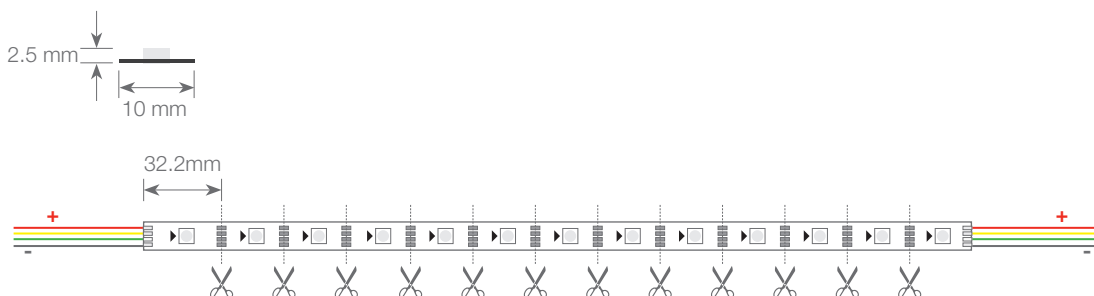

Power (W)	5W/m
Voltage (V)	12V
IC type	WS2812
Lumens	112 Lm/m
CRI	>40
Led control	led to led
Light emission	120°
Waterproofing	IP20
N° leds/m	30
Measurements	5000x10x2.5mm
Cuttable	every 33.2mm
PCB	10mm
Working temperature	-20°C / +50°C
Apt for	indoor
Packaging	1 roll/5m
Guarantee	3 years

Approved by: