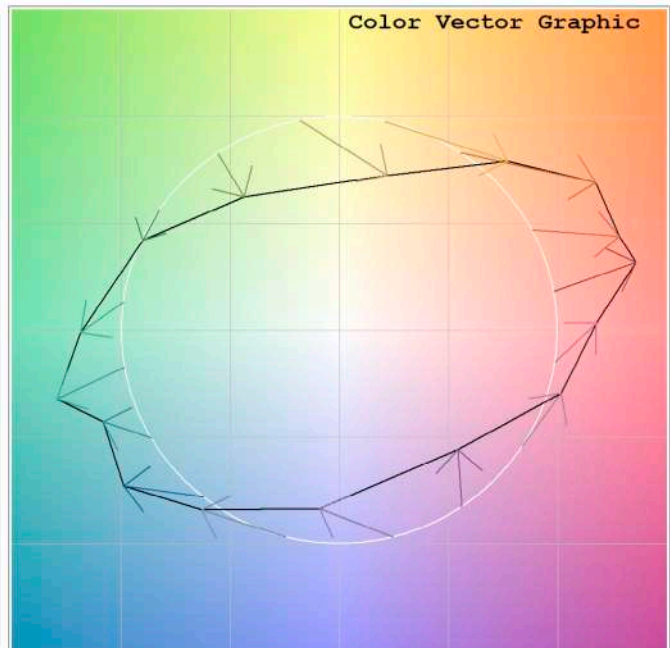

Rf: 32 CCT: 100000 K u': 0.1564
Rg: 98 Duv: 0.0243 v': 0.4015

Model:Ecoled Cozumel
Tester:Sergio Carneros
Temperature:25Deg
Manufacturer:Luz Negra S.L

Number: 35.004
Date:26-5-2021
Humidity:57%
Remarks:100cm de tira flexible