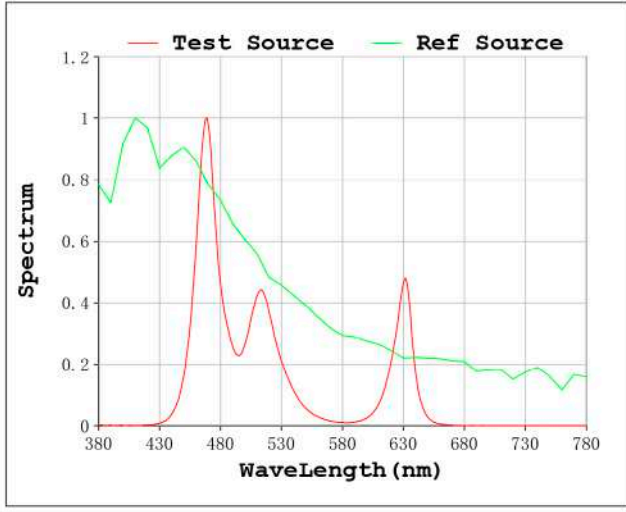

Rf: 32 CCT: 100000 K u': 0.1564
Rg: 98 Duv: 0.0243 v': 0.4015

Model:Ecoled Cozumel
Tester:Sergio Carneros
Temperature:25Deg
Manufacturer:Luz Negra S.L

Number: 35.004
Date:26-5-2021
Humidity:57%
Remarks:100cm de tira flexible