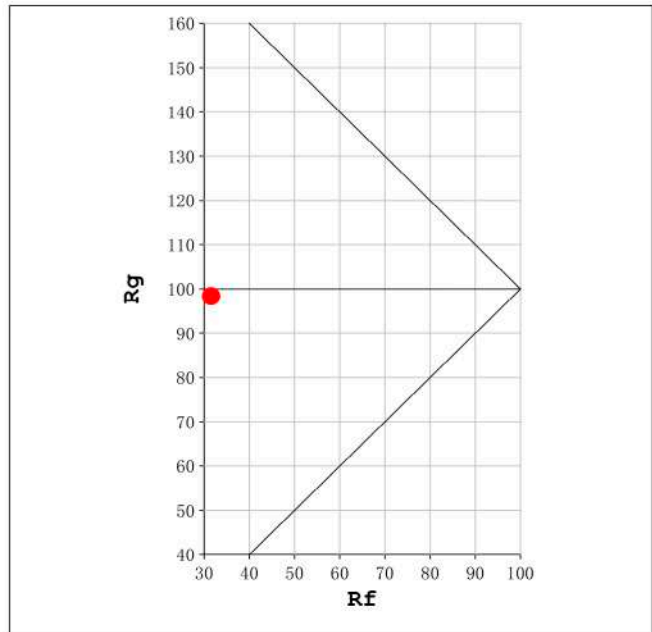

Rf: 32 CCT: 100000 K u': 0.1564
Rg: 98 Duv: 0.0243 v': 0.4015

Model:Ecoled Cozumel
Tester:Sergio Carneros
Temperature:25Deg
Manufacturer:Luz Negra S.L

Number: 35.004
Date:26-5-2021
Humidity:57%
Remarks:100cm de tira flexible