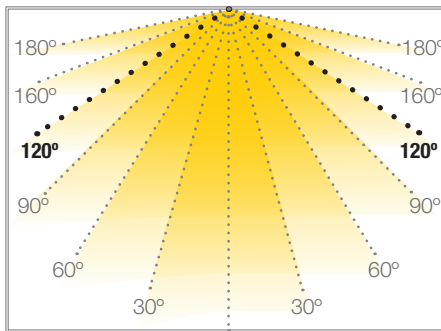

**Maximum connection in open circuit: 5m.**

Estimated lifespan: 50000h \*

\* Depending on the dissipation of the profile, the daily working hours and the external environmental working temperature

Power (W)	5W/m
Voltage (V)	12V
IC type	WS2812
Lumens	112 Lm/m
CRI	>40
Led control	led to led
Light emission	120°
Waterproofing	IP20
N° leds/m	30
Measurements	5000x10x2.5mm
Cuttable	every 33.2mm
PCB	10mm
Working temperature	-20°C / +50°C
Apt for	indoor
Packaging	1 roll/5m
Guarantee	3 years

**Photo Parameters:**

Flux = 111.6 lm Eff. : 25.26 lm/W Fe = 543.5 mW Scotopic:552.51 S/P:4.9527

**Electrical parameters:**

V = 11.998 V I = 0.3681 A P = 4.416 W PF = 1.000

Status: Integral T = 2000 ms Ip = 38740 (59%)