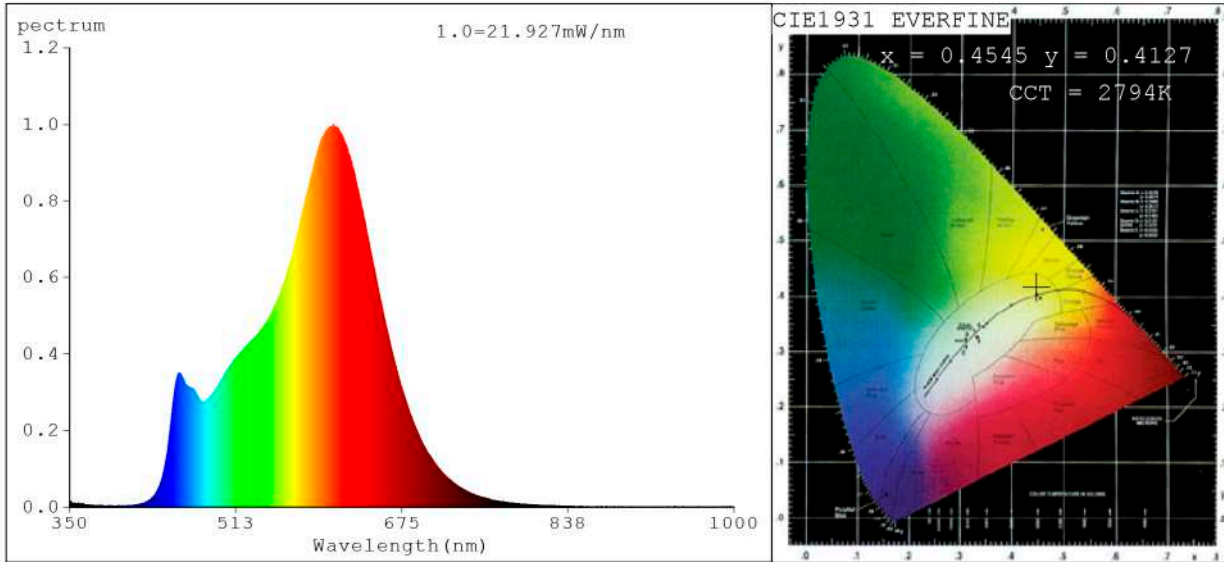

Spectrum Test Report

Color Parameters:

Chromaticity Coordinate: $x=0.4545$ $y=0.4127$ $u'=0.2581$ $v'=0.5273$
CCT=2794K (Duv=0.0013) Dominant WL:Ld =583.3nm Purity=60.3%
Ratio:R=25.0% G=72.0% B=3.0%; Peak WL:Lp=607.8nm FWHM=111.5nm
Render Index:Ra=84.9 CRI=81.4 TM30:Rf=83 Rg=92
R1 =86 R2 =97 R3 =90 R4 =83 R5 =87 R6 =97 R7 =80
R8 =60 R9 =16 R10=94 R11=84 R12=82 R13=89 R14=95 R15=76

Photo Parameters:

Flux = 993.7 lm Eff. : 83.90 lm/W Fe = 3.071 W Scotopic:1330.5 S/P:1.3389

Electrical parameters:

V = 11.998 V I = 0.9872 A P = 14.24 W PF = 1.000

Status: Integral T = 1328 ms Ip = 50926 (78%)

Model:Ecoled Bali 3000K	Number: 35.007
Tester:Sergio Carneros	Date:26-5-2021
Temperature:25Deg	Humidity:57%
Manufacturer:Luz Negra S.L	Remarks:100cm de tira flexible