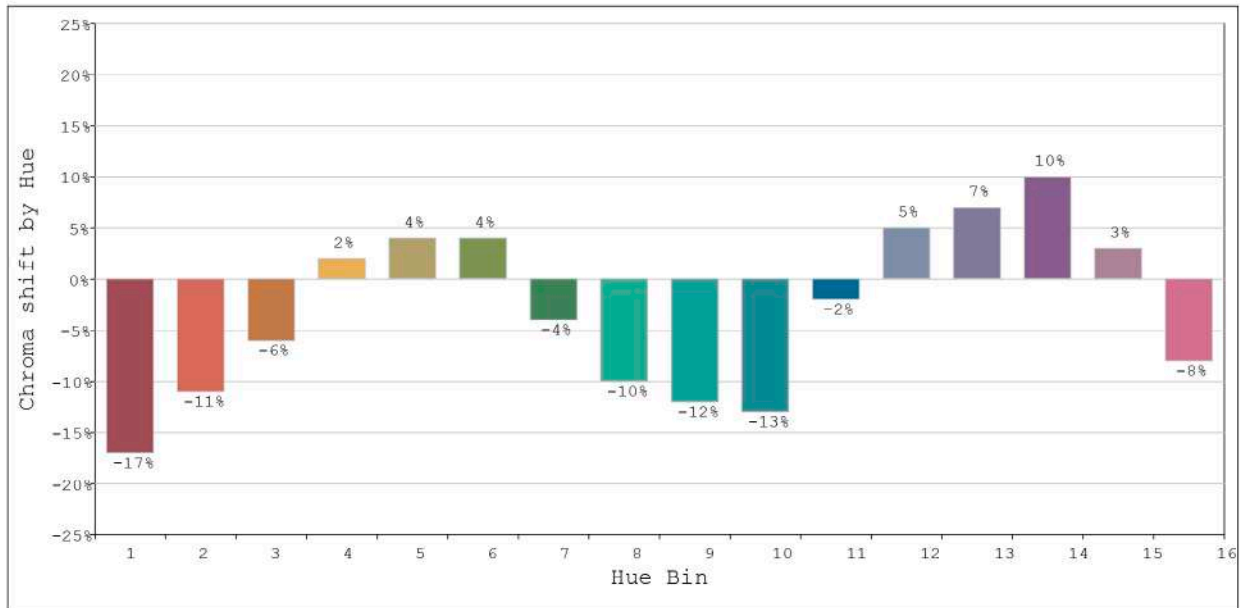

Hue Bin	Hue Angle	Rf	Graphic shift(%)	
			Chroma	Hue
1	0.0° - 22.5°	66	-17	-1
2	22.5° - 45.0°	63	-11	9
3	45.0° - 67.5°	67	-6	17
4	67.5° - 90.0°	69	2	16
5	90.0° - 112.5°	83	4	7
6	112.5° - 135.0°	90	4	-2
7	135.0° - 157.5°	83	-4	-7
8	157.5° - 180.0°	78	-10	-5
9	180.0° - 202.5°	77	-12	3
10	202.5° - 225.0°	61	-13	20
11	225.0° - 247.5°	62	-2	26
12	247.5° - 270.0°	65	5	15
13	270.0° - 292.5°	86	7	2
14	292.5° - 315.0°	78	10	-9
15	315.0° - 337.5°	71	3	-17
16	337.5° - 360.0°	69	-8	-12

Model:Ecoled Bali 6500K
Tester:Sergio Carneros
Temperature:25Deg
Manufacturer:Luz Negra S.L

Number: 35.006
Date:26-5-2021
Humidity:57%
Remarks:100cm de tira flexible