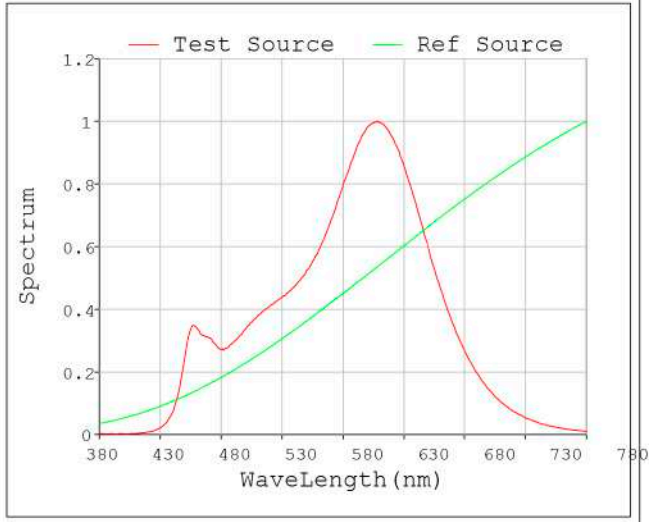

Rf: 83   CCT: 2794 K   u': 0.2581
Rg: 92   Duv: 0.0013   v': 0.5273

Model:Ecoled Bali 3000K
Tester:Sergio Carneros
Temperature:25Deg
Manufacturer:Luz Negra S.L

Number: 35.007
Date:26-5-2021
Humidity:57%
Remarks:100cm de tira flexible