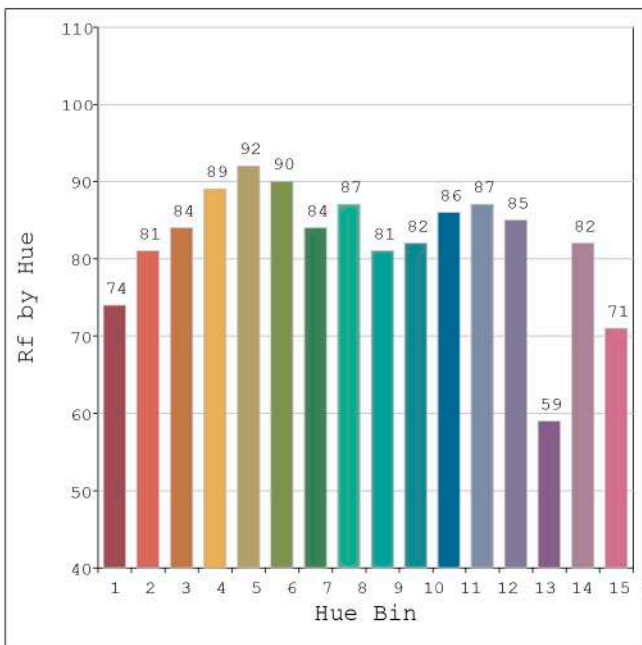

Rf: 83   CCT: 2794 K   u': 0.2581
Rg: 92   Duv: 0.0013   v': 0.5273

Model:Ecoled Bali 3000K
Tester:Sergio Carneros
Temperature:25Deg
Manufacturer:Luz Negra S.L

Number: 35.007
Date:26-5-2021
Humidity:57%
Remarks:100cm de tira flexible