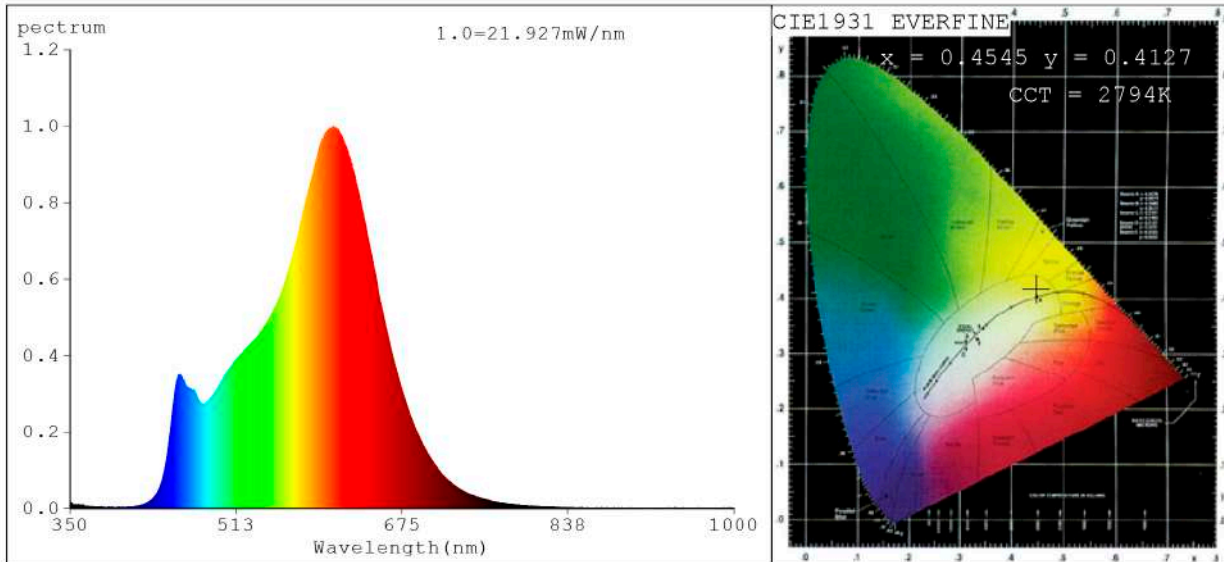

Spectrum Test Report

Color Parameters:

Chromaticity Coordinate: $x=0.4545$ $y=0.4127$ $u'=0.2581$ $v'=0.5273$
CCT=2794K (Duv=0.0013) Dominant WL:Ld =583.3nm Purity=60.3%
Ratio:R=25.0% G=72.0% B=3.0%; Peak WL:Lp=607.8nm FWHM=111.5nm
Render Index:Ra=84.9 CRI=81.4 TM30:Rf=83 Rg=92
R1 =86 R2 =97 R3 =90 R4 =83 R5 =87 R6 =97 R7 =80
R8 =60 R9 =16 R10=94 R11=84 R12=82 R13=89 R14=95 R15=76

Photo Parameters:

Flux = 993.7 lm Eff. : 83.90 lm/W Fe = 3.071 W Scotopic:1330.5 S/P:1.3389

Electrical parameters:

V = 11.998 V I = 0.9872 A P = 14.24 W PF = 1.000

Status: Integral T = 1328 ms Ip = 50926 (78%)

Model:Ecoled Bali 3000K	Number: 35.007
Tester:Sergio Carneros	Date:26-5-2021
Temperature:25Deg	Humidity:57%
Manufacturer:Luz Negra S.L	Remarks:100cm de tira flexible