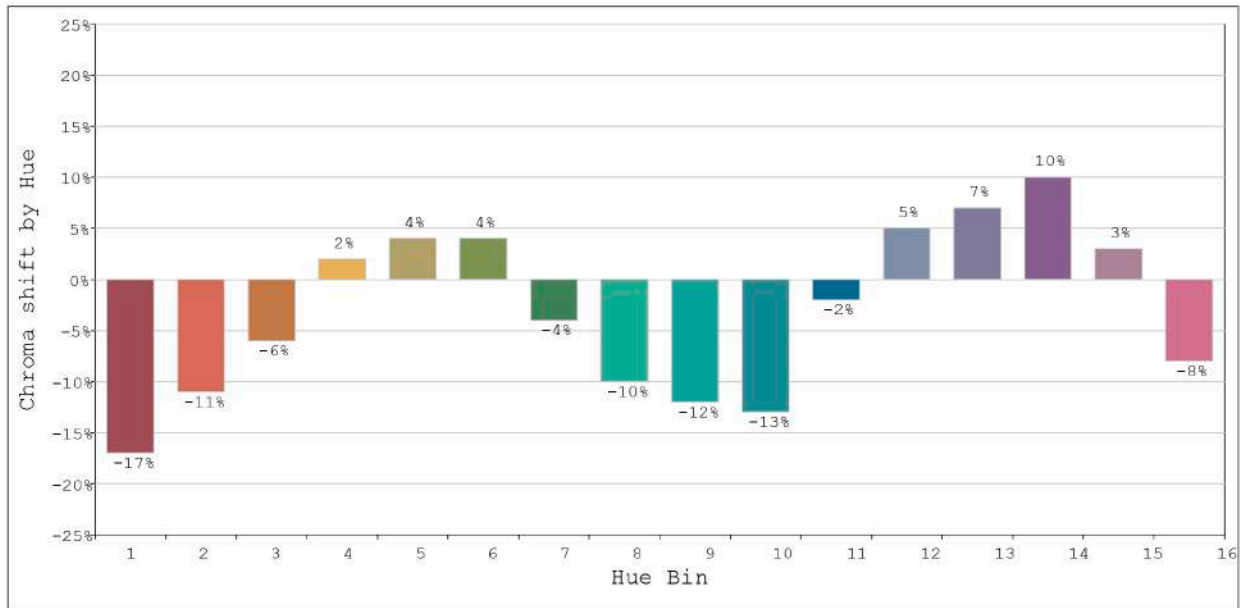

Spectrum Test Report

Color Parameters:

Chromaticity Coordinate: x=0.3056 y=0.3227/u'=0.1952 v'=0.4639
 CCT=6972K(Duv=0.0037) Dominant WL:Ld =486.7nm Purity=10.2%
 Ratio:R=11.9% G=83.2% B=4.9%; Peak WL:Lp=453.3nm FWHM=24.1nm
 Render Index:Ra=75.6 CRI=66.8 TM30:Rf=73 Rg=91
 R1 =73 R2 =80 R3 =82 R4 =75 R5 =74 R6 =72 R7 =85
 R8 =63 R9 =0 R10=50 R11=71 R12=44 R13=75 R14=90 R15=69

Photo Parameters:

Flux = 1054 lm Eff. : 86.79 lm/W Fe = 3.361 W Scotopic:2294 S/P:2.1771

Electrical parameters:

V = 11.998 V I = 1.012 A P = 14.14 W PF = 1.000

Status: Integral T = 836 ms Ip = 47124 (72%)

Model:Ecoled Bali 6500K
 Tester:Sergio Carneros
 Temperature:25Deg
 Manufacturer:Luz Negra S.L.

Number: 35.006
 Date:26-5-2021
 Humidity:57%
 Remarks:100cm de tira flexible

Rf: 73 CCT: 6972 K u': 0.1952
Rg: 91 Duv: 0.0037 v': 0.4639

Model:Ecoled Bali 6500K
Tester:Sergio Carneros
Temperature:25Deg
Manufacturer:Luz Negra S.L

Number: 35.006
Date:26-5-2021
Humidity:57%
Remarks:100cm de tira flexible

Hue Bin	Hue Angle	Rf	Graphic shift (%)	
			Chroma	Hue
1	0.0° - 22.5°	66	-17	-1
2	22.5° - 45.0°	63	-11	9
3	45.0° - 67.5°	67	-6	17
4	67.5° - 90.0°	69	2	16
5	90.0° - 112.5°	83	4	7
6	112.5° - 135.0°	90	4	-2
7	135.0° - 157.5°	83	-4	-7
8	157.5° - 180.0°	78	-10	-5
9	180.0° - 202.5°	77	-12	3
10	202.5° - 225.0°	61	-13	20
11	225.0° - 247.5°	62	-2	26
12	247.5° - 270.0°	65	5	15
13	270.0° - 292.5°	86	7	2
14	292.5° - 315.0°	78	10	-9
15	315.0° - 337.5°	71	3	-17
16	337.5° - 360.0°	69	-8	-12