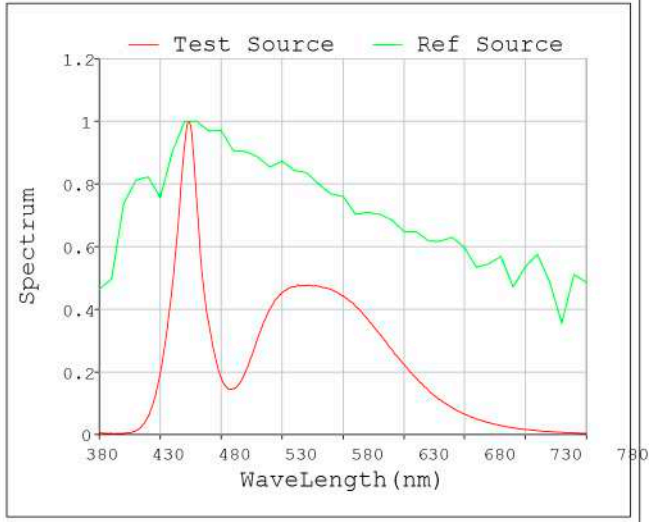

Rf: 73   CCT: 6972 K   u': 0.1952
Rg: 91   Duv: 0.0037   v': 0.4639

Model:Ecoled Bali 6500K
Tester:Sergio Carneros
Temperature:25Deg
Manufacturer:Luz Negra S.L

Number: 35.006
Date:26-5-2021
Humidity:57%
Remarks:100cm de tira flexible