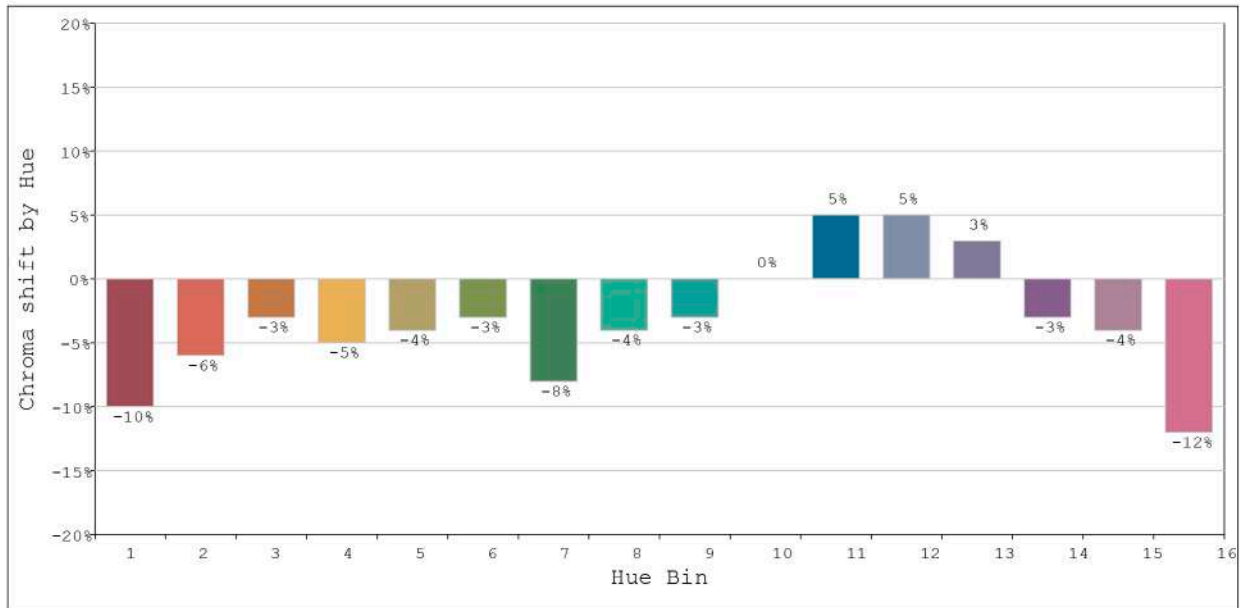

Hue Bin	Hue Angle	Rf	Graphic shift(%)	
			Chroma	Hue
1	0.0° - 22.5°	74	-10	3
2	22.5° - 45.0°	81	-6	5
3	45.0° - 67.5°	84	-3	6
4	67.5° - 90.0°	89	-5	0
5	90.0° - 112.5°	92	-4	0
6	112.5° - 135.0°	90	-3	1
7	135.0° - 157.5°	84	-8	0
8	157.5° - 180.0°	87	-4	6
9	180.0° - 202.5°	81	-3	9
10	202.5° - 225.0°	82	0	10
11	225.0° - 247.5°	86	5	7
12	247.5° - 270.0°	87	5	-1
13	270.0° - 292.5°	85	3	-12
14	292.5° - 315.0°	59	-3	-23
15	315.0° - 337.5°	82	-4	-8
16	337.5° - 360.0°	71	-12	-9

Model:Ecoled Bali 3000K
Tester:Sergio Carneros
Temperature:25Deg
Manufacturer:Luz Negra S.L

Number: 35.007
Date:26-5-2021
Humidity:57%
Remarks:100cm de tira flexible