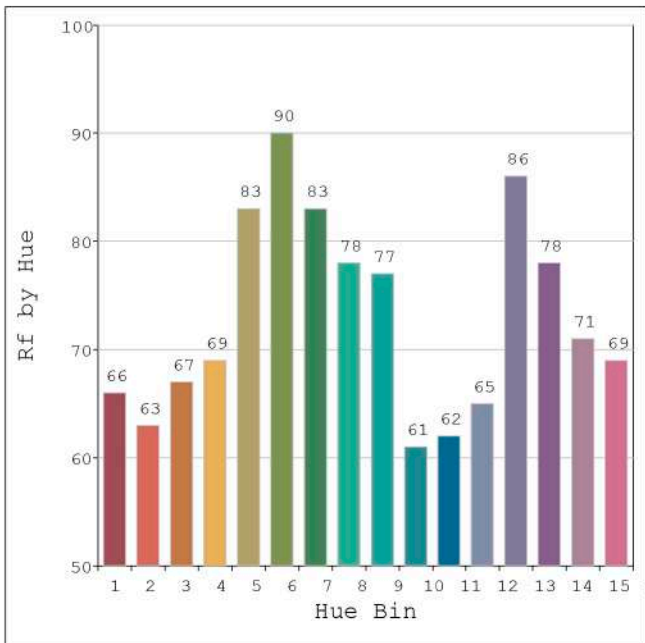

Spectrum Test Report

Color Parameters:

Chromaticity Coordinate: x=0.3056 y=0.3227/u'=0.1952 v'=0.4639
 CCT=6972K(Duv=0.0037) Dominant WL:Ld =486.7nm Purity=10.2%
 Ratio:R=11.9% G=83.2% B=4.9%; Peak WL:Lp=453.3nm FWHM=24.1nm
 Render Index:Ra=75.6 CRI=66.8 TM30:Rf=73 Rg=91
 R1 =73 R2 =80 R3 =82 R4 =75 R5 =74 R6 =72 R7 =85
 R8 =63 R9 =0 R10=50 R11=71 R12=44 R13=75 R14=90 R15=69

Photo Parameters:

Flux = 1054 lm Eff. : 86.79 lm/W Fe = 3.361 W Scotopic:2294 S/P:2.1771

Electrical parameters:

V = 11.998 V I = 1.012 A P = 14.14 W PF = 1.000

Status: Integral T = 836 ms Ip = 47124 (72%)

Model:Ecoled Bali 6500K
 Tester:Sergio Carneros
 Temperature:25Deg
 Manufacturer:Luz Negra S.L.

Number: 35.006
 Date:26-5-2021
 Humidity:57%
 Remarks:100cm de tira flexible

Rf: 73 CCT: 6972 K u': 0.1952
Rg: 91 Duv: 0.0037 v': 0.4639

Chromaticity Coordinate: $x=0.4545$ $y=0.4127$ $u'=0.2581$ $v'=0.5273$
 CCT=2794K (Duv=0.0013) Dominant WL:Ld =583.3nm Purity=60.3%
 Ratio:R=25.0% G=72.0% B=3.0%; Peak WL:Lp=607.8nm FWHM=111.5nm
 Render Index:Ra=84.9 CRI=81.4 TM30:Rf=83 Rg=92
 R1 =86 R2 =97 R3 =90 R4 =83 R5 =87 R6 =97 R7 =80
 R8 =60 R9 =16 R10=94 R11=84 R12=82 R13=89 R14=95 R15=76