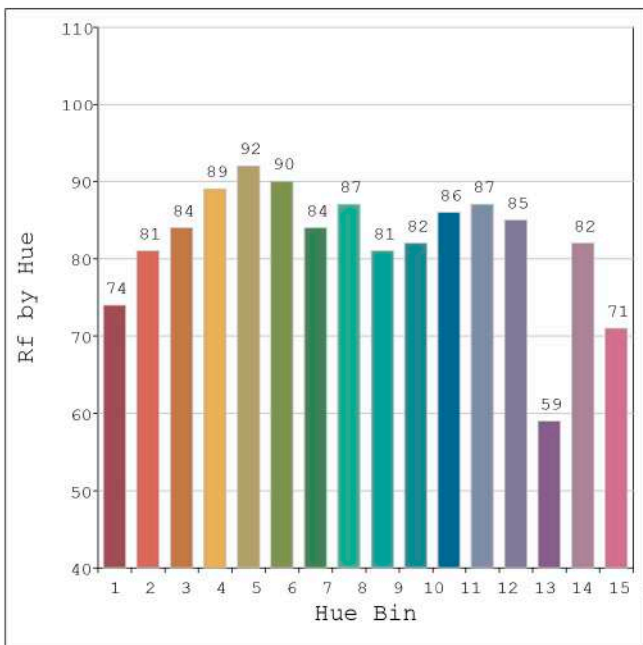

Spectrum Test Report

Color Parameters:

Chromaticity Coordinate: x=0.3056 y=0.3227/u'=0.1952 v'=0.4639
 CCT=6972K(Duv=0.0037) Dominant WL:Ld =486.7nm Purity=10.2%
 Ratio:R=11.9% G=83.2% B=4.9%; Peak WL:Lp=453.3nm FWHM=24.1nm
 Render Index:Ra=75.6 CRI=66.8 TM30:Rf=73 Rg=91
 R1 =73 R2 =80 R3 =82 R4 =75 R5 =74 R6 =72 R7 =85
 R8 =63 R9 =0 R10=50 R11=71 R12=44 R13=75 R14=90 R15=69

Chromaticity Coordinate: $x=0.4545$ $y=0.4127$ $u'=0.2581$ $v'=0.5273$
 CCT=2794K (Duv=0.0013) Dominant WL:Ld =583.3nm Purity=60.3%
 Ratio:R=25.0% G=72.0% B=3.0%; Peak WL:Lp=607.8nm FWHM=111.5nm
 Render Index:Ra=84.9 CRI=81.4 TM30:Rf=83 Rg=92
 R1 =86 R2 =97 R3 =90 R4 =83 R5 =87 R6 =97 R7 =80
 R8 =60 R9 =16 R10=94 R11=84 R12=82 R13=89 R14=95 R15=76

Photo Parameters:

Flux = 993.7 lm Eff. : 83.90 lm/W Fe = 3.071 W Scotopic:1330.5 S/P:1.3389

Electrical parameters:

V = 11.998 V I = 0.9872 A P = 14.24 W PF = 1.000

Status: Integral T = 1328 ms Ip = 50926 (78%)

Model:Ecoled Bali 3000K	Number: 35.007
Tester:Sergio Carneros	Date:26-5-2021
Temperature:25Deg	Humidity:57%
Manufacturer:Luz Negra S.L	Remarks:100cm de tira flexible

Rf: 83 CCT: 2794 K u': 0.2581
Rg: 92 Duv: 0.0013 v': 0.5273