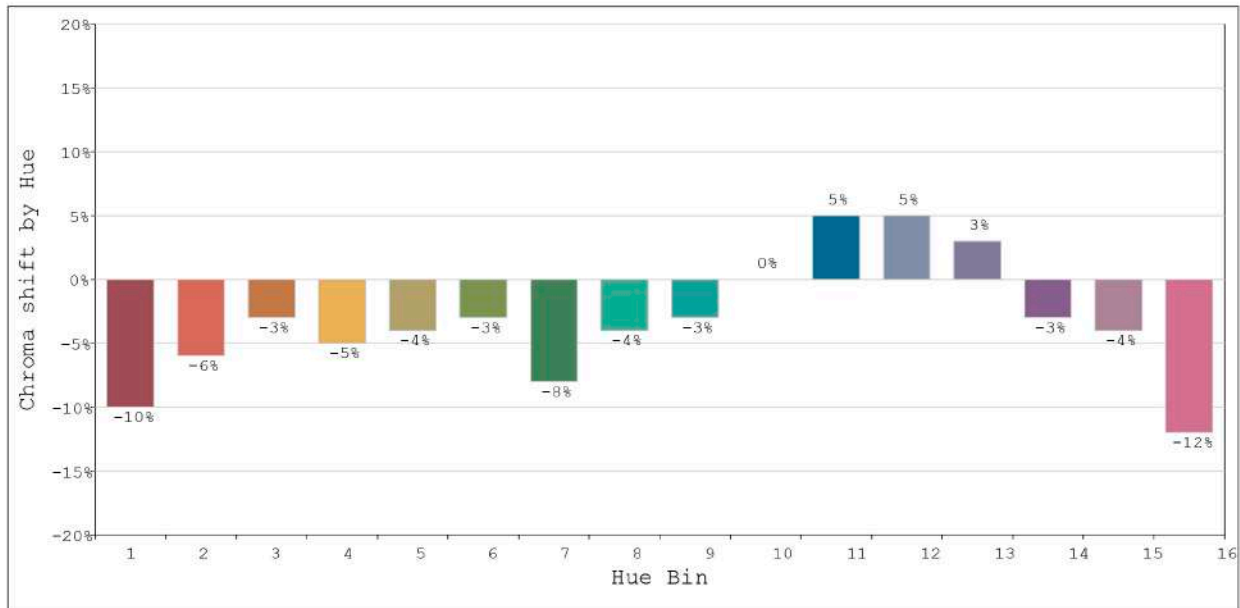

Hue Bin	Hue Angle	Rf	Graphic shift(%)	
			Chroma	Hue
1	0.0° - 22.5°	74	-10	3
2	22.5° - 45.0°	81	-6	5
3	45.0° - 67.5°	84	-3	6
4	67.5° - 90.0°	89	-5	0
5	90.0° - 112.5°	92	-4	0
6	112.5° - 135.0°	90	-3	1
7	135.0° - 157.5°	84	-8	0
8	157.5° - 180.0°	87	-4	6
9	180.0° - 202.5°	81	-3	9
10	202.5° - 225.0°	82	0	10
11	225.0° - 247.5°	86	5	7
12	247.5° - 270.0°	87	5	-1
13	270.0° - 292.5°	85	3	-12
14	292.5° - 315.0°	59	-3	-23
15	315.0° - 337.5°	82	-4	-8
16	337.5° - 360.0°	71	-12	-9

Model:Ecoled Bali 3000K
Tester:Sergio Carneros
Temperature:25Deg
Manufacturer:Luz Negra S.L

Number: 35.007
Date:26-5-2021
Humidity:57%
Remarks:100cm de tira flexible