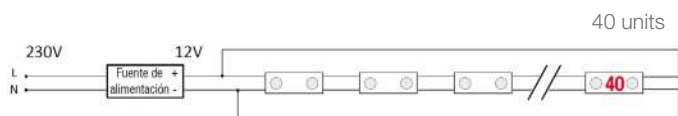

## LEDS MODULES

Ref: 43.004

7000°K

It is fixed with adhesive tape.  
Chain of 20 units.

Power (W)	1.5W
Voltage (V)	12V
Led type	SMD2835
Lumens (7000°K)	125 Lm
Regulation	yes, via dimmer
Light emission	160°
Waterproofing	IP65
Measurements	44x28x8.7mm
Working temperature	-20°C / +40°C
Fixing	adhesive tape
Packaging	bag of 20 units
Guarantee	5 years

### MAXIMUM NUMBER OF MODULES which can be connected with a CLOSED CIRCUIT

### MAXIMUM NUMBER OF MODULES which can be connected to a power supply

Calculated considering a 15% safety margin

Brand MEANWELL IP67 (2 years warranty)

Power supply	Numbers of modules
39.005 (18W)	10 units
39.006 (36W)	20 units
39.007 (60W)	34 units
39.008 (100W)	56 units
39.009 (120W)	68 units

Brand VOSSLOH IP20 (5 years warranty)

Power supply	Numbers of modules
38.002 (20W)	11 units
38.003 (60W)	34 units
38.004 (75W)	42 units
38.005 (100.8W)	57 units

**BARCELONA**  
C/ Carles Buhigues, 13  
08420 Canovelles  
Info@luznegra.net  
Tel: +34 938 402 598