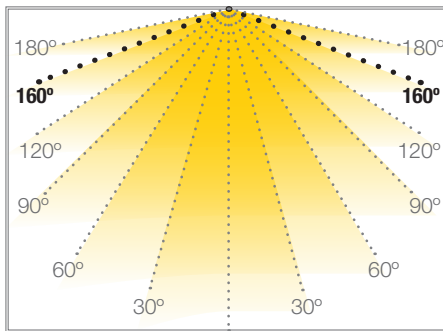

## LEDS MODULES

Ref: 43.004

7000°K

It is fixed with adhesive tape.  
Chain of 20 units.

Power (W)	1.5W
Voltage (V)	12V
Led type	SMD2835
Lumens (7000°K)	125 Lm
Regulation	yes, via dimmer
Light emission	160°
Waterproofing	IP65
Measurements	44x28x8.7mm
Working temperature	-20°C / +40°C
Fixing	adhesive tape
Packaging	bag of 20 units
Guarantee	5 years