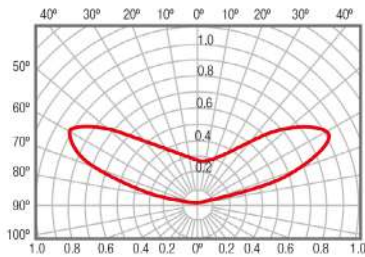

## LEDS MODULES

Ref: 43.004

7000°K

It is fixed with adhesive tape.  
Chain of 20 units.

Power (W)	1.5W
Voltage (V)	12V
Led type	SMD2835
Lumens (7000°K)	125 Lm
Regulation	yes, via dimmer
Light emission	160°
Waterproofing	IP65
Measurements	44x28x8.7mm
Working temperature	-20°C / +40°C
Fixing	adhesive tape
Packaging	bag of 20 units
Guarantee	5 years