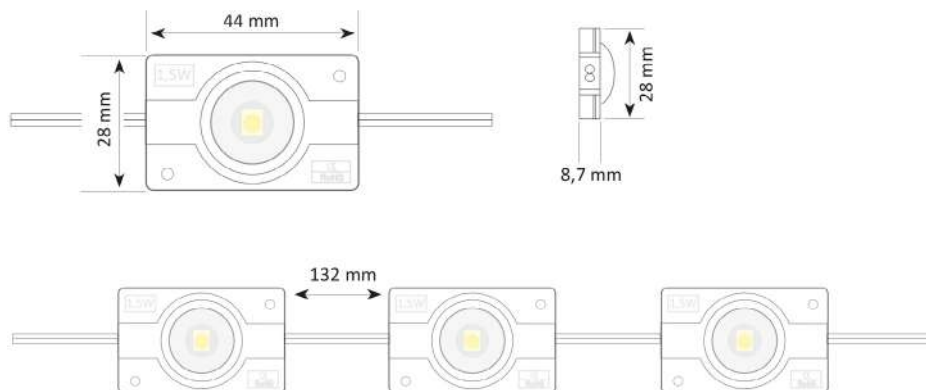

## LEDS MODULES

Ref: 43.004

7000°K

It is fixed with adhesive tape.  
Chain of 20 units.

Power (W)	1.5W
Voltage (V)	12V
Led type	SMD2835
Lumens (7000°K)	125 Lm
Regulation	yes, via dimmer
Light emission	160°
Waterproofing	IP65
Measurements	44x28x8.7mm
Working temperature	-20°C / +40°C
Fixing	adhesive tape
Packaging	bag of 20 units
Guarantee	5 years

### MAXIMUM NUMBER OF MODULES which can be connected to a power supply

Calculated considering a 15% safety margin

Brand MEANWELL IP67 (2 years warranty)

Power supply	Numbers of modules
39.005 (18W)	10 units
39.006 (36W)	20 units
39.007 (60W)	34 units
39.008 (100W)	56 units
39.009 (120W)	68 units