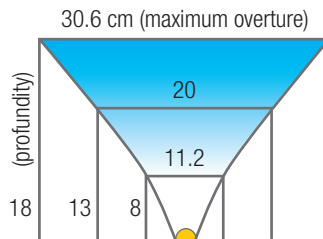

## LEDS MODULES

Ref: 43.005

7000°K

Fixed with adhesive tape.  
Strip with 20 units.

<b>W</b> 1.3		<b>12V</b>		<b>20h</b> máx.
power	160°	voltage	IP65	work

Power (W)	1.3W
Voltage (V)	12V
Led type	SMD
Lumens (7000°K)	110 Lm
Regulation	yes, via dimmer
Light emission	160°
Waterproofing	IP65
Measurements	30x30x5.7mm
Working temperature	-20°C / +40°C
Fixing	adhesive tape
Packaging	bag of 20 units
Guarantee	5 years