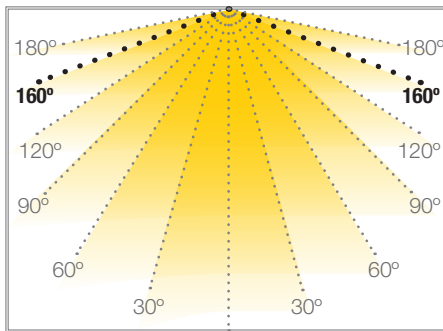

## LEDS MODULES

Ref: 43.005

7000°K

Fixed with adhesive tape.  
Strip with 20 units.

<b>W</b> 1.3		<b>12V</b>		<b>20h</b> máx.
power	160°	voltage	IP65	work

Power (W)	1.3W
Voltage (V)	12V
Led type	SMD
Lumens (7000°K)	110 Lm
Regulation	yes, via dimmer
Light emission	160°
Waterproofing	IP65
Measurements	30x30x5.7mm
Working temperature	-20°C / +40°C
Fixing	adhesive tape
Packaging	bag of 20 units
Guarantee	5 years