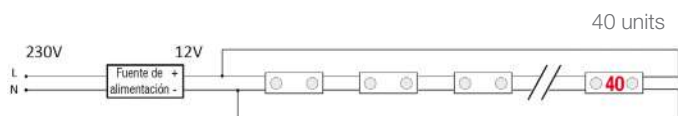

## LEDS MODULES

Ref: 43.005

7000°K

Fixed with adhesive tape.  
Strip with 20 units.

<b>W</b> 1.3		<b>12V</b>		<b>20h</b> máx.
power	160°	voltage	IP65	work

Power (W)	1.3W
Voltage (V)	12V
Led type	SMD
Lumens (7000°K)	110 Lm
Regulation	yes, via dimmer
Light emission	160°
Waterproofing	IP65
Measurements	30x30x5.7mm
Working temperature	-20°C / +40°C
Fixing	adhesive tape
Packaging	bag of 20 units
Guarantee	5 years

### MAXIMUM NUMBER OF MODULES which can be connected with a CLOSED CIRCUIT

### MAXIMUM NUMBER OF MODULES which can be connected to a power supply

Calculated considering a 15% safety margin

Brand MEANWELL IP67 (2 years warranty)

Power supply	Numbers of modules
39.005 (18W)	10 units
39.006 (36W)	20 units
39.007 (60W)	39 units
39.008 (100W)	65 units
39.009 (120W)	78 units