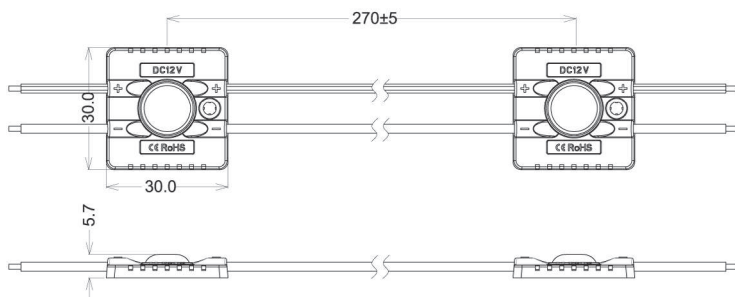

## LEDS MODULES

Ref: 43.005

7000°K

Fixed with adhesive tape.  
Strip with 20 units.

<b>W</b> 1.3		<b>12V</b>		<b>20h</b> máx.
power	160°	voltage	IP65	work

Power (W)	1.3W
Voltage (V)	12V
Led type	SMD
Lumens (7000°K)	110 Lm
Regulation	yes, via dimmer
Light emission	160°
Waterproofing	IP65
Measurements	30x30x5.7mm
Working temperature	-20°C / +40°C
Fixing	adhesive tape
Packaging	bag of 20 units
Guarantee	5 years

### MAXIMUM NUMBER OF MODULES which can be connected with a CLOSED CIRCUIT

### MAXIMUM NUMBER OF MODULES which can be connected with an OPEN CIRCUIT

### MAXIMUM NUMBER OF MODULES which can be connected to a power supply

Calculated considering a 15% safety margin

Brand MEANWELL IP67 (2 years warranty)

Power supply	Numbers of modules
39.005 (18W)	10 units
39.006 (36W)	20 units
39.007 (60W)	39 units
39.008 (100W)	65 units
39.009 (120W)	78 units