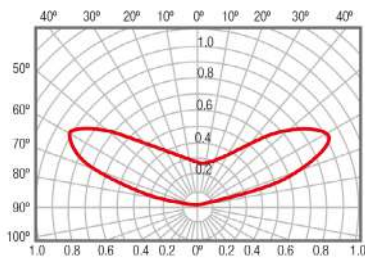

## OPTIC BIG L

## LEDS MODULES

Ref: 43.005

7000°K

Fixed with adhesive tape.  
Strip with 20 units.

<b>W</b> 1.3		<b>12V</b>		<b>20h</b> máx.
power	160°	voltage	IP65	work

Power (W)	1.3W
Voltage (V)	12V
Led type	SMD
Lumens (7000°K)	110 Lm
Regulation	yes, via dimmer
Light emission	160°
Waterproofing	IP65
Measurements	30x30x5.7mm
Working temperature	-20°C / +40°C
Fixing	adhesive tape
Packaging	bag of 20 units
Guarantee	5 years