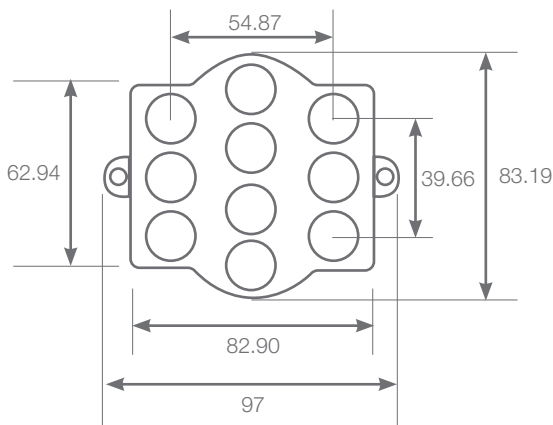

BARCELONA
C/ Carles Buigues, 13
08420 Canovelles
Info@luznegra.net
Tel: +34 938 402 598

MADRID
C/ Adaptación, 27
28906 Getafe
centro@luznegra.net
Tel: +34 916 416 081

PARIS
113 Avenue Joffre
77450 Esbly
france@luznegra.net
Tel: +33 (0) 160 426 585