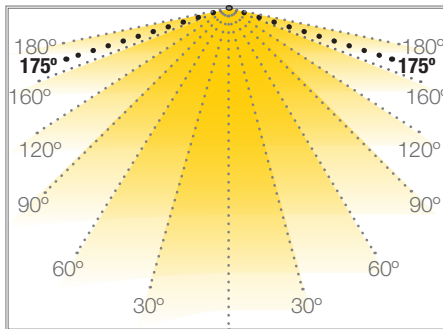

OPTIC 10 PRO

LEDS MODULES

Ref: 43.020

6300°K

Fixed with adhesive tape.
Strip with 10 units.

SERIE PROFESIONAL

W 9		12V		20h máx.
power	175°	voltage	IP65	work

Power (W)	9W
Voltage (V)	12V
Led type	SMD2835
Lumens (6300°K)	950 Lm
Regulation	yes, via dimmer
Light emission	175°
Waterproofing	IP65
Measurements	82.90x62.95x20.3mm
Working temperature	-20°C / +60°C
Fixing	adhesive tape
Packaging	bag of 10 units
Guarantee	5 years