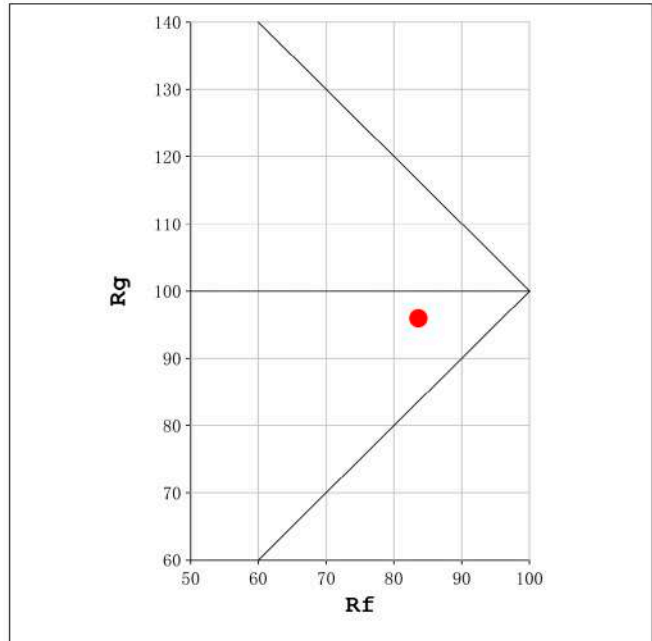

Rf: 84   CCT: 4107 K   u': 0.2218
Rg: 96   Duv: 0.0025   v': 0.5026

Model:Ecoled Menorca 4000K
Tester:Sergio Carneros
Temperature:27Deg
Manufacturer:Luz Negra S.L.

Number: 32.012
Date:25-5-2021
Humidity:57%
Remarks:100cm de tria flexible