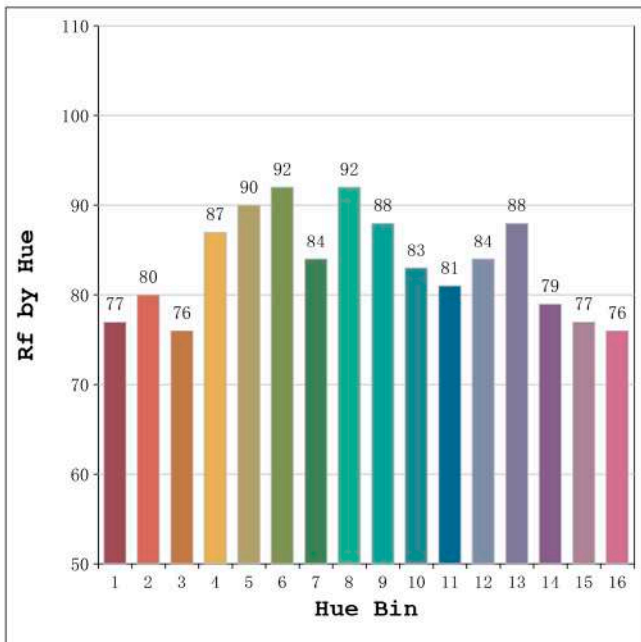

Spectrum Test Report

Color Parameters:

Chromaticity Coordinate:x=0.3364 y=0.3527/u'=0.2051 v'=0.4839
 CCT=5345K(Duv=0.0042) Dominant WL:Ld =560.7nm Purity=6.8%
 Ratio:R=15.1% G=80.1% B=4.8%;;Peak WL:Lp=448.5nm FWHM=22.2nm
 Render Index:Ra=84.0 CRI=77.4 TM30:Rf=83 Rg=96
 R1 =82 R2 =88 R3 =92 R4 =85 R5 =83 R6 =84 R7 =88
 R8 =70 R9 =12 R10=71 R11=85 R12=65 R13=83 R14=96 R15=77

Chromaticity Coordinate: x=0.3774 y=0.3801/u'=0.2218 v'=0.5026
 CCT=4107K(Duv=0.0025) Dominant WL:Ld =577.3nm Purity=27.3%
 Ratio:R=18.0% G=78.4% B=3.6%; Peak WL:Lp=448.1nm FWHM=20.2nm
 Render Index:Ra=83.7 CRI=77.3 TM30:Rf=84 Rg=96
 R1 =82 R2 =88 R3 =94 R4 =84 R5 =82 R6 =85 R7 =87
 R8 =67 R9 =11 R10=73 R11=84 R12=65 R13=83 R14=97 R15=75

Photo Parameters:

Flux = 719.5 lm Eff. : 90.86 lm/W Fe = 2.179 W Scotopic:1233.3 S/P:1.7141

Electrical parameters:

V = 11.998 V I = 0.6600 A P = 7.919 W PF = 1.000

Status: Integral T = 2000 ms Ip = 51810 (79%)

Model:Ecoled Menorca 4000K
 Tester:Sergio Carneros
 Temperature:27Deg
 Manufacturer:Luz Negra S.L.

Number: 32.012
 Date:25-5-2021
 Humidity:57%
 Remarks:100cm de tria flexible

Rf: 84 CCT: 4107 K u': 0.2218
Rg: 96 Duv: 0.0025 v': 0.5026