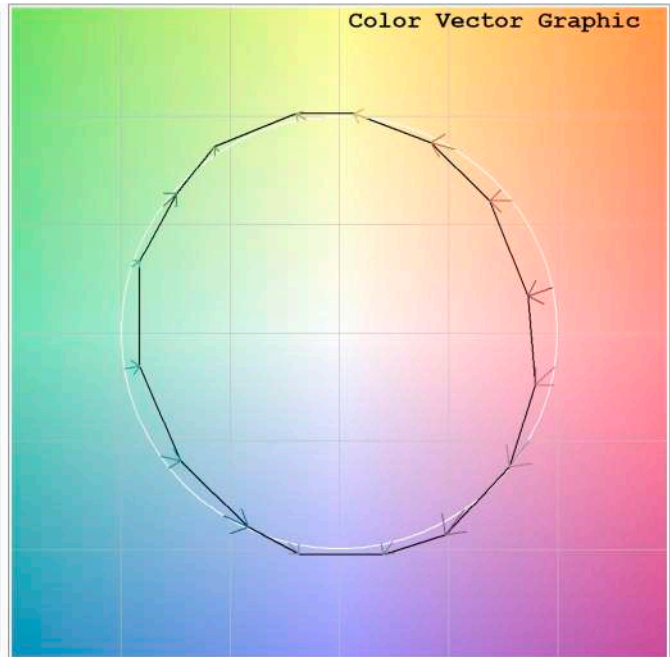

Rf: 84   CCT: 4107 K   u': 0.2218
Rg: 96   Duv: 0.0025   v': 0.5026

Model:Ecoled Menorca 4000K
Tester:Sergio Carneros
Temperature:27Deg
Manufacturer:Luz Negra S.L.

Number: 32.012
Date:25-5-2021
Humidity:57%
Remarks:100cm de tria flexible