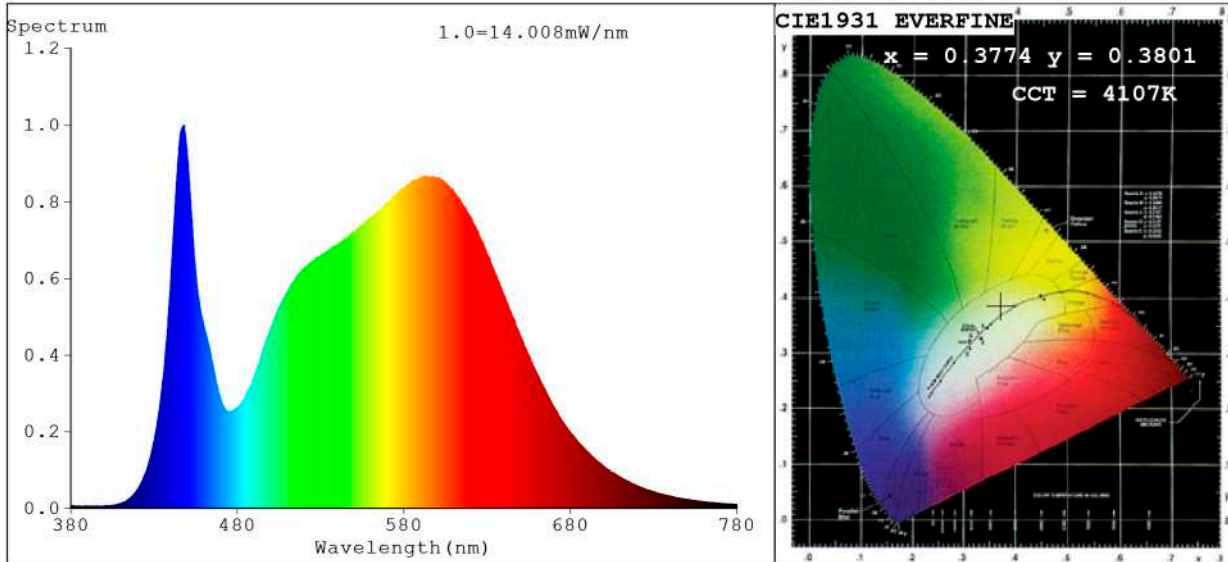

Spectrum Test Report

Color Parameters:

Chromaticity Coordinate: x=0.3774 y=0.3801/u'=0.2218 v'=0.5026
CCT=4107K(Duv=0.0025) Dominant WL:Ld =577.3nm Purity=27.3%
Ratio:R=18.0% G=78.4% B=3.6%; Peak WL:Lp=448.1nm FWHM=20.2nm
Render Index:Ra=83.7 CRI=77.3 TM30:Rf=84 Rg=96
R1 =82 R2 =88 R3 =94 R4 =84 R5 =82 R6 =85 R7 =87
R8 =67 R9 =11 R10=73 R11=84 R12=65 R13=83 R14=97 R15=75

Photo Parameters:

Flux = 719.5 lm Eff. : 90.86 lm/W Fe = 2.179 W Scotopic:1233.3 S/P:1.7141

Electrical parameters:

V = 11.998 V I = 0.6600 A P = 7.919 W PF = 1.000

Status: Integral T = 2000 ms Ip = 51810 (79%)

Model:Ecoled Menorca 4000K
Tester:Sergio Carneros
Temperature:27Deg
Manufacturer:Luz Negra S.L.

Number: 32.012
Date:25-5-2021
Humidity:57%
Remarks:100cm de tria flexible