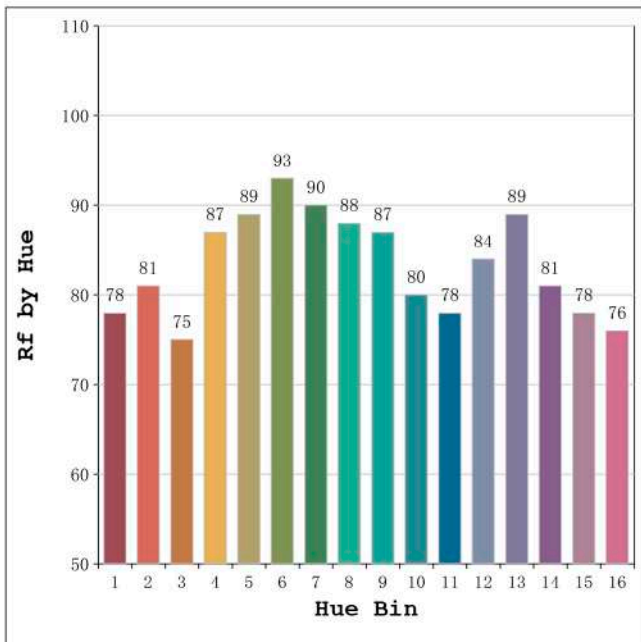

Spectrum Test Report

Color Parameters:

Chromaticity Coordinate:x=0.3364 y=0.3527/u'=0.2051 v'=0.4839
 CCT=5345K(Duv=0.0042) Dominant WL:Ld =560.7nm Purity=6.8%
 Ratio:R=15.1% G=80.1% B=4.8%;;Peak WL:Lp=448.5nm FWHM=22.2nm
 Render Index:Ra=84.0 CRI=77.4 TM30:Rf=83 Rg=96
 R1 =82 R2 =88 R3 =92 R4 =85 R5 =83 R6 =84 R7 =88
 R8 =70 R9 =12 R10=71 R11=85 R12=65 R13=83 R14=96 R15=77

Photo Parameters:

Flux = 685.9 lm Eff. : 90.37 lm/W Fe = 2.153 W Scotopic:1397.6 S/P:2.0375

Electrical parameters:

V = 11.998 V I = 0.6326 A P = 7.590 W PF = 1.000

Status: Integral T = 1985 ms Ip = 52239 (80%)

Model:Ecoled Menorca 5500K
 Tester:Sergio Carneros
 Temperature:27Deg
 Manufacturer:Luz Negra S.L.

Number: 32.011
 Date:25-5-2021
 Humidity:57%
 Remarks:100c, de tria flexible

Rf: 83 CCT: 5345 K u': 0.2051
Rg: 96 Duv: 0.0042 v': 0.4839

Chromaticity Coordinate: x=0.3774 y=0.3801/u'=0.2218 v'=0.5026
 CCT=4107K(Duv=0.0025) Dominant WL:Ld =577.3nm Purity=27.3%
 Ratio:R=18.0% G=78.4% B=3.6%; Peak WL:Lp=448.1nm FWHM=20.2nm
 Render Index:Ra=83.7 CRI=77.3 TM30:Rf=84 Rg=96
 R1 =82 R2 =88 R3 =94 R4 =84 R5 =82 R6 =85 R7 =87
 R8 =67 R9 =11 R10=73 R11=84 R12=65 R13=83 R14=97 R15=75