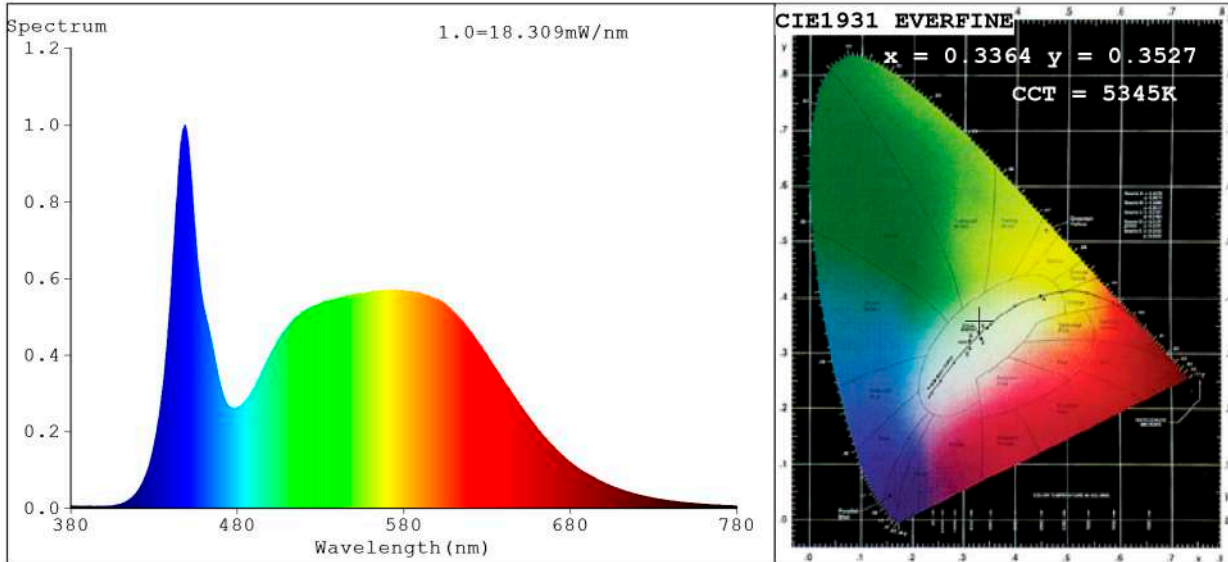

MENORCA

FLEXIBLE STRIP

Power (W)	7.7W/m
Voltage (V)	12V
Led type	SMD3014
Lumens (5500°K)	600 Lm/m
Lumens (4000°K)	550 Lm/m
Lumens (2800°K)	500 Lm/m
CRI	>75
Light emission	120°
Waterproofing	IP67 "DUO"
N° leds/m	96
Measurements	5000x10x5mm
Cutttable	every 31mm
PCB	10mm
Working temperature	-20°C / +40°C
Apt for	indoor/outdoor
Packaging	1 roll/5m
Guarantee	3 years

Aprobado por: 

Spectrum Test Report

Color Parameters:

Chromaticity Coordinate: x=0.3364 y=0.3527/u'=0.2051 v'=0.4839
 CCT=5345K(Duv=0.0042) Dominant WL:Ld =560.7nm Purity=6.8%
 Ratio:R=15.1% G=80.1% B=4.8%; Peak WL:Lp=448.5nm FWHM=22.2nm
 Render Index:Ra=84.0 CRI=77.4 TM30:Rf=83 Rg=96
 R1 =82 R2 =88 R3 =92 R4 =85 R5 =83 R6 =84 R7 =88
 R8 =70 R9 =12 R10=71 R11=85 R12=65 R13=83 R14=96 R15=77

Photo Parameters:

Flux = 685.9 lm Eff. : 90.37 lm/W Fe = 2.153 W Scotopic:1397.6 S/P:2.0375

Electrical parameters:

V = 11.998 V I = 0.6326 A P = 7.590 W PF = 1.000

Status: Integral T = 1985 ms Ip = 52239 (80%)