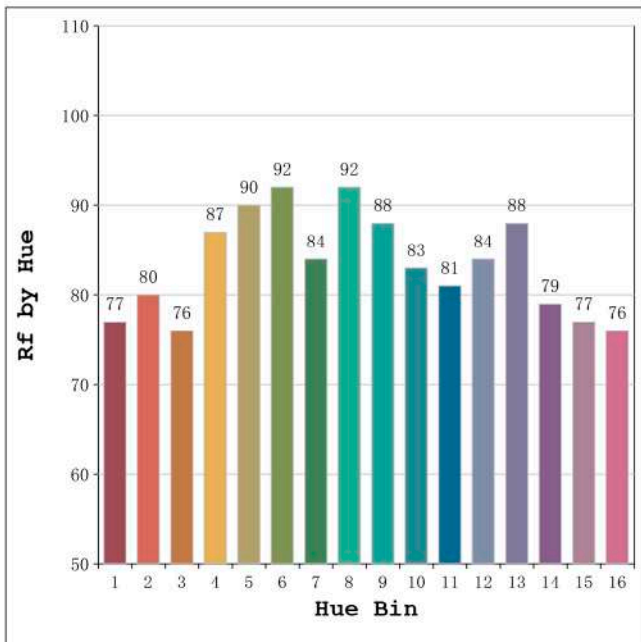

Aprobado por: 

Spectrum Test Report

Color Parameters:

Chromaticity Coordinate: x=0.3364 y=0.3527/u'=0.2051 v'=0.4839
 CCT=5345K(Duv=0.0042) Dominant WL:Ld =560.7nm Purity=6.8%
 Ratio:R=15.1% G=80.1% B=4.8%; Peak WL:Lp=448.5nm FWHM=22.2nm
 Render Index:Ra=84.0 CRI=77.4 TM30:Rf=83 Rg=96
 R1 =82 R2 =88 R3 =92 R4 =85 R5 =83 R6 =84 R7 =88
 R8 =70 R9 =12 R10=71 R11=85 R12=65 R13=83 R14=96 R15=77

Chromaticity Coordinate: $x=0.3774$ $y=0.3801$ / $u'=0.2218$ $v'=0.5026$
 CCT=4107K (Duv=0.0025) Dominant WL:Ld =577.3nm Purity=27.3%
 Ratio:R=18.0% G=78.4% B=3.6%; Peak WL:Lp=448.1nm FWHM=20.2nm
 Render Index:Ra=83.7 CRI=77.3 TM30:Rf=84 Rg=96
 R1 =82 R2 =88 R3 =94 R4 =84 R5 =82 R6 =85 R7 =87
 R8 =67 R9 =11 R10=73 R11=84 R12=65 R13=83 R14=97 R15=75

Photo Parameters:

Flux = 719.5 lm Eff. : 90.86 lm/W Fe = 2.179 W Scotopic:1233.3 S/P:1.7141

Electrical parameters:

V = 11.998 V I = 0.6600 A P = 7.919 W PF = 1.000

Status: Integral T = 2000 ms Ip = 51810 (79%)

Model:Ecoled Menorca 4000K
 Tester:Sergio Carneros
 Temperature:27Deg
 Manufacturer:Luz Negra S.L.

Number: 32.012
 Date:25-5-2021
 Humidity:57%
 Remarks:100cm de tria flexible

Rf: 84 CCT: 4107 K u': 0.2218
Rg: 96 Duv: 0.0025 v': 0.5026