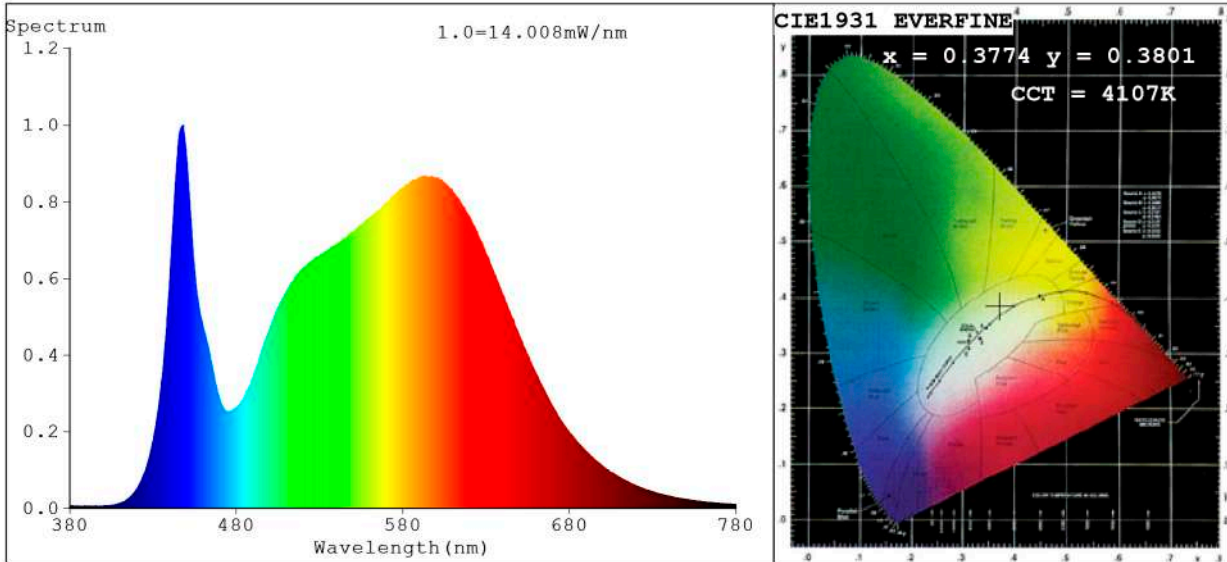

Spectrum Test Report

Color Parameters:

Chromaticity Coordinate: $x=0.3774$ $y=0.3801$ / $u'=0.2218$ $v'=0.5026$
CCT=4107K (Duv=0.0025) Dominant WL:Ld =577.3nm Purity=27.3%
Ratio:R=18.0% G=78.4% B=3.6%; Peak WL:Lp=448.1nm FWHM=20.2nm
Render Index:Ra=83.7 CRI=77.3 TM30:Rf=84 Rg=96
R1 =82 R2 =88 R3 =94 R4 =84 R5 =82 R6 =85 R7 =87
R8 =67 R9 =11 R10=73 R11=84 R12=65 R13=83 R14=97 R15=75

Photo Parameters:

Flux = 719.5 lm Eff. : 90.86 lm/W Fe = 2.179 W Scotopic:1233.3 S/P:1.7141

Electrical parameters:

V = 11.998 V I = 0.6600 A P = 7.919 W PF = 1.000

Status: Integral T = 2000 ms Ip = 51810 (79%)

Model:Ecoled Menorca 4000K
Tester:Sergio Carneros
Temperature:27Deg
Manufacturer:Luz Negra S.L.

Number: 32.012
Date:25-5-2021
Humidity:57%
Remarks:100cm de tria flexible