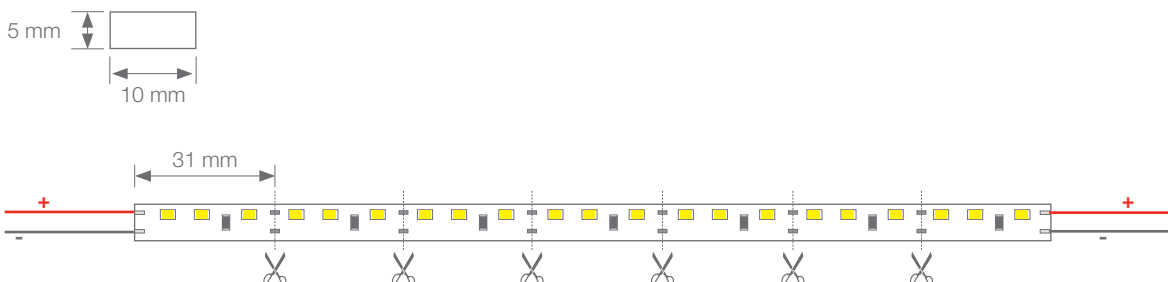

LOW BRIGHTNESS

Ref: 32.011 5500°K
Ref: 32.012 4000°K
Ref: 32.013 2800°K

Single-coloured flexible strip **"PRO WATERPROOF DUO"**
IP67 with 96 leds/metre 3014SMD.

Side lighting flexible led strip.

10mm PCB

Daily recommended use: 18h
Maximum connection in open circuit: 7.5m
Maximum connection in closed circuit: 15m
Estimated lifespan: 50000h *

* Depending on the dissipation of the profile, the daily working hours and the external environmental working temperature

MENORCA

FLEXIBLE STRIP

Power (W)	7.7W/m
Voltage (V)	12V
Led type	SMD3014
Lumens (5500°K)	600 Lm/m
Lumens (4000°K)	550 Lm/m
Lumens (2800°K)	500 Lm/m
CRI	>75
Light emission	120°
Waterproofing	IP67 "DUO"
N° leds/m	96
Measurements	5000x10x5mm
Cutttable	every 31mm
PCB	10mm
Working temperature	-20°C / +40°C
Apt for	indoor/outdoor
Packaging	1 roll/5m
Guarantee	3 years

Aprobado por: