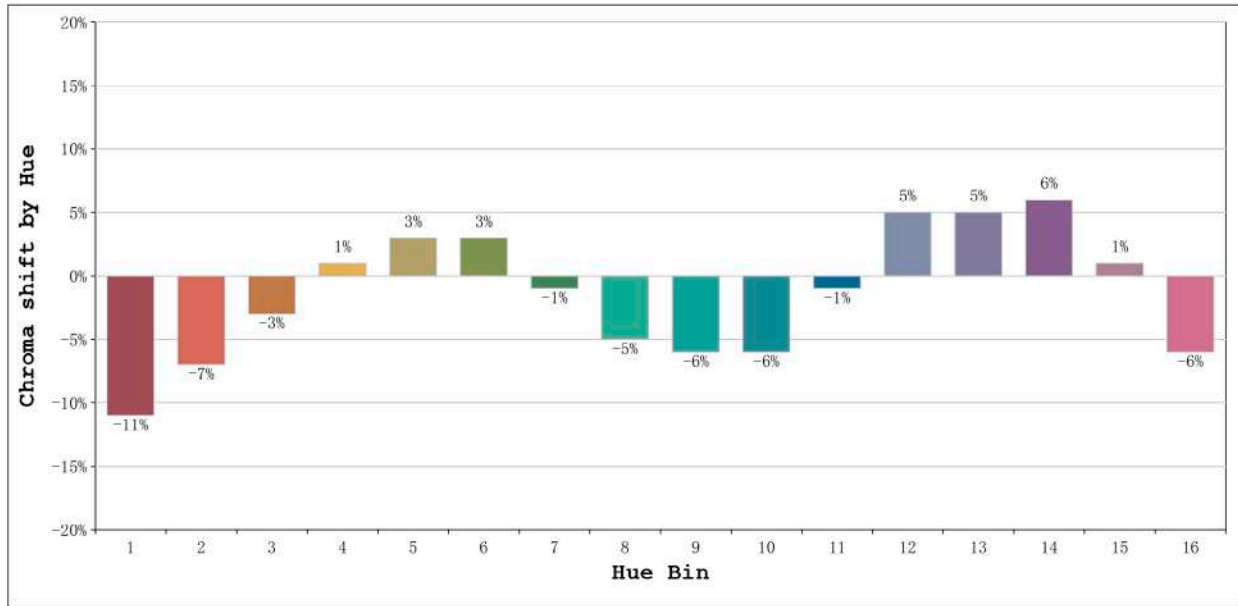

Photo Parameters:

Flux = 685.9 lm Eff. : 90.37 lm/W Fe = 2.153 W Scotopic:1397.6 S/P:2.0375

Electrical parameters:

V = 11.998 V I = 0.6326 A P = 7.590 W PF = 1.000

Status: Integral T = 1985 ms Ip = 52239 (80%)

Model:Ecoled Menorca 5500K
 Tester:Sergio Carneros
 Temperature:27Deg
 Manufacturer:Luz Negra S.L.

Number: 32.011
 Date:25-5-2021
 Humidity:57%
 Remarks:100c, de tria flexible

Rf: 83 CCT: 5345 K u': 0.2051
Rg: 96 Duv: 0.0042 v': 0.4839

Model:Ecoled Menorca 5500K
Tester:Sergio Carneros
Temperature:27Deg
Manufacturer:Luz Negra S.L.

Number: 32.011
Date:25-5-2021
Humidity:57%
Remarks:100c, de tria flexible

Hue Bin	Hue Angle	Rf	Graphic shift(%)	
			Chroma	Hue
1	0.0° - 22.5°	78	-11	-1
2	22.5° - 45.0°	81	-7	5
3	45.0° - 67.5°	75	-3	11
4	67.5° - 90.0°	87	1	8
5	90.0° - 112.5°	89	3	4
6	112.5° - 135.0°	93	3	-1
7	135.0° - 157.5°	90	-1	-4
8	157.5° - 180.0°	88	-5	-3
9	180.0° - 202.5°	87	-6	1
10	202.5° - 225.0°	80	-6	8
11	225.0° - 247.5°	78	-1	14
12	247.5° - 270.0°	84	5	7
13	270.0° - 292.5°	89	5	-2
14	292.5° - 315.0°	81	6	-10
15	315.0° - 337.5°	78	1	-14
16	337.5° - 360.0°	76	-6	-9