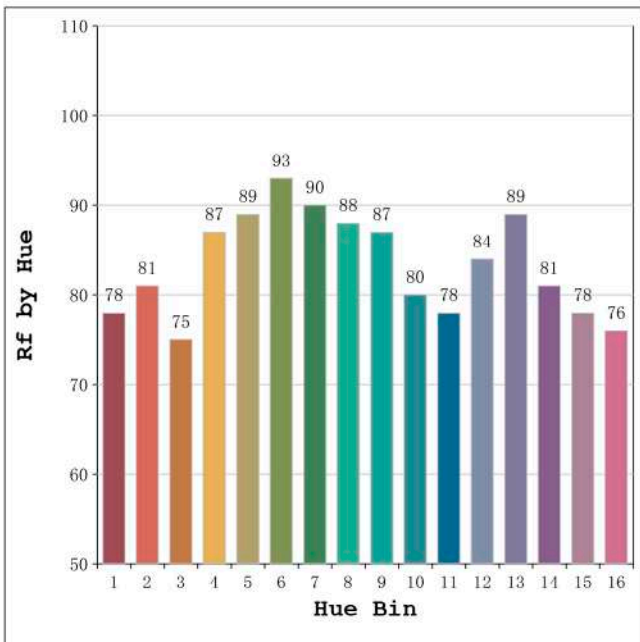

Aprobado por: 

Spectrum Test Report

Color Parameters:

Chromaticity Coordinate: x=0.3364 y=0.3527/u'=0.2051 v'=0.4839
 CCT=5345K(Duv=0.0042) Dominant WL:Ld =560.7nm Purity=6.8%
 Ratio:R=15.1% G=80.1% B=4.8%; Peak WL:Lp=448.5nm FWHM=22.2nm
 Render Index:Ra=84.0 CRI=77.4 TM30:Rf=83 Rg=96
 R1 =82 R2 =88 R3 =92 R4 =85 R5 =83 R6 =84 R7 =88
 R8 =70 R9 =12 R10=71 R11=85 R12=65 R13=83 R14=96 R15=77

Photo Parameters:

Flux = 685.9 lm Eff. : 90.37 lm/W Fe = 2.153 W Scotopic:1397.6 S/P:2.0375

Electrical parameters:

V = 11.998 V I = 0.6326 A P = 7.590 W PF = 1.000

Status: Integral T = 1985 ms Ip = 52239 (80%)

Model:Ecoled Menorca 5500K
 Tester:Sergio Carneros
 Temperature:27Deg
 Manufacturer:Luz Negra S.L.

Number: 32.011
 Date:25-5-2021
 Humidity:57%
 Remarks:100c, de tria flexible

Rf: 83 CCT: 5345 K u': 0.2051
Rg: 96 Duv: 0.0042 v': 0.4839

Chromaticity Coordinate: $x=0.3774$ $y=0.3801$ / $u'=0.2218$ $v'=0.5026$
 CCT=4107K (Duv=0.0025) Dominant WL:Ld =577.3nm Purity=27.3%
 Ratio:R=18.0% G=78.4% B=3.6%; Peak WL:Lp=448.1nm FWHM=20.2nm
 Render Index:Ra=83.7 CRI=77.3 TM30:Rf=84 Rg=96
 R1 =82 R2 =88 R3 =94 R4 =84 R5 =82 R6 =85 R7 =87
 R8 =67 R9 =11 R10=73 R11=84 R12=65 R13=83 R14=97 R15=75