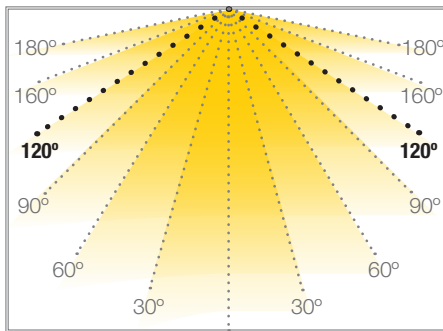

LOW BRIGHTNESS

Ref: 32.011 5500°K
 Ref: 32.012 4000°K
 Ref: 32.013 2800°K

Single-coloured flexible strip **"PRO WATERPROOF DUO"**
 IP67 with 96 leds/metre 3014SMD.

Side lighting flexible led strip.

10mm PCB

MENORCA

FLEXIBLE STRIP

Power (W)	7.7W/m
Voltage (V)	12V
Led type	SMD3014
Lumens (5500°K)	600 Lm/m
Lumens (4000°K)	550 Lm/m
Lumens (2800°K)	500 Lm/m
CRI	>75
Light emission	120°
Waterproofing	IP67 "DUO"
N° leds/m	96
Measurements	5000x10x5mm
Cutttable	every 31mm
PCB	10mm
Working temperature	-20°C / +40°C
Apt for	indoor/outdoor
Packaging	1 roll/5m
Guarantee	3 years

Aprobado por: 

Spectrum Test Report

Color Parameters:

Chromaticity Coordinate: x=0.3364 y=0.3527/u'=0.2051 v'=0.4839
 CCT=5345K(Duv=0.0042) Dominant WL:Ld =560.7nm Purity=6.8%
 Ratio:R=15.1% G=80.1% B=4.8%; Peak WL:Lp=448.5nm FWHM=22.2nm
 Render Index:Ra=84.0 CRI=77.4 TM30:Rf=83 Rg=96
 R1 =82 R2 =88 R3 =92 R4 =85 R5 =83 R6 =84 R7 =88
 R8 =70 R9 =12 R10=71 R11=85 R12=65 R13=83 R14=96 R15=77

Photo Parameters:

Flux = 685.9 lm Eff. : 90.37 lm/W Fe = 2.153 W Scotopic:1397.6 S/P:2.0375

Electrical parameters:

V = 11.998 V I = 0.6326 A P = 7.590 W PF = 1.000

Status: Integral T = 1985 ms Ip = 52239 (80%)