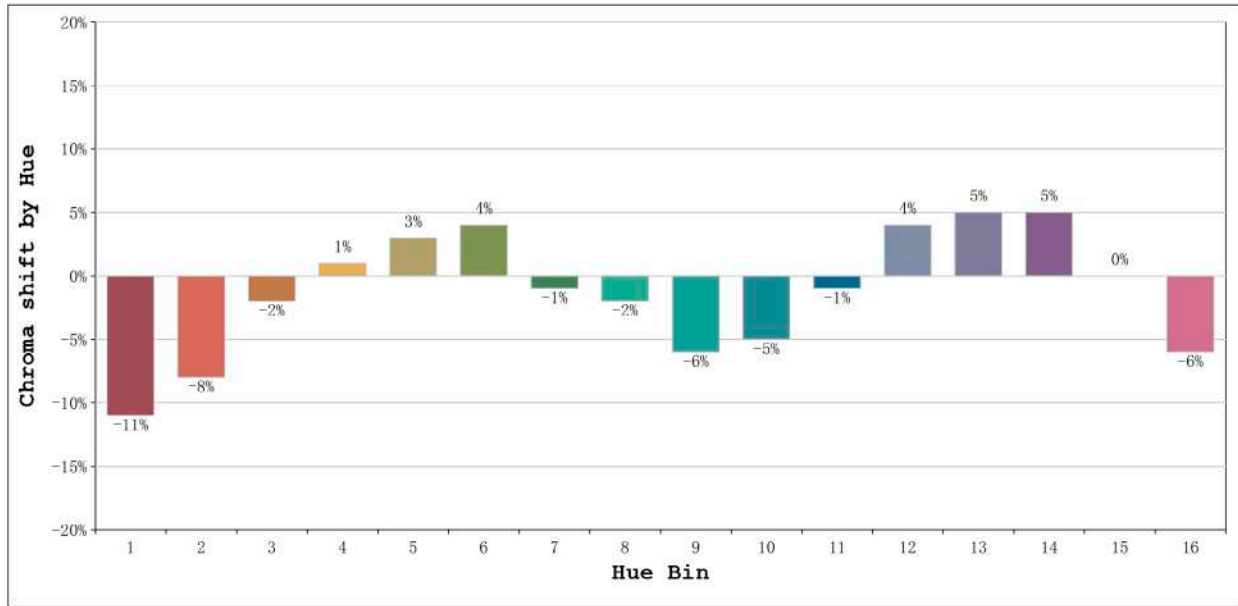

Model:Ecoled Menorca 4000K
 Tester:Sergio Carneros
 Temperature:27Deg
 Manufacturer:Luz Negra S.L.

Number: 32.012
 Date:25-5-2021
 Humidity:57%
 Remarks:100cm de tria flexible

Rf: 84 CCT: 4107 K u': 0.2218
Rg: 96 Duv: 0.0025 v': 0.5026

Model:Ecoled Menorca 4000K
Tester:Sergio Carneros
Temperature:27Deg
Manufacturer:Luz Negra S.L.

Number: 32.012
Date:25-5-2021
Humidity:57%
Remarks:100cm de tria flexible

Hue Bin	Hue Angle	Rf	Graphic shift(%)	
			Chroma	Hue
1	0.0° - 22.5°	77	-11	-1
2	22.5° - 45.0°	80	-8	6
3	45.0° - 67.5°	76	-2	11
4	67.5° - 90.0°	87	1	7
5	90.0° - 112.5°	90	3	4
6	112.5° - 135.0°	92	4	-1
7	135.0° - 157.5°	84	-1	-7
8	157.5° - 180.0°	92	-2	-2
9	180.0° - 202.5°	88	-6	0
10	202.5° - 225.0°	83	-5	7
11	225.0° - 247.5°	81	-1	12
12	247.5° - 270.0°	84	4	6
13	270.0° - 292.5°	88	5	-4
14	292.5° - 315.0°	79	5	-12
15	315.0° - 337.5°	77	0	-14
16	337.5° - 360.0°	76	-6	-9