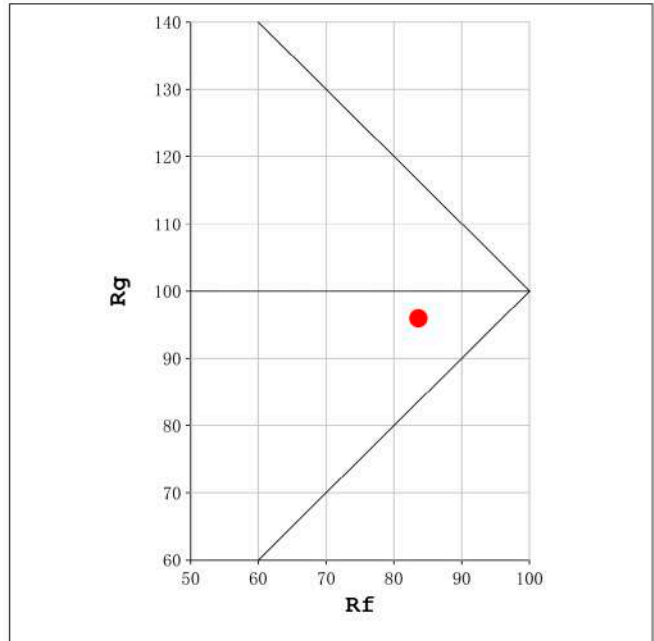

Rf: 84   CCT: 4107 K   u': 0.2218
Rg: 96   Duv: 0.0025   v': 0.5026

Model:Ecoled Menorca 4000K
Tester:Sergio Carneros
Temperature:27Deg
Manufacturer:Luz Negra S.L.

Number: 32.012
Date:25-5-2021
Humidity:57%
Remarks:100cm de tria flexible