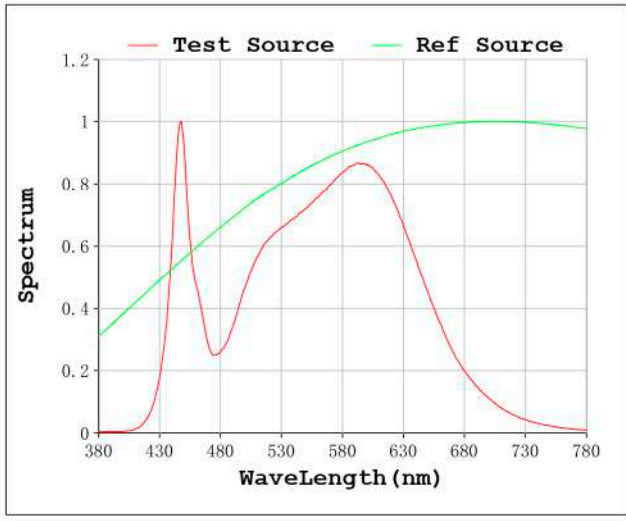

Rf: 84   CCT: 4107 K   u': 0.2218
Rg: 96   Duv: 0.0025   v': 0.5026

Model:Ecoled Menorca 4000K
Tester:Sergio Carneros
Temperature:27Deg
Manufacturer:Luz Negra S.L.

Number: 32.012
Date:25-5-2021
Humidity:57%
Remarks:100cm de tria flexible