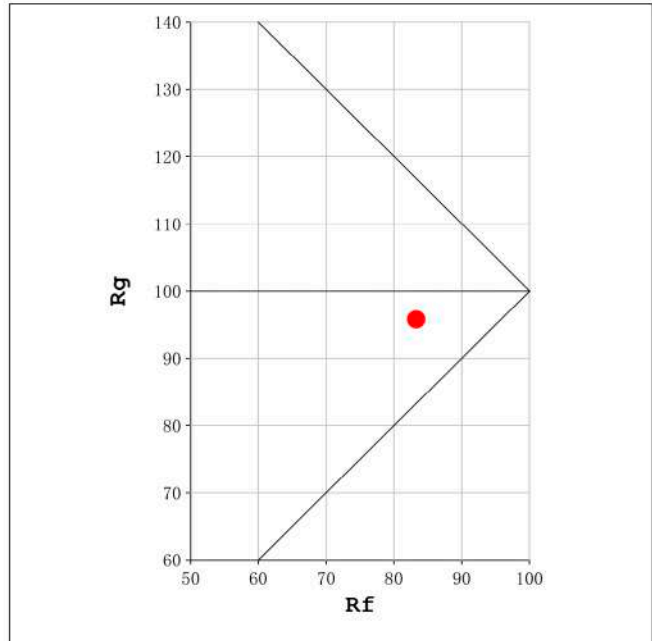

Rf: 83   CCT: 5345 K   u': 0.2051
Rg: 96   Duv: 0.0042   v': 0.4839

Model:Ecoled Menorca 5500K
Tester:Sergio Carneros
Temperature:27Deg
Manufacturer:Luz Negra S.L.

Number: 32.011
Date:25-5-2021
Humidity:57%
Remarks:100c, de tria flexible