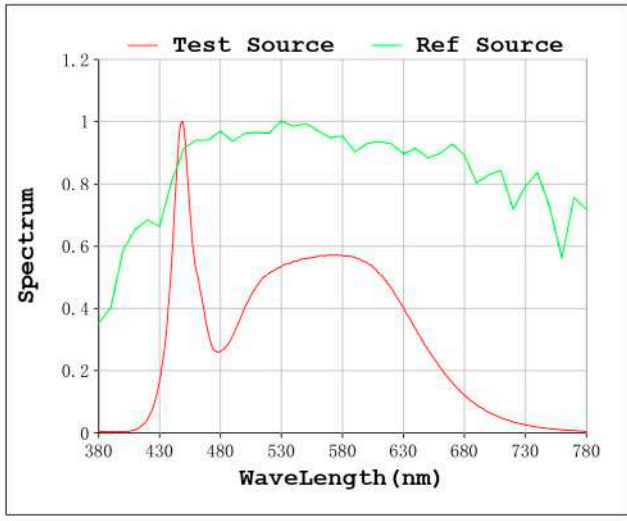

Rf: 83   CCT: 5345 K   u': 0.2051
Rg: 96   Duv: 0.0042   v': 0.4839

Model:Ecoled Menorca 5500K
Tester:Sergio Carneros
Temperature:27Deg
Manufacturer:Luz Negra S.L.

Number: 32.011
Date:25-5-2021
Humidity:57%
Remarks:100c, de tria flexible