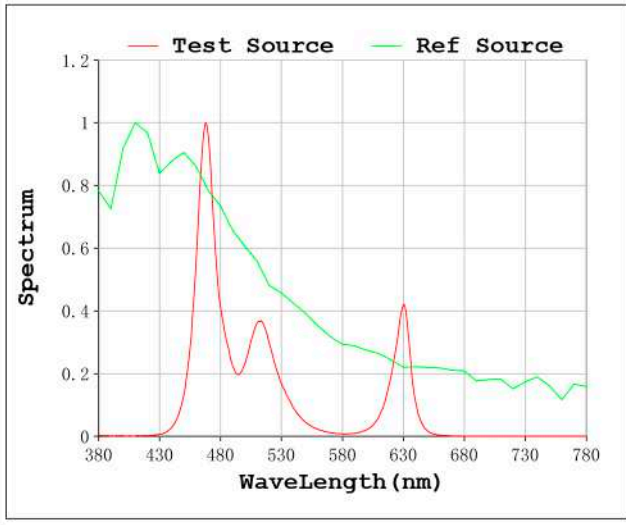

Rf: 29 CCT: 100000 K u': 0.1576
Rg: 99 Duv: 0.0239 v': 0.3893

Model: Mikonos
Tester: Sergio Carneros
Temperature: 27Deg
Manufacturer: Luz Negra S.L.

Number: 35.009
Date: 2020-11-03 17:28:10
Humidity: 35%
Remarks: Led Strip 100cm