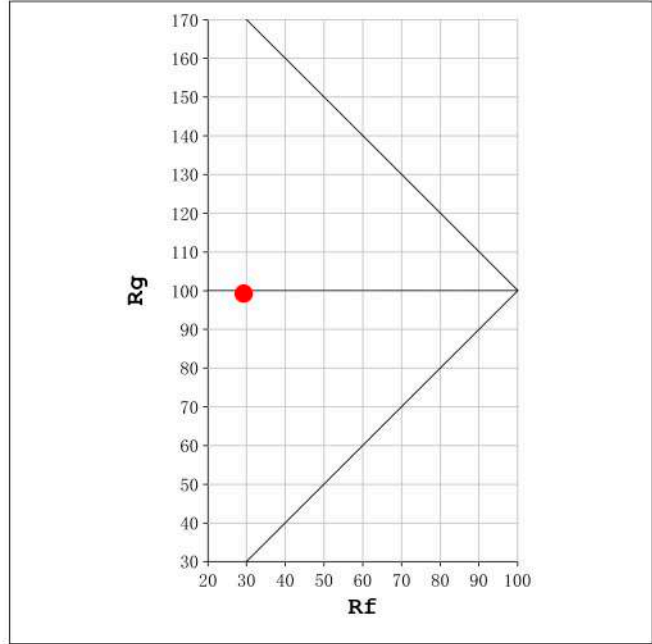

Rf: 29 CCT: 100000 K u': 0.1576
Rg: 99 Duv: 0.0239 v': 0.3893

Model: Mikonos
Tester: Sergio Carneros
Temperature: 27Deg
Manufacturer: Luz Negra S.L.

Number: 35.009
Date: 2020-11-03 17:28:10
Humidity: 35%
Remarks: Led Strip 100cm