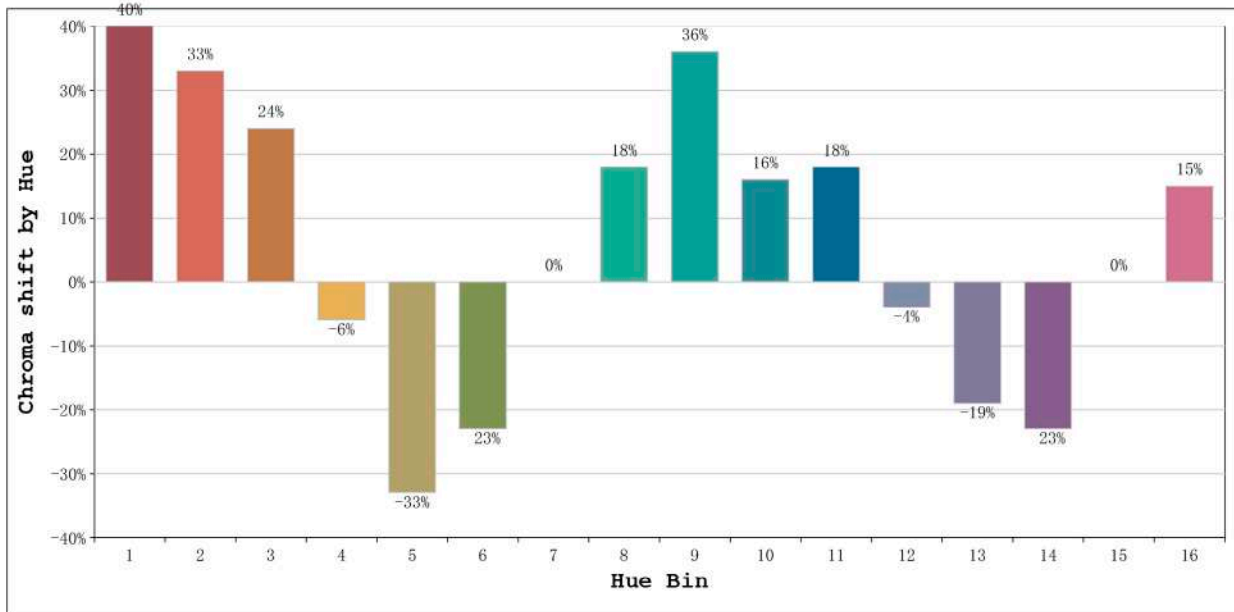

Model:Mikonos
 Tester:Sergio Carneros
 Temperature:27Deg
 Manufacturer:Luz Negra S.L.

Number:35.009
 Date:2020-11-03 17:28:10
 Humidity:35%
 Remarks:Led Strip 100cm

Rf: 29 CCT: 100000 K u': 0.1576
Rg: 99 Duv: 0.0239 v': 0.3893

Model: Mikonos
Tester: Sergio Carneros
Temperature: 27Deg
Manufacturer: Luz Negra S.L.

Number: 35.009
Date: 2020-11-03 17:28:10
Humidity: 35%
Remarks: Led Strip 100cm

Hue Bin	Hue Angle	Rf	Graphic shift(%)	
			Chroma	Hue
1	0.0° - 22.5°	18	40	6
2	22.5° - 45.0°	4	33	-24
3	45.0° - 67.5°	8	24	-60
4	67.5° - 90.0°	2	-6	-59
5	90.0° - 112.5°	10	-33	-35
6	112.5° - 135.0°	56	-23	1
7	135.0° - 157.5°	61	0	17
8	157.5° - 180.0°	48	18	19
9	180.0° - 202.5°	54	36	8
10	202.5° - 225.0°	45	16	-19
11	225.0° - 247.5°	36	18	-35
12	247.5° - 270.0°	9	-4	-43
13	270.0° - 292.5°	40	-19	-34
14	292.5° - 315.0°	35	-23	12
15	315.0° - 337.5°	43	0	30
16	337.5° - 360.0°	34	15	23