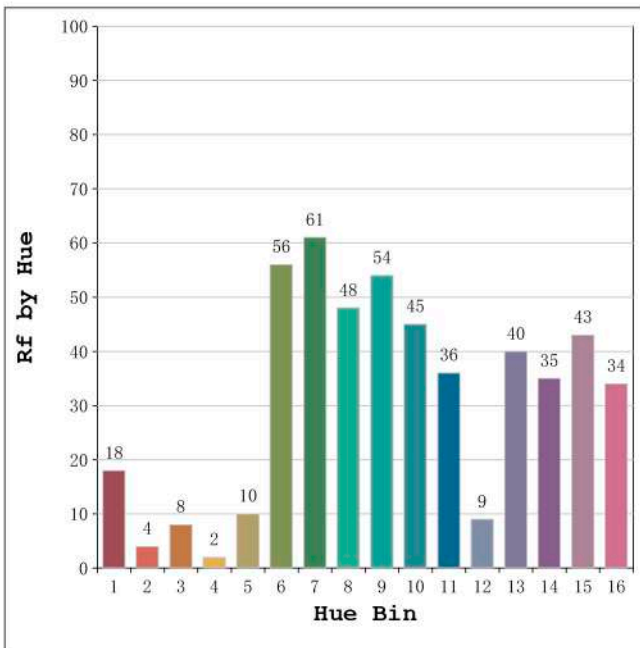

Rf: 29 CCT: 100000 K u': 0.1576
Rg: 99 Duv: 0.0239 v': 0.3893

Model: Mikonos
Tester: Sergio Carneros
Temperature: 27Deg
Manufacturer: Luz Negra S.L.

Number: 35.009
Date: 2020-11-03 17:28:10
Humidity: 35%
Remarks: Led Strip 100cm