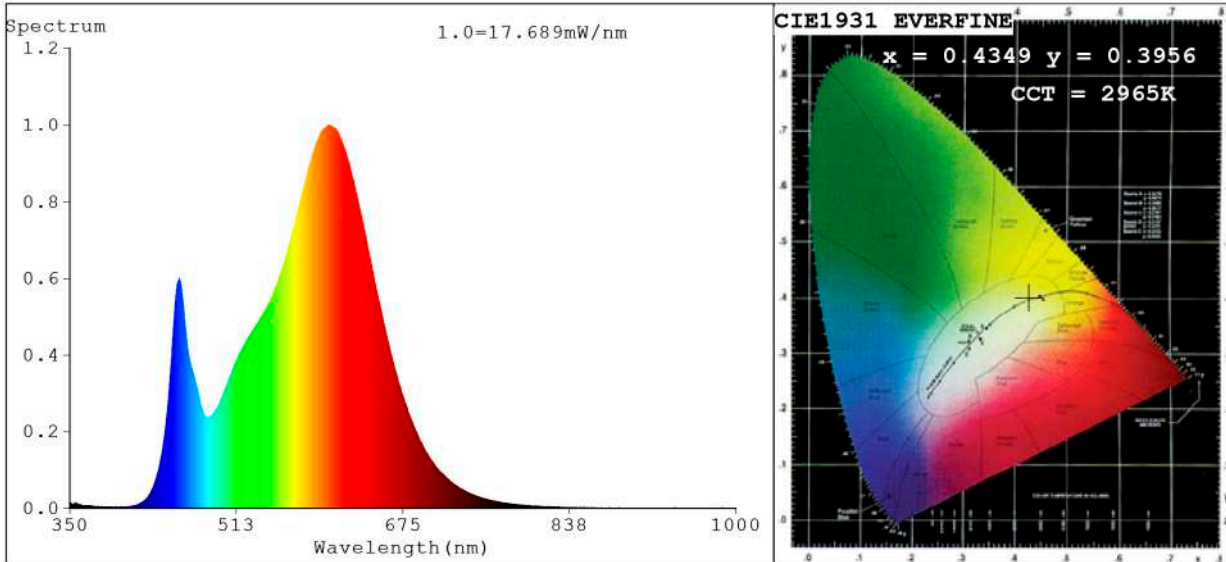

Spectrum Test Report

Color Parameters:

Chromaticity Coordinate: $x=0.4349$ $y=0.3956$ $u'=0.2529$ $v'=0.5177$
CCT=2965K (Duv=-0.0031) Dominant WL:Ld =584.1nm Purity=49.3%
Ratio:R=23.4% G=73.6% B=3.0%; Peak WL:Lp=601.8nm FWHM=117.4nm
Render Index:Ra=82.4 CRI=77.7 TM30:Rf=81 Rg=95
R1 =82 R2 =94 R3 =92 R4 =79 R5 =83 R6 =93 R7 =79
R8 =57 R9 =7 R10=87 R11=78 R12=75 R13=86 R14=97 R15=75

Photo Parameters:

Flux = 836.7 lm Eff. : 90.05 lm/W Fe = 2.574 W Scotopic:1154.4 S/P:1.3797

Electrical parameters:

V = 11.998 V I = 0.7744 A P = 9.291 W PF = 1.000

Status: Integral T = 1433 ms Ip = 49340 (75%)

Model:Ecoled Getafe 2800k
Tester:Sergio Carneros
Temperature:20Deg
Manufacturer:Luz Negra S.L

Number: 32.016
Date:25-5-2021
Humidity:57%
Remarks:100cm de tira flexible