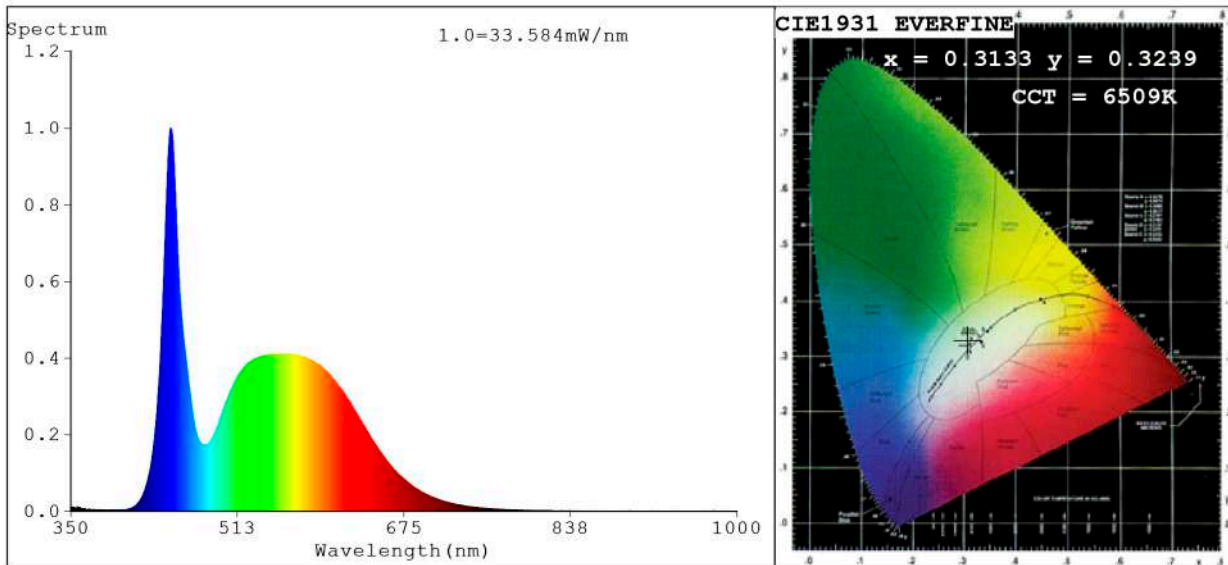

GETAFE

FLEXIBLE STRIP

Power (W)	10W/m
Voltage (V)	12V
Led type	SMD3014
Lumens ^(6000°K)	953 Lm/m
Lumens ^(4000°K)	946 Lm/m
Lumens ^(2800°K)	940 Lm/m
CRI	>75
Light emission	120°
Waterproofing	IP20
N° leds/m	120
Measurements	5000x6x1.8mm
Cutable	every 25mm
PCB	6mm
Working temperature	-25°C / +45°C
Apt for	indoor
Packaging	1 roll/5m
Guarantee	3 years

Aprobado por: 

Spectrum Test Report

Color Parameters:

Chromaticity Coordinate: $x=0.3133$ $y=0.3239$ $u'=0.2002$ $v'=0.4657$
 CCT=6509K (Duv=0.0002) Dominant WL:Ld =485.4nm Purity=7.5%
 Ratio:R=13.7% G=81.2% B=5.1%; Peak WL:Lp=447.5nm FWHM=19.3nm
 Render Index:Ra=82.4 CRI=75.2 TM30:Rf=80 Rg=96
 R1 =82 R2 =85 R3 =86 R4 =84 R5 =83 R6 =79 R7 =87
 R8 =73 R9 =13 R10=64 R11=84 R12=58 R13=83 R14=92 R15=78

Photo Parameters:

Flux = 894.2 lm Eff. : 84.99 lm/W Fe = 2.920 W Scotopic:1955.2 S/P:2.1866

Electrical parameters:

V = 11.998 V I = 0.8769 A P = 10.52 W PF = 1.000

Status: Integral T = 839 ms Ip = 43922 (67%)