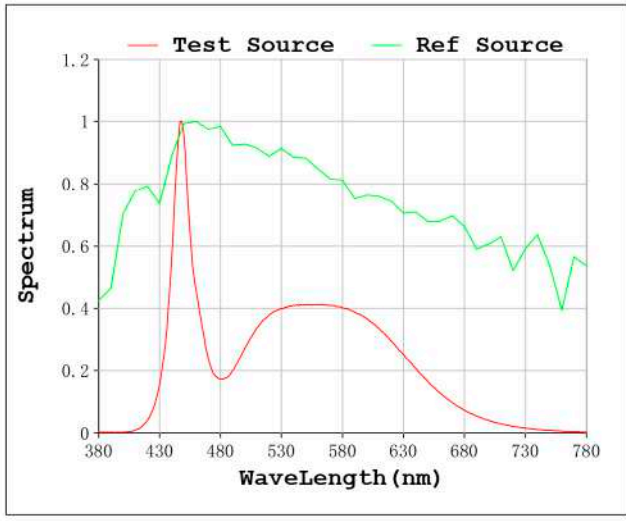

Rf: 80 CCT: 6509 K u': 0.2002
Rg: 96 Duv: 0.0002 v': 0.4657

Model:Ecoled Getafe 6000K
Tester:Sergio Carneros
Temperature:21Deg
Manufacturer:Luz Negra S.L

Number: 32.014
Date:25-5-2021
Humidity:57%
Remarks:100cm de tira flexible