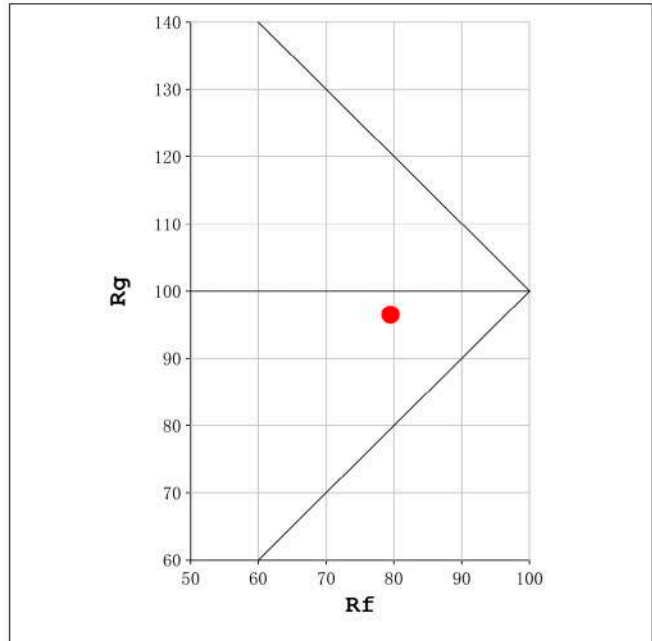

Rf: 80 CCT: 6509 K u': 0.2002
Rg: 96 Duv: 0.0002 v': 0.4657

Model:Ecoled Getafe 6000K
Tester:Sergio Carneros
Temperature:21Deg
Manufacturer:Luz Negra S.L

Number: 32.014
Date:25-5-2021
Humidity:57%
Remarks:100cm de tira flexible