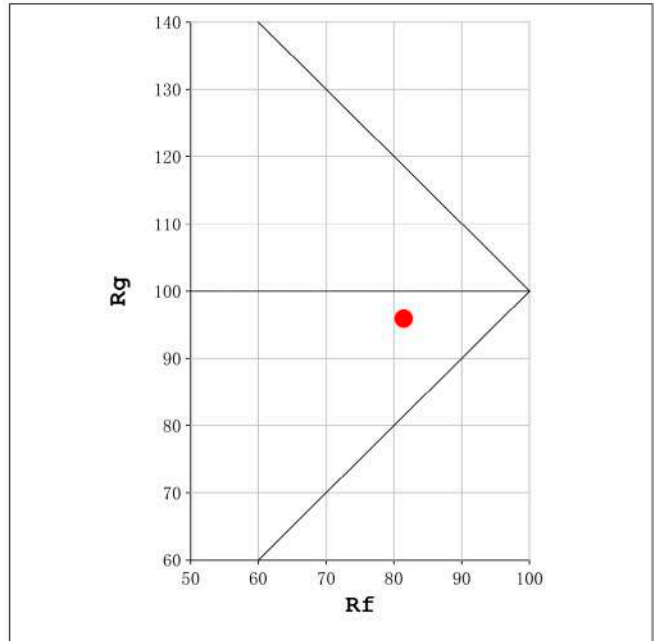

Rf: 81   CCT: 4028 K   u': 0.2238
Rg: 96   Duv: 0.0013   v': 0.5026

Model:Ecoled Getafe 4000K
Tester:Sergio Carneros
Temperature:21Deg
Manufacturer:Luz Negra S.L

Number: 32.015
Date:25-5-2021
Humidity:57%
Remarks:100cm de tira flexible