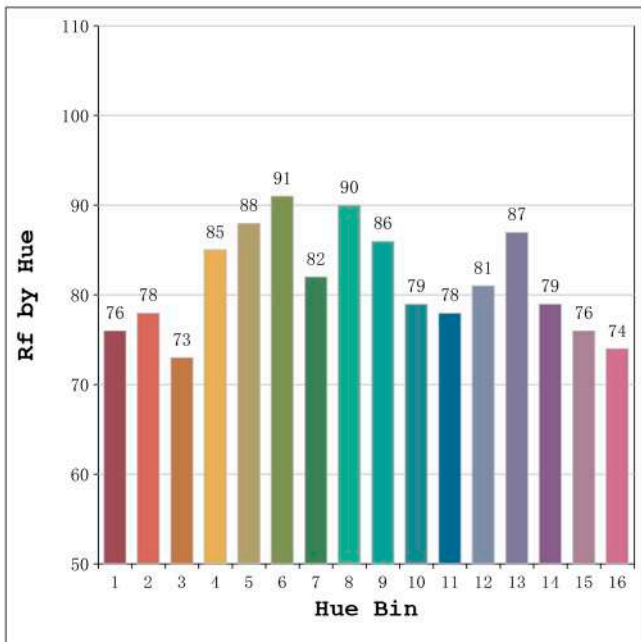

Rf: 81   CCT: 4028 K   u': 0.2238
Rg: 96   Duv: 0.0013   v': 0.5026

Model:Ecoled Getafe 4000K
Tester:Sergio Carneros
Temperature:21Deg
Manufacturer:Luz Negra S.L

Number: 32.015
Date:25-5-2021
Humidity:57%
Remarks:100cm de tira flexible