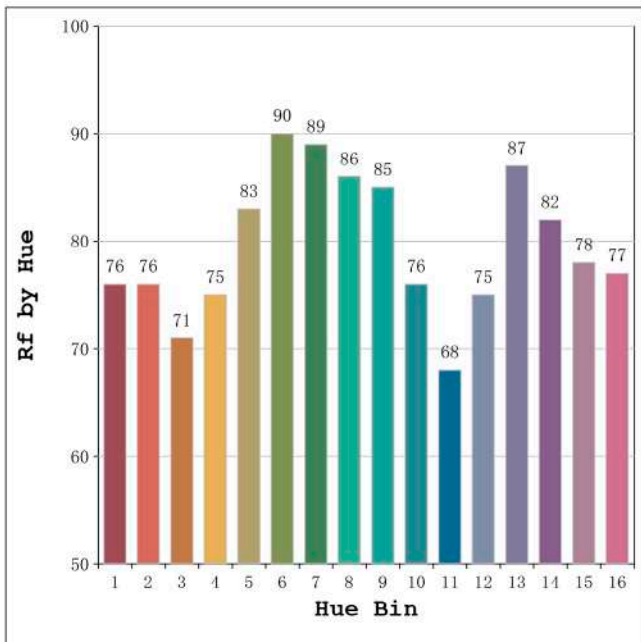

Aprobado por: 

Spectrum Test Report

Color Parameters:

Chromaticity Coordinate: $x=0.3133$ $y=0.3239$ $u'=0.2002$ $v'=0.4657$
 CCT=6509K (Duv=0.0002) Dominant WL:Ld =485.4nm Purity=7.5%
 Ratio:R=13.7% G=81.2% B=5.1%; Peak WL:Lp=447.5nm FWHM=19.3nm
 Render Index:Ra=82.4 CRI=75.2 TM30:Rf=80 Rg=96
 R1 =82 R2 =85 R3 =86 R4 =84 R5 =83 R6 =79 R7 =87
 R8 =73 R9 =13 R10=64 R11=84 R12=58 R13=83 R14=92 R15=78

Photo Parameters:

Flux = 894.2 lm Eff. : 84.99 lm/W Fe = 2.920 W Scotopic:1955.2 S/P:2.1866

Electrical parameters:

V = 11.998 V I = 0.8769 A P = 10.52 W PF = 1.000

Status: Integral T = 839 ms Ip = 43922 (67%)

Model:Ecoled Getafe 6000K
 Tester:Sergio Carneros
 Temperature:21Deg
 Manufacturer:Luz Negra S.L

Number: 32.014
 Date:25-5-2021
 Humidity:57%
 Remarks:100cm de tira flexible

Rf: 80 CCT: 6509 K u': 0.2002
Rg: 96 Duv: 0.0002 v': 0.4657

Chromaticity Coordinate: $x=0.4349$ $y=0.3956$ $u'=0.2529$ $v'=0.5177$
 CCT=2965K (Duv=-0.0031) Dominant WL:Ld =584.1nm Purity=49.3%
 Ratio:R=23.4% G=73.6% B=3.0%; Peak WL:Lp=601.8nm FWHM=117.4nm
 Render Index:Ra=82.4 CRI=77.7 TM30:Rf=81 Rg=95
 R1 =82 R2 =94 R3 =92 R4 =79 R5 =83 R6 =93 R7 =79
 R8 =57 R9 =7 R10=87 R11=78 R12=75 R13=86 R14=97 R15=75