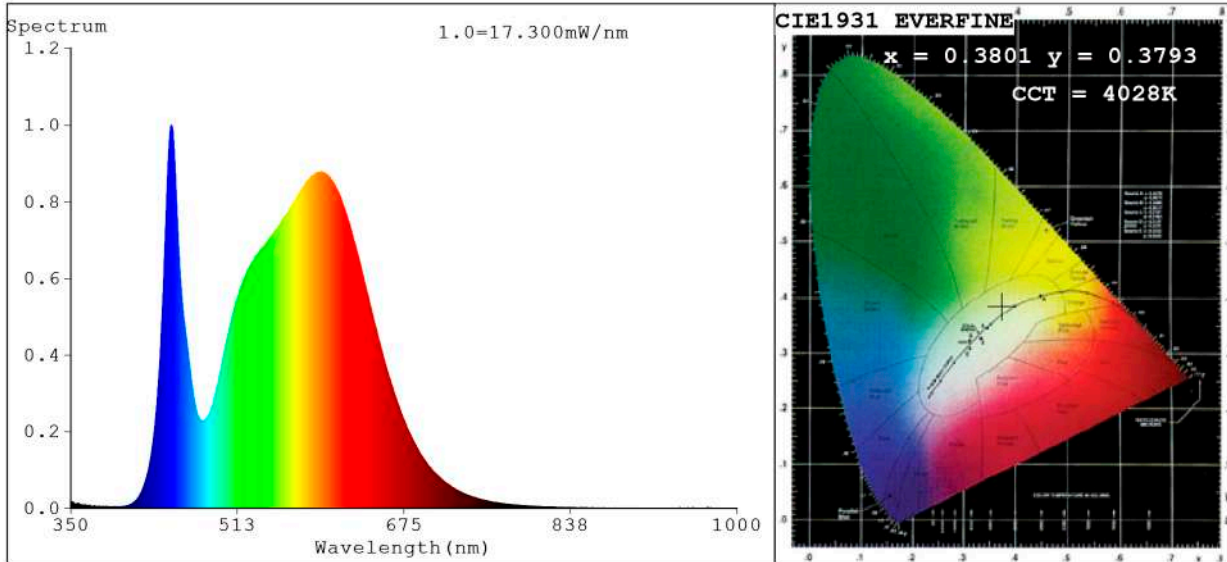

Spectrum Test Report

Color Parameters:

Chromaticity Coordinate: x=0.3801 y=0.3793/u'=0.2238 v'=0.5026
CCT=4028K(Duv=0.0013) Dominant WL:Ld =578.3nm Purity=27.9%
Ratio:R=18.0% G=78.6% B=3.3%; Peak WL:Lp=447.8nm FWHM=21.1nm
Render Index:Ra=81.9 CRI=74.9 TM30:Rf=81 Rg=96
R1 =80 R2 =87 R3 =93 R4 =82 R5 =80 R6 =82 R7 =86
R8 =65 R9 =6 R10=69 R11=81 R12=60 R13=82 R14=96 R15=74

Photo Parameters:

Flux = 886.0 lm Eff. : 83.67 lm/W Fe = 2.674 W Scotopic:1473.3 S/P:1.6628

Electrical parameters:

V = 11.998 V I = 0.8826 A P = 10.59 W PF = 1.000

Status: Integral T = 1678 ms Ip = 47885 (73%)

Model:Ecoled Getafe 4000K
Tester:Sergio Carneros
Temperature:21Deg
Manufacturer:Luz Negra S.L

Number: 32.015
Date:25-5-2021
Humidity:57%
Remarks:100cm de tira flexible