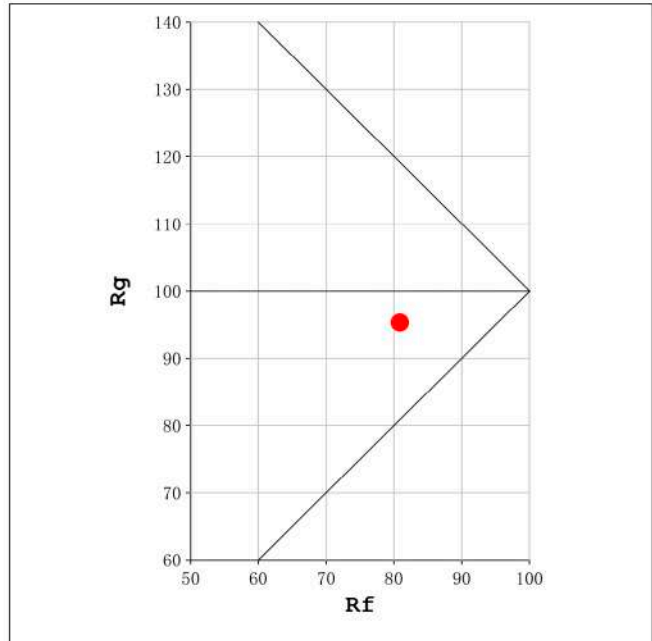

Rf: 81 CCT: 2965 K u': 0.2529
Rg: 95 Duv: -0.0031 v': 0.5177

Model:Ecoled Getafe 2800k
Tester:Sergio Carneros
Temperature:20Deg
Manufacturer:Luz Negra S.L

Number: 32.016
Date:25-5-2021
Humidity:57%
Remarks:100cm de tira flexible