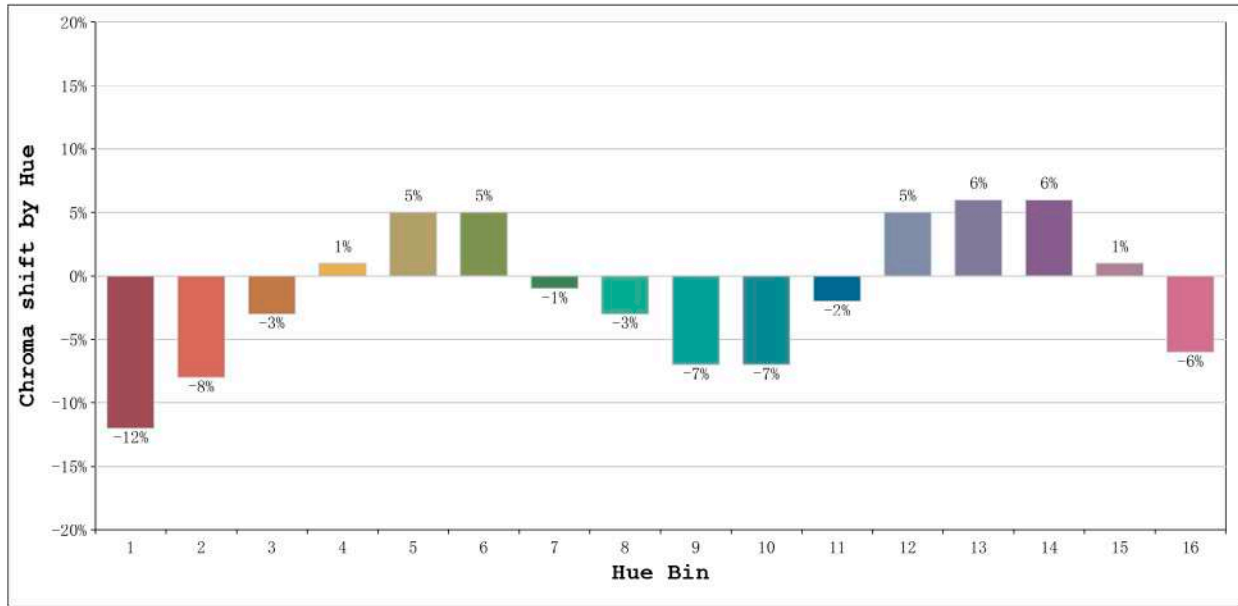

Hue Bin	Hue Angle	Rf	Graphic shift(%)	
			Chroma	Hue
1	0.0° - 22.5°	76	-12	-1
2	22.5° - 45.0°	78	-8	7
3	45.0° - 67.5°	73	-3	12
4	67.5° - 90.0°	85	1	9
5	90.0° - 112.5°	88	5	5
6	112.5° - 135.0°	91	5	-2
7	135.0° - 157.5°	82	-1	-8
8	157.5° - 180.0°	90	-3	-3
9	180.0° - 202.5°	86	-7	0
10	202.5° - 225.0°	79	-7	8
11	225.0° - 247.5°	78	-2	15
12	247.5° - 270.0°	81	5	8
13	270.0° - 292.5°	87	6	-3
14	292.5° - 315.0°	79	6	-12
15	315.0° - 337.5°	76	1	-14
16	337.5° - 360.0°	74	-6	-10

Model:Ecoled Getafe 4000K
Tester:Sergio Carneros
Temperature:21Deg
Manufacturer:Luz Negra S.L

Number: 32.015
Date:25-5-2021
Humidity:57%
Remarks:100cm de tira flexible