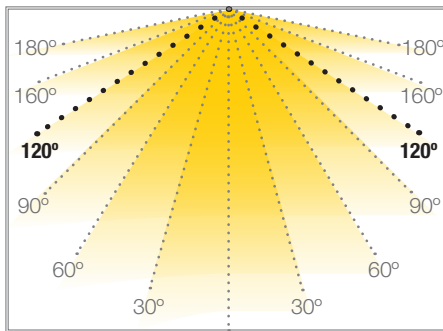

MEDIUM BRIGHTNESS

Ref: 32.014 6000°K
 Ref: 32.015 4000°K
 Ref: 32.016 2800°K

Single-coloured "PRO" flexible strip
 IP20 with 120 leds/metre 3014SMD.
 Requires use with led profile to permit dissipation.

GETAFE

FLEXIBLE STRIP

Power (W)	10W/m
Voltage (V)	12V
Led type	SMD3014
Lumens ^(6000°K)	953 Lm/m
Lumens ^(4000°K)	946 Lm/m
Lumens ^(2800°K)	940 Lm/m
CRI	>75
Light emission	120°
Waterproofing	IP20
N° leds/m	120
Measurements	5000x6x1.8mm
Cutable	every 25mm
PCB	6mm
Working temperature	-25°C / +45°C
Apt for	indoor
Packaging	1 roll/5m
Guarantee	3 years

Aprobado por: 

Spectrum Test Report

Color Parameters:

Chromaticity Coordinate: $x=0.3133$ $y=0.3239$ $u'=0.2002$ $v'=0.4657$
 CCT=6509K (Duv=0.0002) Dominant WL:Ld =485.4nm Purity=7.5%
 Ratio:R=13.7% G=81.2% B=5.1%; Peak WL:Lp=447.5nm FWHM=19.3nm
 Render Index:Ra=82.4 CRI=75.2 TM30:Rf=80 Rg=96
 R1 =82 R2 =85 R3 =86 R4 =84 R5 =83 R6 =79 R7 =87
 R8 =73 R9 =13 R10=64 R11=84 R12=58 R13=83 R14=92 R15=78

Photo Parameters:

Flux = 894.2 lm Eff. : 84.99 lm/W Fe = 2.920 W Scotopic:1955.2 S/P:2.1866

Electrical parameters:

V = 11.998 V I = 0.8769 A P = 10.52 W PF = 1.000

Status: Integral T = 839 ms Ip = 43922 (67%)