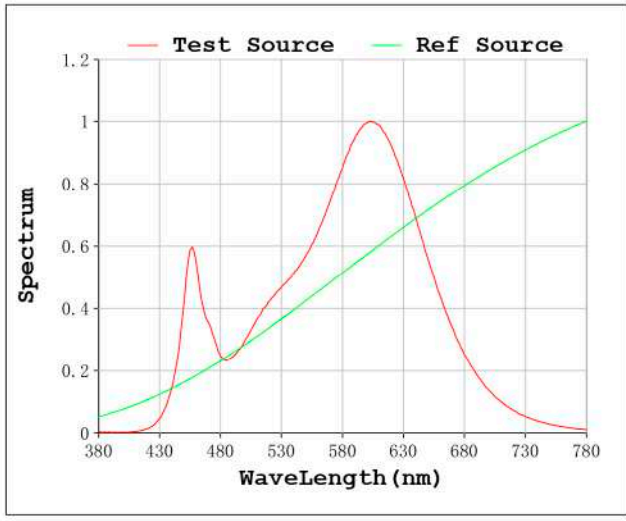

Rf: 81 CCT: 2965 K u': 0.2529
Rg: 95 Duv: -0.0031 v': 0.5177

Model:Ecoled Getafe 2800k
Tester:Sergio Carneros
Temperature:20Deg
Manufacturer:Luz Negra S.L

Number: 32.016
Date:25-5-2021
Humidity:57%
Remarks:100cm de tira flexible