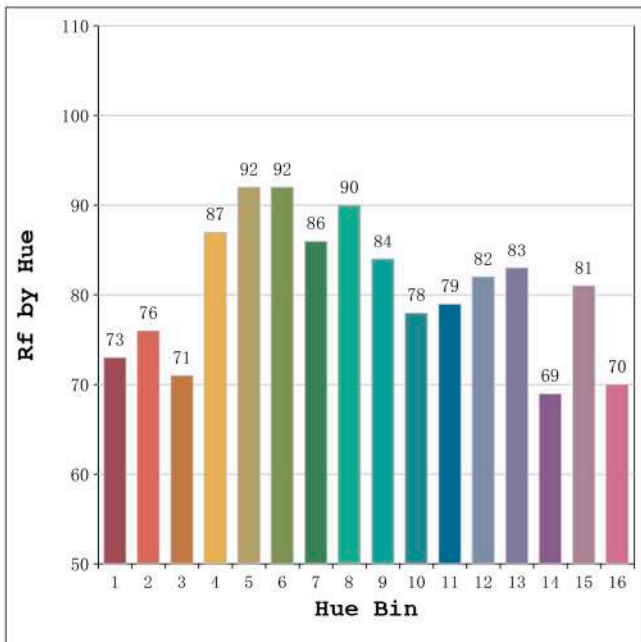

Aprobado por: 

Spectrum Test Report

Color Parameters:

Chromaticity Coordinate: $x=0.3133$ $y=0.3239$ $u'=0.2002$ $v'=0.4657$
 CCT=6509K (Duv=0.0002) Dominant WL:Ld =485.4nm Purity=7.5%
 Ratio:R=13.7% G=81.2% B=5.1%; Peak WL:Lp=447.5nm FWHM=19.3nm
 Render Index:Ra=82.4 CRI=75.2 TM30:Rf=80 Rg=96
 R1 =82 R2 =85 R3 =86 R4 =84 R5 =83 R6 =79 R7 =87
 R8 =73 R9 =13 R10=64 R11=84 R12=58 R13=83 R14=92 R15=78

Chromaticity Coordinate: $x=0.4349$ $y=0.3956$ $u'=0.2529$ $v'=0.5177$
 CCT=2965K (Duv=-0.0031) Dominant WL:Ld =584.1nm Purity=49.3%
 Ratio:R=23.4% G=73.6% B=3.0%; Peak WL:Lp=601.8nm FWHM=117.4nm
 Render Index:Ra=82.4 CRI=77.7 TM30:Rf=81 Rg=95
 R1 =82 R2 =94 R3 =92 R4 =79 R5 =83 R6 =93 R7 =79
 R8 =57 R9 =7 R10=87 R11=78 R12=75 R13=86 R14=97 R15=75

Photo Parameters:

Flux = 836.7 lm Eff. : 90.05 lm/W Fe = 2.574 W Scotopic:1154.4 S/P:1.3797

Electrical parameters:

V = 11.998 V I = 0.7744 A P = 9.291 W PF = 1.000

Status: Integral T = 1433 ms Ip = 49340 (75%)

Model:Ecoled Getafe 2800k
 Tester:Sergio Carneros
 Temperature:20Deg
 Manufacturer:Luz Negra S.L

Number: 32.016
 Date:25-5-2021
 Humidity:57%
 Remarks:100cm de tira flexible

Rf: 81 CCT: 2965 K u': 0.2529
Rg: 95 Duv: -0.0031 v': 0.5177