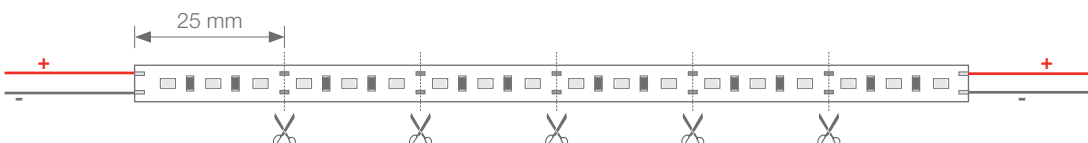

MEDIUM BRIGHTNESS

Ref: 32.014   6000°K
Ref: 32.015   4000°K
Ref: 32.016   2800°K

Single-coloured "PRO" flexible strip
IP20 with 120 leds/metre 3014SMD.
Requires use with led profile to permit dissipation.

Side lighting flexible led strip.

6mm PCB

Daily recommended use: 18h
Maximum connection in open circuit: 7.5m
Maximum connection in closed circuit: 15m
Estimated lifespan: 50000h *

* Depending on the dissipation of the profile, the daily working hours and the external environmental working temperature

GETAFE

FLEXIBLE STRIP

Power (W)	10W/m
Voltage (V)	12V
Led type	SMD3014
Lumens ^(6000°K)	953 Lm/m
Lumens ^(4000°K)	946 Lm/m
Lumens ^(2800°K)	940 Lm/m
CRI	>75
Light emission	120°
Waterproofing	IP20
N° leds/m	120
Measurements	5000x6x1.8mm
Cutable	every 25mm
PCB	6mm
Working temperature	-25°C / +45°C
Apt for	indoor
Packaging	1 roll/5m
Guarantee	3 years

Aprobado por: