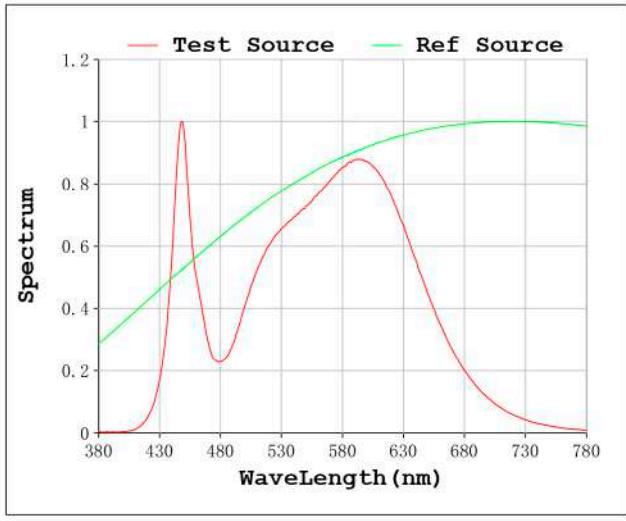

Rf: 81   CCT: 4028 K   u': 0.2238
Rg: 96   Duv: 0.0013   v': 0.5026

Model:Ecoled Getafe 4000K
Tester:Sergio Carneros
Temperature:21Deg
Manufacturer:Luz Negra S.L

Number: 32.015
Date:25-5-2021
Humidity:57%
Remarks:100cm de tira flexible