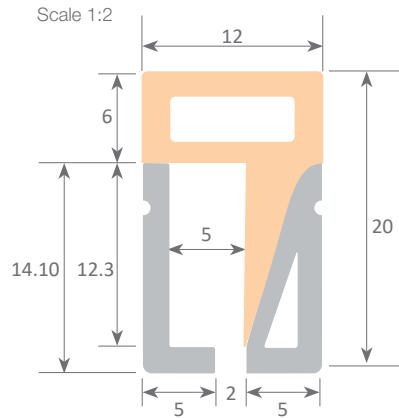

If combined with our Infinity led strip (direct at 230V), you will be able to create a neon flex of up to 50m in length and easily powered from one end – no need for any power supply and no visible voltage drop. (minimum purchase 1m).

### Led Neon Las Vegas Easy

10.032 Neon las vegas easy 100m  
(Max. PCB 12mm)

### Die-cut profile

10.219 aluminium m

### Clip profile

20.080 white aluminium 2m