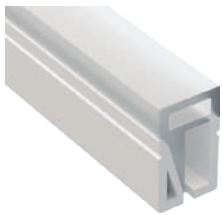

Scale 1:1

Led Neon Las Vegas Easy

10.032 Neon las vegas easy 100m
(Max. PCB 12mm)