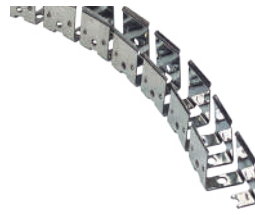

# led profile by Luz Negra

High quality silicone neon profile with opal front and rear opening which enables easy placing of the waterproof led strip.

Ideal for lighting up cavities, cornices and for decorative perimetral lighting in general.

If combined with our Infinity led strip (direct at 230V), you will be able to create a neon flex of up to 50m in length and easily powered from one end – no need for any power supply and no visible voltage drop. (minimum purchase 1m).

## NEON LAS VEGAS EASY

Scale 1:1

### Led Neon Las Vegas Easy

10.032 Neon las vegas easy 100m  
(Max. PCB 12mm)