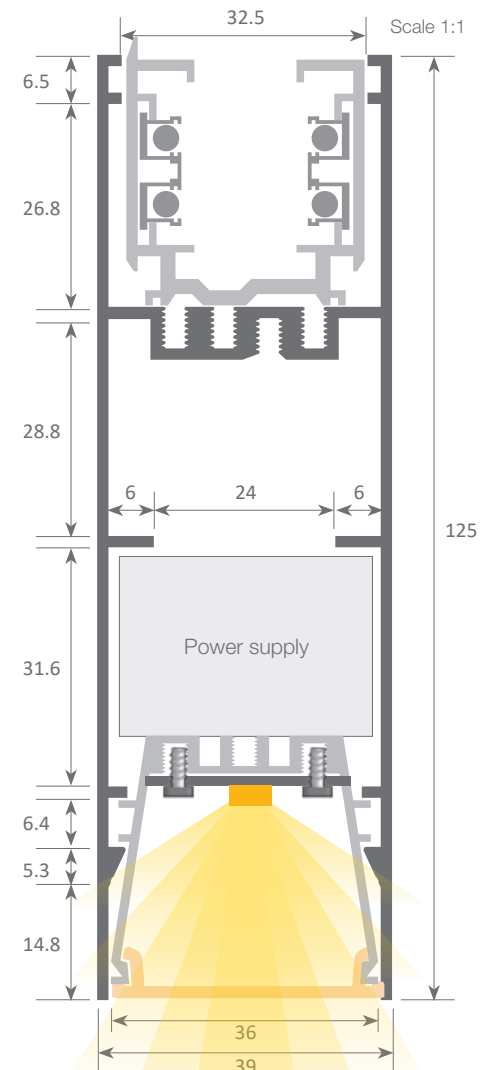

### Suspension plate

22.193	steel
--------	-------

### Safety cable

22.039	steel	18cm
--------	-------	------

Tolerances: UNE-EN 12020-2 / Theoretical weight: 1.583 kg / Alloy: 6060 / Perimeter: 784,2 mm / Treatment: T-5

**Hanging kit for 3-phase rail**

22.170 white  
22.183 black

**Flexible joining**

22.156 white  
22.157 black

**Straight joining**

22.162 white (right)  
22.163 black (right)

**Connector adapter**

22.168 negro  
22.169 black

**T-shaped derivation**

22.158 white (right)  
22.159 black (right)  
22.160 white (left)  
22.161 black (left)

**Corner**

22.164 white (right)  
22.165 black (right)  
22.166 white (left)  
22.167 black (left)