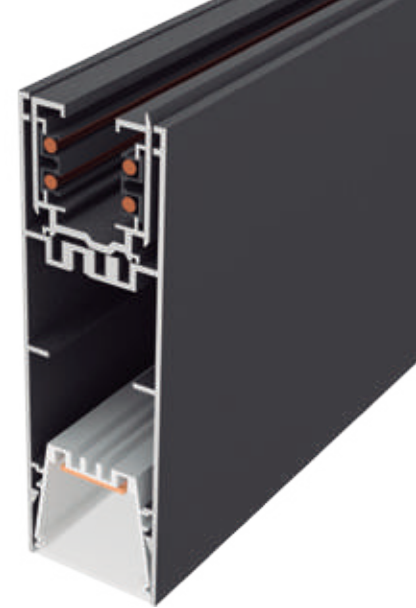

## KAZAN

Our PROFESSIONAL led profile series for hanging applications is manufactured in high purity aluminium with silver anodised, or black/white lacquered textured finishes.

On the upper part we can install a 3-phase track for Up&Down lighting. It is ideal for lighting up decorative elements and products that you want to highlight or to create different environments within a space. Its use is widespread in commercial environments such as showrooms and retail. They are spaces that require a versatile lighting system that adapts to the needs of each situation. In addition, it has an internal tray (in the lower part) where we house the LED and the power supply. This can be removed from the front, meaning easy maintenance and this allows the rigid LED strip to be screwed on one side and the power supply on the other.

For safety measures, we recommend fixing a braided cable from the profile base to the tray.

Both profile and cover are available in 3.4m lengths.

**We offer a 2 year guarantee on the profiles and covers.**